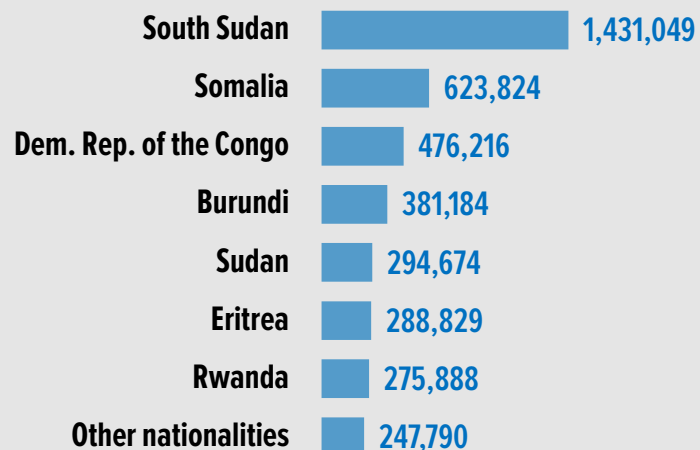

East, Horn of Africa and the Great Lakes region

Refugees and asylum-seekers by country of asylum | as of 01 January 2017

4.02 MILLION
REFUGEES AND ASYLUM-SEEKERS

TRENDS: REFUGEES AND ASYLUM SEEKERS | 2010 - 2016

(in millions)

TOTALS BY COUNTRY OF ORIGIN

TOTALS BY COUNTRY OF ASYLUM