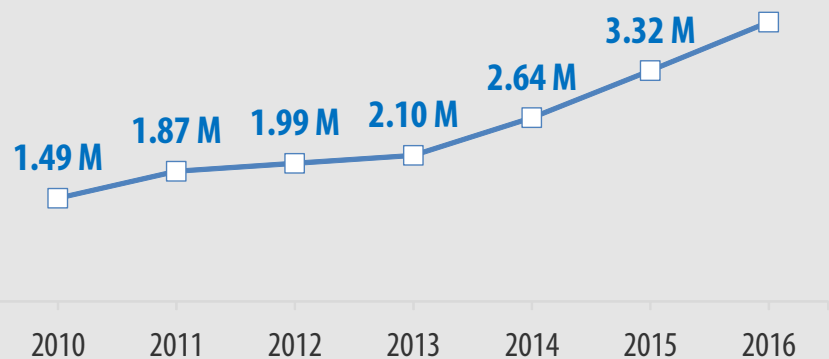

East, Horn of Africa and the Great Lakes region

Refugees and asylum-seekers by country of asylum | as of 01 January 2017

4.02 MILLION
REFUGEES AND ASYLUM-SEEKERS

TRENDS: REFUGEES AND ASYLUM SEEKERS | 2010 - 2016

(in millions)

TOTALS BY COUNTRY OF ORIGIN

TOTALS BY COUNTRY OF ASYLUM