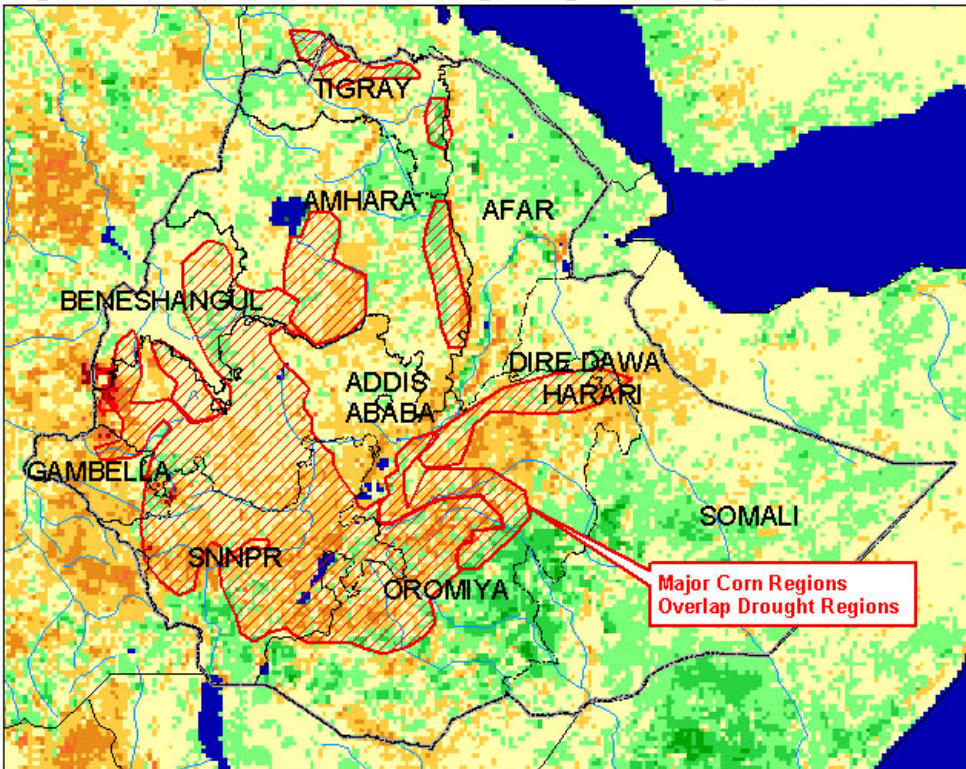

# Ethiopian Drought Covers Major Corn Regions

Vegetation Condition (Current NDVI Image - Long-term Average for Oct. 1-15, 2002)

**Major Corn Regions  
Overlap Drought Regions**

## Vegetation Condition

Better than Normal  
Worse than Normal

 Major Corn Regions

 Production Estimates and Crop Assessment Division (PECAD)  
Foreign Agricultural Service (FAS)  
United States Department of Agriculture (USDA)  
<http://www.fas.usda.gov/pecad/>

Data Source: Ten-day NDM composites are processed by NASA/GIMMS from the AVHRR/NOAA-15 satellite.