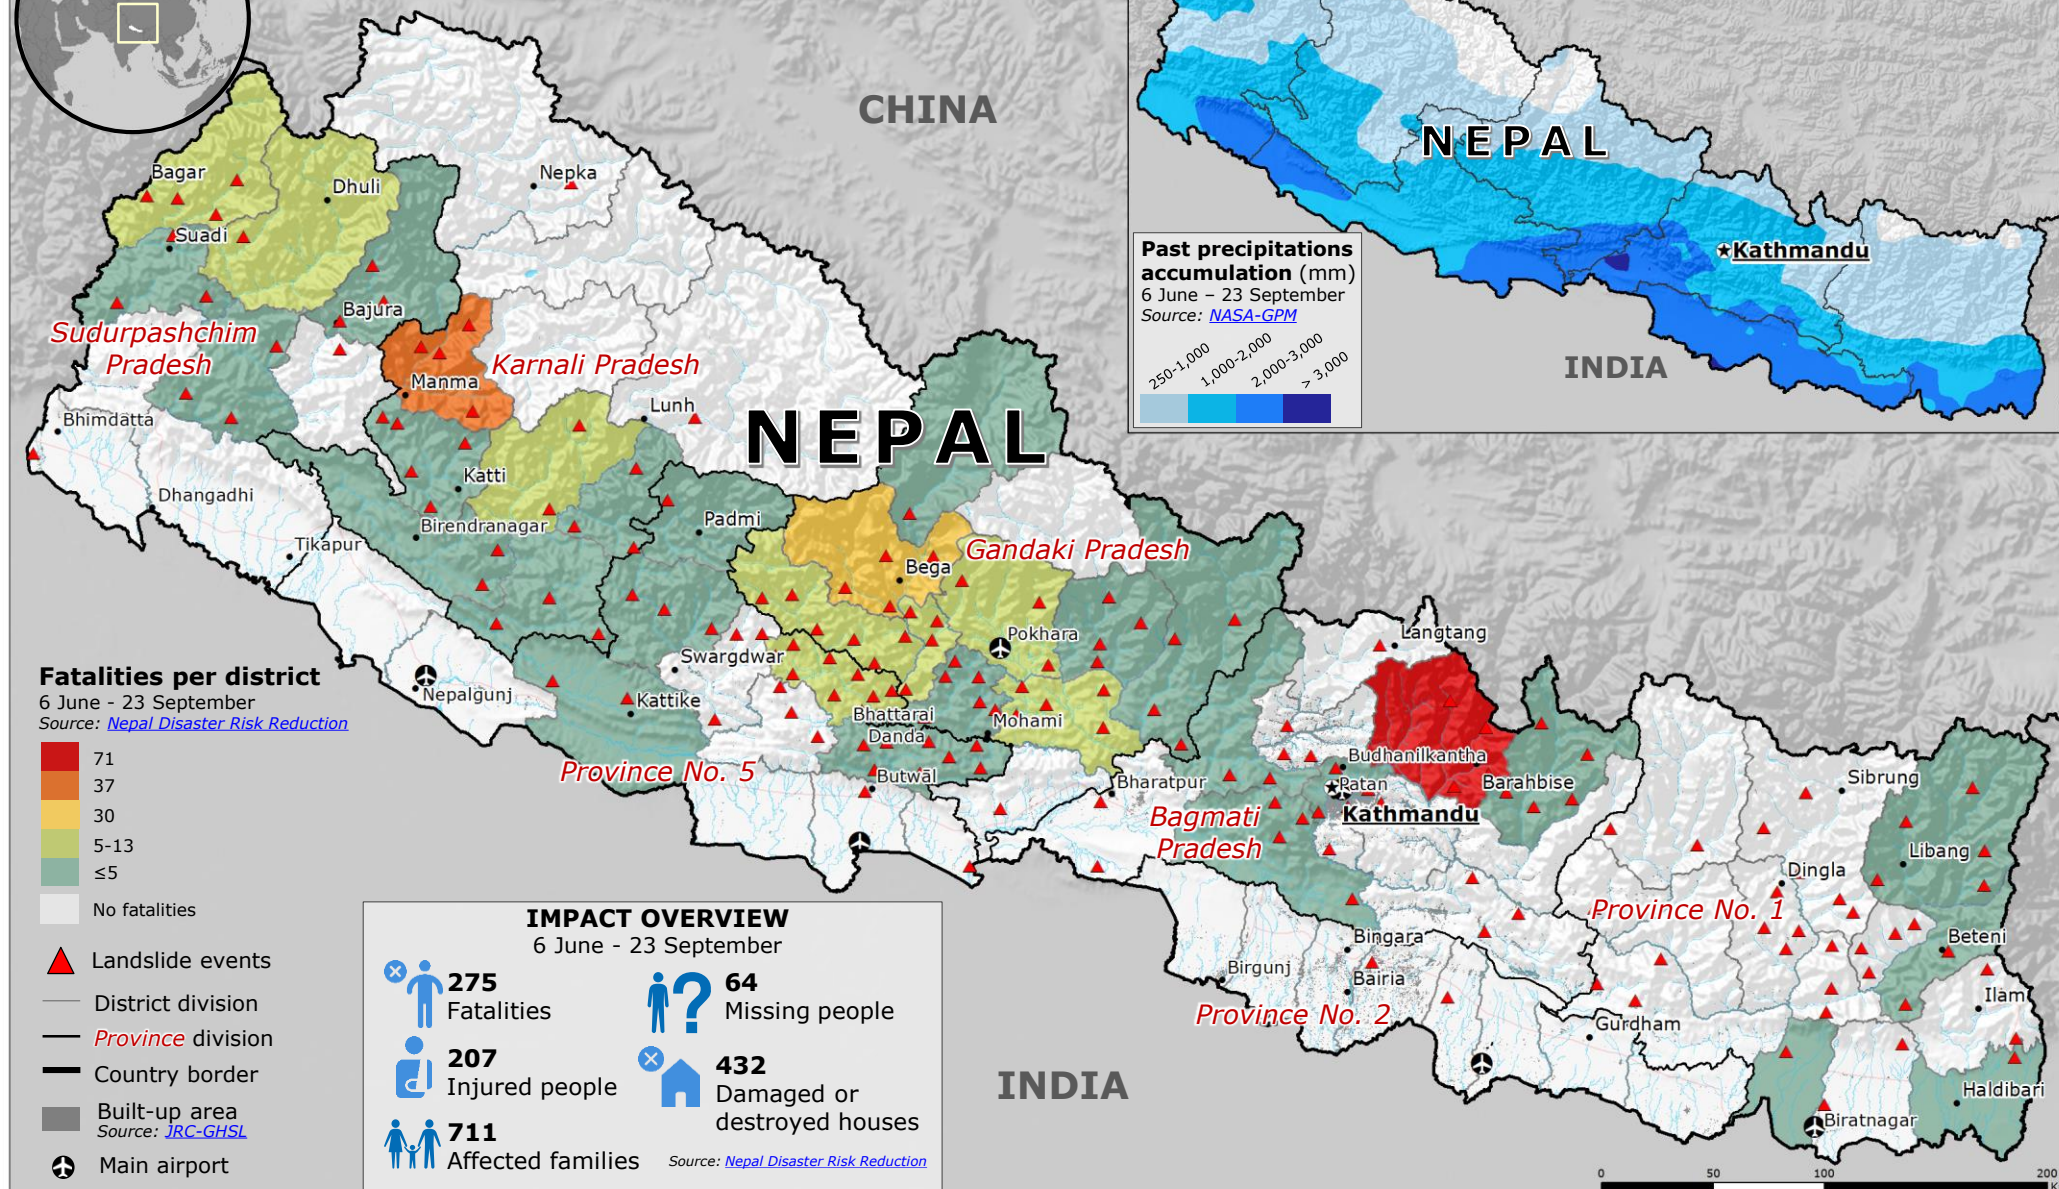

Nepal | Landslides during Monsoon season

© European Union, 2020. Map produced by the JRC. The boundaries and the names shown on this map do not imply official endorsement or acceptance by the European Union.

IMPACT OVERVIEW
6 June - 23 September

275 Fatalities	64 Missing people
207 Injured people	432 Damaged or destroyed houses
711 Affected families	Source: Nepal Disaster Risk Reduction