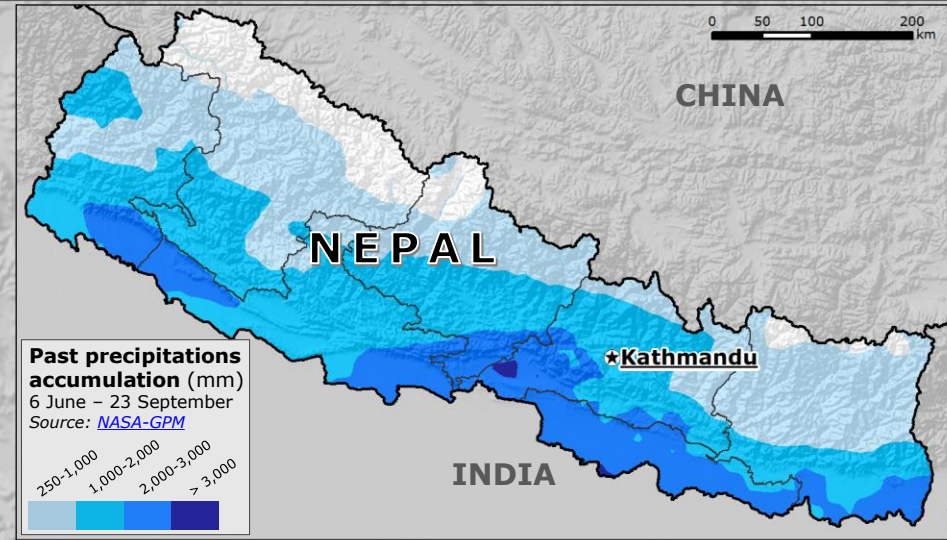

Nepal | Landslides during Monsoon season

© European Union, 2020. Map produced by the JRC. The boundaries and the names shown on this map do not imply official endorsement or acceptance by the European Union.

IMPACT OVERVIEW
6 June - 23 September

275 Fatalities	64 Missing people
207 Injured people	432 Damaged or destroyed houses
711 Affected families	Source: Nepal Disaster Risk Reduction