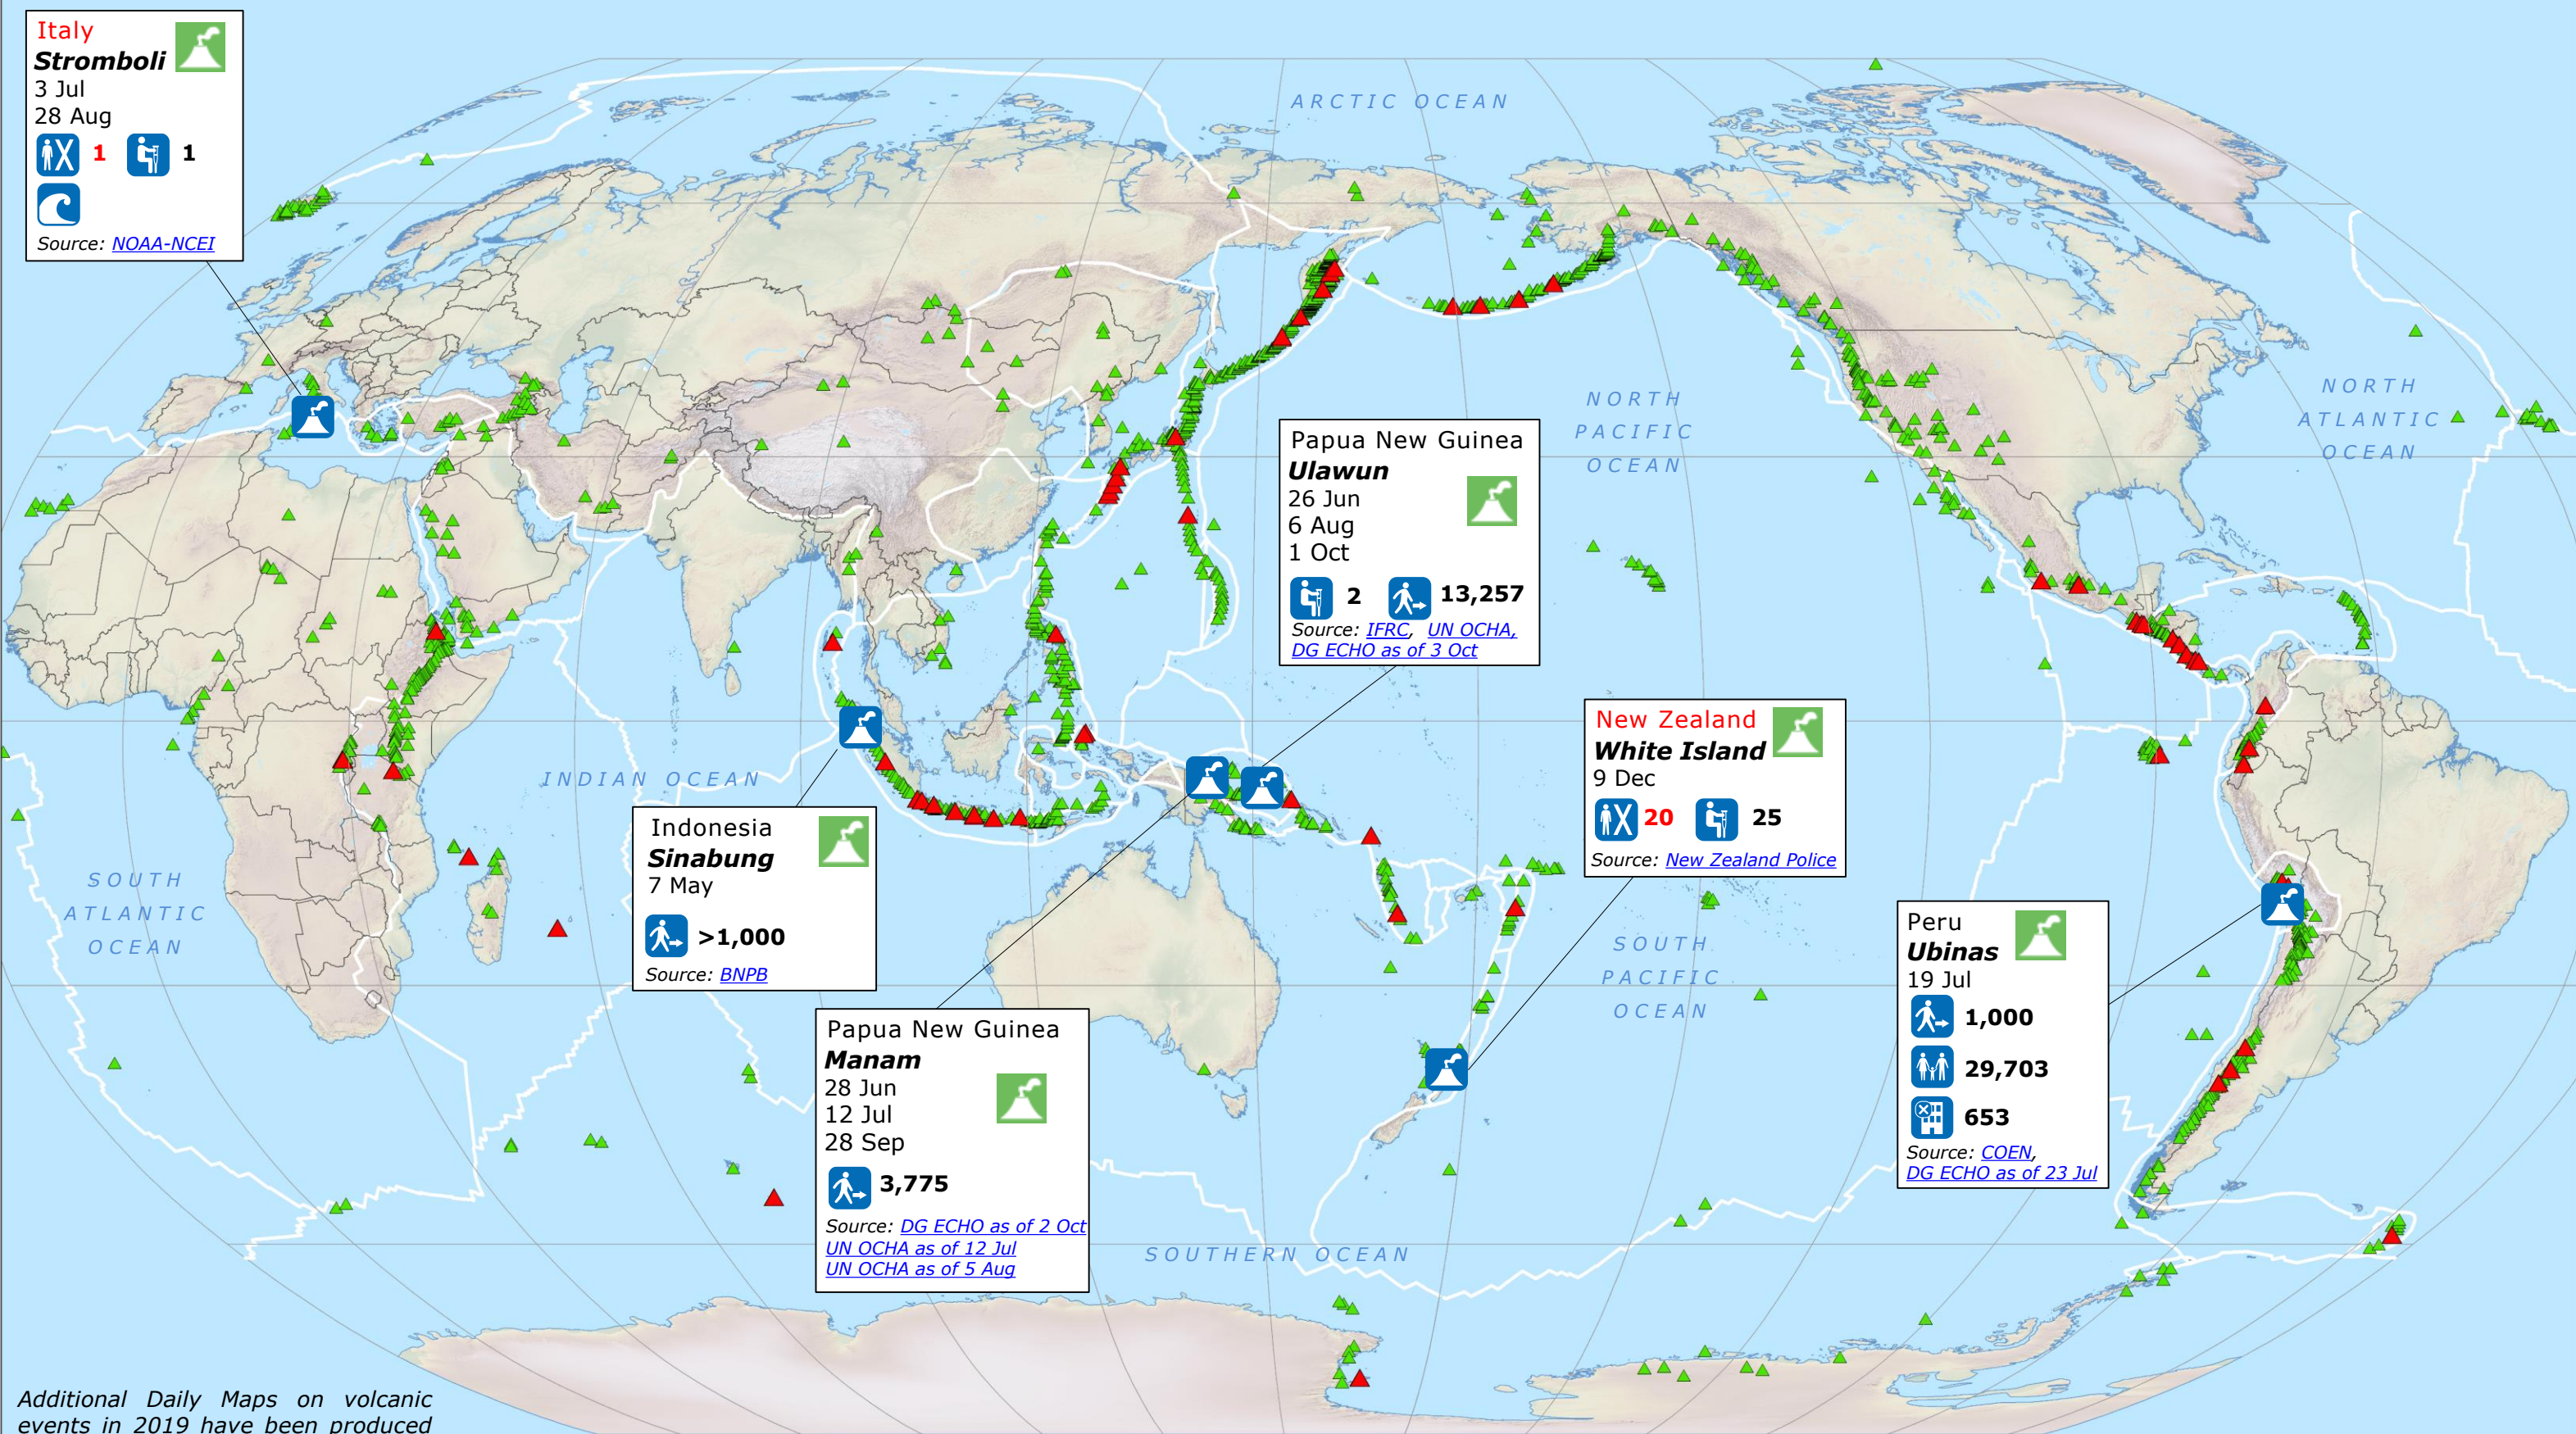

Significant Volcanic Events 2019

Additional Daily Maps on volcanic events in 2019 have been produced for Papua New Guinea on [3 Jul](#), for Stromboli on [4 Jul](#) and a global overview on [2 Aug](#).

© European Union, 2020. Map produced by the JRC. The boundaries and the names shown on this map do not imply official endorsement or acceptance by the European Union.

	Volcanic eruption with impact ¹ Jan – Dec 2019		Volcanic eruptions Jan – Dec 2019		Fatalities		Damaged buildings
	GDACS Green alert		Active volcanoes		Injured people		Affected people
	Country		Deadly event		Displaced people		Tsunami triggered by volcanic eruption
			Plate boundaries				

¹Events with at least one fatality or one injured or significant impact (displaced/affected people, damaged buildings).

Sources: DG ECHO, UN OCHA, IFRC, COEN, Smithsonian Institution, NOAA-NCEI, BNPB, New Zealand Police.