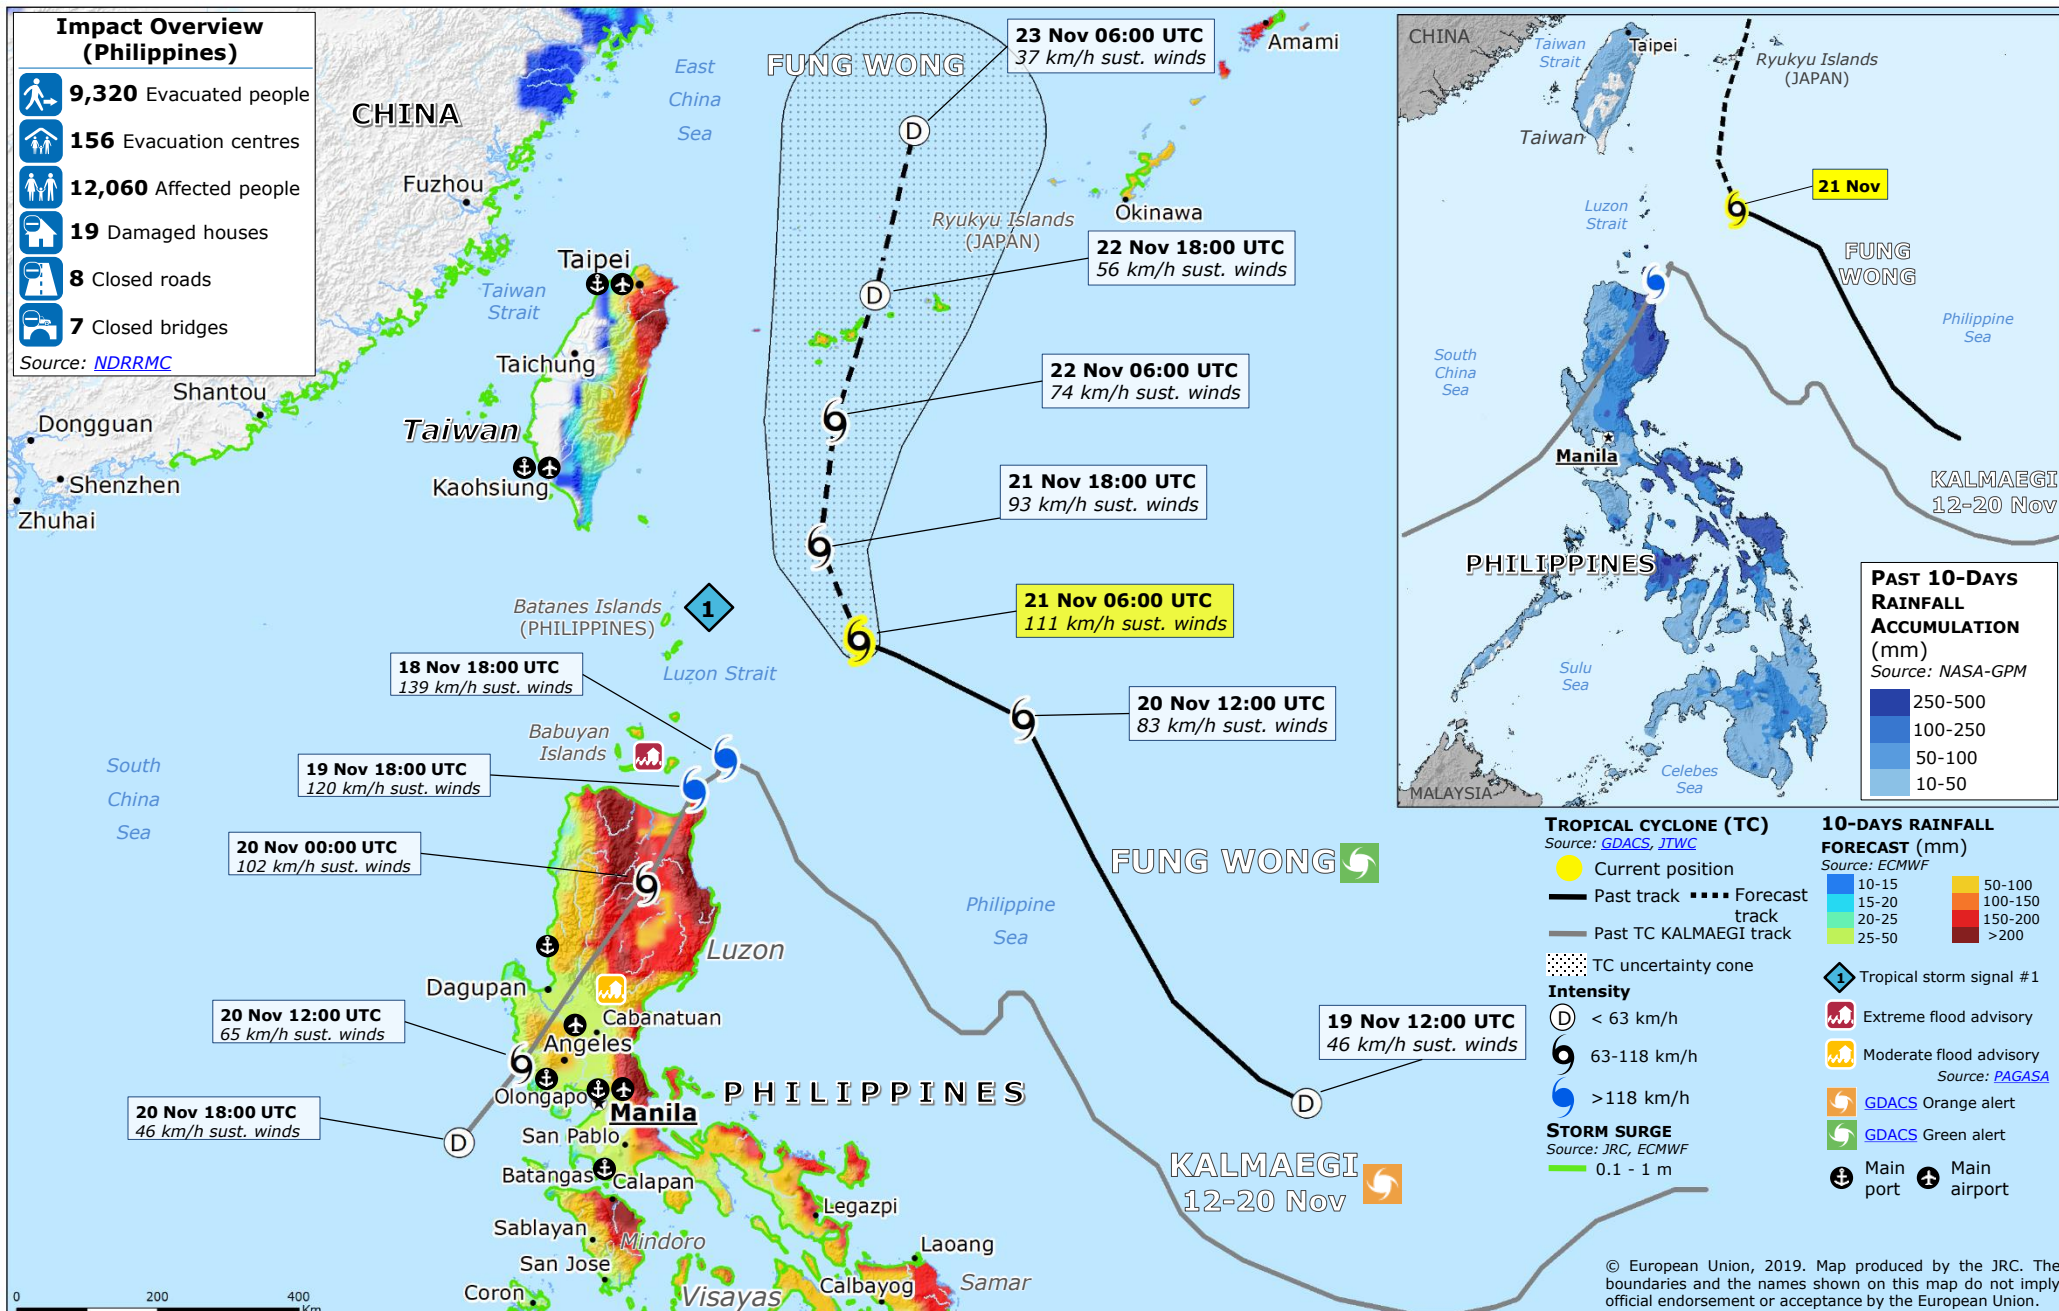

Philippines | Tropical Cyclones FUNG-WONG (SARAH) and KALMAEGI (RAMON)

Impact Overview (Philippines)

- 9,320** Evacuated people
- 156** Evacuation centres
- 12,060** Affected people
- 19** Damaged houses
- 8** Closed roads
- 7** Closed bridges

Source: [NDRRMC](#)

© European Union, 2019. Map produced by the JRC. The boundaries and the names shown on this map do not imply official endorsement or acceptance by the European Union.