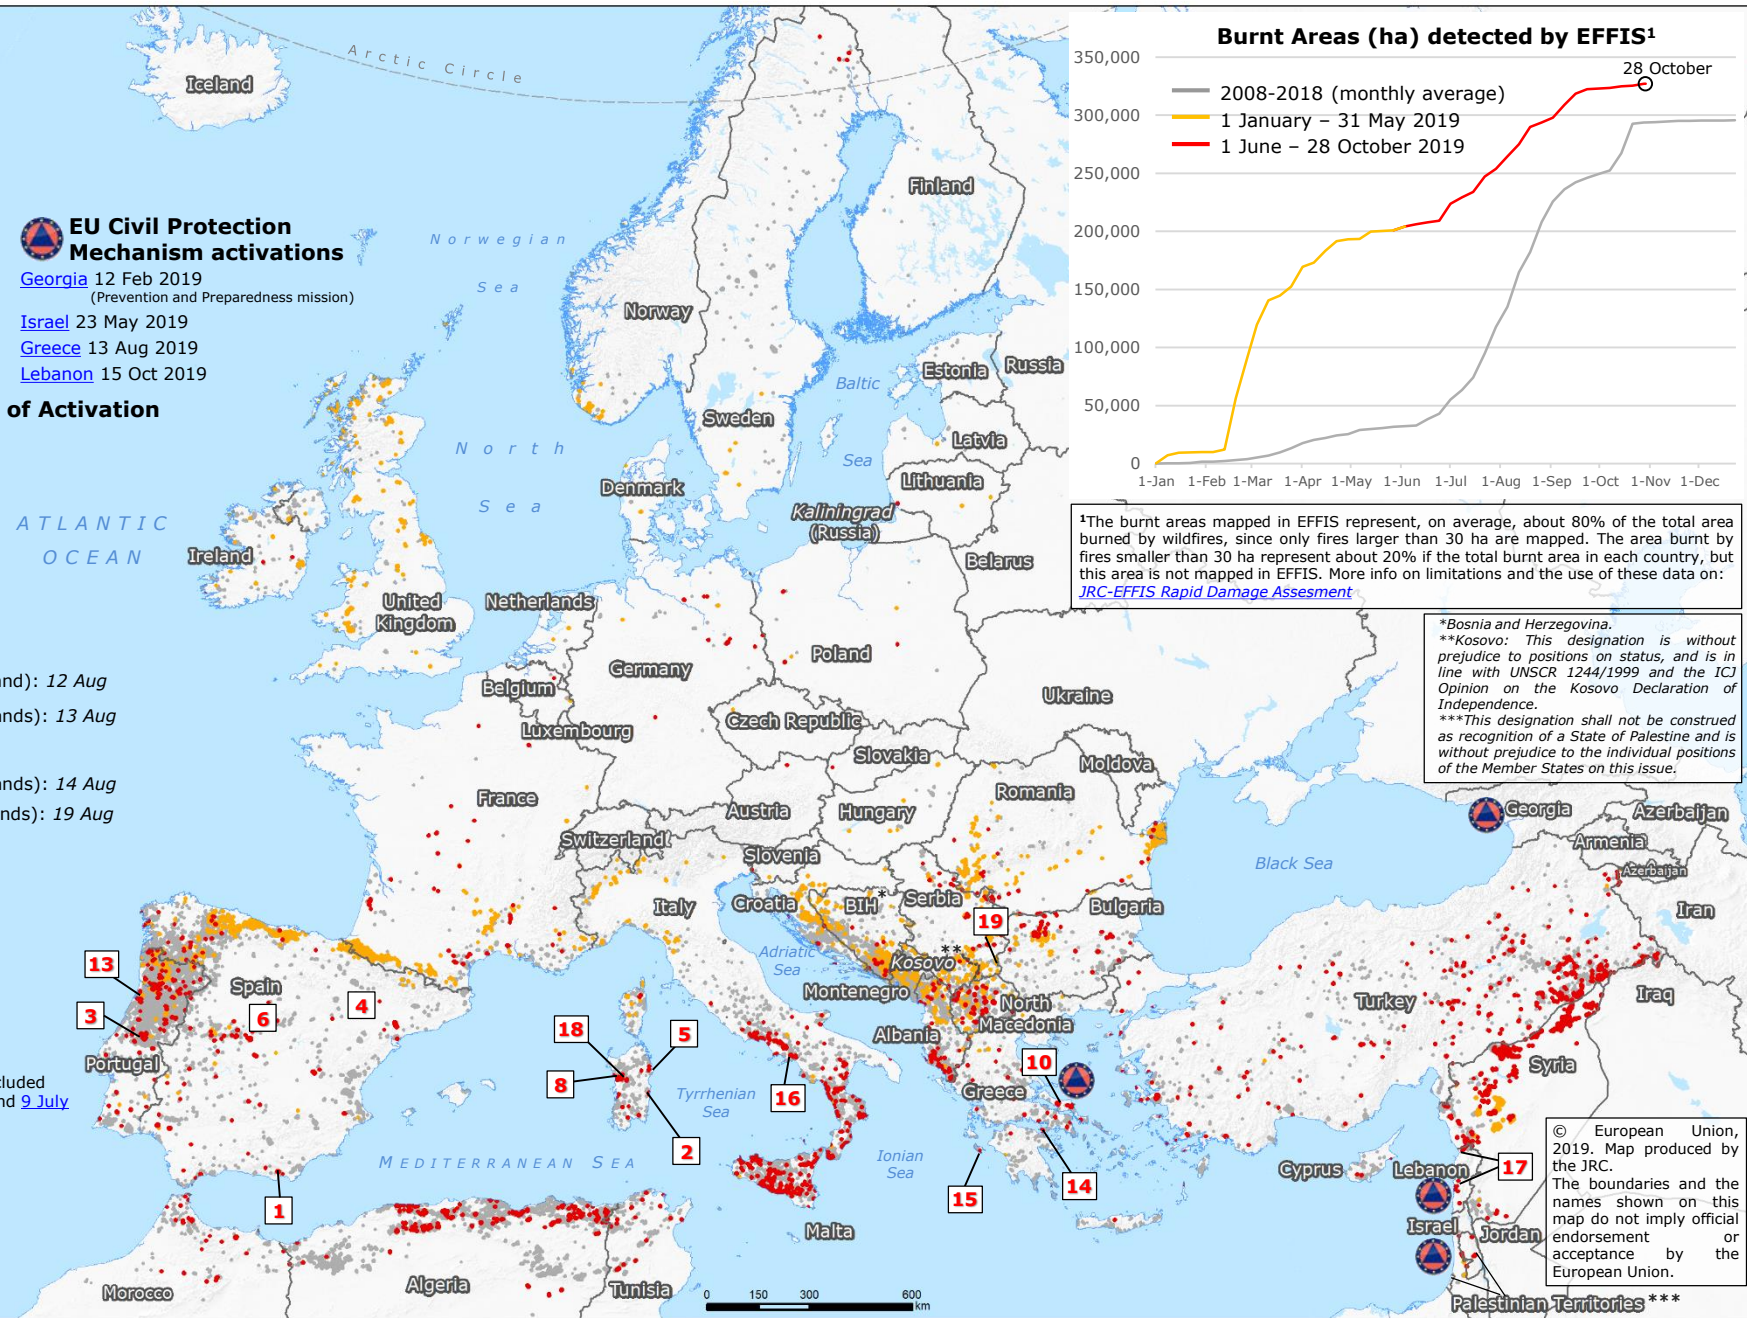

Europe | Forest Fires January – October 2019

Location of Burnt Areas detected by JRC-EFFIS¹
(MODIS, Sentinel)

- 2008-2018
- 1 January – 31 May 2019
- 1 June – 28 October 2019

EU Civil Protection Mechanism activations

- [Georgia](#) 12 Feb 2019
(Prevention and Preparedness mission)
- [Israel](#) 23 May 2019
- [Greece](#) 13 Aug 2019
- [Lebanon](#) 15 Oct 2019

COPERNICUS EMSR: Date of Activation

- 1 EMSR370 Spain: 13 Jul
- 2 EMSR371 Italy: 17 Jul
- 3 EMSR372 Portugal: 21 Jul
- 4 EMSR373 Spain: 24 Jul
- 5 EMSR374 Italy: 31 Jul
- 6 EMSR375 Spain: 5 Aug
- 7 EMSR377 Italy: 9 Aug
- 8 EMSR378 Denmark (Greenland): 12 Aug
- 9 EMSR379 Spain (Canary Islands): 13 Aug
- 10 EMSR380 Greece: 13 Aug
- 11 EMSR381 Spain (Canary Islands): 14 Aug
- 12 EMSR382 Spain (Canary islands): 19 Aug
- 13 EMSR386 Portugal: 7 Sept
- 14 EMSR389 Greece: 18 Sept
- 15 EMSR390 Greece: 18 Sept
- 16 EMSR394 Italy: 2 Oct
- 17 EMSR396 Lebanon: 15 Oct
- 18 EMSR401 Italy: 30 Oct
- 19 EMSR403 Serbia: 31 Oct

Previous COPERNICUS Activations included on DG ECHO Daily maps of [5 June](#), and [9 July](#)

¹The burnt areas mapped in EFFIS represent, on average, about 80% of the total area burned by wildfires, since only fires larger than 30 ha are mapped. The area burnt by fires smaller than 30 ha represent about 20% of the total burnt area in each country, but this area is not mapped in EFFIS. More info on limitations and the use of these data on: [JRC-EFFIS Rapid Damage Assessment](#)