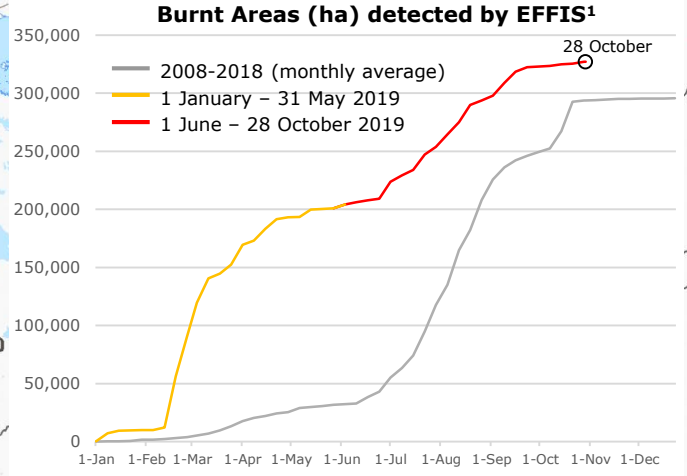

Europe | Forest Fires January – October 2019

Location of Burnt Areas detected by JRC-EFFIS¹
(MODIS, Sentinel)

- 2008-2018
- 1 January – 31 May 2019
- 1 June – 28 October 2019

EU Civil Protection Mechanism activations

- [Georgia](#) 12 Feb 2019
(Prevention and Preparedness mission)
- [Israel](#) 23 May 2019
- [Greece](#) 13 Aug 2019
- [Lebanon](#) 15 Oct 2019

COPERNICUS EMSR: Date of Activation

- 1 EMSR370 Spain: 13 Jul
- 2 EMSR371 Italy: 17 Jul
- 3 EMSR372 Portugal: 21 Jul
- 4 EMSR373 Spain: 24 Jul
- 5 EMSR374 Italy: 31 Jul
- 6 EMSR375 Spain: 5 Aug
- 7 EMSR377 Italy: 9 Aug
- 8 EMSR378 Denmark (Greenland): 12 Aug
- 9 EMSR379 Spain (Canary Islands): 13 Aug
- 10 EMSR380 Greece: 13 Aug
- 11 EMSR381 Spain (Canary Islands): 14 Aug
- 12 EMSR382 Spain (Canary islands): 19 Aug
- 13 EMSR386 Portugal: 7 Sept
- 14 EMSR389 Greece: 18 Sept
- 15 EMSR390 Greece: 18 Sept
- 16 EMSR394 Italy: 2 Oct
- 17 EMSR396 Lebanon: 15 Oct
- 18 EMSR401 Italy: 30 Oct
- 19 EMSR403 Serbia: 31 Oct

Previous COPERNICUS Activations included on DG ECHO Daily maps of [5 June](#), and [9 July](#)

¹The burnt areas mapped in EFFIS represent, on average, about 80% of the total area burned by wildfires, since only fires larger than 30 ha are mapped. The area burnt by fires smaller than 30 ha represent about 20% of the total burnt area in each country, but this area is not mapped in EFFIS. More info on limitations and the use of these data on: [JRC-EFFIS Rapid Damage Assessment](#)