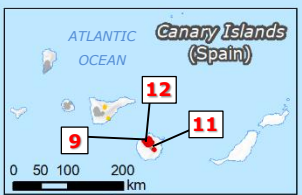

Previous COPERNICUS Activations included on DG ECHO Daily maps of [5 June](#), and [9 July](#)

¹The burnt areas mapped in EFFIS represent, on average, about 80% of the total area burned by wildfires, since only fires larger than 30 ha are mapped. The area burnt by fires smaller than 30 ha represent about 20% of the total burnt area in each country, but this area is not mapped in EFFIS. More info on limitations and the use of these data on: [JRC-EFFIS Rapid Damage Assessment](#)