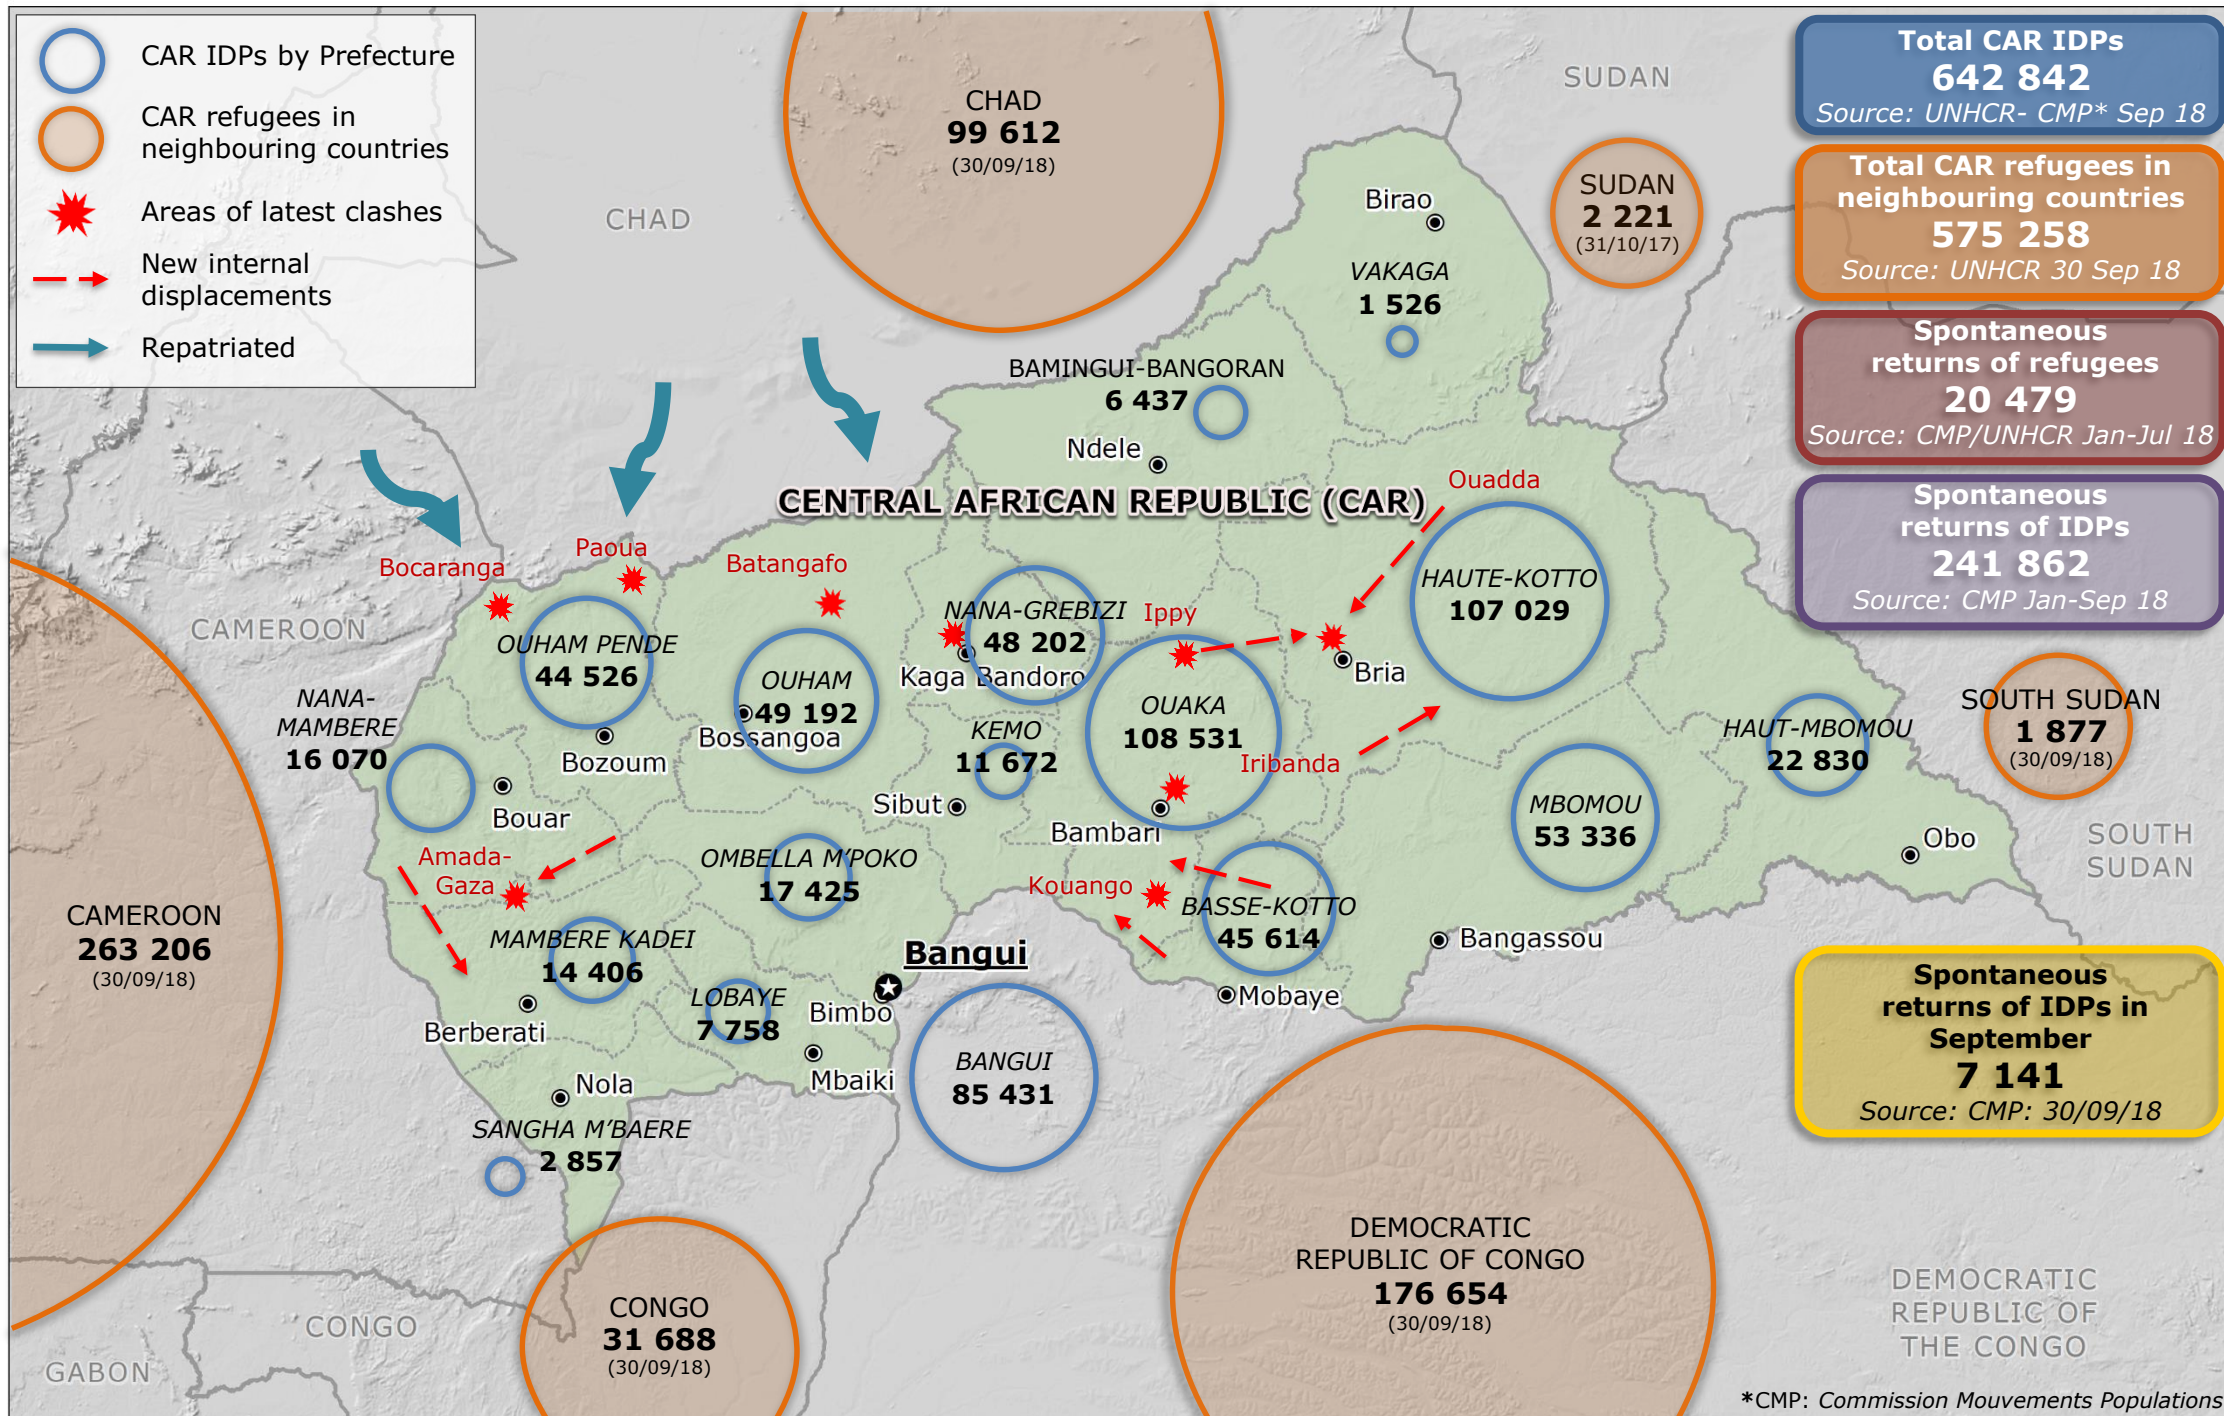

Central African Republic (CAR) | Violence and displacements | Oct 2018

- CAR IDPs by Prefecture
- CAR refugees in neighbouring countries
- Areas of latest clashes
- New internal displacements
- Repatriated

Total CAR IDPs
642 842
Source: UNHCR- CMP* Sep 18

Total CAR refugees in neighbouring countries
575 258
Source: UNHCR 30 Sep 18

Spontaneous returns of refugees
20 479
Source: CMP/UNHCR Jan-Jul 18

Spontaneous returns of IDPs
241 862
Source: CMP Jan-Sep 18

Spontaneous returns of IDPs in September
7 141
Source: CMP: 30/09/18

*CMP: Commission Mouvements Populations