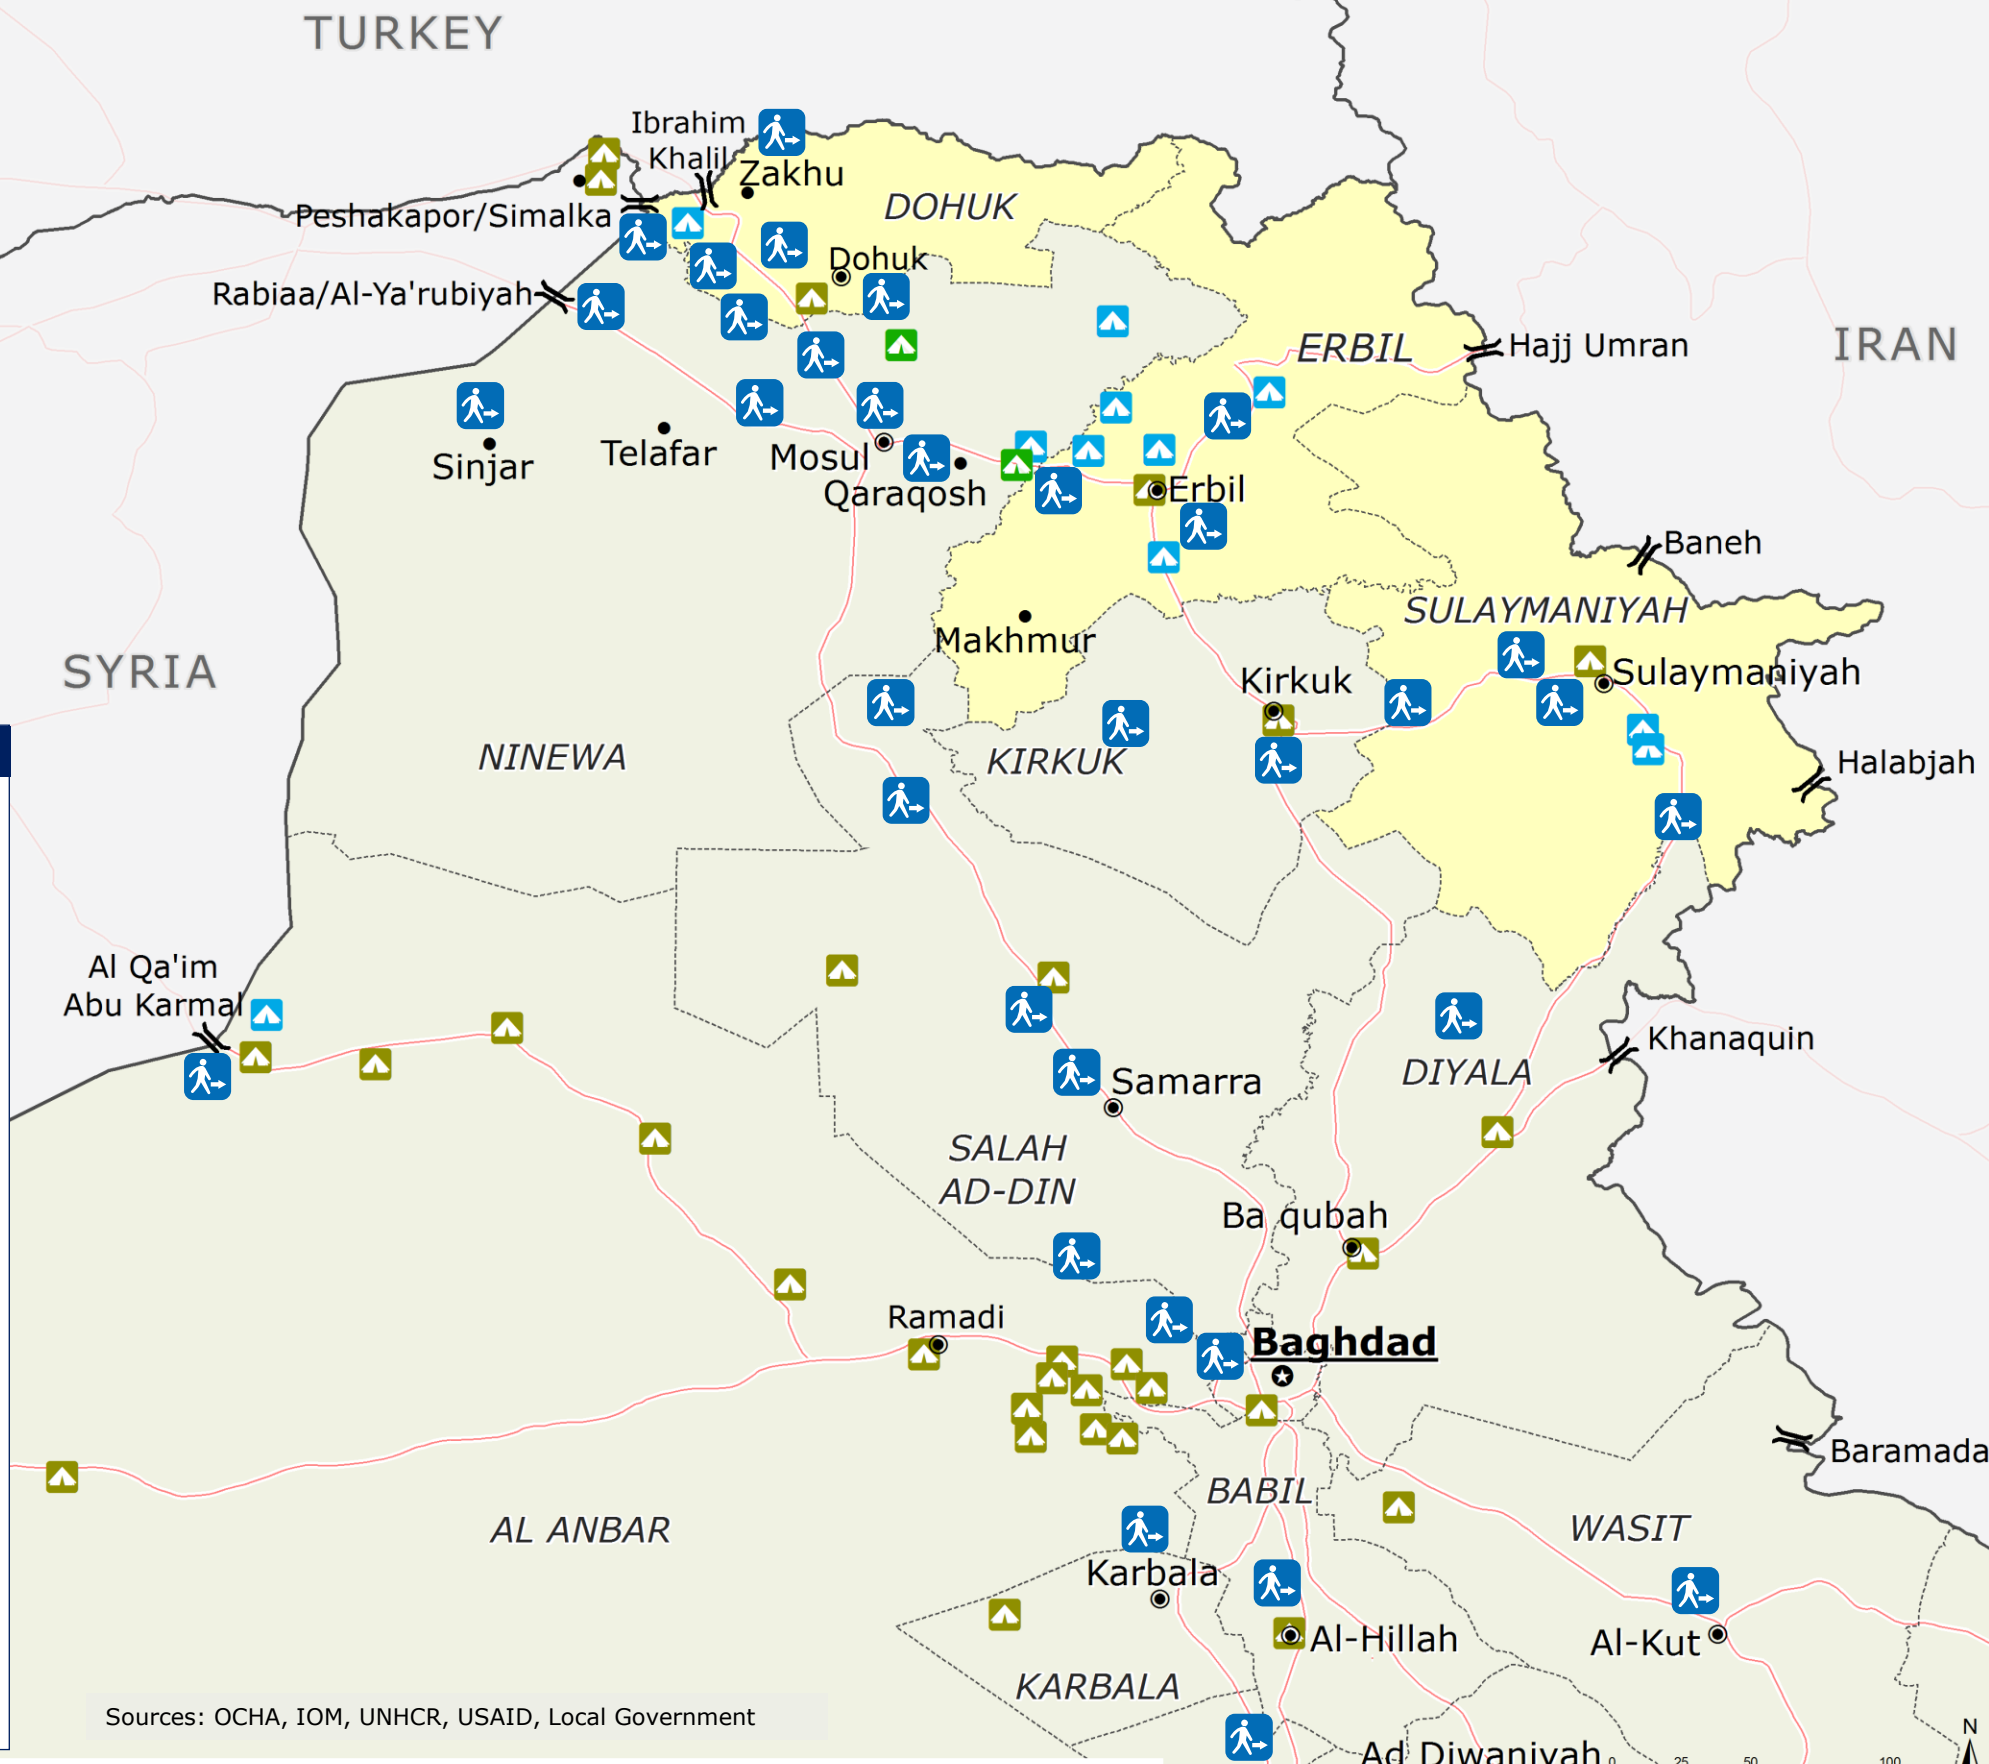

20 August 2014: Iraq – Population Displacement

- Syrian refugee camps
- IDP transit sites
- IDP sites/gatherings
- Other main IDPs possible location
- Border crossing points
- Kurdish Regional Government
- National Capital
- Governorate Capital
- Other city
- Major road
- Governorate boundary
- International border

SITUATION

Internally Displaced Persons (IDPs)

Approximately 1.2 million estimated IDPs, January to August 2014

Estimated IDPs by region/governorate as of 19 of August

- 462 270 in Dohuk
- 343 290 in Al Anbar
- 141 000 in Sulaymaniyah
- 117 030 in Erbil
- 73 530 in Ninewa
- 72 690 in Baghdad
- 55 000 in Kirkuk
- 51 390 in Salah Ad-Din
- 49 416 in Diyala
- 37 602 in Karbala
- 32 238 in Najaf
- 8 430 in Babil
- 3 504 in Wasit
- 3 216 in Al Qadisiyah

Estimated 1.13 million from previous years

217 886 Syrian refugees as of 20 August 2014

Sources: OCHA, IOM, UNHCR, USAID, Local Government