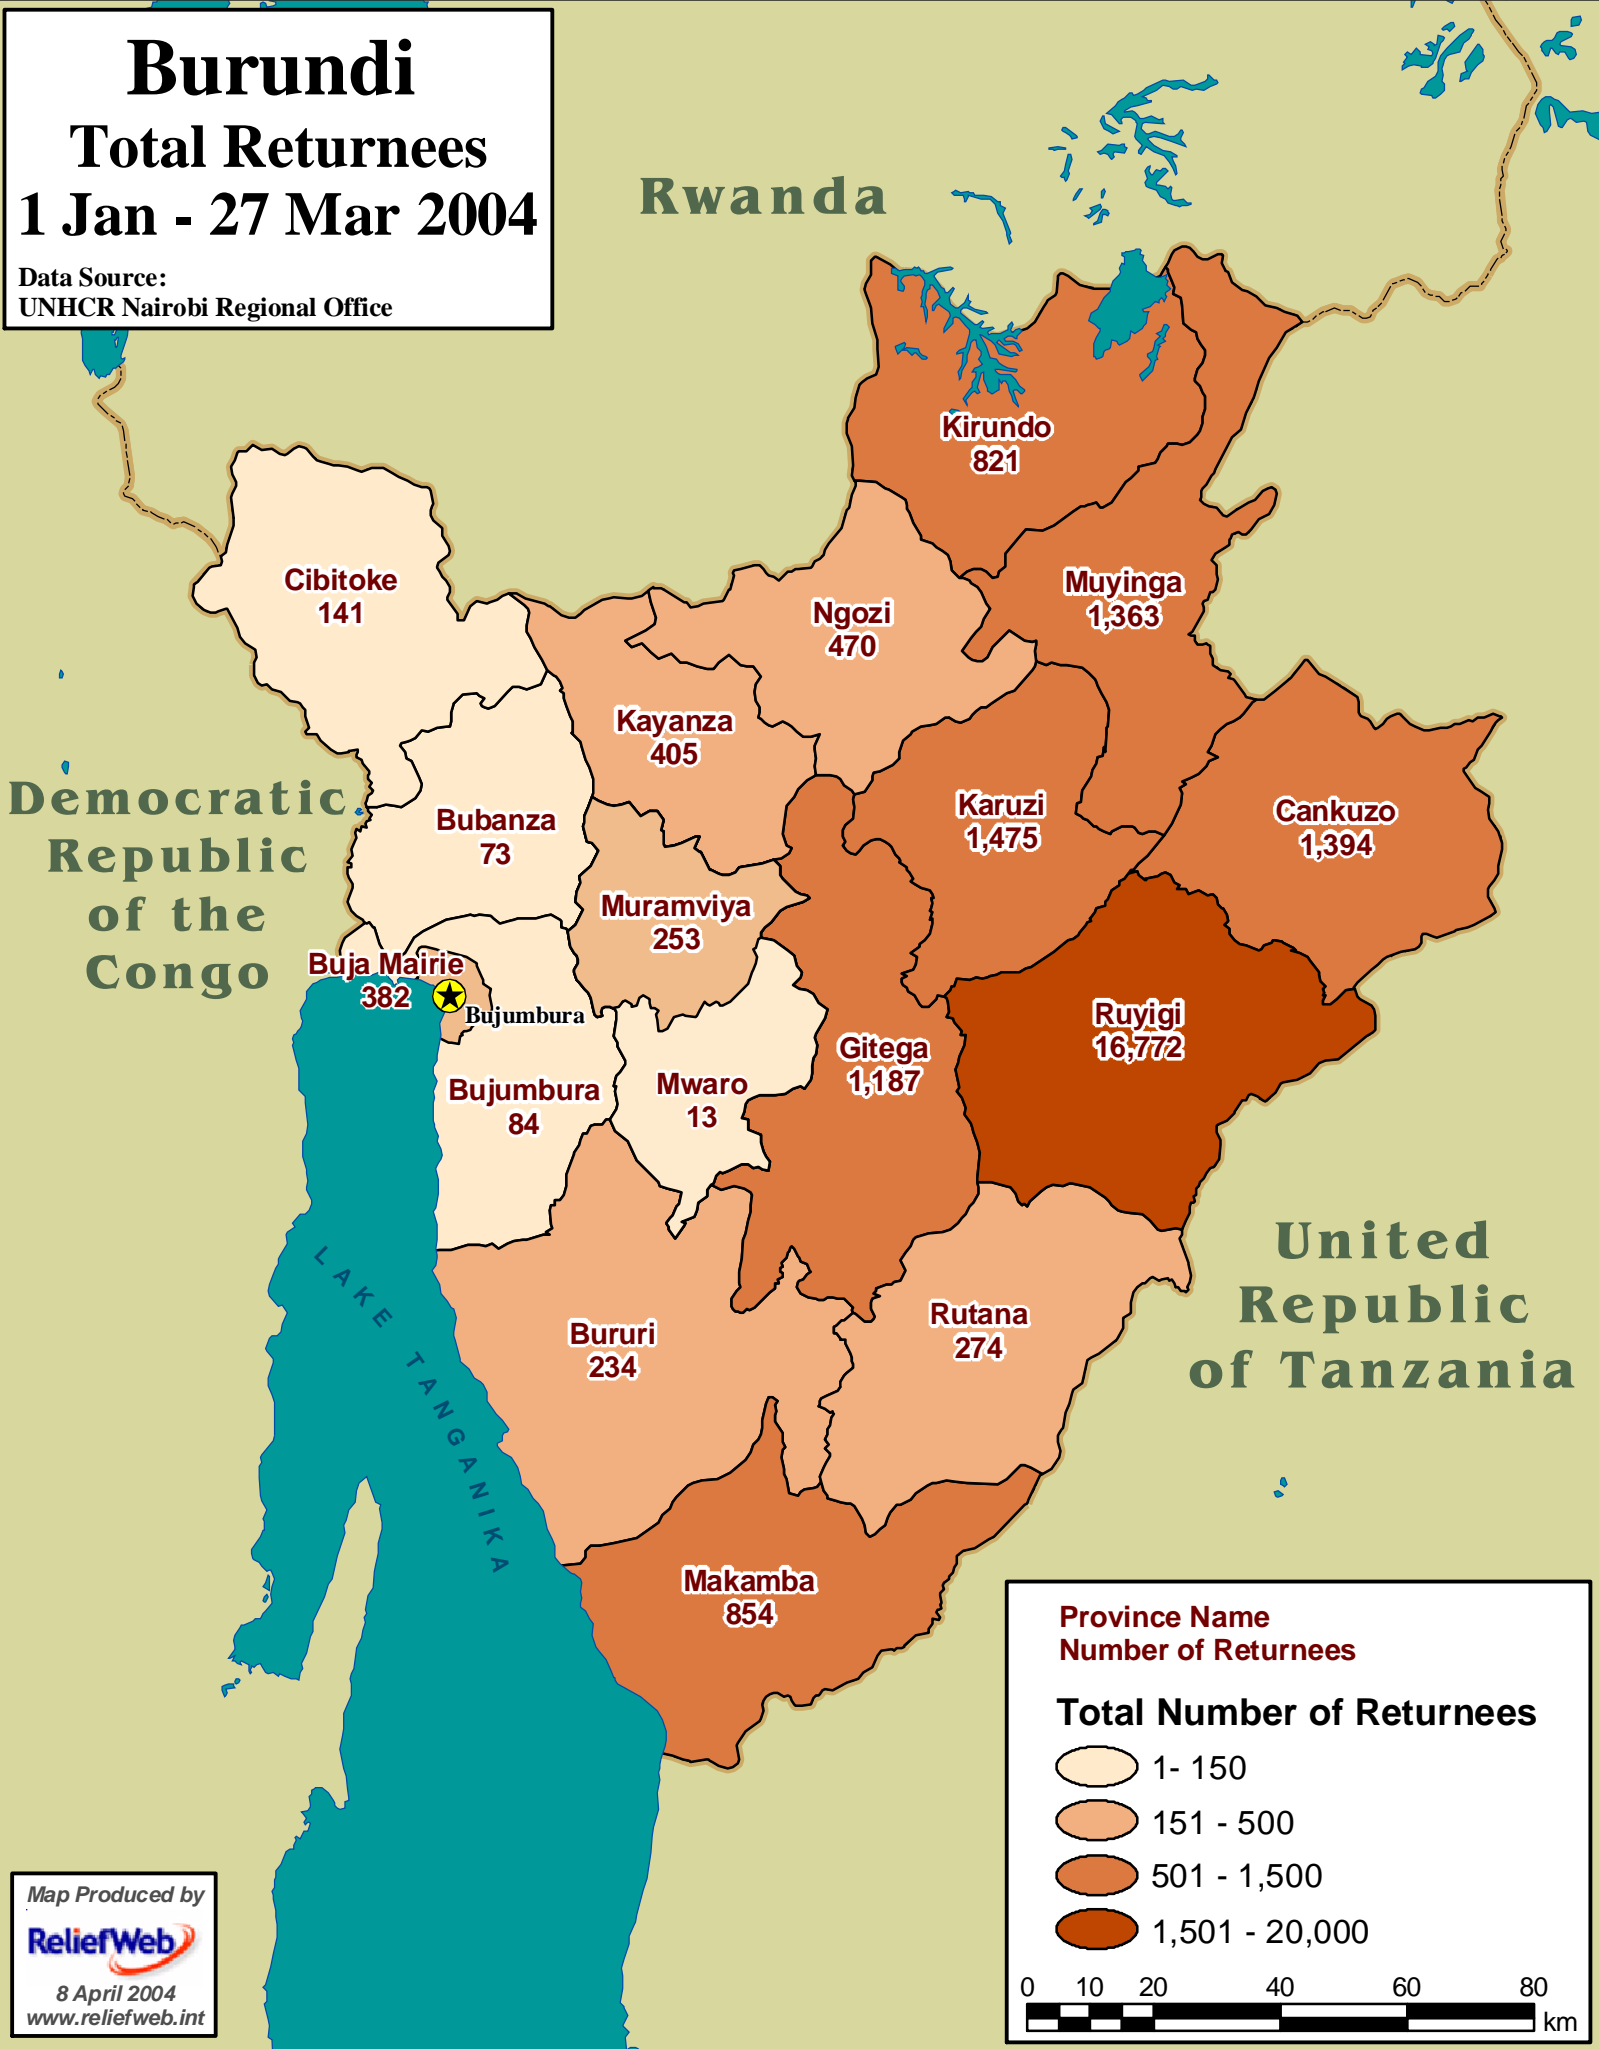

Burundi

Total Returnees

1 Jan - 27 Mar 2004

Data Source:
UNHCR Nairobi Regional Office

Map Produced by
ReliefWeb
8 April 2004
www.reliefweb.int

Province Name
Number of Returnees

Total Number of Returnees

- 1- 150
- 151 - 500
- 501 - 1,500
- 1,501 - 20,000

0 10 20 40 60 80 km

The boundaries and names shown and the designations used on this map do not imply official endorsement or acceptance by the United Nations