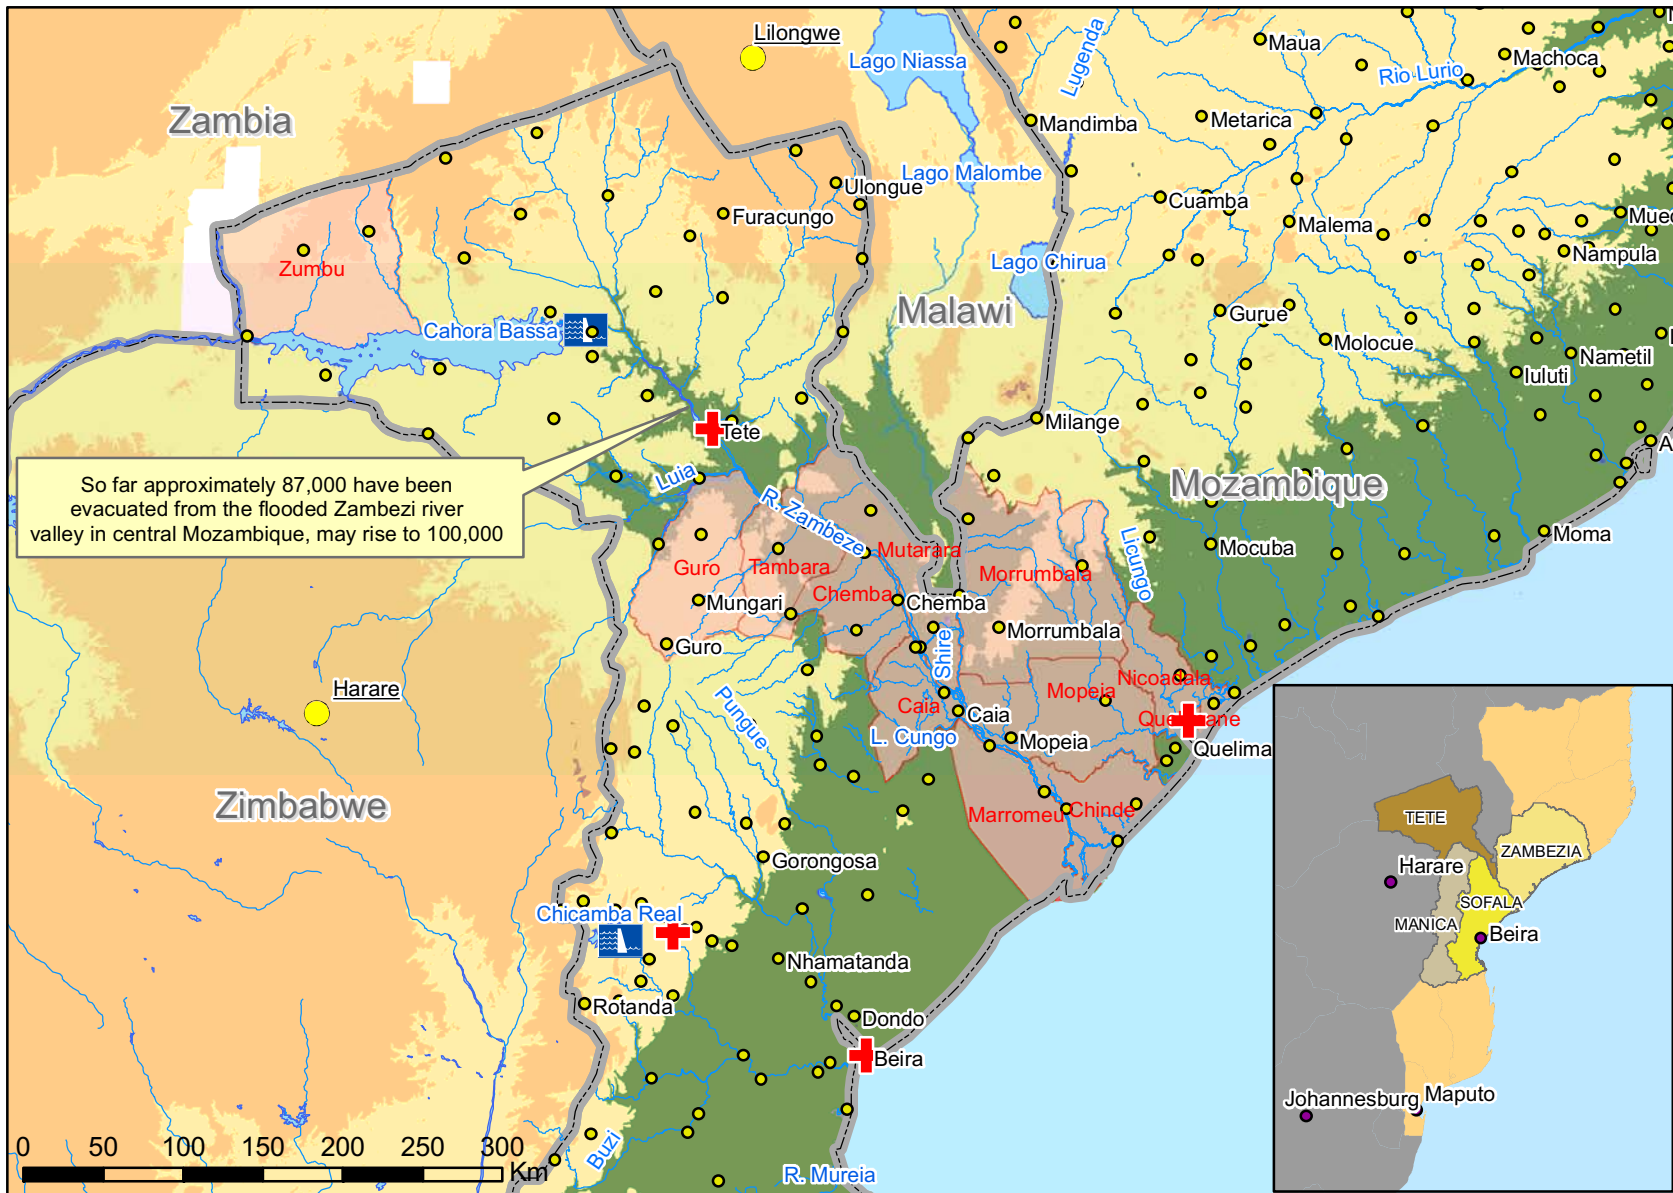

# Mozambique: Floods

- City
  - Capitale
  - ✚ CMV presence
  - 🏰 Dam
  - River
- Elevation**
- 0-300m
  - 300-900m
  - 900-2000m
  - 2000-3300m
  - No data
  - Most affected districts

The maps used do not imply the expression of any opinion on the part of the International Federation of the Red Cross and Red Crescent Societies or National Societies concerning the legal status of a territory or of its authorities.

Map data sources: ESRI, GIST, Federation