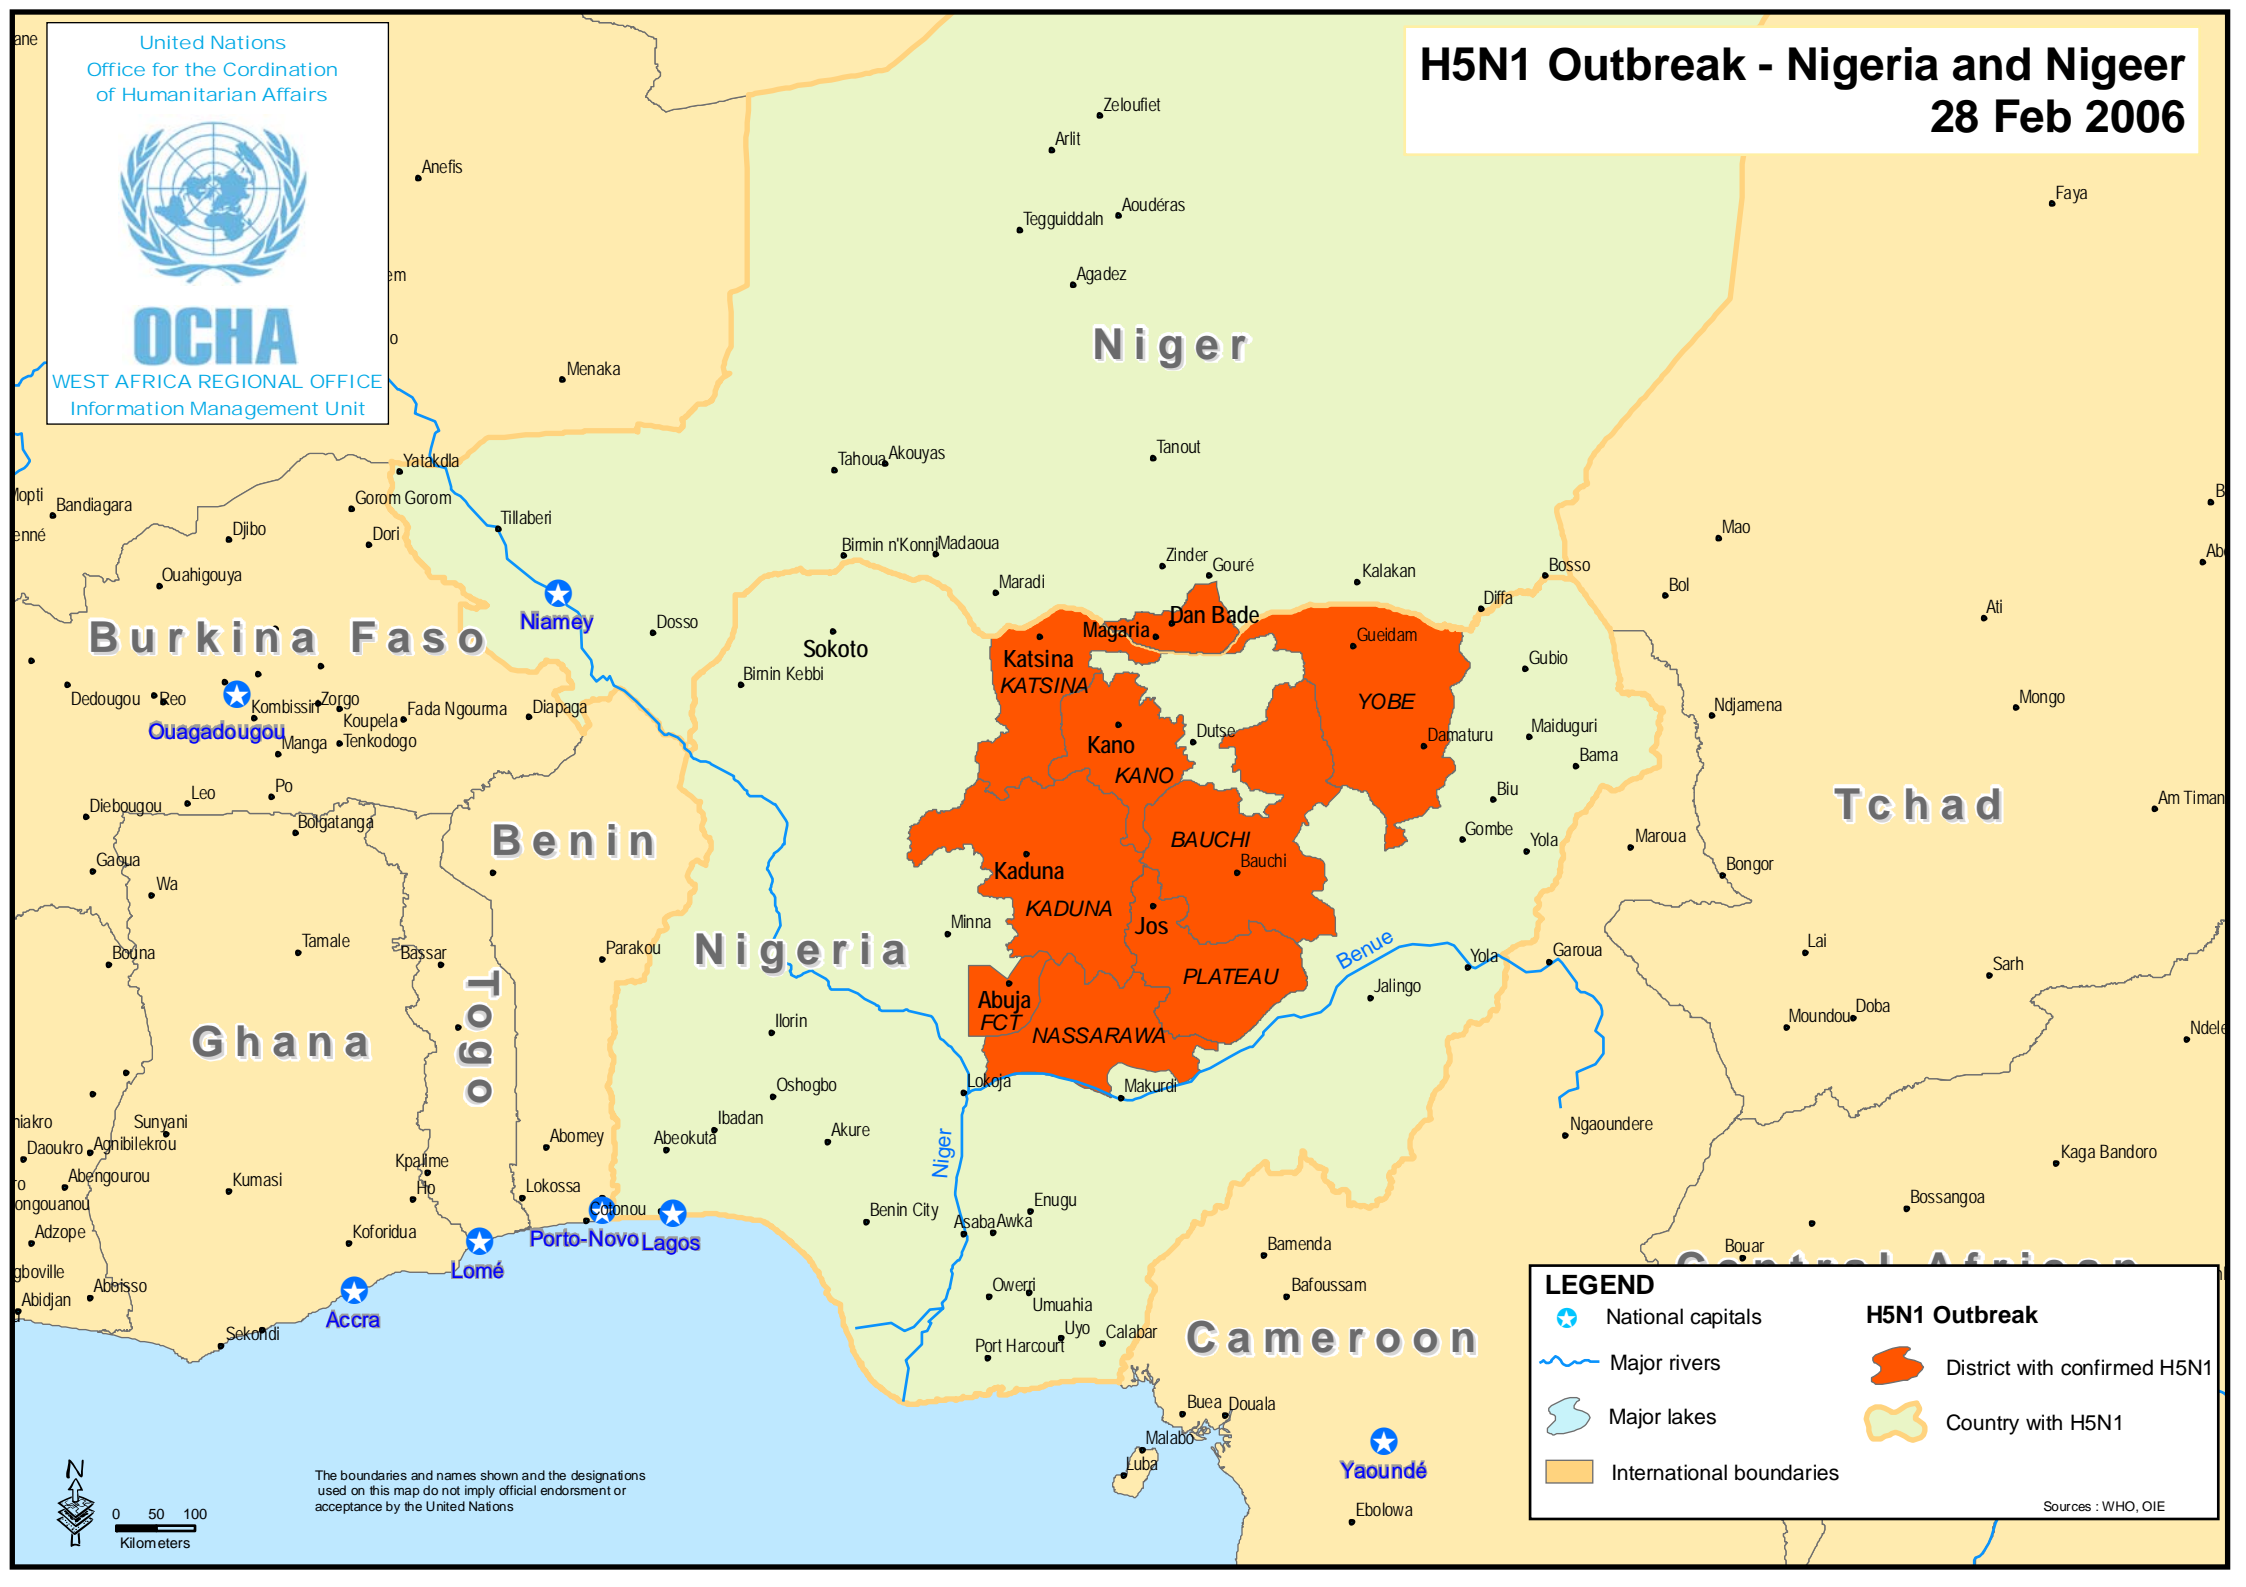

United Nations
Office for the Coordination
of Humanitarian Affairs

OCHA

WEST AFRICA REGIONAL OFFICE
Information Management Unit

H5N1 Outbreak - Nigeria and Niger

28 Feb 2006

LEGEND

National capitals	District with confirmed H5N1
Major rivers	Country with H5N1
Major lakes	
International boundaries	

Sources : WHO, OIE

The boundaries and names shown and the designations used on this map do not imply official endorsement or acceptance by the United Nations