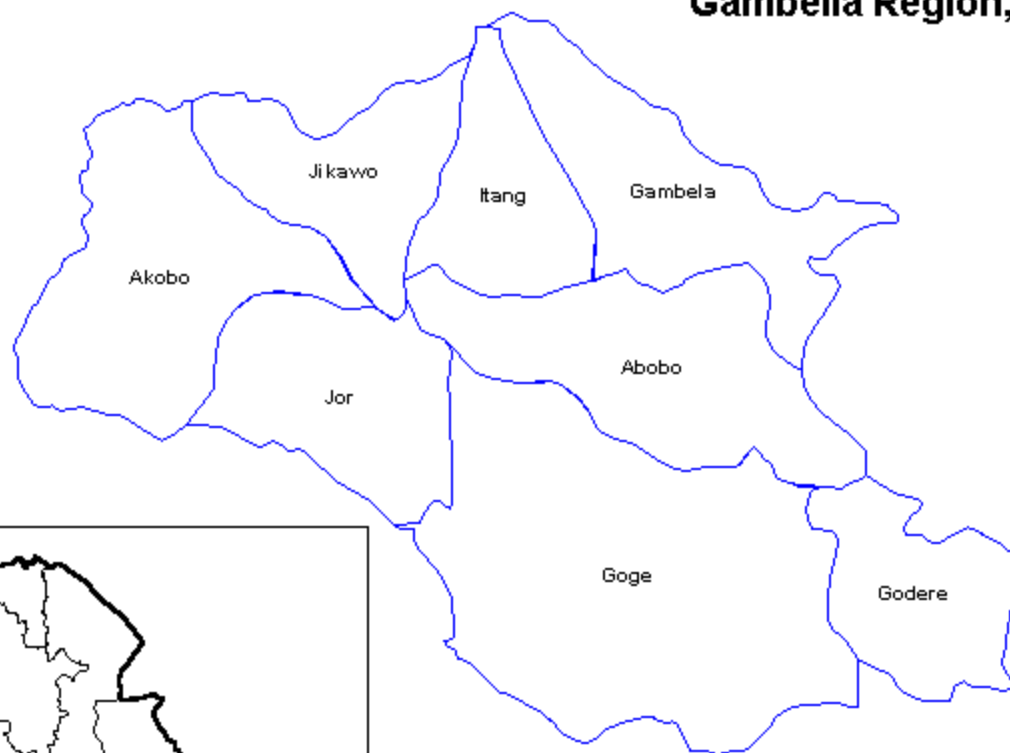

Administrative Weredas of Gambella Region, Ethiopia

UNDP-CUC 1996
All borders are unofficial and approximate

There is reported a new wereda named Dimma in Gambella region, to the south of Godere.