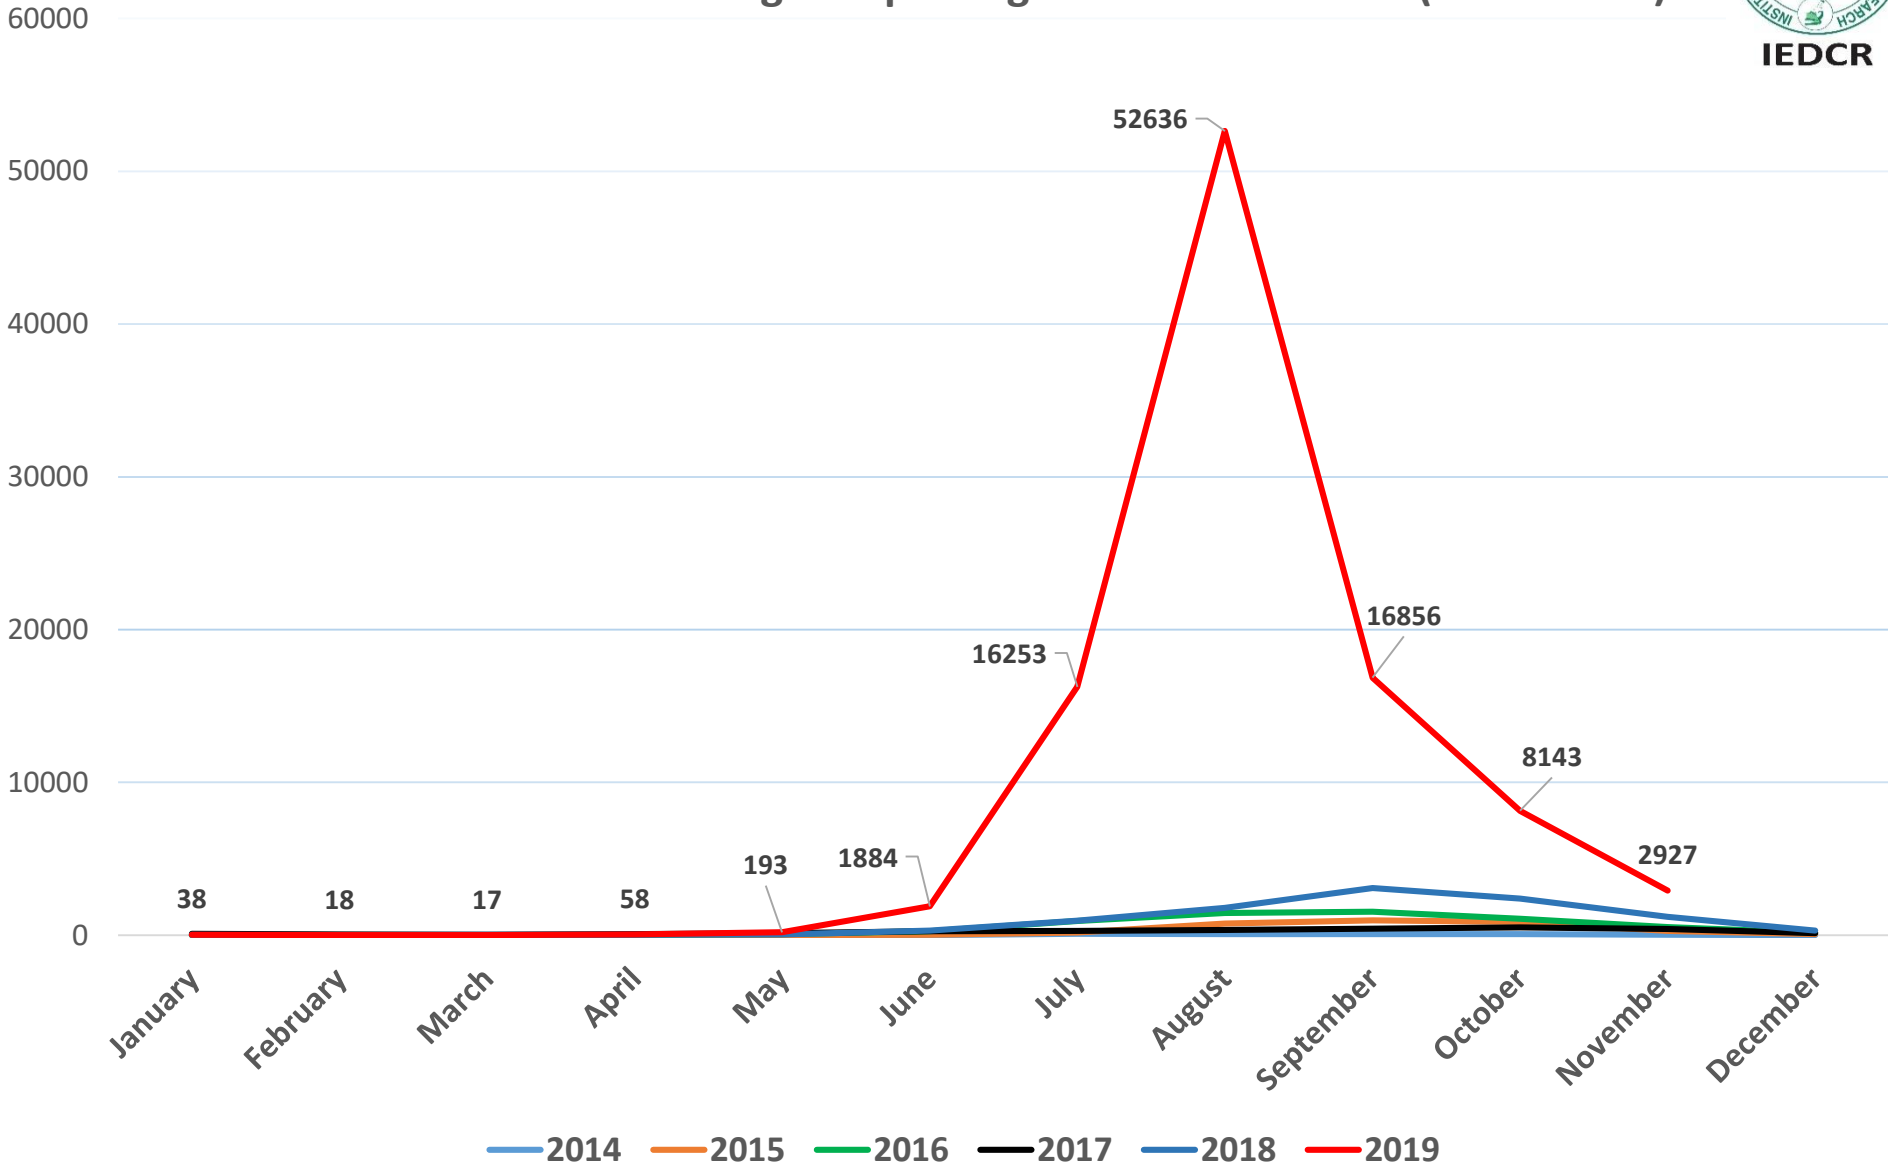

Dengue Situation Update

Updated on 19.11.2019

Year and month wise Dengue reporting from 2008 to 2019 (19.11.2019)

Month	2008	2009	2010	2011	2012	2013	2014	2015	2016	2017	2018	2019
January	0	0	0	0	0	6	15	0	13	92	26	38
February	0	0	0	0	0	7	7	0	3	58	7	18
March	0	0	0	0	0	3	2	2	17	36	19	17
April	0	0	0	0	0	3	0	6	38	73	29	58
May	0	1	0	0	0	12	8	10	70	134	52	193
June	0	0	0	61	10	50	9	28	254	267	295	1884
July	160	4	61	255	129	172	82	171	926	286	946	16253
August	473	125	183	691	122	339	80	765	1451	346	1796	52636
September	334	188	120	193	246	385	76	965	1544	430	3087	16856
October	184	154	45	114	107	501	63	869	1077	512	2406	8143
November	0	0	0	36	27	218	22	271	522	409	1192	2927
December	0	0	0	9	0	53	11	75	145	126	293	
Total	1151	472	409	1359	641	1749	375	3162	6060	2769	10148	99023

Year and month wise Dengue reporting from 2014 to 2019 (19.11.2019)

Data source: Control Room, DGHS

Number of dengue case in week From May 2019 to November 19, 2019

Data source: Control Room, DGHS

IEDCR

Year-wise dengue cases and deaths in Bangladesh (2000 to 2019) updated on 19.11.2019

Data source: Control Room, DGHS