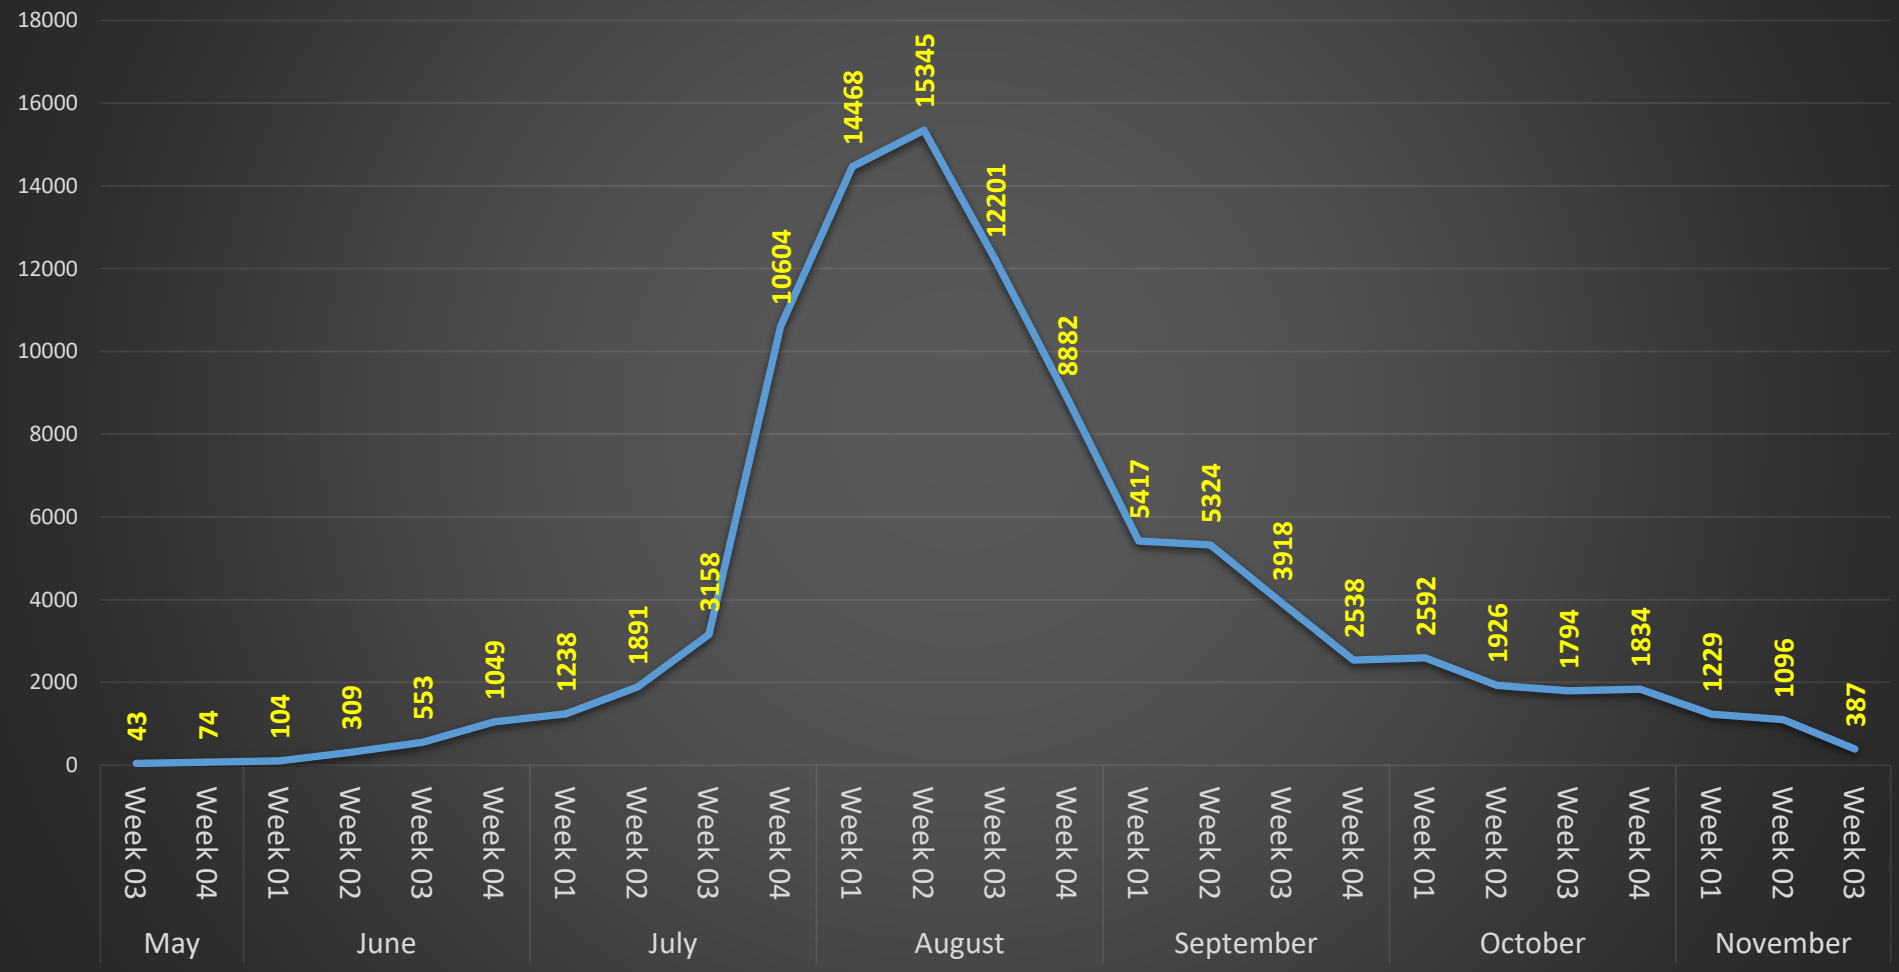

Dengue Situation Update

Updated on 19.11.2019

Year and month wise Dengue reporting from 2008 to 2019 (19.11.2019)

Month	2008	2009	2010	2011	2012	2013	2014	2015	2016	2017	2018	2019
January	0	0	0	0	0	6	15	0	13	92	26	38
February	0	0	0	0	0	7	7	0	3	58	7	18
March	0	0	0	0	0	3	2	2	17	36	19	17
April	0	0	0	0	0	3	0	6	38	73	29	58
May	0	1	0	0	0	12	8	10	70	134	52	193
June	0	0	0	61	10	50	9	28	254	267	295	1884
July	160	4	61	255	129	172	82	171	926	286	946	16253
August	473	125	183	691	122	339	80	765	1451	346	1796	52636
September	334	188	120	193	246	385	76	965	1544	430	3087	16856
October	184	154	45	114	107	501	63	869	1077	512	2406	8143
November	0	0	0	36	27	218	22	271	522	409	1192	2927
December	0	0	0	9	0	53	11	75	145	126	293	
Total	1151	472	409	1359	641	1749	375	3162	6060	2769	10148	99023

Year and month wise Dengue reporting from 2014 to 2019 (19.11.2019)

Data source: Control Room, DGHS

Number of dengue case in week From May 2019 to November 19, 2019

Data source: Control Room, DGHS

IEDCR

Year-wise dengue cases and deaths in Bangladesh (2000 to 2019) updated on 19.11.2019

Data source: Control Room, DGHS