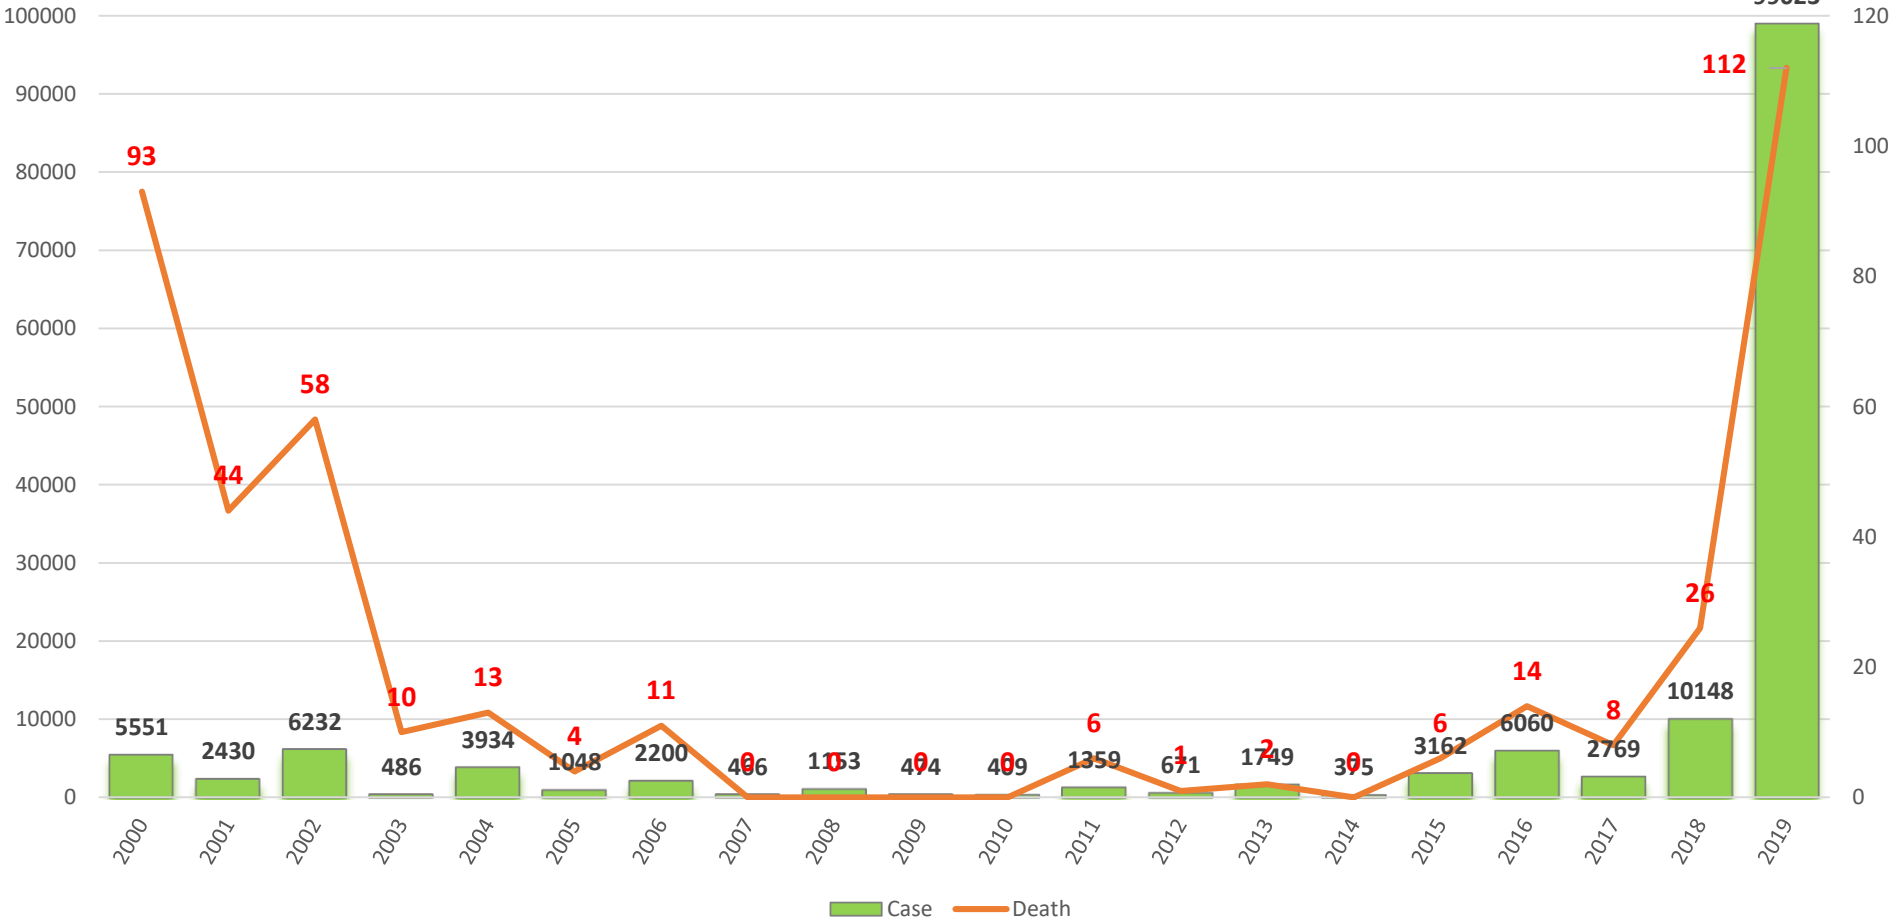

Dengue Situation Update

Updated on 19.11.2019

Year and month wise Dengue reporting from 2008 to 2019 (19.11.2019)

Month	2008	2009	2010	2011	2012	2013	2014	2015	2016	2017	2018	2019
January	0	0	0	0	0	6	15	0	13	92	26	38
February	0	0	0	0	0	7	7	0	3	58	7	18
March	0	0	0	0	0	3	2	2	17	36	19	17
April	0	0	0	0	0	3	0	6	38	73	29	58
May	0	1	0	0	0	12	8	10	70	134	52	193
June	0	0	0	61	10	50	9	28	254	267	295	1884
July	160	4	61	255	129	172	82	171	926	286	946	16253
August	473	125	183	691	122	339	80	765	1451	346	1796	52636
September	334	188	120	193	246	385	76	965	1544	430	3087	16856
October	184	154	45	114	107	501	63	869	1077	512	2406	8143
November	0	0	0	36	27	218	22	271	522	409	1192	2927
December	0	0	0	9	0	53	11	75	145	126	293	
Total	1151	472	409	1359	641	1749	375	3162	6060	2769	10148	99023

Year and month wise Dengue reporting from 2014 to 2019 (19.11.2019)

Data source: Control Room, DGHS

Number of dengue case in week From May 2019 to November 19, 2019

Data source: Control Room, DGHS

IEDCR

Year-wise dengue cases and deaths in Bangladesh (2000 to 2019) updated on 19.11.2019

Data source: Control Room, DGHS