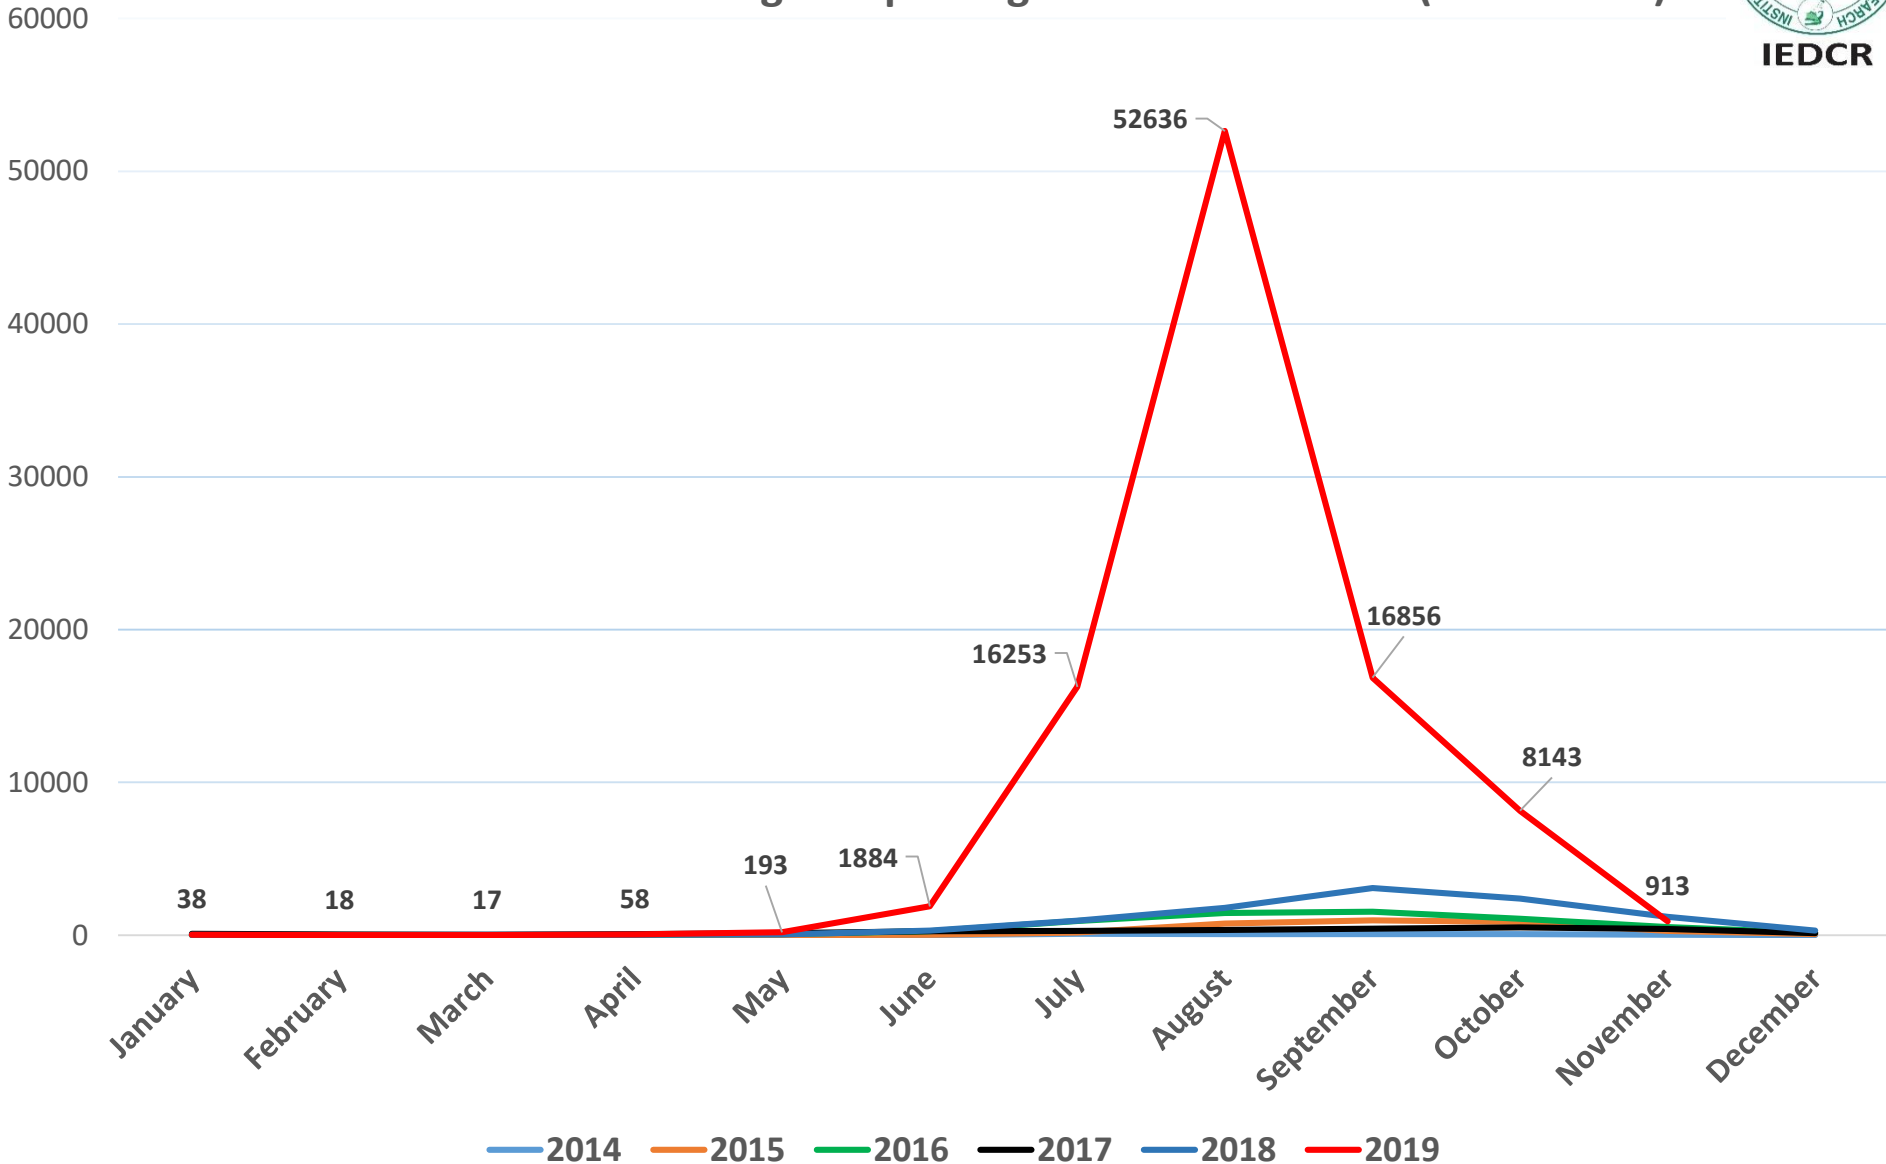

Dengue Situation Update

Updated on 05.11.2019

Year and month wise Dengue reporting from 2008 to 2019 (05.11.2019)

Month	2008	2009	2010	2011	2012	2013	2014	2015	2016	2017	2018	2019
January	0	0	0	0	0	6	15	0	13	92	26	38
February	0	0	0	0	0	7	7	0	3	58	7	18
March	0	0	0	0	0	3	2	2	17	36	19	17
April	0	0	0	0	0	3	0	6	38	73	29	58
May	0	1	0	0	0	12	8	10	70	134	52	193
June	0	0	0	61	10	50	9	28	254	267	295	1884
July	160	4	61	255	129	172	82	171	926	286	946	16253
August	473	125	183	691	122	339	80	765	1451	346	1796	52636
September	334	188	120	193	246	385	76	965	1544	430	3087	16856
October	184	154	45	114	107	501	63	869	1077	512	2406	8143
November	0	0	0	36	27	218	22	271	522	409	1192	913
December	0	0	0	9	0	53	11	75	145	126	293	
Total	1151	472	409	1359	641	1749	375	3162	6060	2769	10148	97009

Year and month wise Dengue reporting from 2014 to 2019 (05.11.2019)

Data source: Control Room, DGHS

Number of dengue case in week From May 2019 to November 04, 2019

Data source: Control Room, DGHS

IEDCR

Year-wise dengue cases and deaths in Bangladesh (2000 to 2019) updated on 05.11.2019

Data source: Control Room, DGHS