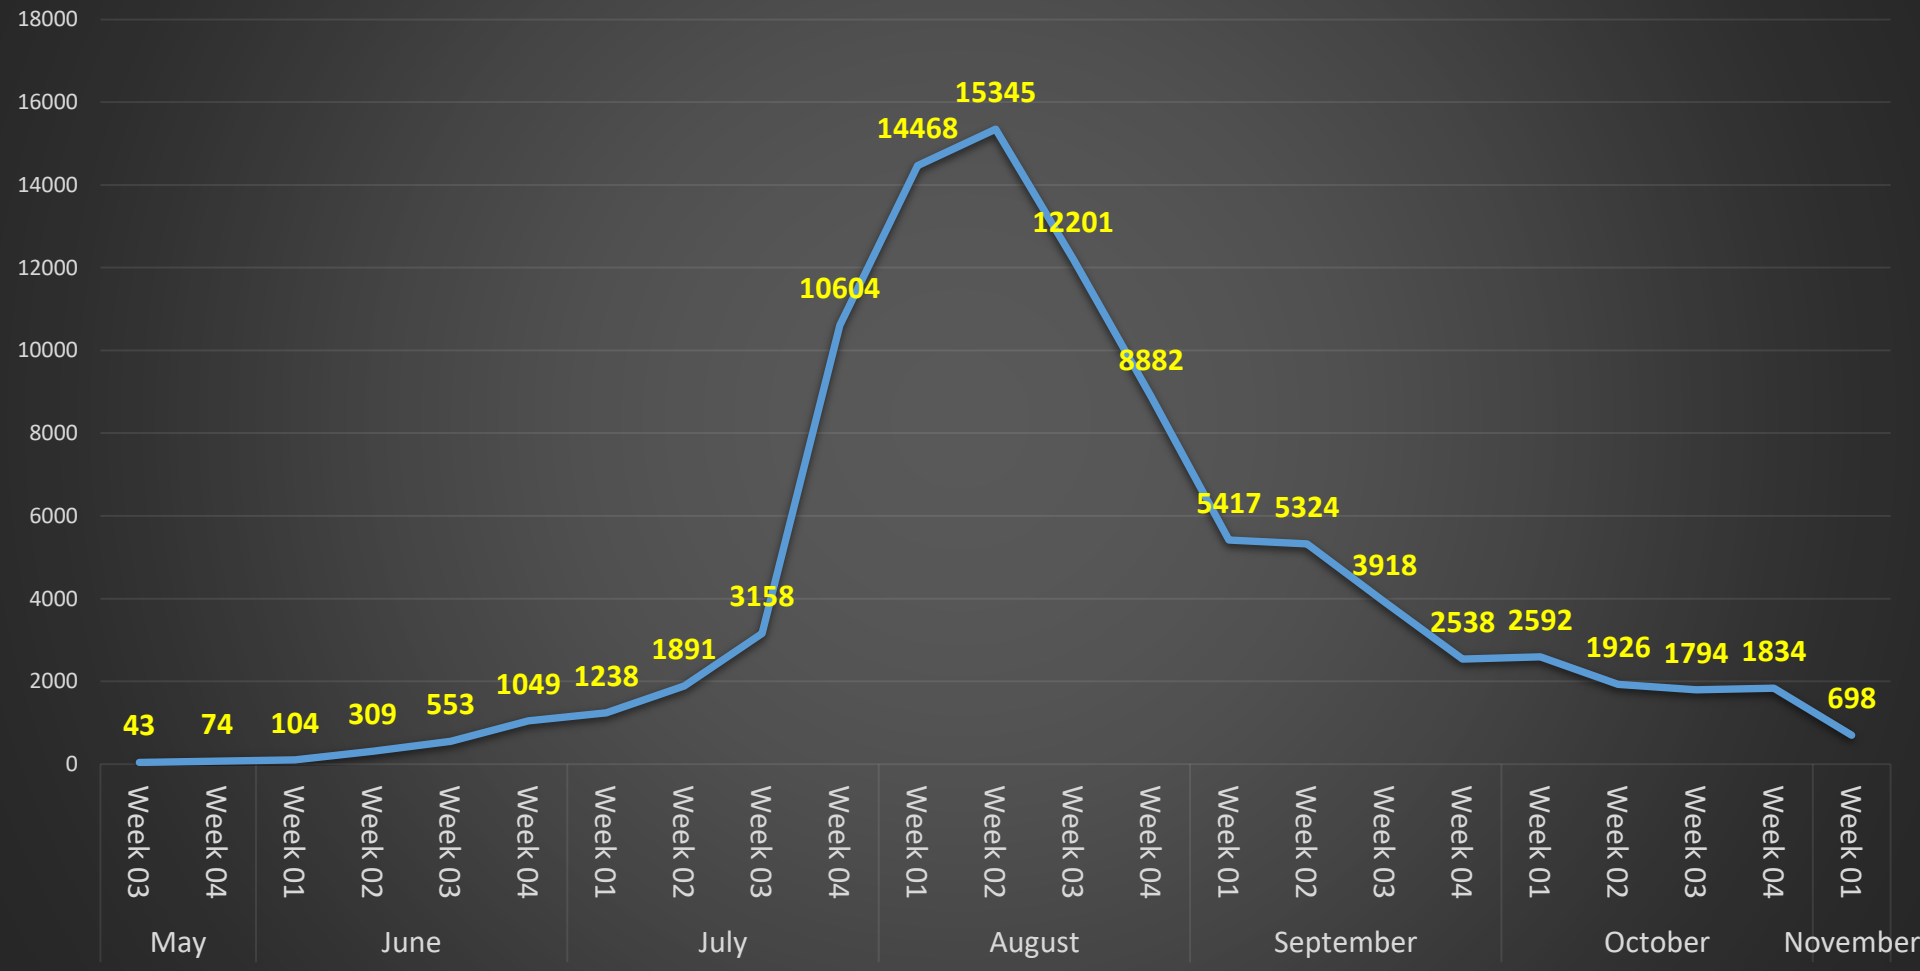

Dengue Situation Update

Updated on 05.11.2019

Year and month wise Dengue reporting from 2008 to 2019 (05.11.2019)

Month	2008	2009	2010	2011	2012	2013	2014	2015	2016	2017	2018	2019
January	0	0	0	0	0	6	15	0	13	92	26	38
February	0	0	0	0	0	7	7	0	3	58	7	18
March	0	0	0	0	0	3	2	2	17	36	19	17
April	0	0	0	0	0	3	0	6	38	73	29	58
May	0	1	0	0	0	12	8	10	70	134	52	193
June	0	0	0	61	10	50	9	28	254	267	295	1884
July	160	4	61	255	129	172	82	171	926	286	946	16253
August	473	125	183	691	122	339	80	765	1451	346	1796	52636
September	334	188	120	193	246	385	76	965	1544	430	3087	16856
October	184	154	45	114	107	501	63	869	1077	512	2406	8143
November	0	0	0	36	27	218	22	271	522	409	1192	913
December	0	0	0	9	0	53	11	75	145	126	293	
Total	1151	472	409	1359	641	1749	375	3162	6060	2769	10148	97009

Year and month wise Dengue reporting from 2014 to 2019 (05.11.2019)

Data source: Control Room, DGHS

Number of dengue case in week From May 2019 to November 04, 2019

Data source: Control Room, DGHS

IEDCR

Year-wise dengue cases and deaths in Bangladesh (2000 to 2019) updated on 05.11.2019

Data source: Control Room, DGHS