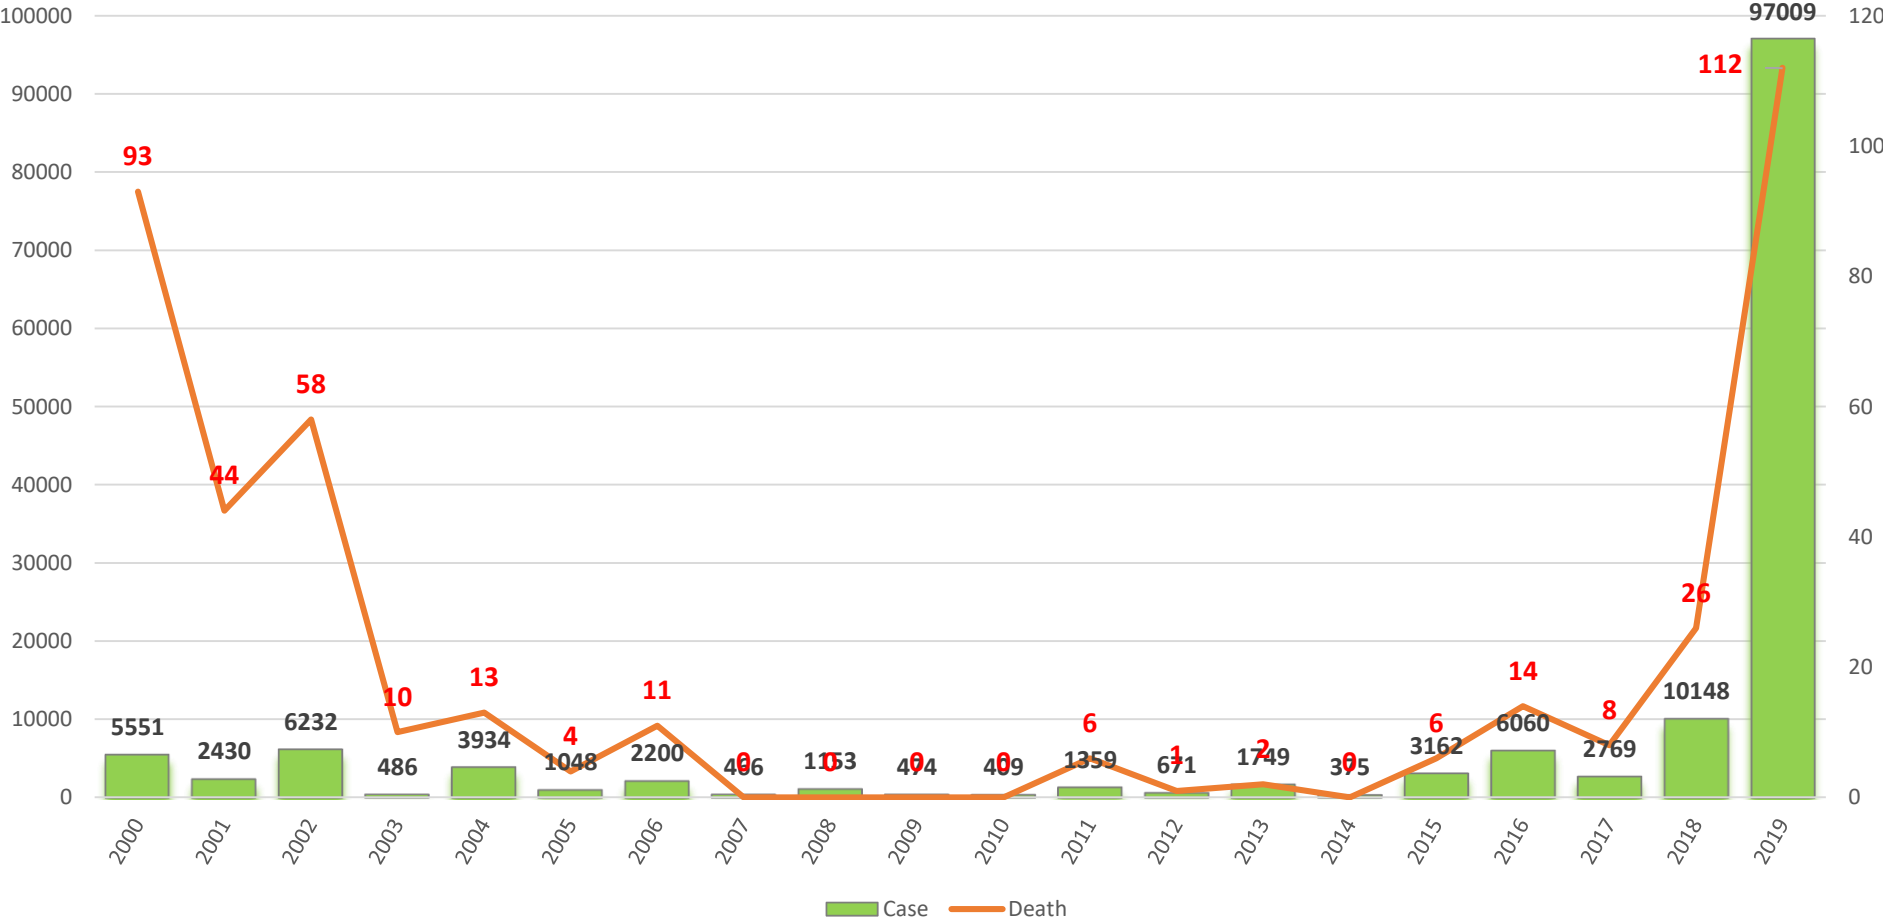

Dengue Situation Update

Updated on 05.11.2019

Year and month wise Dengue reporting from 2008 to 2019 (05.11.2019)

Month	2008	2009	2010	2011	2012	2013	2014	2015	2016	2017	2018	2019
January	0	0	0	0	0	6	15	0	13	92	26	38
February	0	0	0	0	0	7	7	0	3	58	7	18
March	0	0	0	0	0	3	2	2	17	36	19	17
April	0	0	0	0	0	3	0	6	38	73	29	58
May	0	1	0	0	0	12	8	10	70	134	52	193
June	0	0	0	61	10	50	9	28	254	267	295	1884
July	160	4	61	255	129	172	82	171	926	286	946	16253
August	473	125	183	691	122	339	80	765	1451	346	1796	52636
September	334	188	120	193	246	385	76	965	1544	430	3087	16856
October	184	154	45	114	107	501	63	869	1077	512	2406	8143
November	0	0	0	36	27	218	22	271	522	409	1192	913
December	0	0	0	9	0	53	11	75	145	126	293	
Total	1151	472	409	1359	641	1749	375	3162	6060	2769	10148	97009

Year and month wise Dengue reporting from 2014 to 2019 (05.11.2019)

Data source: Control Room, DGHS

Number of dengue case in week From May 2019 to November 04, 2019

Data source: Control Room, DGHS

IEDCR

Year-wise dengue cases and deaths in Bangladesh (2000 to 2019) updated on 05.11.2019

Data source: Control Room, DGHS