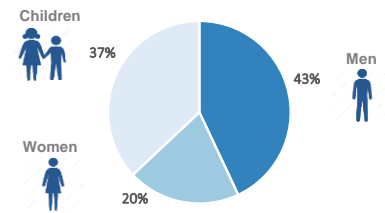

Chios Arrivals per month

Top nationalities of arrivals in Chios

Source: Hellenic Coast Guard, Police.

Age and Gender breakdown (1st - 31st Jan.)

Source: Police

Estimated daily arrivals and weekly average

Daily arrivals are estimates based on the most reliable information available provided by the authorities or based on UNHCR's/Partners activities. Daily estimates cannot be considered final and might change based on consolidated figures provided by authorities on a regular basis.