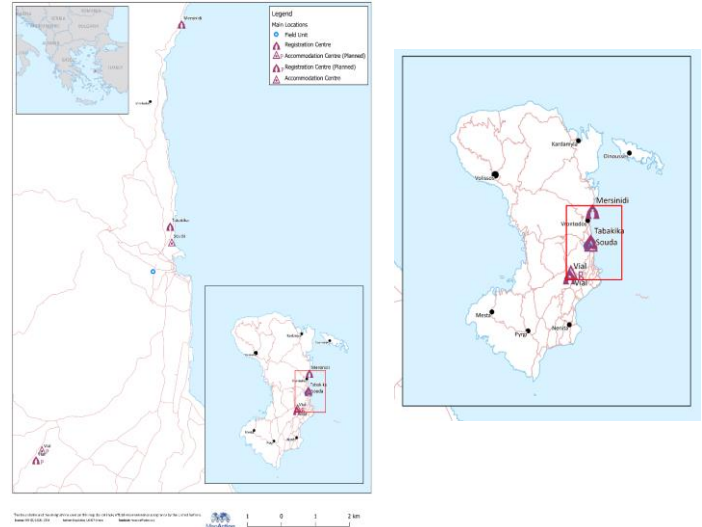

Total registered arrivals in Chios (Jan 2015 - 18 Feb 2016): **140,608**

Total arrivals in Chios during Feb 2016: **7,245**

Average daily arrivals during Feb 2016: **403**

Average daily arrivals during Jan 2016: **413**

% of arrivals in Chios compared to total (2016): **23%**

Estimated residual population staying on the island: **1,611**

(Based on estimations by UNHCR and partners' field activities)

Estimated departures to mainland: **938**

(Based on estimations provided by authorities)

Estimated # of arrivals during the last seven days
(Based on UNHCR's/Partners field activities)

12-02-2016	▼	0
13-02-2016	▲	25
14-02-2016	▼	0
15-02-2016	▲	32
16-02-2016	▲	382
17-02-2016	▲	1,264
18-02-2016	▲	1,557