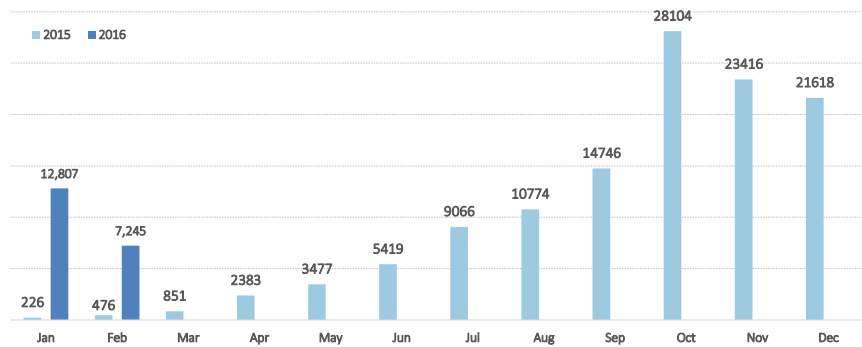

Estimated # of arrivals during the last seven days
(Based on UNHCR's/Partners field activities)

12-02-2016	▼	0
13-02-2016	▲	25
14-02-2016	▼	0
15-02-2016	▲	32
16-02-2016	▲	382
17-02-2016	▲	1,264
18-02-2016	▲	1,557

Chios Arrivals per month