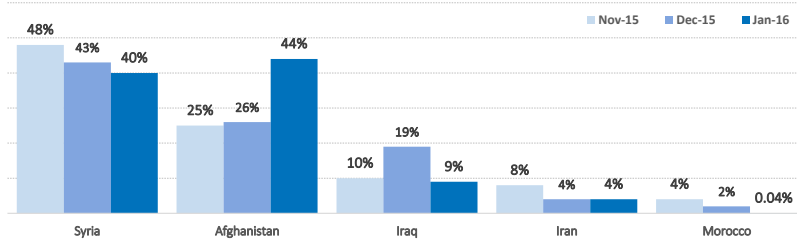

Top nationalities of arrivals in Chios

Estimated daily arrivals and weekly average