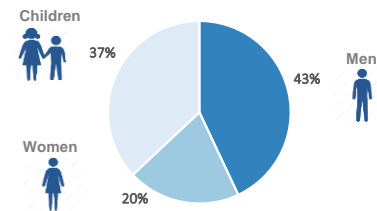

Chios Arrivals per month

Top nationalities of arrivals in Chios

Source: Hellenic Coast Guard, Police.

Age and Gender breakdown (1st - 31st Jan.)

Source: Police

Estimated daily arrivals and weekly average

Daily arrivals are estimates based on the most reliable information available provided by the authorities or based on UNHCR's/Partners activities. Daily estimates cannot be considered final and might change based on consolidated figures provided by authorities on a regular basis.