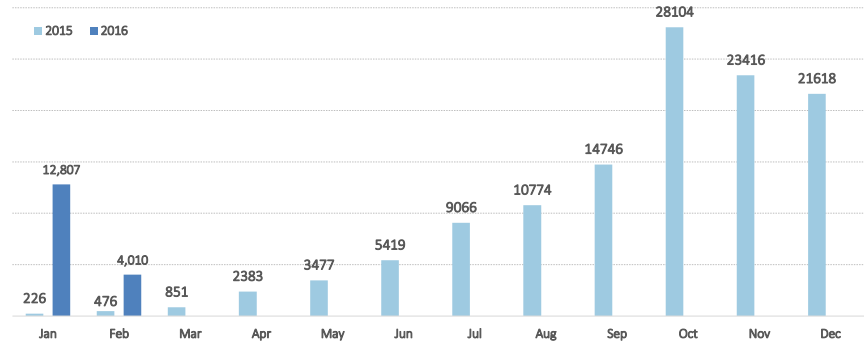

Estimated # of arrivals during the last seven days
(Based on UNHCR's/Partners field activities)

8-02-2016	▶	458
9-02-2016	▲	1,386
10-02-2016	▼	104
11-02-2016	▲	241
12-02-2016	▼	0
13-02-2016	▲	25
14-02-2016	▼	0

Chios Arrivals per month