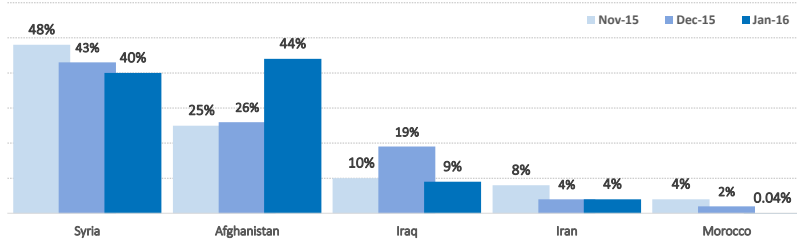

Top nationalities of arrivals in Chios

Estimated daily arrivals and weekly average