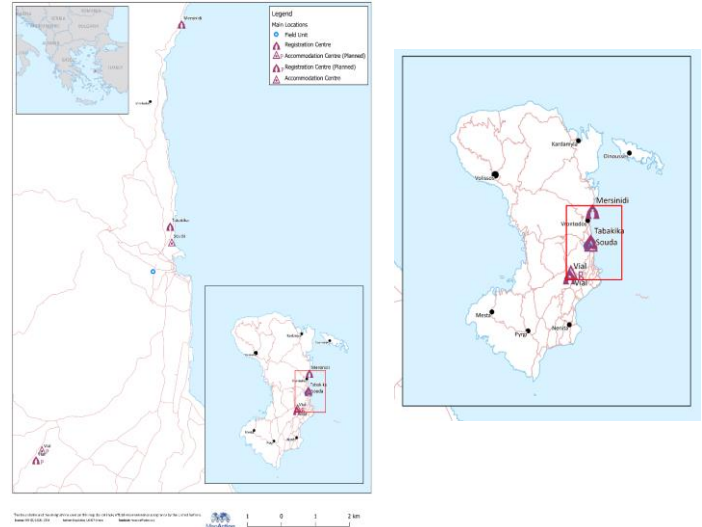

Total registered arrivals in Chios (Jan 2015 - 14 Feb 2016): **137,373**

Total arrivals in Chios during Feb 2016: **4,010**

Average daily arrivals during Feb 2016: **286**

Average daily arrivals during Jan 2016: **413**

% of arrivals in Chios compared to total (2016): **22%**

Estimated residual population staying on the island: **14**

(Based on estimations by UNHCR and partners' field activities)

Estimated departures to mainland: **24**

(Based on estimations provided by authorities)

Estimated # of arrivals during the last seven days  
(Based on UNHCR's/Partners field activities)

8-02-2016	▶	458
9-02-2016	▲	1,386
10-02-2016	▼	104
11-02-2016	▲	241
12-02-2016	▼	0
13-02-2016	▲	25
14-02-2016	▼	0