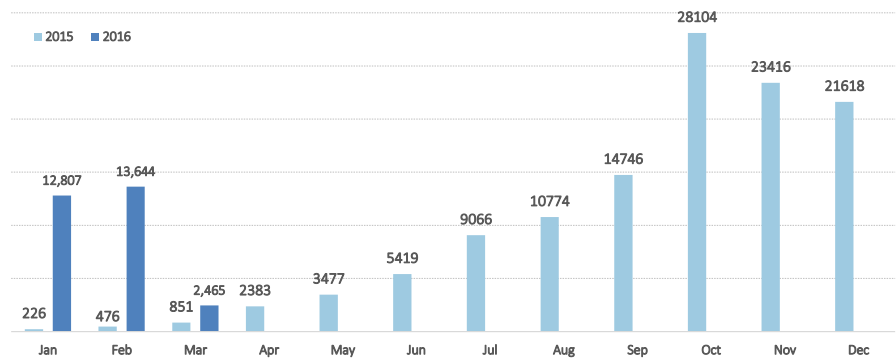

Estimated # of arrivals during the last seven days
(Based on UNHCR's/Partners field activities)

2-03-2016	▲	558
3-03-2016	▲	1,143
4-03-2016	▼	46
5-03-2016	▲	88
6-03-2016	▲	622
7-03-2016	▼	0
8-03-2016	▲	8

Chios Arrivals per month