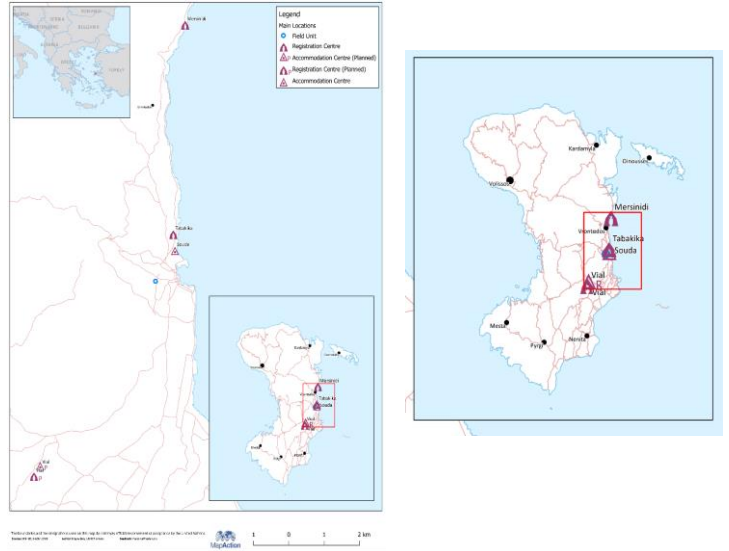

Total registered arrivals in Chios (Jan 2015 - 08 Mar 2016): **149,472**

Total arrivals in Chios during Mar 2016: **2,465**

Average daily arrivals during Mar 2016: **308**

Average daily arrivals during Feb 2016: **470**

% of arrivals in Chios compared to total (2016): **22%**

Estimated residual population staying on the island: **989**

(Based on estimations by UNHCR and partners' field activities)

Estimated departures to mainland: **50**

(Based on estimations provided by authorities)

Estimated # of arrivals during the last seven days
(Based on UNHCR's/Partners field activities)

2-03-2016	▲	558
3-03-2016	▲	1,143
4-03-2016	▼	46
5-03-2016	▲	88
6-03-2016	▲	622
7-03-2016	▼	0
8-03-2016	▲	8