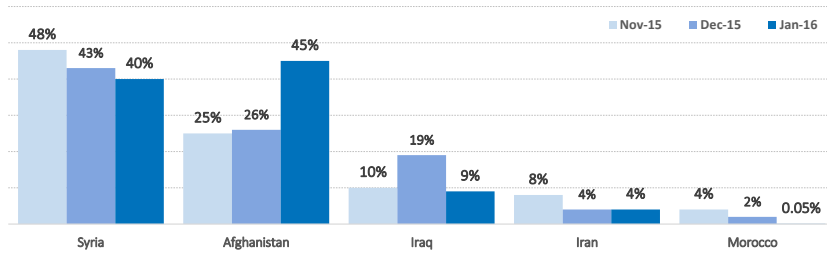

Top nationalities of arrivals in Chios

Estimated daily arrivals and weekly average