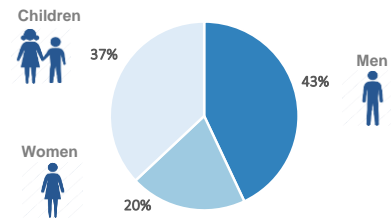

Chios Arrivals per month

Top nationalities of arrivals in Chios

Source: Hellenic Coast Guard, Police.

Age and Gender breakdown (1st - 31st Jan.)

Source: Police

Estimated daily arrivals and weekly average

Daily arrivals are estimates based on the most reliable information available provided by the authorities or based on UNHCR's/Partners activities. Daily estimates cannot be considered final and might change based on consolidated figures provided by authorities on a regular basis.