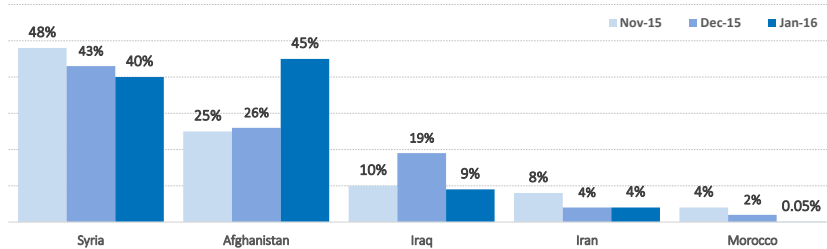

Top nationalities of arrivals in Chios