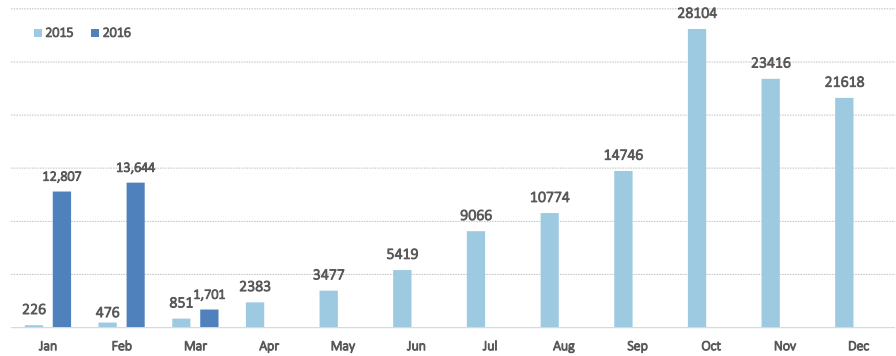

Chios Arrivals per month