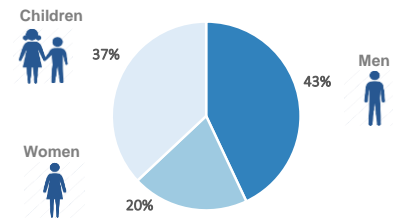

Chios Arrivals per month

Top nationalities of arrivals in Chios

Source: Hellenic Coast Guard, Police.

Age and Gender breakdown (1st - 31st Jan.)

Source: Police

Estimated daily arrivals and weekly average

Daily arrivals are estimates based on the most reliable information available provided by the authorities or based on UNHCR's/Partners activities. Daily estimates cannot be considered final and might change based on consolidated figures provided by authorities on a regular basis.