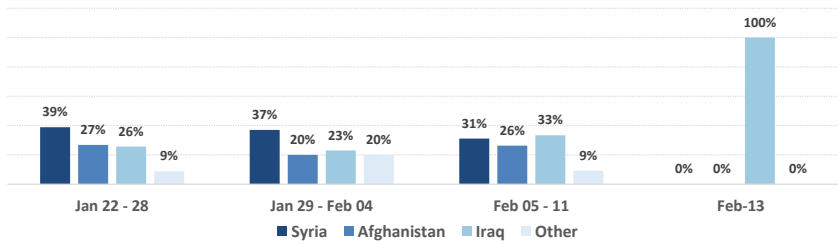

Top nationalities of arrivals in Samos