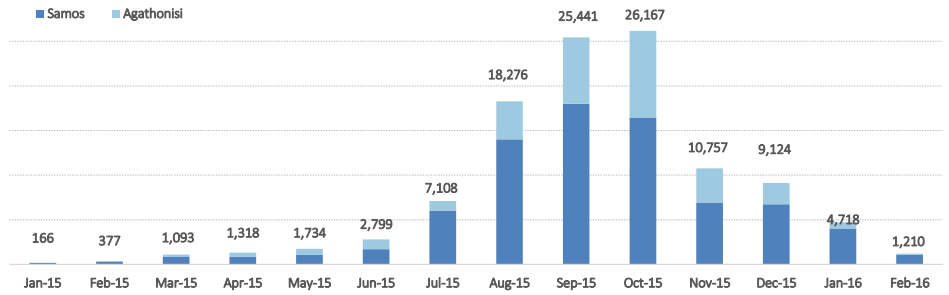

Arrivals per month