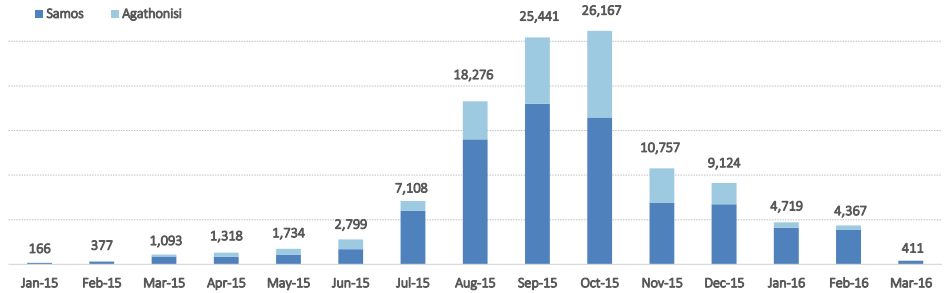

Arrivals per month