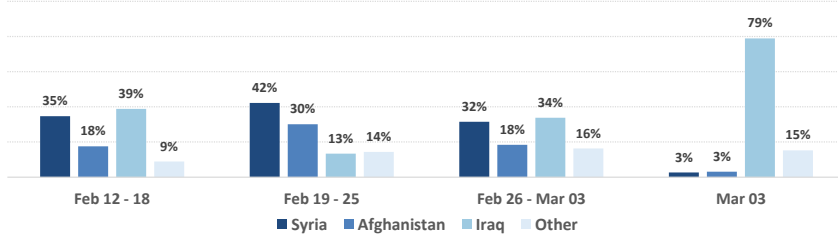

% of arrivals in Samos compared to total in Greece (2016) : **7%**

Estimated residual population staying on the island: **700**
(Based on UNHCR estimations)

Estimated departures to mainland: **403**
(Based on estimations provided by authorities)

Estimated # of arrivals during the last seven days

(Based on registration figures as provided by authorities, arrows indicating higher or lower number based on the day before)

26/02/2016	▼	413
27/02/2016	▼	157
28/02/2016	▲	193
29/02/2016	▼	71
1/03/2016	▲	125
2/03/2016	▼	63
3/03/2016	▲	223

Arrivals per month

Top nationalities of arrivals in Samos

Age and Gender (Feb 2016)

Estimated daily arrivals and weekly average

Daily arrivals are estimates based on the most reliable information available provided by the authorities. Daily estimates cannot be considered final and might change based on consolidated figures provided by authorities on a regular basis.