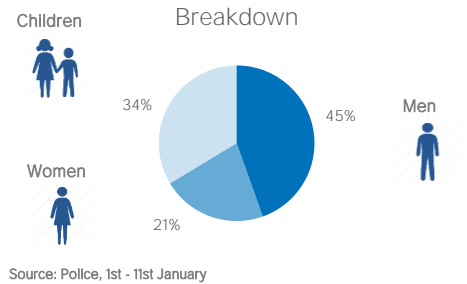

Total arrivals in Lesvos (01 Jan 2015 - 14 Feb 2016): **544,768**

Total arrivals in Lesvos during Feb 2016: **8,575**

Average daily arrivals during Feb 2016: **613**

Average daily arrivals during Jan 2016: **1,167**

% of arrivals in Lesvos compared to total: **60%**

Estimated residual population staying on the island: **682**

Estimated departures to Mainland: **86**

(Based on estimations provided by authorities)

Estimated # of arrivals during the last seven days
(Based on registration figures as provided by authorities, arrows indicating higher or lower number based on the day before)

08/02/2016	▼	1,740
09/02/2016	▲	1,407
10/02/2016	▲	255
11/02/2016	▲	12
12/02/2016	▲	5
13/02/2016	▲	1
14/02/2016	▼	15

Top nationalities of arrivals in Lesvos

Daily arrivals are estimates based on the most reliable information available provided by the authorities.
Daily estimates cannot be considered final and might change based on consolidated figures provided by authorities on a regular basis.