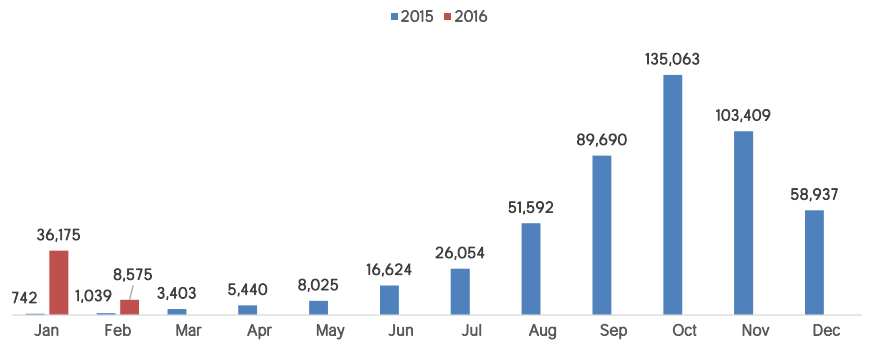

Total arrivals in Lesvos (01 Jan 2015 - 14 Feb 2016): **544,768**

Total arrivals in Lesvos during Feb 2016: **8,575**

Average daily arrivals during Feb 2016: **613**

Average daily arrivals during Jan 2016: **1,167**

% of arrivals in Lesvos compared to total: **60%**

Estimated residual population staying on the island: **682**

Estimated departures to Mainland: **86**

(Based on estimations provided by authorities)

Estimated # of arrivals during the last seven days
(Based on registration figures as provided by authorities, arrows indicating higher or lower number based on the day before)

08/02/2016	▼	1,740
09/02/2016	▲	1,407
10/02/2016	▲	255
11/02/2016	▲	12
12/02/2016	▲	5
13/02/2016	▲	1
14/02/2016	▼	15

Lesvos arrivals per month

Top nationalities of arrivals in Lesvos

Estimated daily arrivals and weekly average