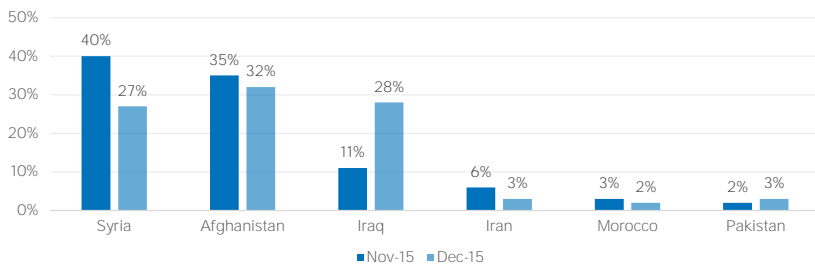

Total arrivals in Lesvos (01 Jan 2015 - 14 Feb 2016): **544,768**

Total arrivals in Lesvos during Feb 2016: **8,575**

Average daily arrivals during Feb 2016: **613**

Average daily arrivals during Jan 2016: **1,167**

% of arrivals in Lesvos compared to total: **60%**

Estimated residual population staying on the island: **682**

Estimated departures to Mainland: **86**

(Based on estimations provided by authorities)

Estimated # of arrivals during the last seven days
(Based on registration figures as provided by authorities, arrows indicating higher or lower number based on the day before)

08/02/2016	▼	1,740
09/02/2016	▲	1,407
10/02/2016	▲	255
11/02/2016	▲	12
12/02/2016	▲	5
13/02/2016	▲	1
14/02/2016	▼	15

Lesvos arrivals per month

Top nationalities of arrivals in Lesvos

Estimated daily arrivals and weekly average