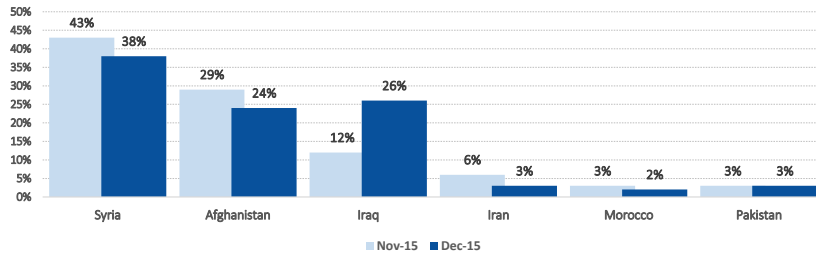

Top nationalities of arrivals in Greece