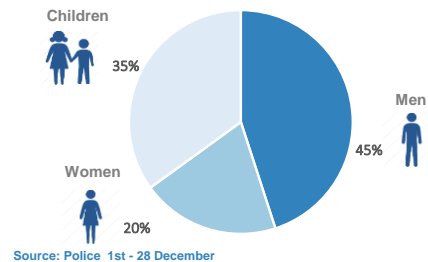

**Arrivals per month**

**Top nationalities of arrivals in Greece**

Source: Police, Hellenic Coast Guard

**Age and Gender (1st - 28 Dec.)**

Source: Police 1st - 28 December

**Estimated daily arrivals and weekly average**