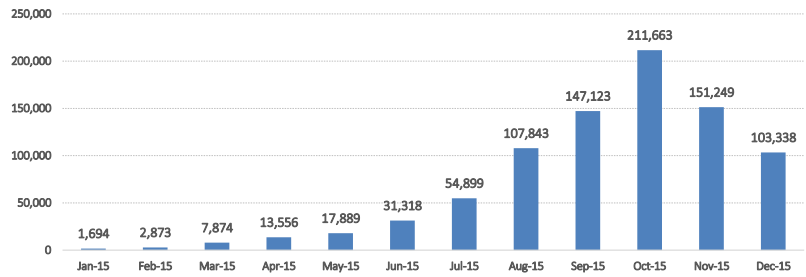

Arrivals per month