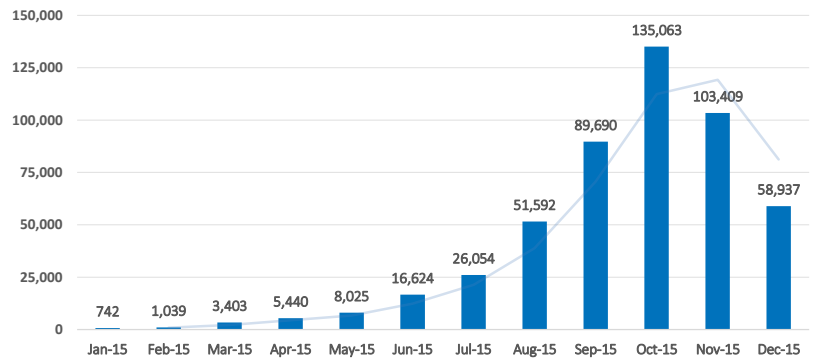

Lesvos Arrivals per month