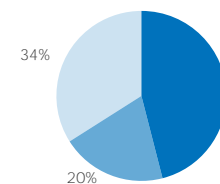

Lesvos Arrivals per month

Top nationalities of arrivals in Lesvos

Children

Breakdown

Women

Source: Police, 1st - 21st December

Estimated daily arrivals and weekly average

Daily arrivals are estimates based on the most reliable information available provided by the authorities.