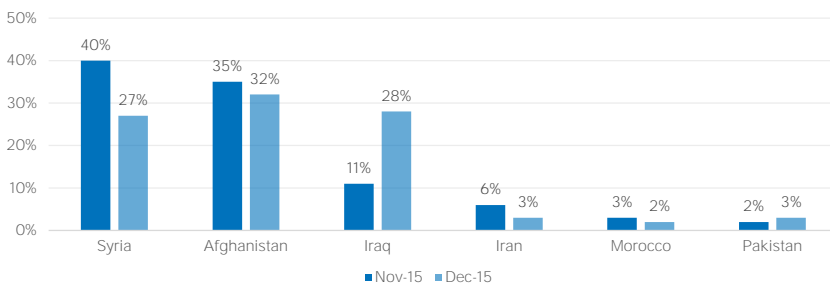

% of arrivals in Lesvos compared to total:

59%

Estimated residual population staying on the island

(Based on estimations provided by authorities)

1,346

Estimated departures to Mainland

(Based on estimations provided by authorities)

1,753

Estimated # of arrivals during the last seven days

(Based on registration figures as provided by authorities, arrows indicating higher or lower number based on the day before)

25/12/2015	▼	1,470
26/12/2015	▲	1,852
27/12/2015	▼	1,850
28/12/2015	▼	1,842
29/12/2015	▲	1,998
30/12/2015	▼	1,890
31/12/2015	▼	792

Lesvos Arrivals per month

Top nationalities of arrivals in Lesvos

Children

Breakdown

Women

Source: Police, 1st - 21st December

Estimated daily arrivals and weekly average

Daily arrivals are estimates based on the most reliable information available provided by the authorities.