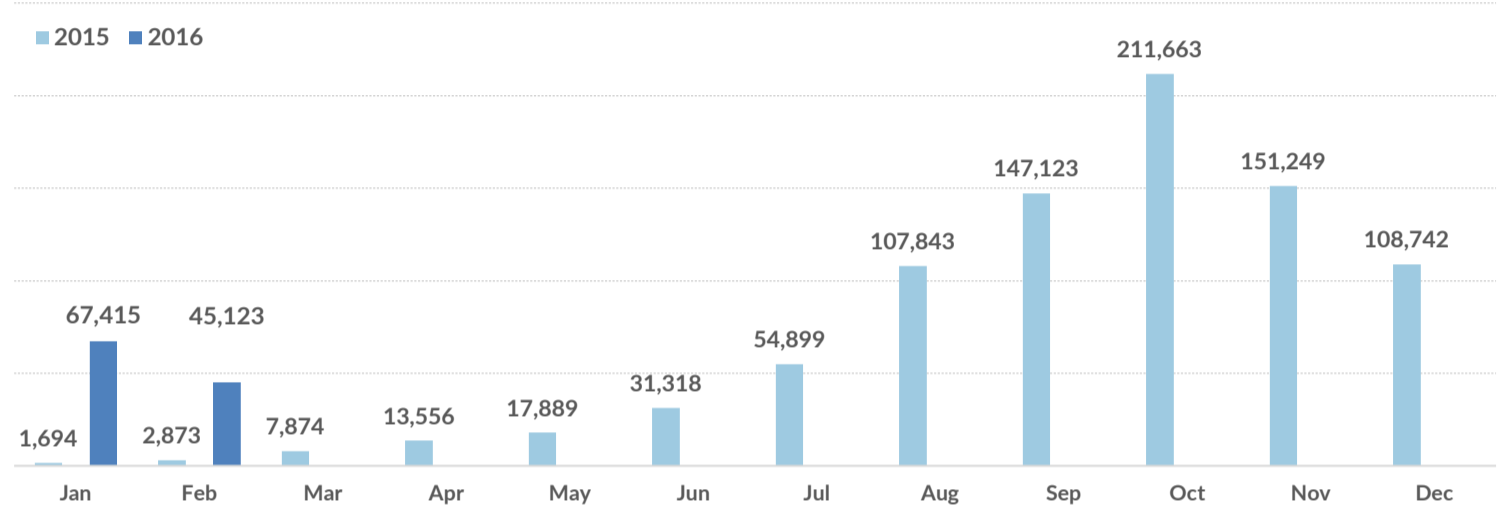

Arrivals per month