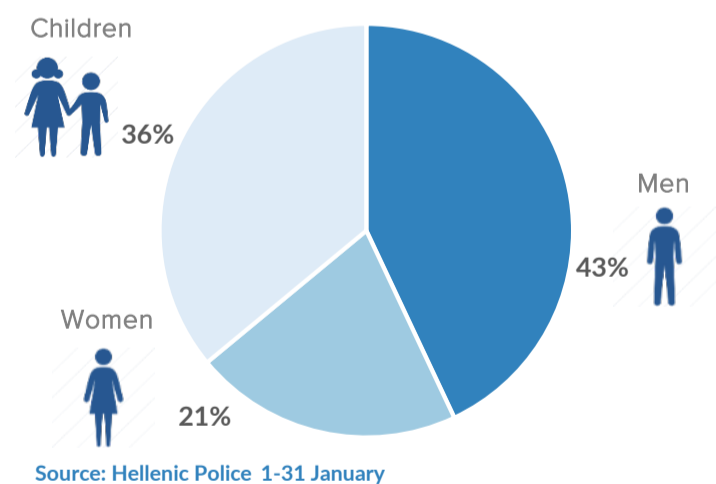

**Age and Gender (1-31 Jan.)**

Source: Hellenic Police 1-31 January

**Estimated daily arrivals and weekly average**

Daily arrivals are estimates based on the most reliable information available provided by the authorities. Daily estimates cannot be considered final and might change based on consolidated figures provided by