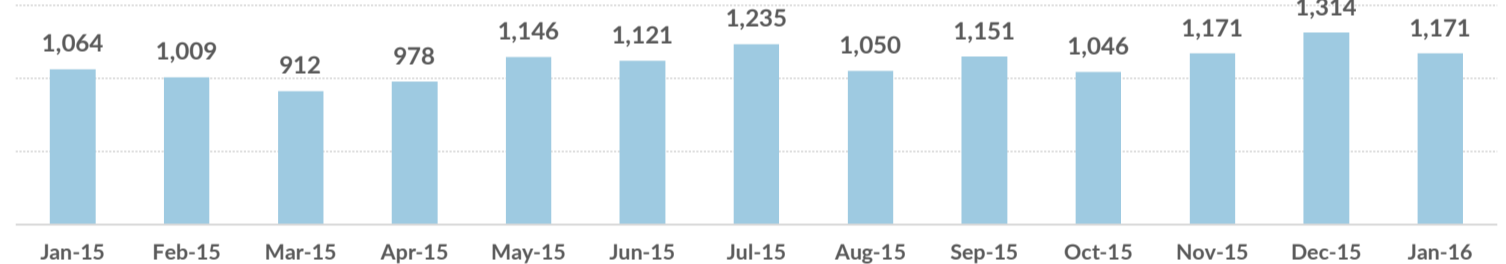

Asylum applications

(Applications are not necessarily made by new arrivals)