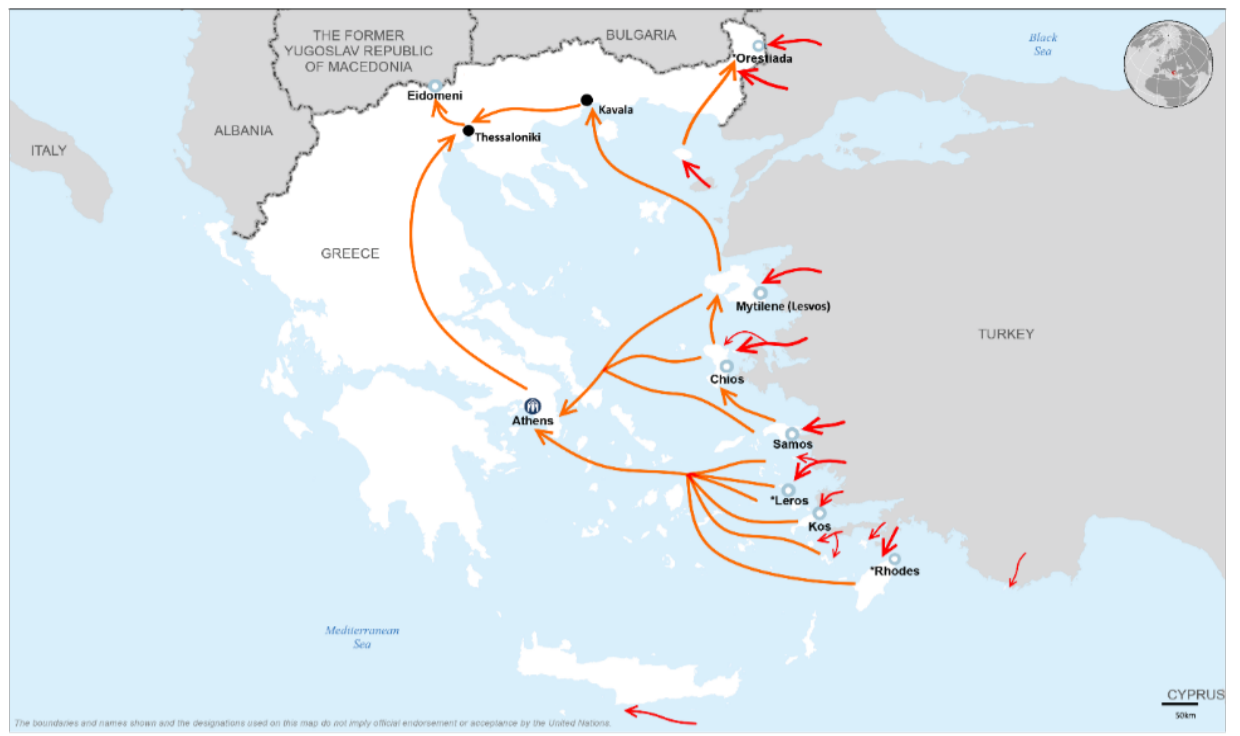

**Total arrivals in Greece (Jan - 25 Feb 2016):** **112,538**

**Total arrivals in Greece during Feb 2016:** **45,123**

**Average daily arrivals during Feb 2016:** **1,805**

**Average daily arrivals during Jan 2016:** **2,175**

**Total asylum applications during Jan 2016:** **1,171**

**Dead and missing**  
**272 dead - 152 missing (2015)**  
**96 dead - 34 missing (28 Jan. 2016)**

(Source: Hellenic Coast Guard, Greek territorial waters)