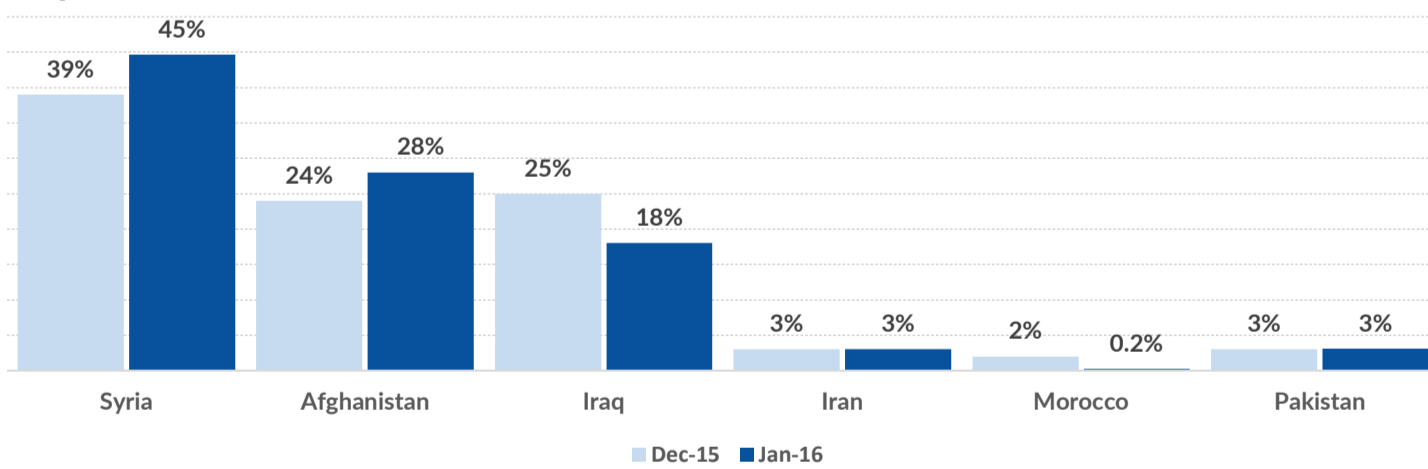

Top nationalities of arrivals in Greece