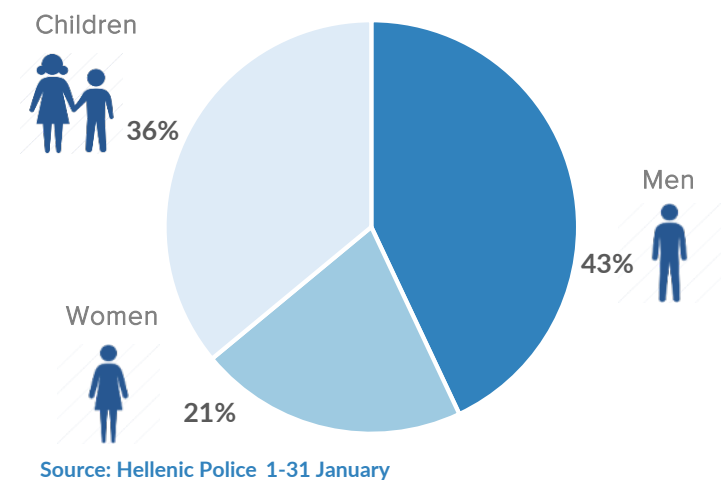

Age and Gender (1-31 Jan.)