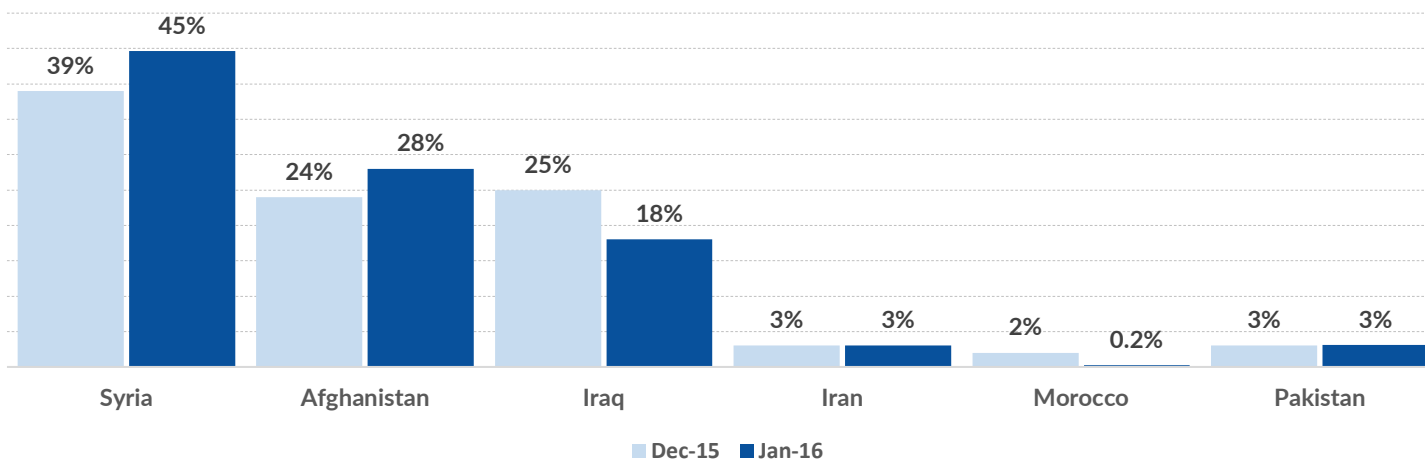

Top nationalities of arrivals in Greece