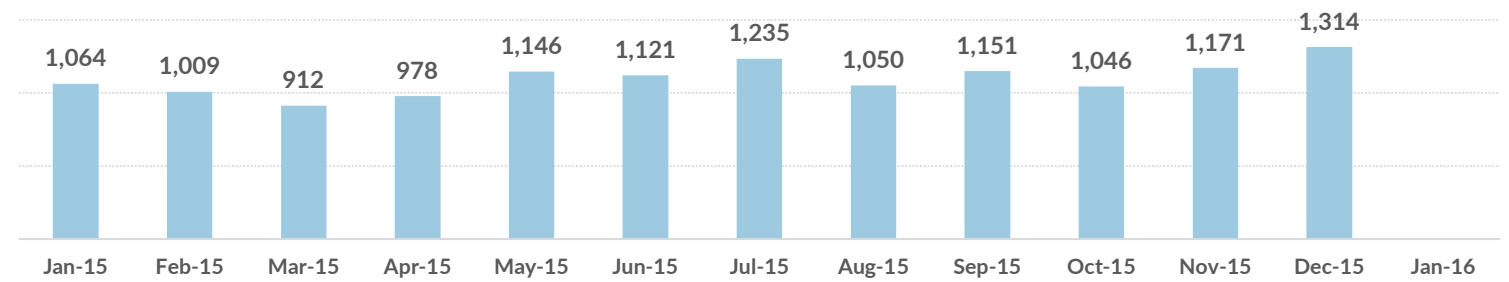

Total arrivals in Greece (Jan 2015 - 24 Feb 2016): 960,673

Total arrivals in Greece during Feb 2016: 43,448

Average daily arrivals during Feb 2016: 1,810

Average daily arrivals during Jan 2016: 1,952

Total asylum applications during Dec 2015: 1,314

Dead and missing
272 dead - 152 missing (2015)
96 dead - 34 missing (28 Jan. 2016)

(Source: Hellenic Coast Guard, Greek territorial waters)

Arrivals per month

Asylum applications

(Applications are not necessarily made by new arrivals)