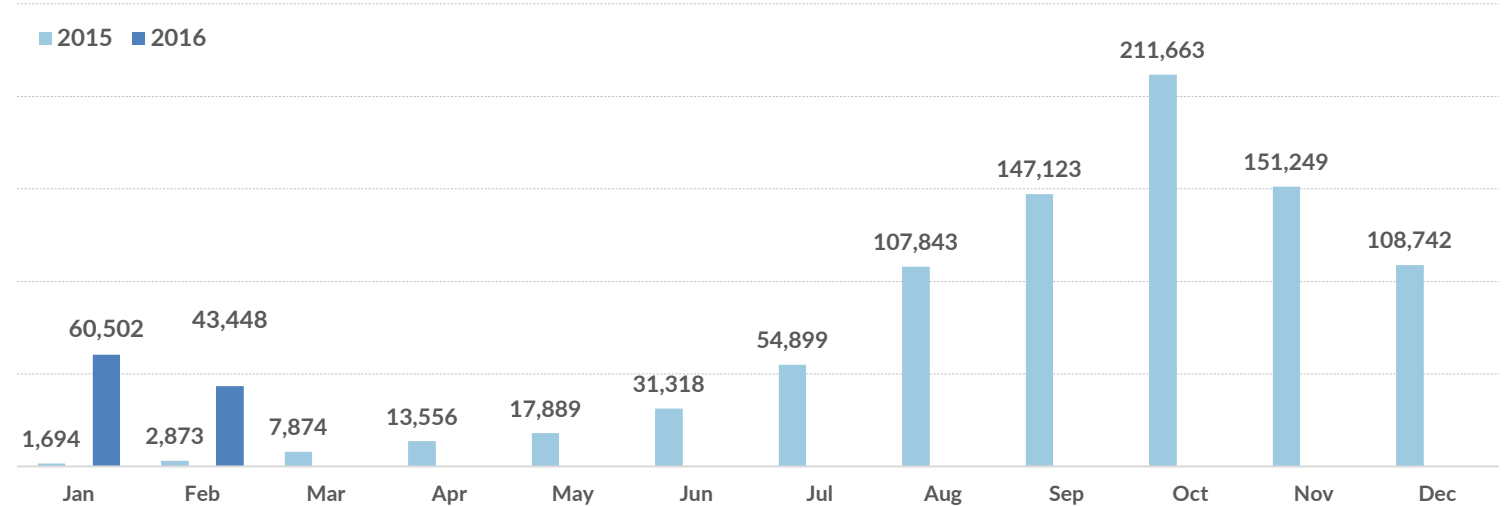

Total arrivals in Greece (Jan 2015 - 24 Feb 2016): 960,673

Total arrivals in Greece during Feb 2016: 43,448

Average daily arrivals during Feb 2016: 1,810

Average daily arrivals during Jan 2016: 1,952

Total asylum applications during Dec 2015: 1,314

Dead and missing
272 dead - 152 missing (2015)
96 dead - 34 missing (28 Jan. 2016)

(Source: Hellenic Coast Guard, Greek territorial waters)

Arrivals per month

Asylum applications

(Applications are not necessarily made by new arrivals)