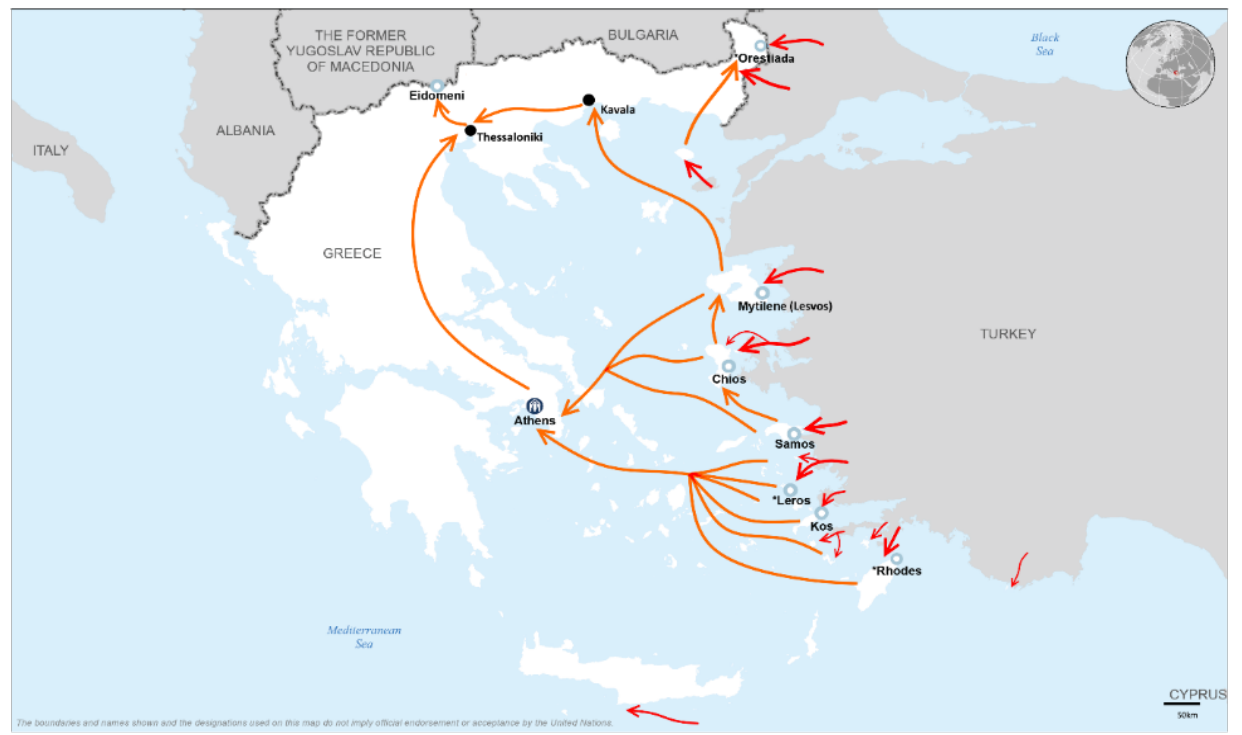

Total arrivals in Greece (Jan 2015 - 24 Feb 2016): 960,673

Total arrivals in Greece during Feb 2016: 43,448

Average daily arrivals during Feb 2016: 1,810

Average daily arrivals during Jan 2016: 1,952

Total asylum applications during Dec 2015: 1,314

Dead and missing
272 dead - 152 missing (2015)
96 dead - 34 missing (28 Jan. 2016)

(Source: Hellenic Coast Guard, Greek territorial waters)

Arrivals per month

Asylum applications

(Applications are not necessarily made by new arrivals)