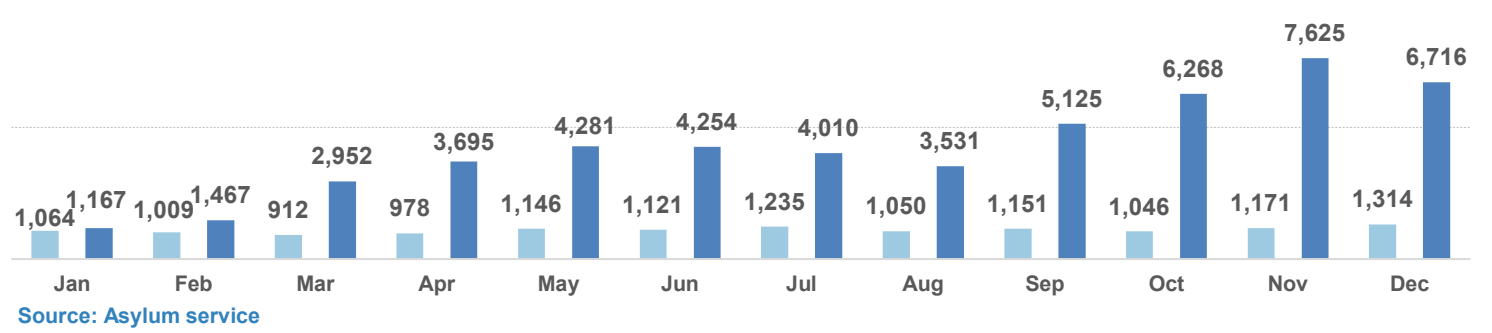

Estimated departures from islands to Mainland during Feb 2017: **778**

Dead and missing
272 dead - 152 missing (2015)
146 dead - 51 missing (Nov. 2016)
(Source: Hellenic Coast Guard, Greek territorial waters)

Arrivals per month

Estimated # of arrivals during the last seven days

(Based on arrivals or registration figures as provided by authorities, arrows indicating higher or lower number based on the day before)

6-02-2017	▲	54
7-02-2017	▲	57
8-02-2017	▼	52
9-02-2017	▼	0
10-02-2017	▲	16
11-02-2017	▲	28
12-02-2017	▼	0

Asylum applications

(Applications are not necessarily made by new arrivals)

Relocation Procedures (up to 15 January)