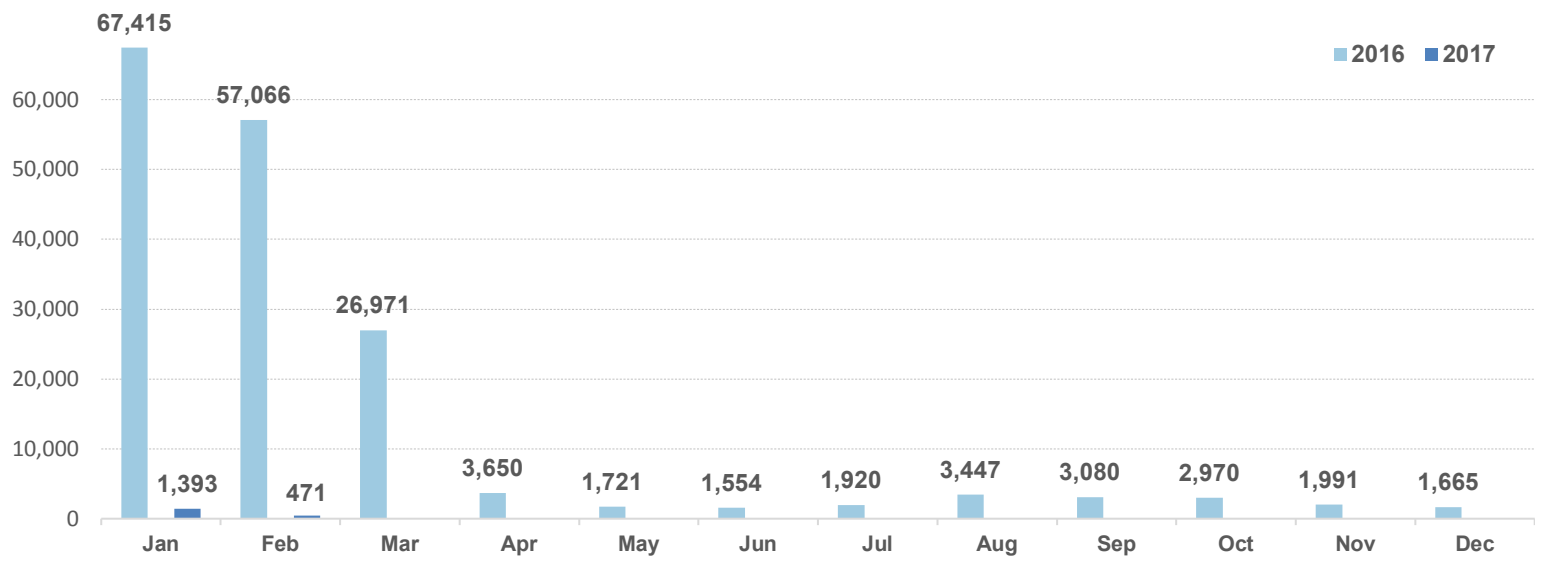

Total arrivals in Greece (Jan - Feb 2017): **1,864**

Total arrivals in Greece during Feb 2017: **471**

Average daily arrivals during Feb 2017: **39**

Average daily arrivals during Jan 2017: **45**

Daily estimated departures from islands to Mainland: **13**

Estimated departures from islands to Mainland during Feb 2017: **778**

Dead and missing
272 dead - 152 missing (2015)
146 dead - 51 missing (Nov. 2016)
(Source: Hellenic Coast Guard, Greek territorial waters)

Arrivals per month

Estimated # of arrivals during the last seven days

(Based on arrivals or registration figures as provided by authorities, arrows indicating higher or lower number based on the day before)