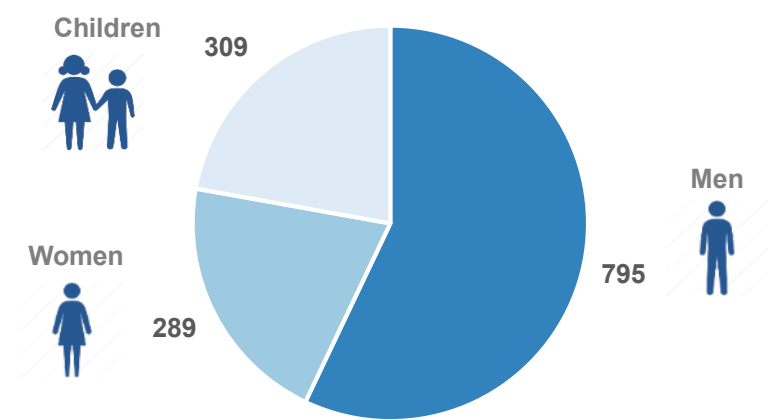

Total Relocation Requests: **13,865**
Implemented Transfers (Departures): **7,441**

Source: Asylum service

Top nationalities of arrivals in Greece

Source: Hellenic Police. Partial data.

Age and Gender (January 2017)