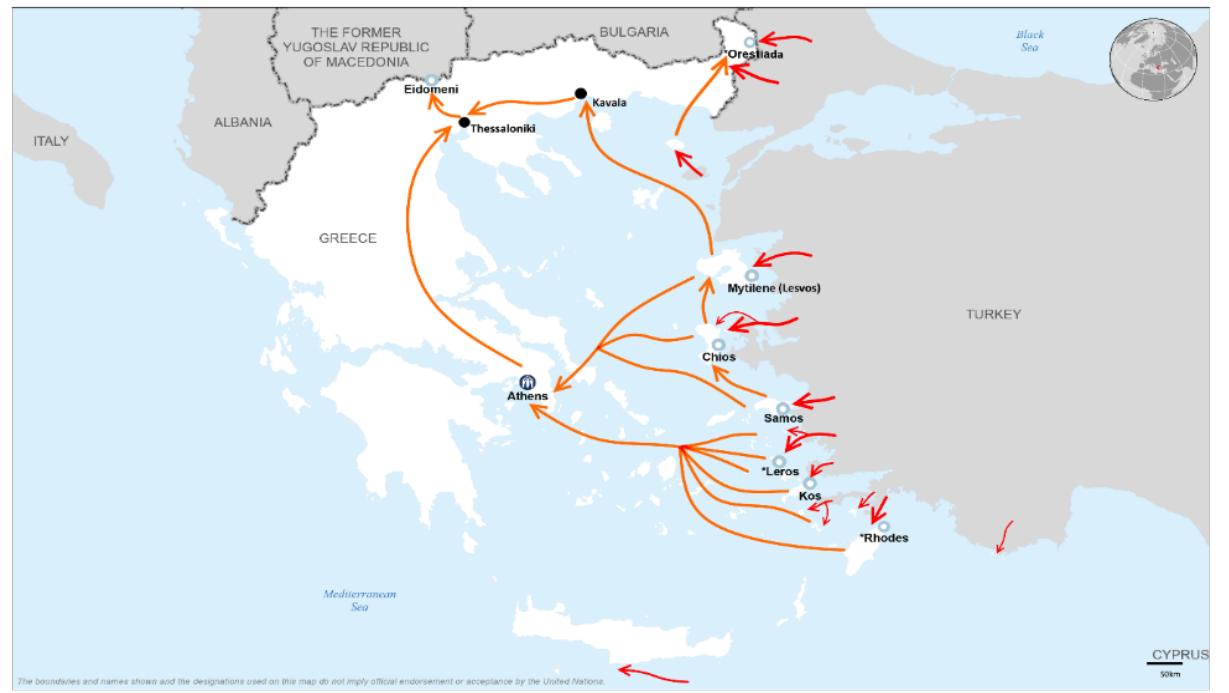

Total arrivals in Greece (Jan - Feb 2017): **1,864**

Total arrivals in Greece during Feb 2017: **471**

Average daily arrivals during Feb 2017: **39**

Average daily arrivals during Jan 2017: **45**

Daily estimated departures from islands to Mainland: **13**

Estimated departures from islands to Mainland during Feb 2017: **778**

Dead and missing
272 dead - 152 missing (2015)
146 dead - 51 missing (Nov. 2016)
(Source: Hellenic Coast Guard, Greek territorial waters)