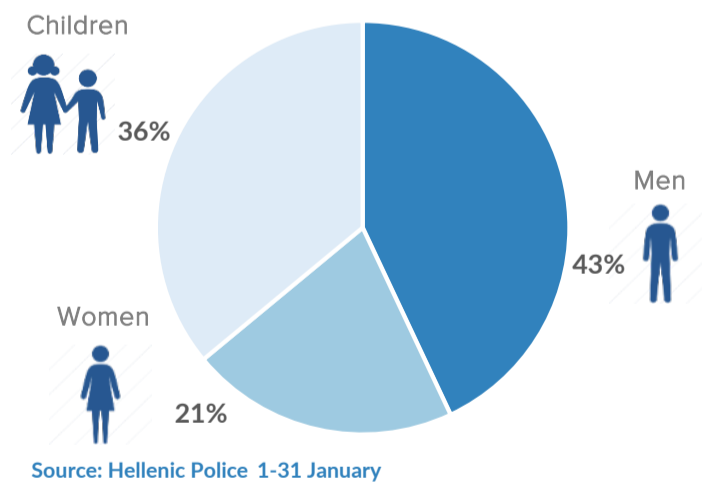

Age and Gender (1-31 Jan.)