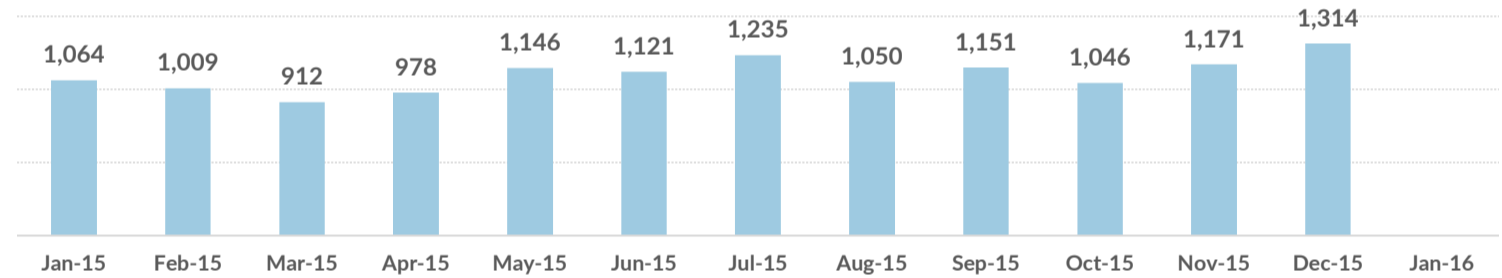

Asylum applications

(Applications are not necessarily made by new arrivals)