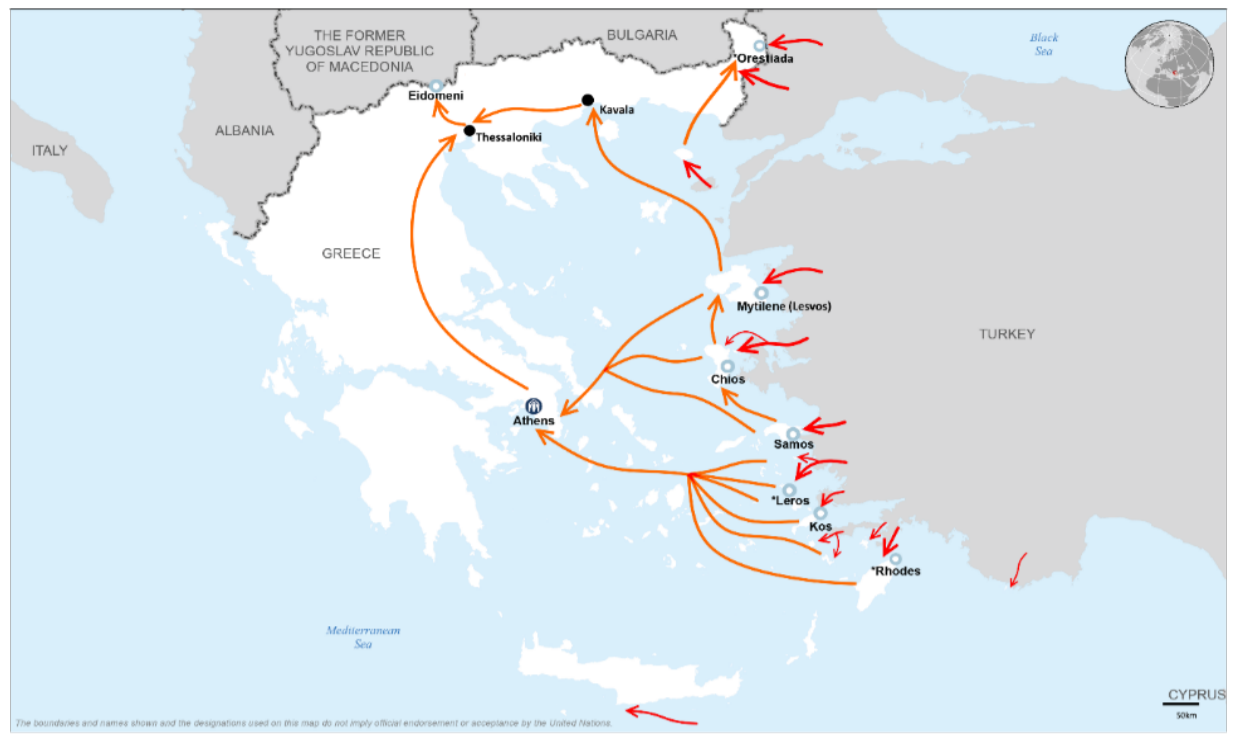

Total arrivals in Greece (Jan 2015 - 20 Feb 2016): **950,992**

Total arrivals in Greece during Feb 2016: **33,767**

Average daily arrivals during Feb 2016: **1,688**

Average daily arrivals during Jan 2016: **1,952**

Total asylum applications during Dec 2015: **1,314**

Dead and missing
272 dead - 152 missing (2015)
96 dead - 34 missing (28 Jan. 2016)

(Source: Hellenic Coast Guard, Greek territorial waters)

Arrivals per month

Estimated # of arrivals during the last seven days

(Based on registration figures as provided by authorities, arrows indicating higher or lower number based on the day before)

14-02-2016	▼	51
15-02-2016	▲	181
16-02-2016	▲	1,783
17-02-2016	▲	4,611
18-02-2016	▲	4,824
19-02-2016	▼	2,440
20-02-2016	▲	3,772