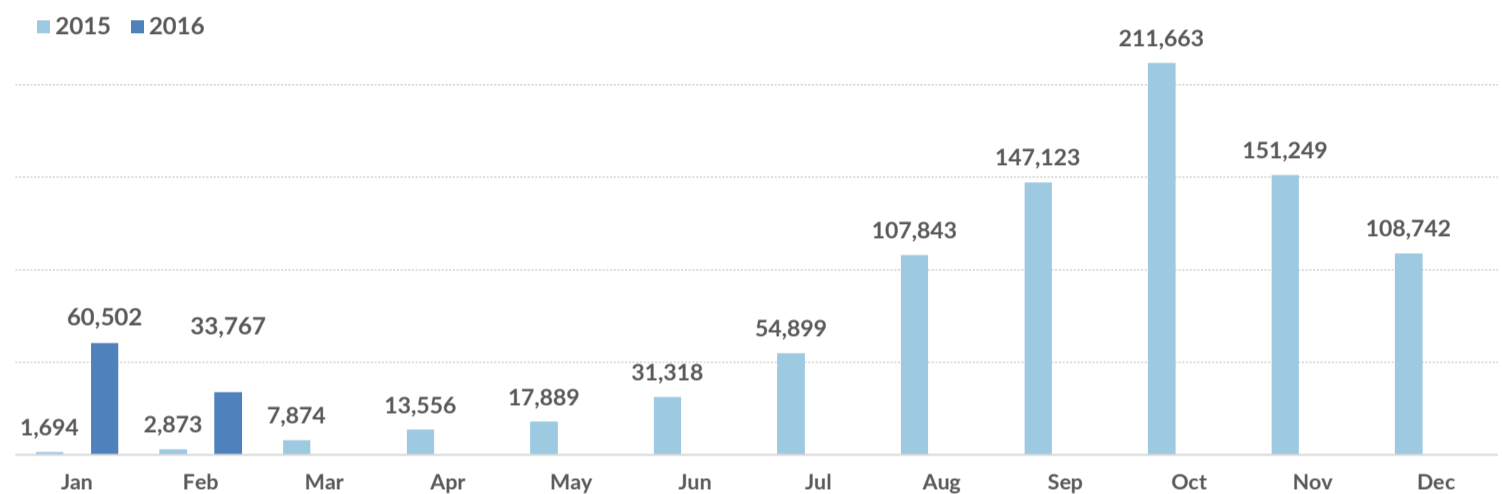

Total arrivals in Greece (Jan 2015 - 20 Feb 2016): **950,992**

Total arrivals in Greece during Feb 2016: **33,767**

Average daily arrivals during Feb 2016: **1,688**

Average daily arrivals during Jan 2016: **1,952**

Total asylum applications during Dec 2015: **1,314**

Dead and missing
272 dead - 152 missing (2015)
96 dead - 34 missing (28 Jan. 2016)

(Source: Hellenic Coast Guard, Greek territorial waters)

Arrivals per month

Estimated # of arrivals during the last seven days

(Based on registration figures as provided by authorities, arrows indicating higher or lower number based on the day before)

14-02-2016	▼	51
15-02-2016	▲	181
16-02-2016	▲	1,783
17-02-2016	▲	4,611
18-02-2016	▲	4,824
19-02-2016	▼	2,440
20-02-2016	▲	3,772