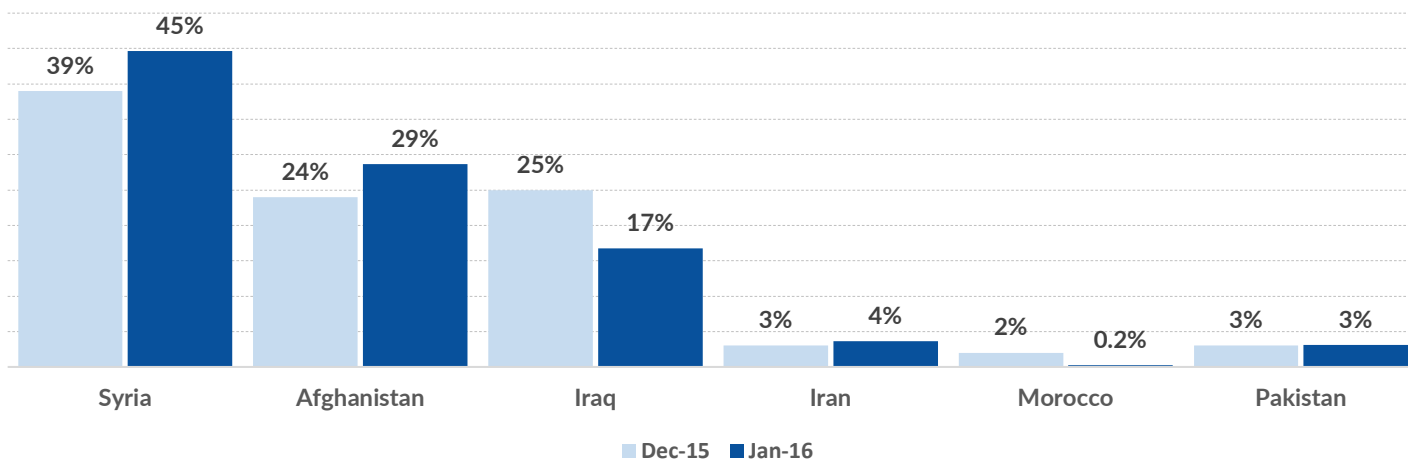

Top nationalities of arrivals in Greece