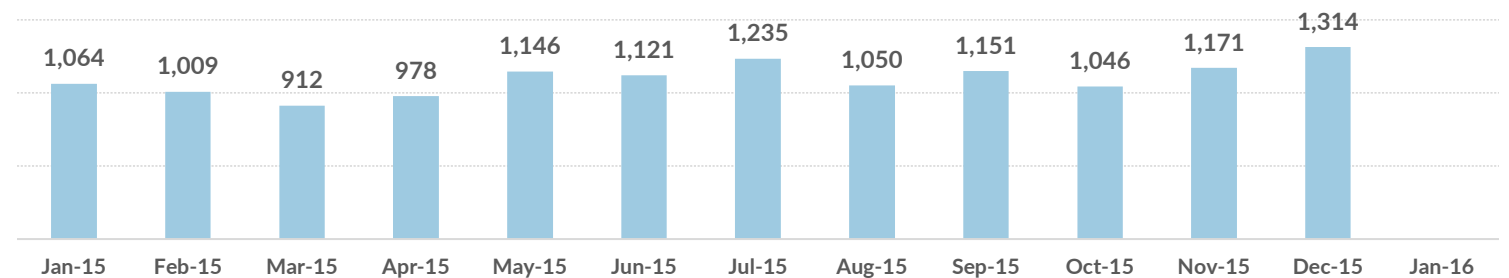

Asylum applications

(Applications are not necessarily made by new arrivals)