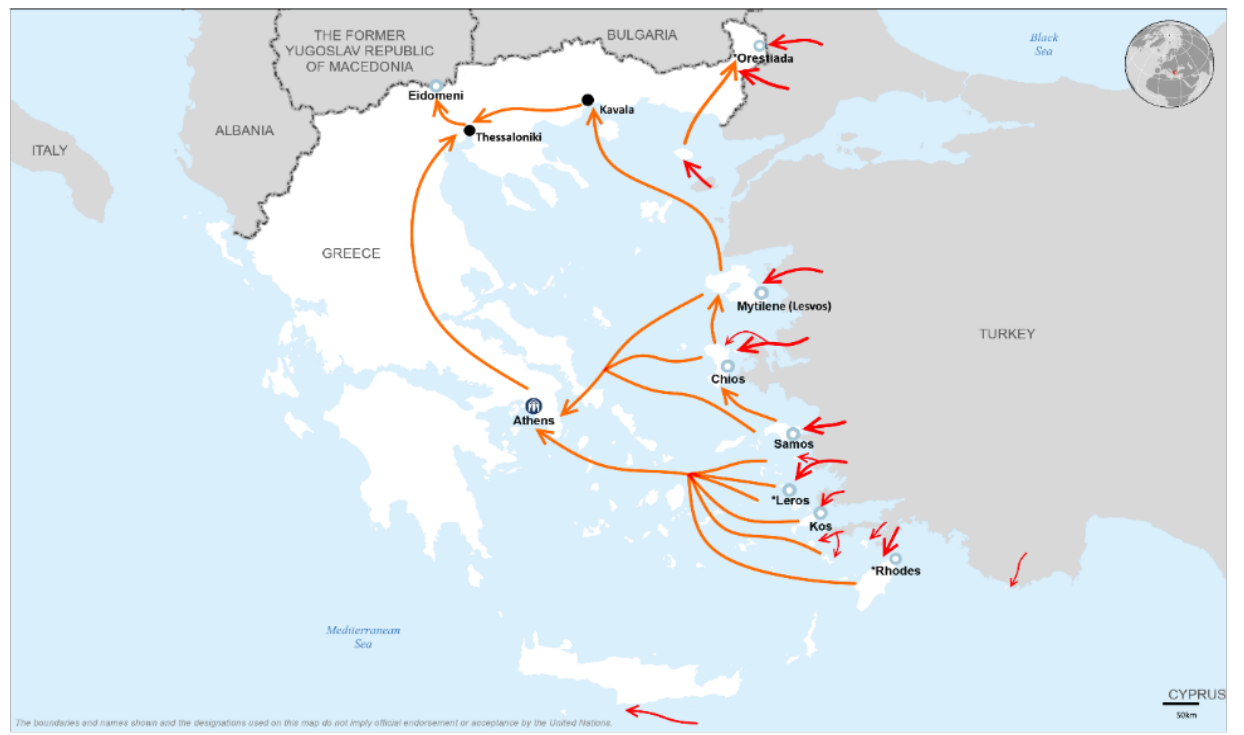

Total arrivals in Greece (Jan 2015 - 18 Feb 2016): **944,780**

Total arrivals in Greece during Feb 2016: **27,555**

Average daily arrivals during Feb 2016: **1,531**

Average daily arrivals during Jan 2016: **1,952**

Total asylum applications during Dec 2015: **1,314**

**Dead and missing**  
**272 dead - 152 missing (2015)**  
**96 dead - 34 missing (28 Jan. 2016)**

(Source: Hellenic Coast Guard, Greek territorial waters)

Arrivals per month

Estimated # of arrivals during the last seven days

(Based on registration figures as provided by authorities, arrows indicating higher or lower number based on the day before)

12-02-2016	▼	123
13-02-2016	▲	186
14-02-2016	▼	51
15-02-2016	▲	181
16-02-2016	▲	1,783
17-02-2016	▲	4,611
18-02-2016	▲	4,824