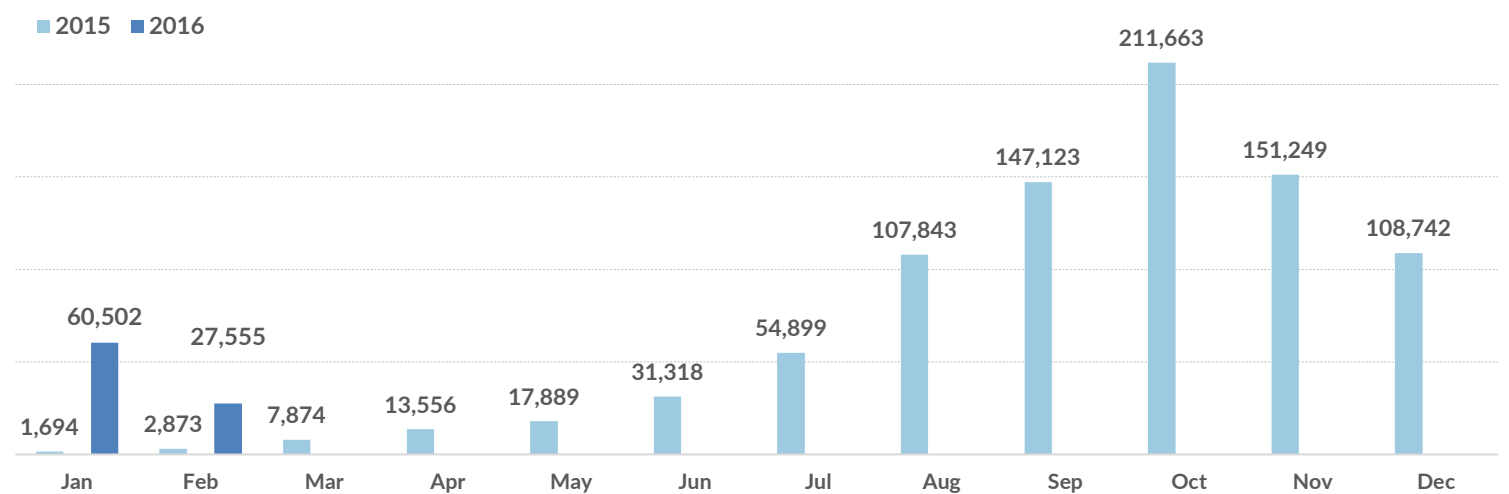

Total arrivals in Greece (Jan 2015 - 18 Feb 2016): **944,780**

Total arrivals in Greece during Feb 2016: **27,555**

Average daily arrivals during Feb 2016: **1,531**

Average daily arrivals during Jan 2016: **1,952**

Total asylum applications during Dec 2015: **1,314**

**Dead and missing**  
**272 dead - 152 missing (2015)**  
**96 dead - 34 missing (28 Jan. 2016)**

(Source: Hellenic Coast Guard, Greek territorial waters)

Arrivals per month

Estimated # of arrivals during the last seven days

(Based on registration figures as provided by authorities, arrows indicating higher or lower number based on the day before)

12-02-2016	▼	123
13-02-2016	▲	186
14-02-2016	▼	51
15-02-2016	▲	181
16-02-2016	▲	1,783
17-02-2016	▲	4,611
18-02-2016	▲	4,824