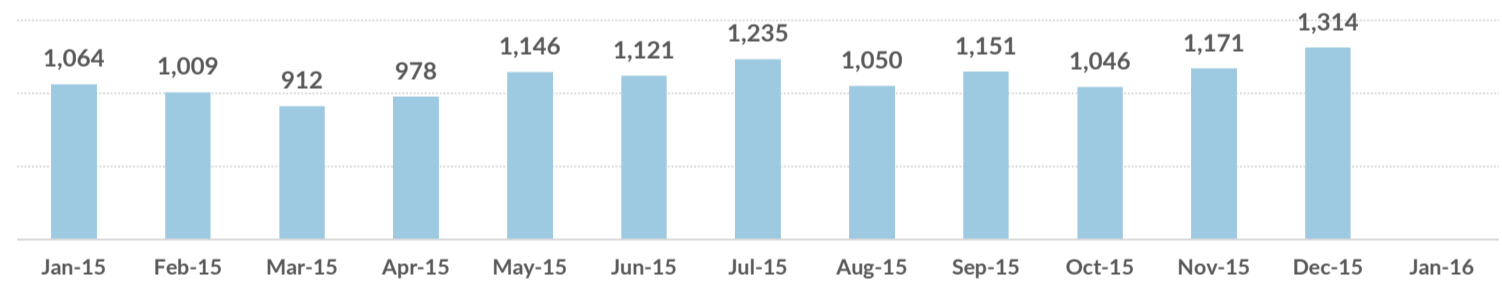

Asylum applications

(Applications are not necessarily made by new arrivals)