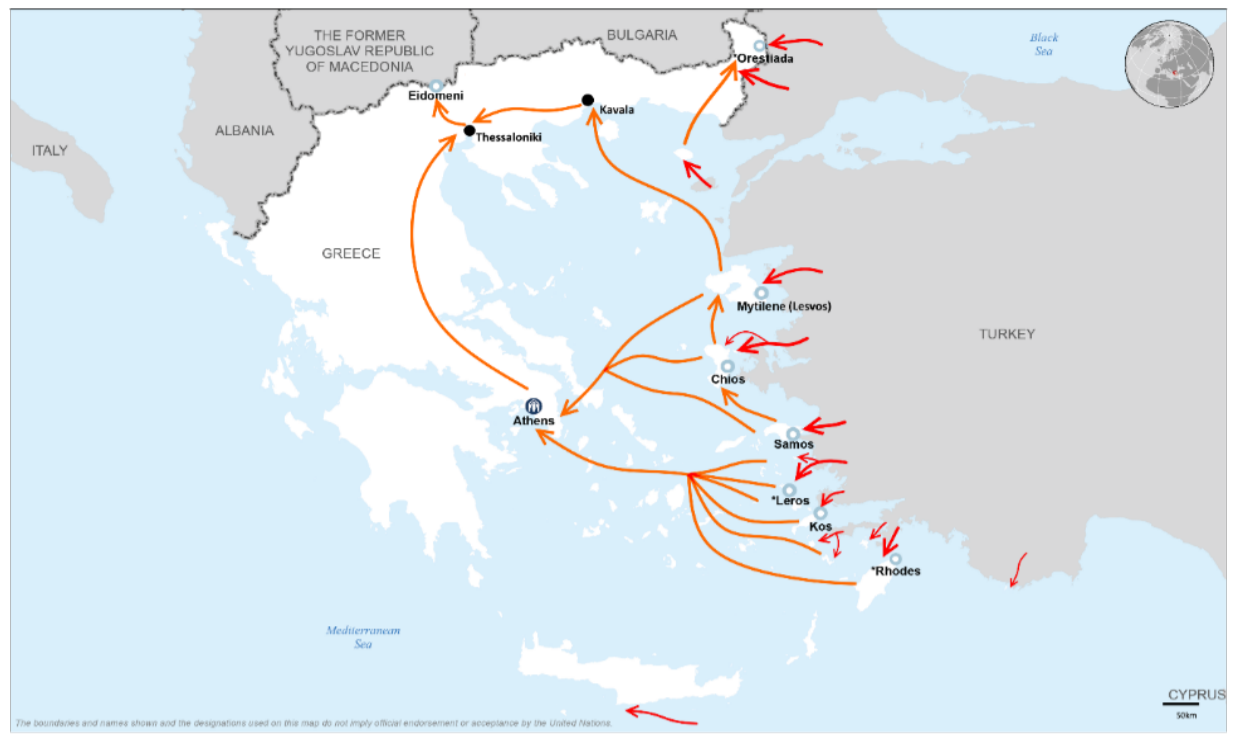

Total arrivals in Greece (Jan 2015 - 17 Feb 2016): **939,956**

Total arrivals in Greece during Feb 2016: **22,731**

Average daily arrivals during Feb 2016: **1,337**

Average daily arrivals during Jan 2016: **1,952**

Total asylum applications during Dec 2015: **1,314**

Dead and missing
272 dead - 152 missing (2015)
96 dead - 34 missing (28 Jan. 2016)

(Source: Hellenic Coast Guard, Greek territorial waters)

Arrivals per month

Estimated # of arrivals during the last seven days

(Based on registration figures as provided by authorities, arrows indicating higher or lower number based on the day before)

11-02-2016	▼	502
12-02-2016	▼	123
13-02-2016	▲	186
14-02-2016	▼	51
15-02-2016	▲	181
16-02-2016	▲	1,783
17-02-2016	▲	4,611