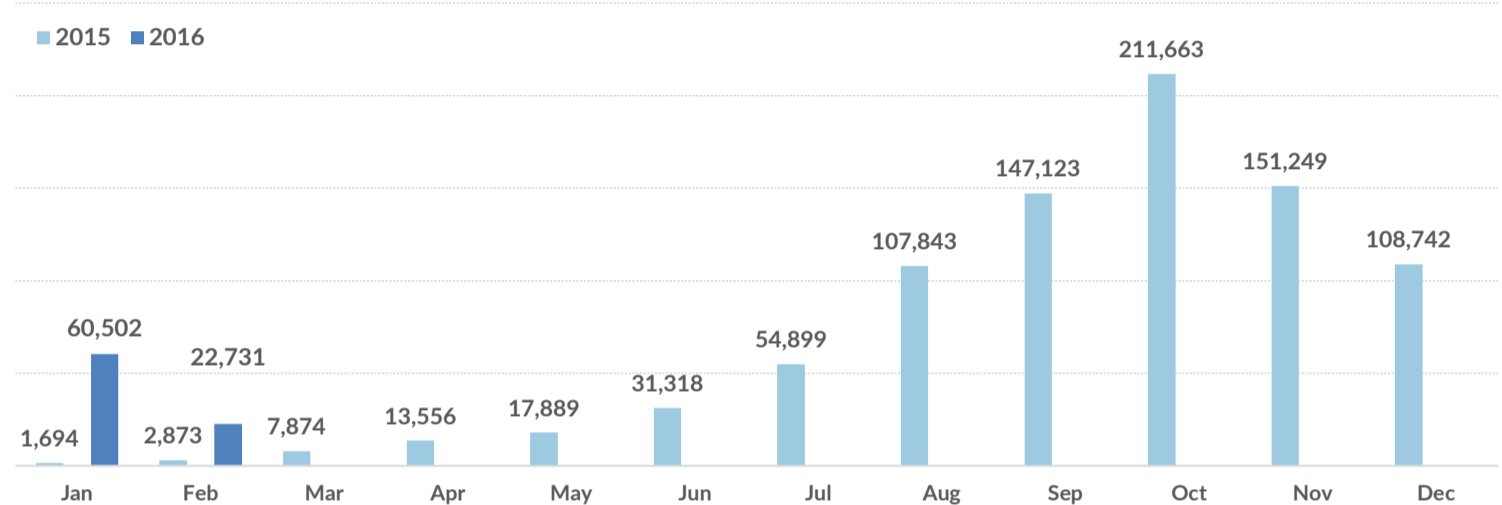

Total arrivals in Greece (Jan 2015 - 17 Feb 2016): **939,956**

Total arrivals in Greece during Feb 2016: **22,731**

Average daily arrivals during Feb 2016: **1,337**

Average daily arrivals during Jan 2016: **1,952**

Total asylum applications during Dec 2015: **1,314**

Dead and missing
272 dead - 152 missing (2015)
96 dead - 34 missing (28 Jan. 2016)

(Source: Hellenic Coast Guard, Greek territorial waters)

Arrivals per month

Estimated # of arrivals during the last seven days

(Based on registration figures as provided by authorities, arrows indicating higher or lower number based on the day before)

11-02-2016	▼	502
12-02-2016	▼	123
13-02-2016	▲	186
14-02-2016	▼	51
15-02-2016	▲	181
16-02-2016	▲	1,783
17-02-2016	▲	4,611