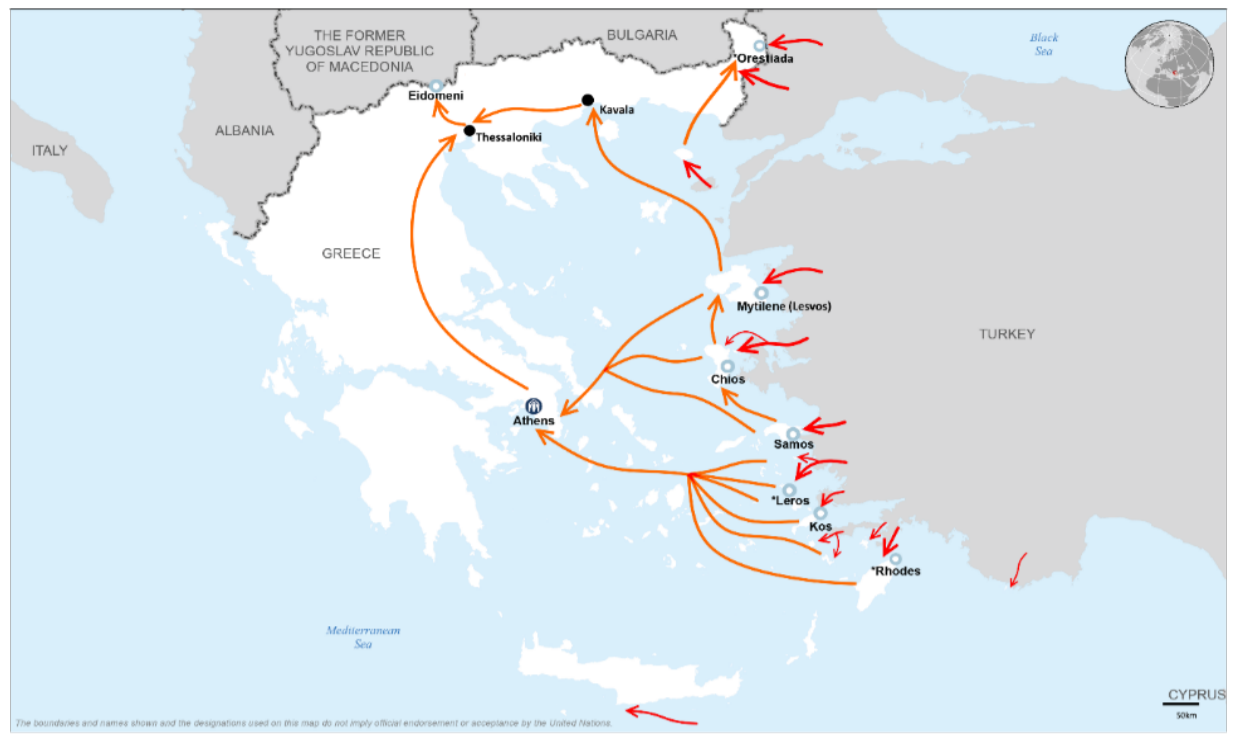

Total arrivals in Greece (Jan 2015 - 16 Feb 2016): **935,345**

Total arrivals in Greece during Feb 2016: **18,120**

Average daily arrivals during Feb 2016: **1,133**

Average daily arrivals during Jan 2016: **1,952**

Total asylum applications during Dec 2015: **1,314**

**Dead and missing**  
**272 dead - 152 missing (2015)**  
**96 dead - 34 missing (28 Jan. 2016)**

(Source: Hellenic Coast Guard, Greek territorial waters)

Arrivals per month

Estimated # of arrivals during the last seven days

(Based on registration figures as provided by authorities, arrows indicating higher or lower number based on the day before)

10-02-2016	▼	1,071
11-02-2016	▼	502
12-02-2016	▼	123
13-02-2016	▲	186
14-02-2016	▼	51
15-02-2016	▲	181
16-02-2016	▲	1,783