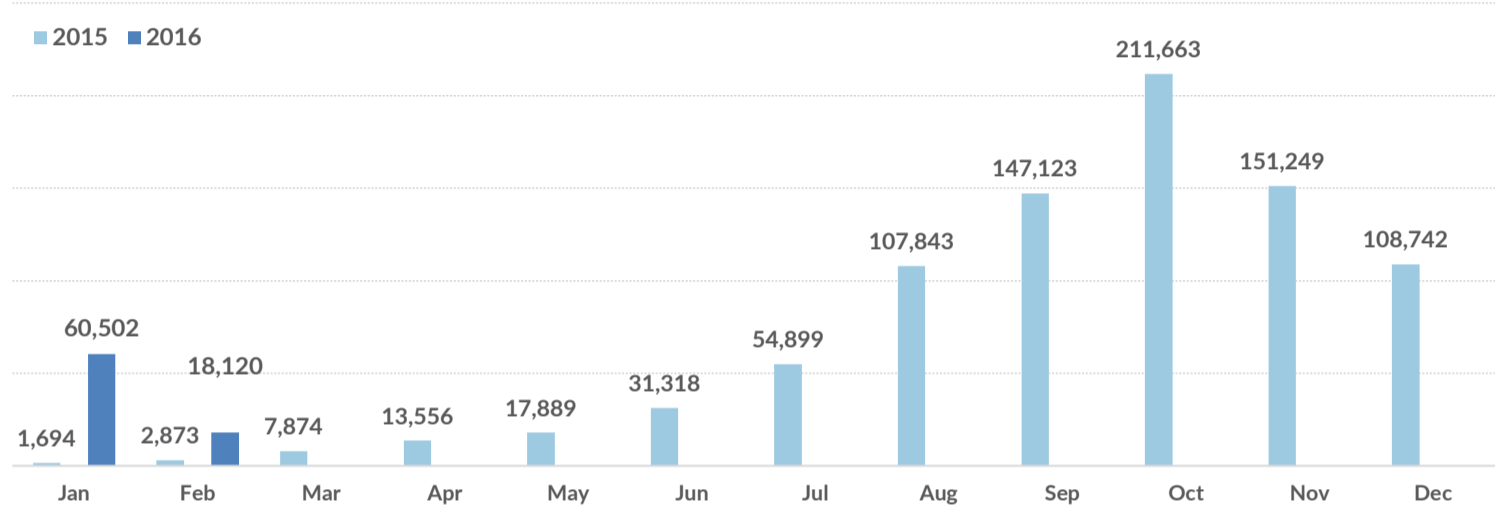

Total arrivals in Greece (Jan 2015 - 16 Feb 2016): **935,345**

Total arrivals in Greece during Feb 2016: **18,120**

Average daily arrivals during Feb 2016: **1,133**

Average daily arrivals during Jan 2016: **1,952**

Total asylum applications during Dec 2015: **1,314**

**Dead and missing**  
**272 dead - 152 missing (2015)**  
**96 dead - 34 missing (28 Jan. 2016)**

(Source: Hellenic Coast Guard, Greek territorial waters)

Arrivals per month

Estimated # of arrivals during the last seven days

(Based on registration figures as provided by authorities, arrows indicating higher or lower number based on the day before)

10-02-2016	▼	1,071
11-02-2016	▼	502
12-02-2016	▼	123
13-02-2016	▲	186
14-02-2016	▼	51
15-02-2016	▲	181
16-02-2016	▲	1,783