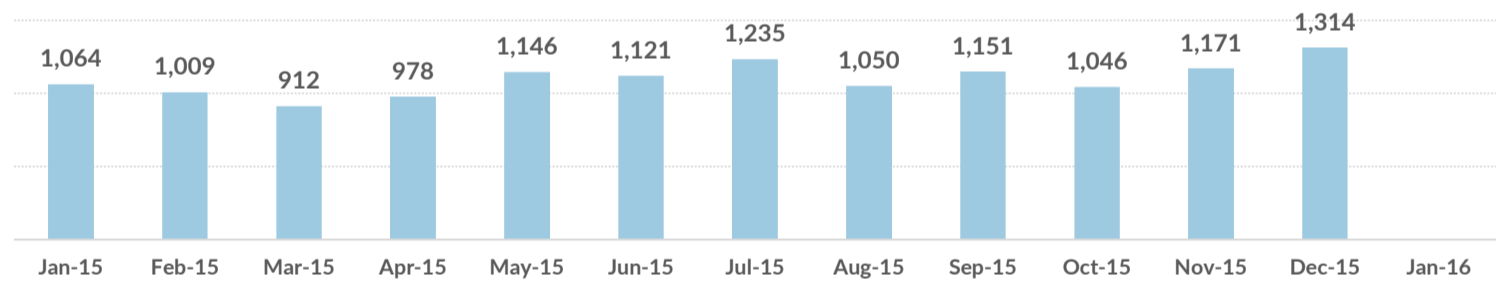

Asylum applications

(Applications are not necessarily made by new arrivals)