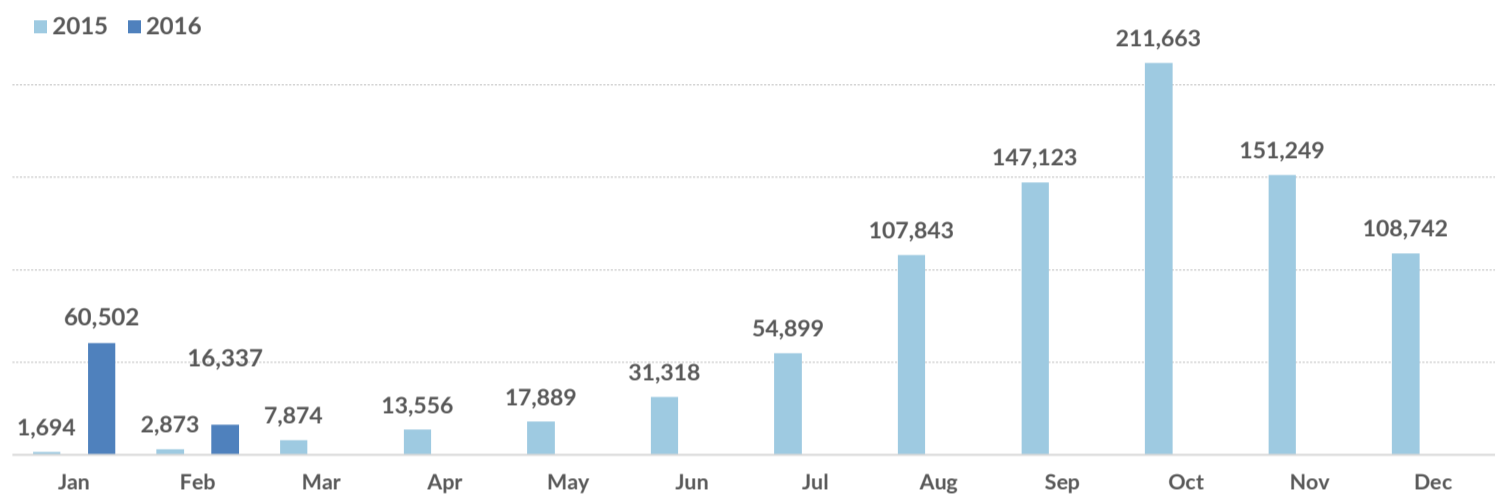

Total arrivals in Greece (Jan 2015 - 15 Feb 2016): **933,562**

Total arrivals in Greece during Feb 2016: **16,337**

Average daily arrivals during Feb 2016: **1,089**

Average daily arrivals during Jan 2016: **1,952**

Total asylum applications during Dec 2015: **1,314**

Dead and missing
272 dead - 152 missing (2015)
96 dead - 34 missing (28 Jan. 2016)

(Source: Hellenic Coast Guard, Greek territorial waters)

Arrivals per month

Asylum applications

(Applications are not necessarily made by new arrivals)

Source: Asylum service

Estimated # of arrivals during the last seven days

(Based on registration figures as provided by authorities, arrows indicating higher or lower number based on the day before)