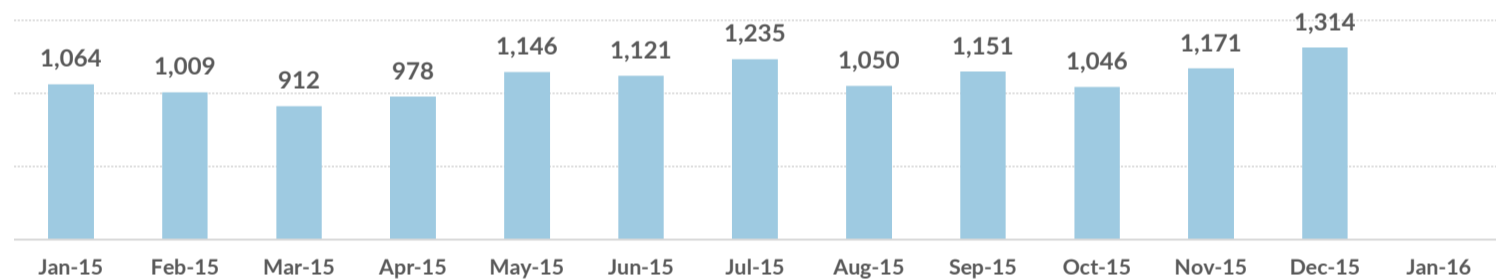

Total arrivals in Greece (Jan 2015 - 15 Feb 2016): **933,562**

Total arrivals in Greece during Feb 2016: **16,337**

Average daily arrivals during Feb 2016: **1,089**

Average daily arrivals during Jan 2016: **1,952**

Total asylum applications during Dec 2015: **1,314**

Dead and missing
272 dead - 152 missing (2015)
96 dead - 34 missing (28 Jan. 2016)

(Source: Hellenic Coast Guard, Greek territorial waters)

Arrivals per month

Asylum applications

(Applications are not necessarily made by new arrivals)

Source: Asylum service

Estimated # of arrivals during the last seven days

(Based on registration figures as provided by authorities, arrows indicating higher or lower number based on the day before)