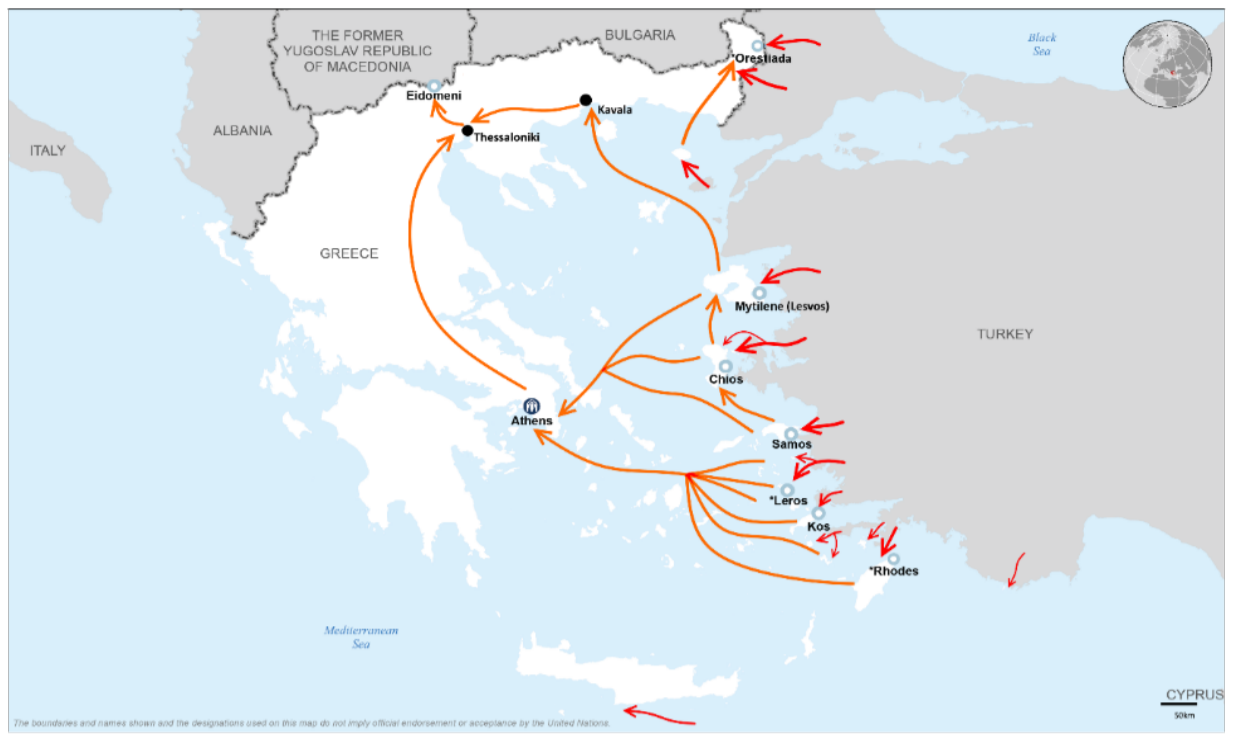

Total arrivals in Greece (Jan 2015 - 15 Feb 2016): **933,562**

Total arrivals in Greece during Feb 2016: **16,337**

Average daily arrivals during Feb 2016: **1,089**

Average daily arrivals during Jan 2016: **1,952**

Total asylum applications during Dec 2015: **1,314**

Dead and missing
272 dead - 152 missing (2015)
96 dead - 34 missing (28 Jan. 2016)

(Source: Hellenic Coast Guard, Greek territorial waters)

Arrivals per month