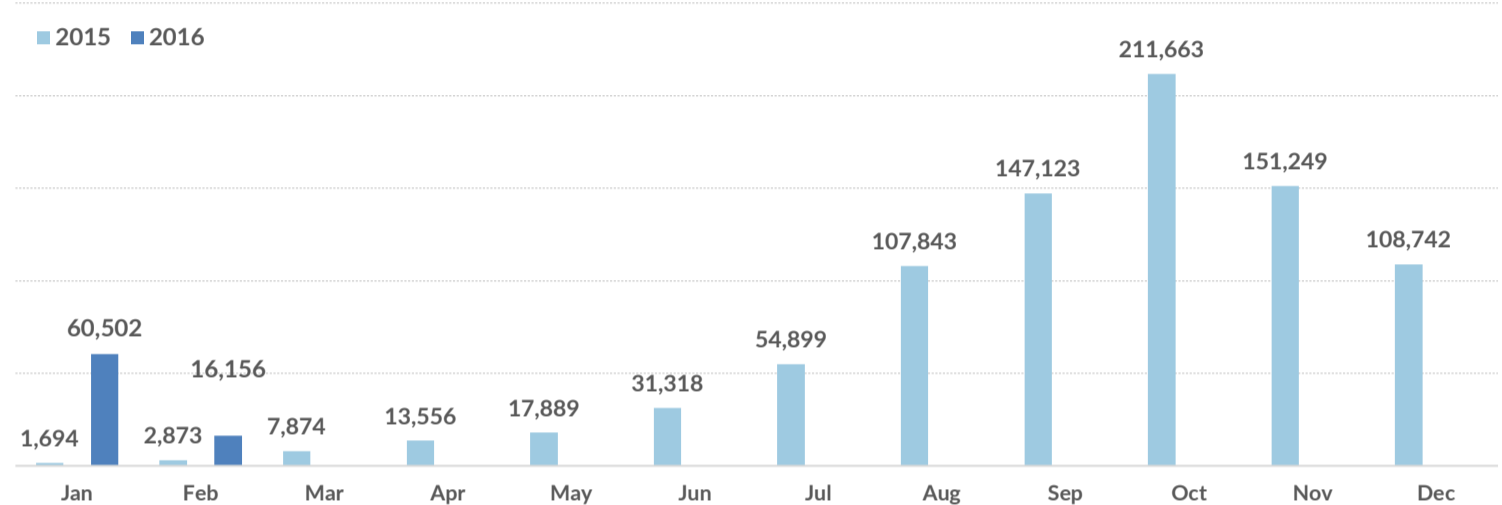

Arrivals per month