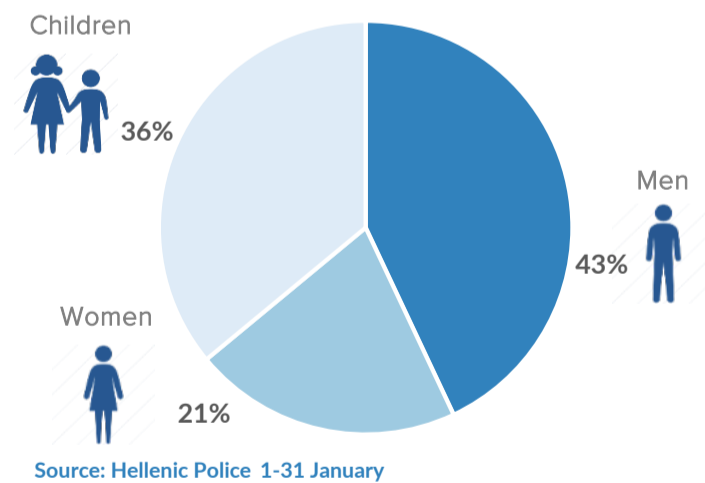

**Age and Gender (1-31 Jan.)**

Source: Hellenic Police 1-31 January

**Estimated daily arrivals and weekly average**

Daily arrivals are estimates based on the most reliable information available provided by the authorities. Daily estimates cannot be considered final and might change based on consolidated figures provided by