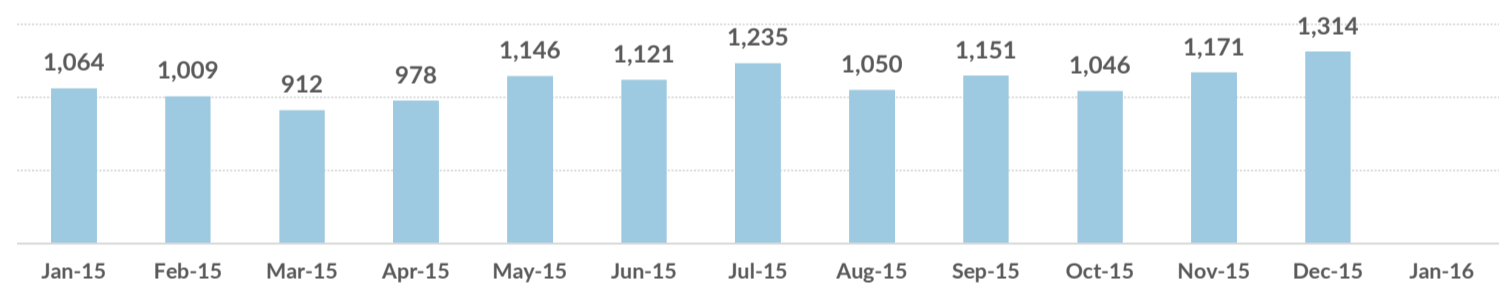

Asylum applications

(Applications are not necessarily made by new arrivals)