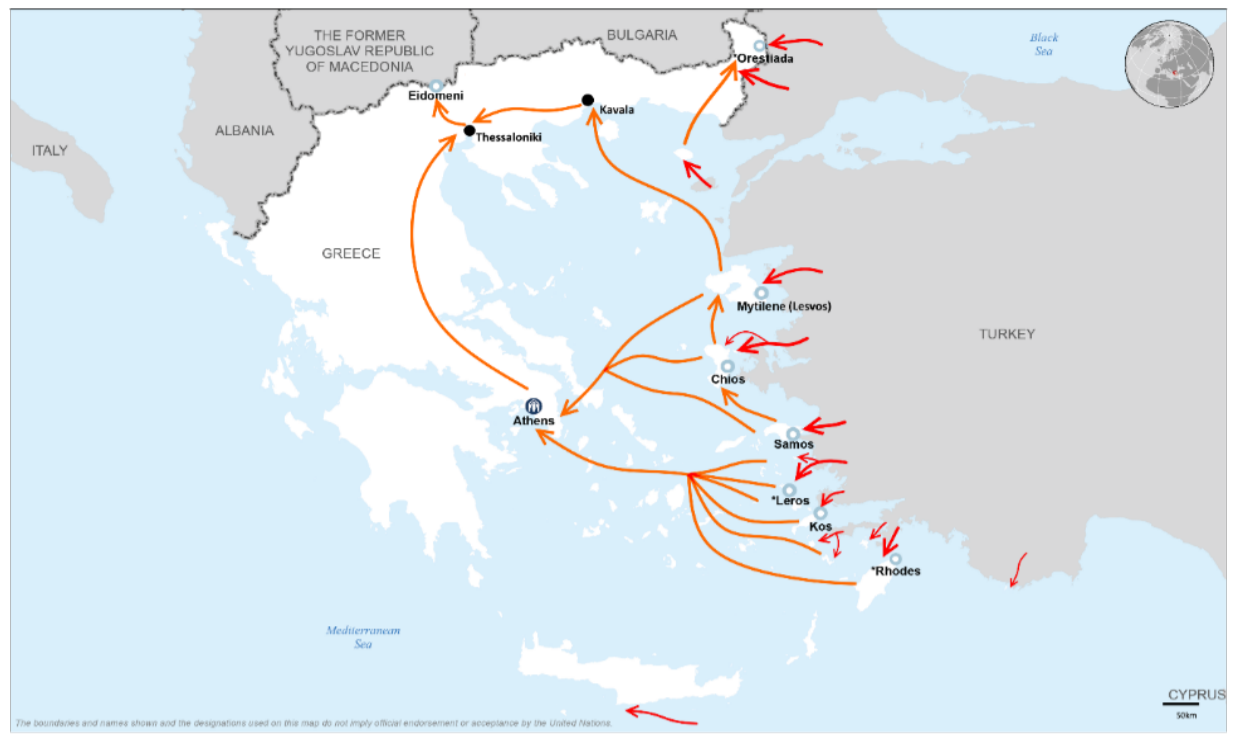

Total arrivals in Greece (Jan 2015 - 14 Feb 2016): **933,381**

Total arrivals in Greece during Feb 2016: **16,156**

Average daily arrivals during Feb 2016: **1,154**

Average daily arrivals during Jan 2016: **1,952**

Total asylum applications during Dec 2015: **1,314**

**Dead and missing**  
**272 dead - 152 missing (2015)**  
**96 dead - 34 missing (28 Jan. 2016)**

(Source: Hellenic Coast Guard, Greek territorial waters)

**Estimated # of arrivals during the last seven days**

(Based on registration figures as provided by authorities, arrows indicating higher or lower number based on the day before)

8-02-2016	▲	2,418
9-02-2016	▲	3,676
10-02-2016	▼	1,071
11-02-2016	▼	502
12-02-2016	▼	123
13-02-2016	▲	186
14-02-2016	▼	51