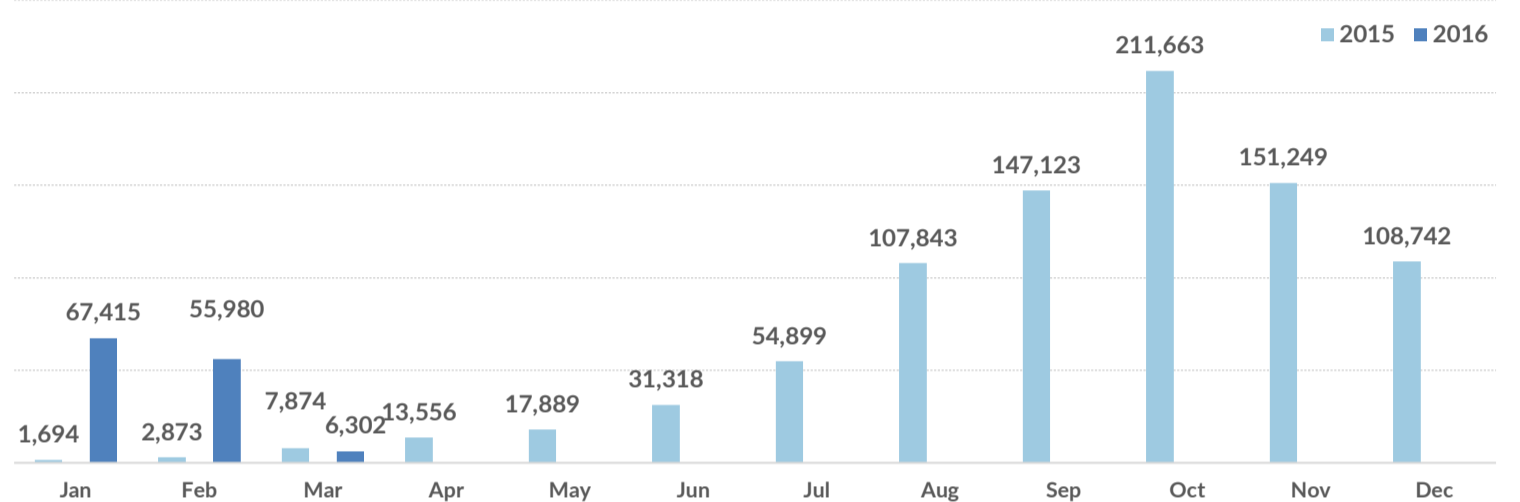

Total arrivals in Greece (Jan - 05 Mar 2016): **129,697**

Total arrivals in Greece during Mar 2016: **6,302**

Average daily arrivals during Mar 2016: **1,260**

Average daily arrivals during Feb 2016: **1,930**

Total asylum applications during Feb 2016: **1,470**

Dead and missing
272 dead - 152 missing (2015)
96 dead - 34 missing (28 Jan. 2016)

(Source: Hellenic Coast Guard, Greek territorial waters)

Arrivals per month

Asylum applications

Source: Asylum service

Estimated # of arrivals during the last seven days

(Based on registration figures as provided by authorities, arrows indicating higher or lower number based on the day before)