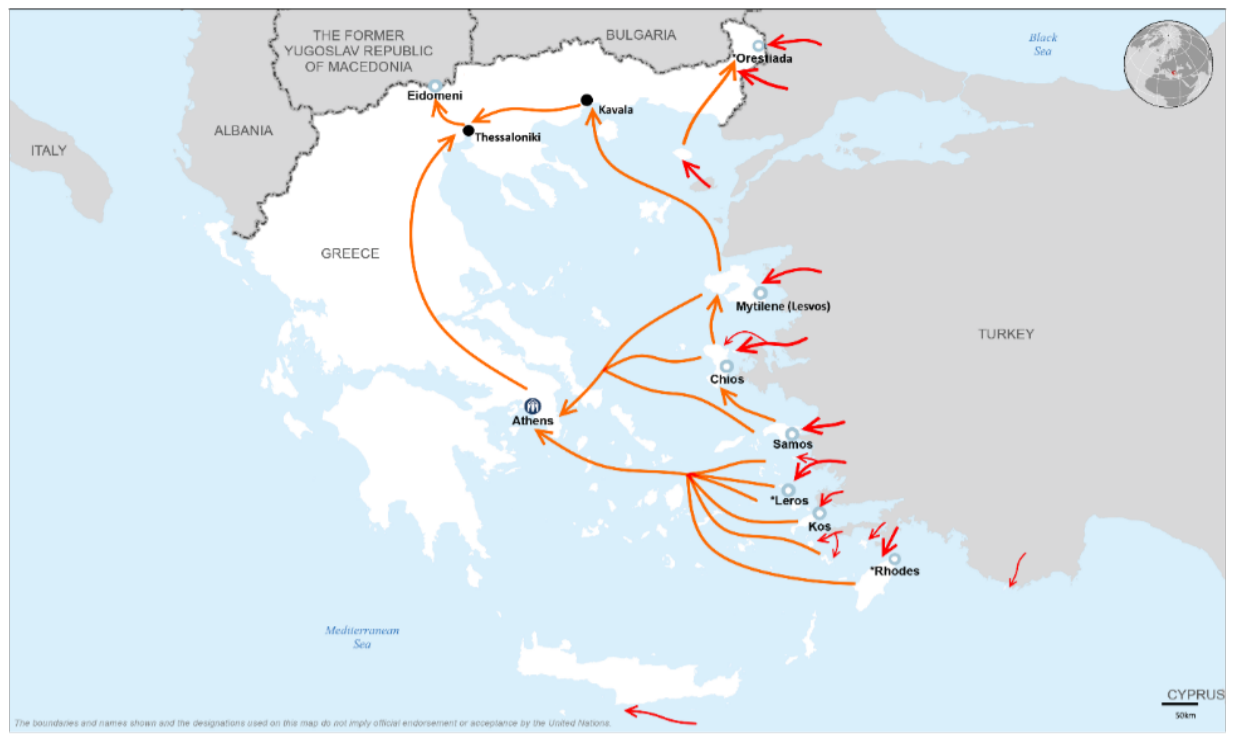

Total arrivals in Greece (Jan - 05 Mar 2016): **129,697**

Total arrivals in Greece during Mar 2016: **6,302**

Average daily arrivals during Mar 2016: **1,260**

Average daily arrivals during Feb 2016: **1,930**

Total asylum applications during Feb 2016: **1,470**

Dead and missing
272 dead - 152 missing (2015)
96 dead - 34 missing (28 Jan. 2016)

(Source: Hellenic Coast Guard, Greek territorial waters)

Arrivals per month