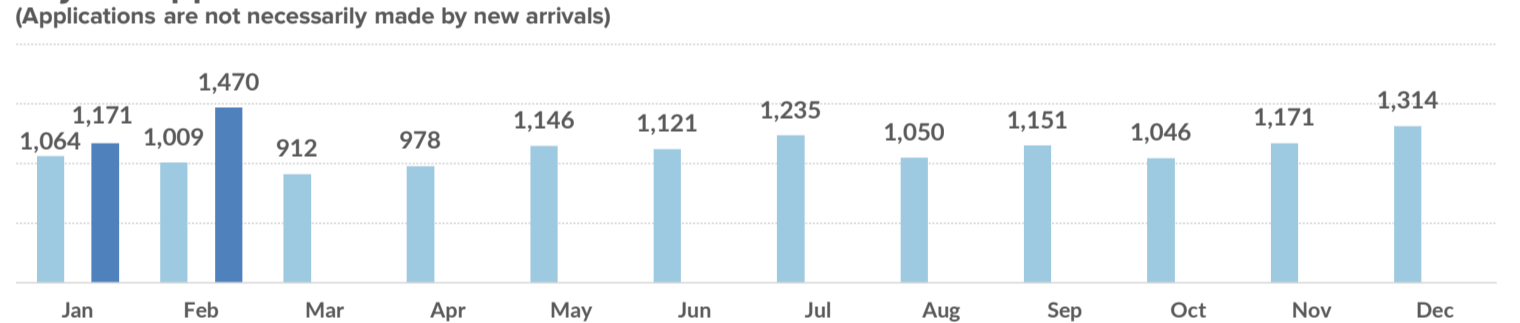

Total arrivals in Greece (Jan - 05 Mar 2016): **129,697**

Total arrivals in Greece during Mar 2016: **6,302**

Average daily arrivals during Mar 2016: **1,260**

Average daily arrivals during Feb 2016: **1,930**

Total asylum applications during Feb 2016: **1,470**

Dead and missing
272 dead - 152 missing (2015)
96 dead - 34 missing (28 Jan. 2016)

(Source: Hellenic Coast Guard, Greek territorial waters)

Arrivals per month

Asylum applications

Source: Asylum service

Estimated # of arrivals during the last seven days

(Based on registration figures as provided by authorities, arrows indicating higher or lower number based on the day before)