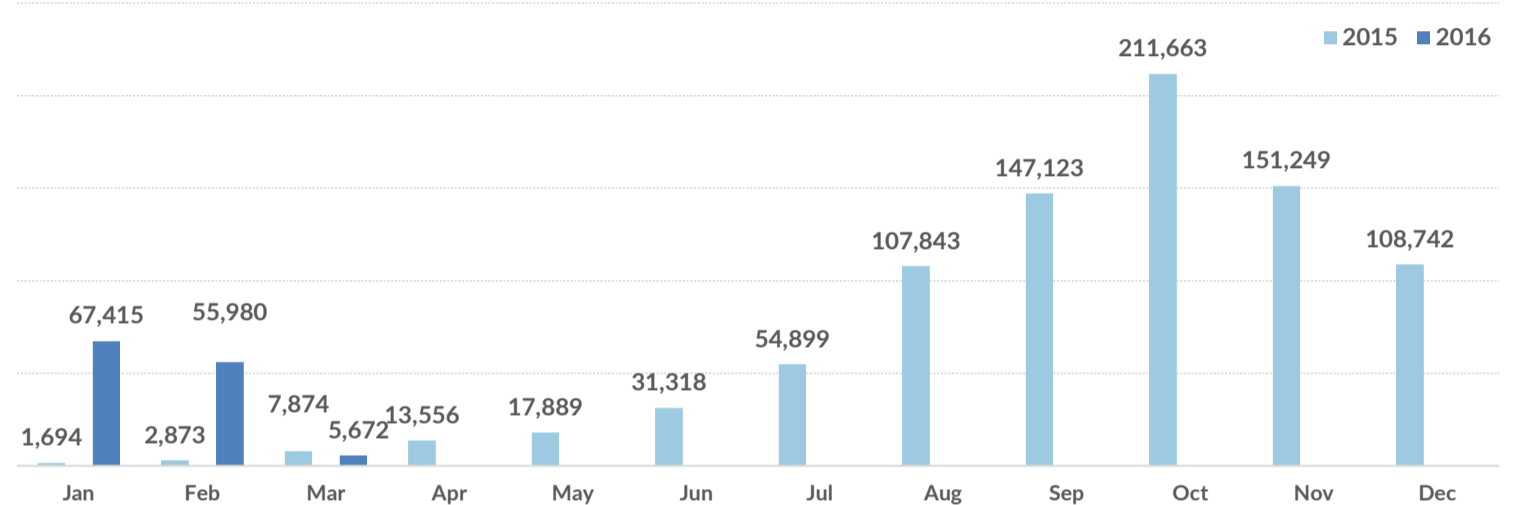

Total arrivals in Greece (Jan - 04 Mar 2016): **129,067**

Total arrivals in Greece during Mar 2016: **5,672**

Average daily arrivals during Mar 2016: **1,418**

Average daily arrivals during Feb 2016: **1,930**

Total asylum applications during Jan 2016: **1,171**

Dead and missing
272 dead - 152 missing (2015)
96 dead - 34 missing (28 Jan. 2016)

(Source: Hellenic Coast Guard, Greek territorial waters)

Arrivals per month