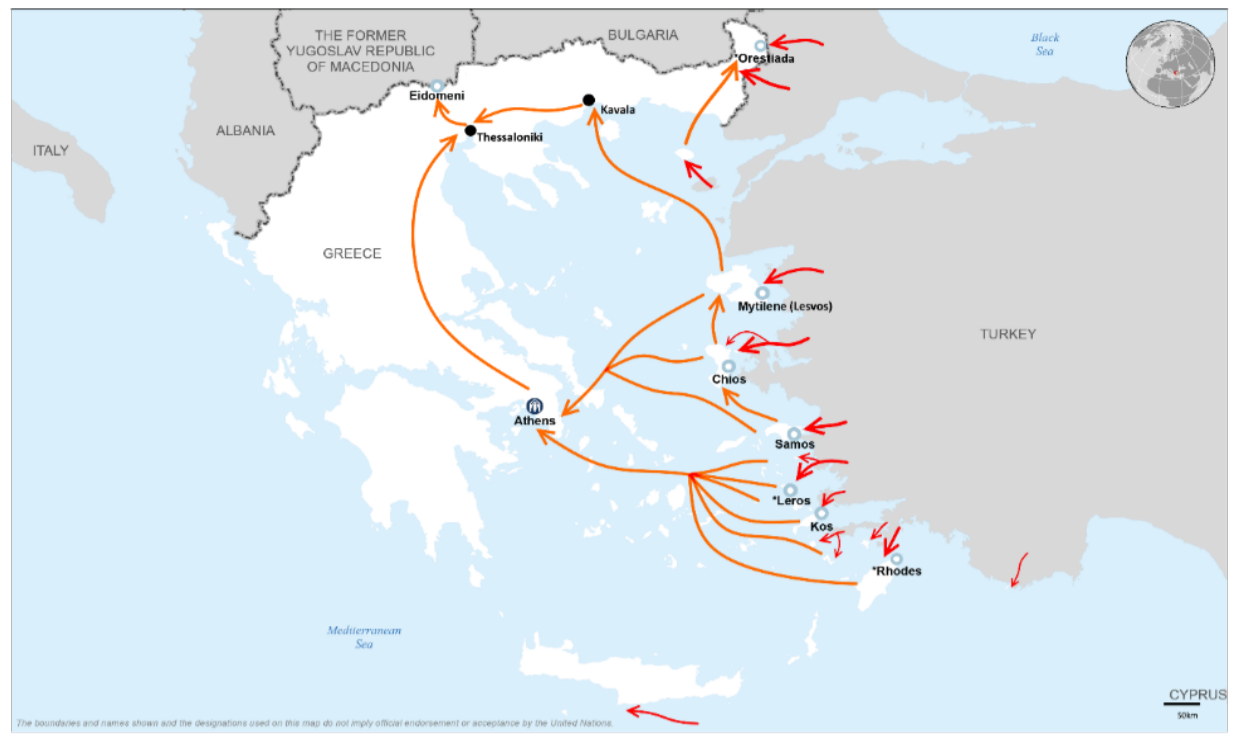

Total arrivals in Greece (Jan - 04 Mar 2016): **129,067**

Total arrivals in Greece during Mar 2016: **5,672**

Average daily arrivals during Mar 2016: **1,418**

Average daily arrivals during Feb 2016: **1,930**

Total asylum applications during Jan 2016: **1,171**

Dead and missing
272 dead - 152 missing (2015)
96 dead - 34 missing (28 Jan. 2016)

(Source: Hellenic Coast Guard, Greek territorial waters)

Arrivals per month