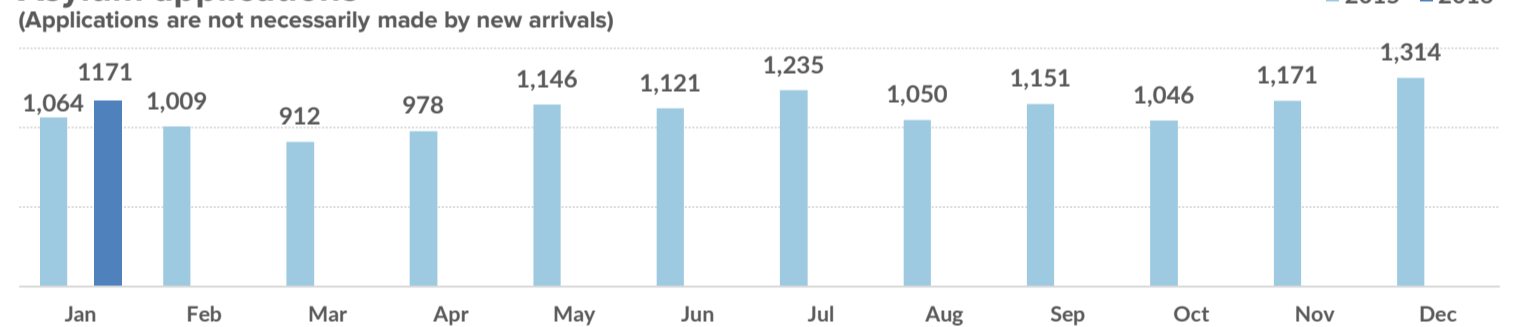

Asylum applications