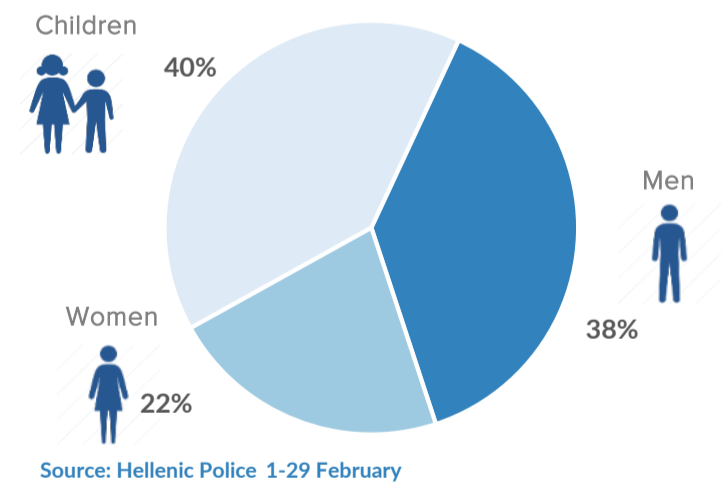

Asylum applications

Source: Asylum service

Top nationalities of arrivals in Greece

Source: Hellenic Police, Hellenic Coast Guard

Age and Gender (1-29 Feb.)

Source: Hellenic Police 1-29 February

Estimated daily arrivals and weekly average