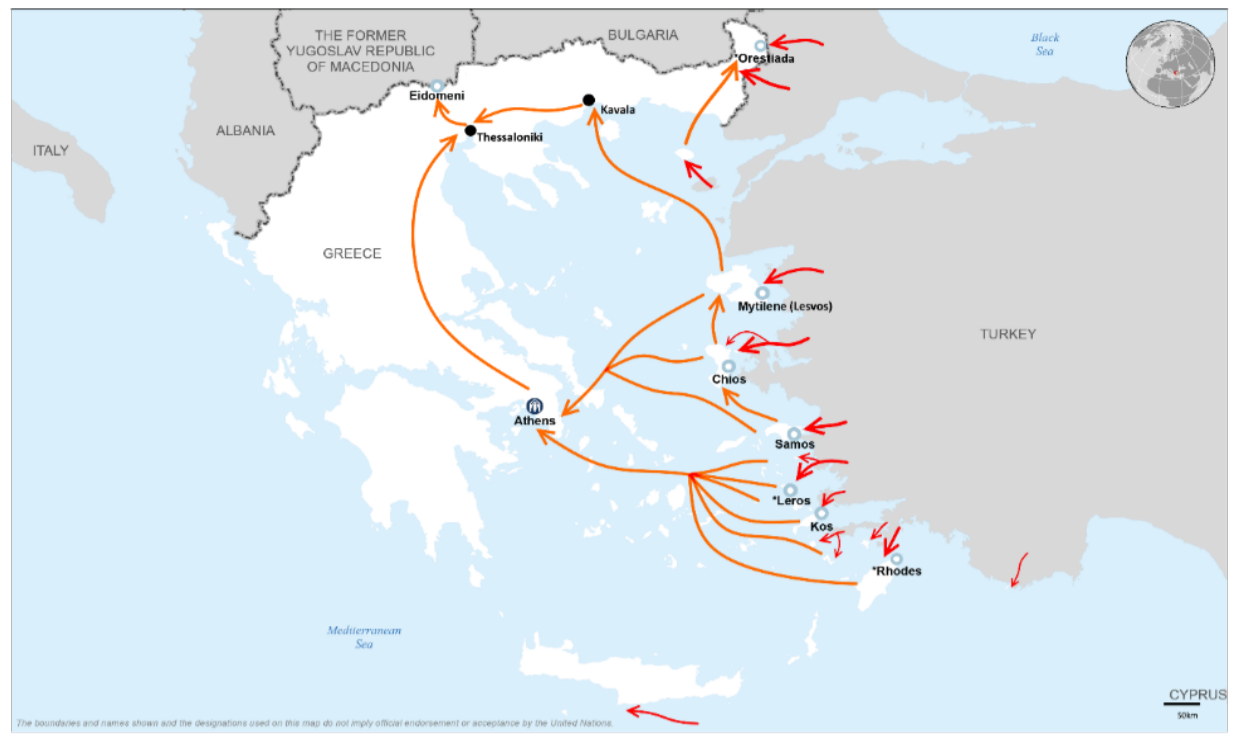

**Total arrivals in Greece (Jan - 03 Mar 2016):** **128,735**

**Total arrivals in Greece during Mar 2016:** **5,340**

**Average daily arrivals during Mar 2016:** **1,780**

**Average daily arrivals during Feb 2016:** **1,930**

**Total asylum applications during Jan 2016:** **1,171**

**Dead and missing**  
**272 dead - 152 missing (2015)**  
**96 dead - 34 missing (28 Jan. 2016)**

(Source: Hellenic Coast Guard, Greek territorial waters)