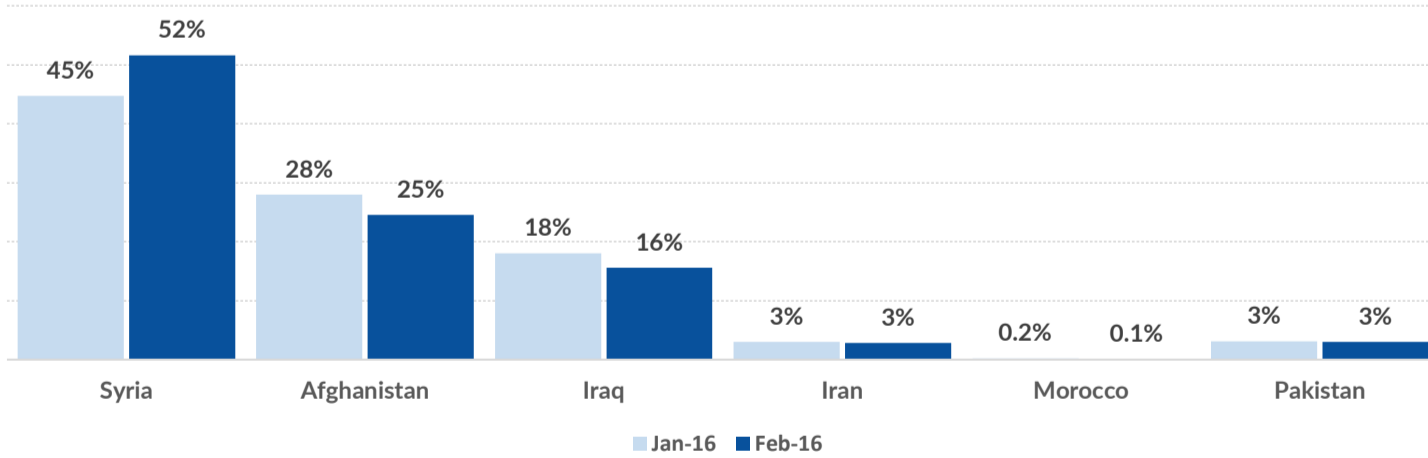

**Arrivals per month**

**Asylum applications**

Source: Asylum service

**Top nationalities of arrivals in Greece**

Source: Hellenic Police, Hellenic Coast Guard

**Age and Gender (1-29 Feb.)**

Source: Hellenic Police 1-29 February