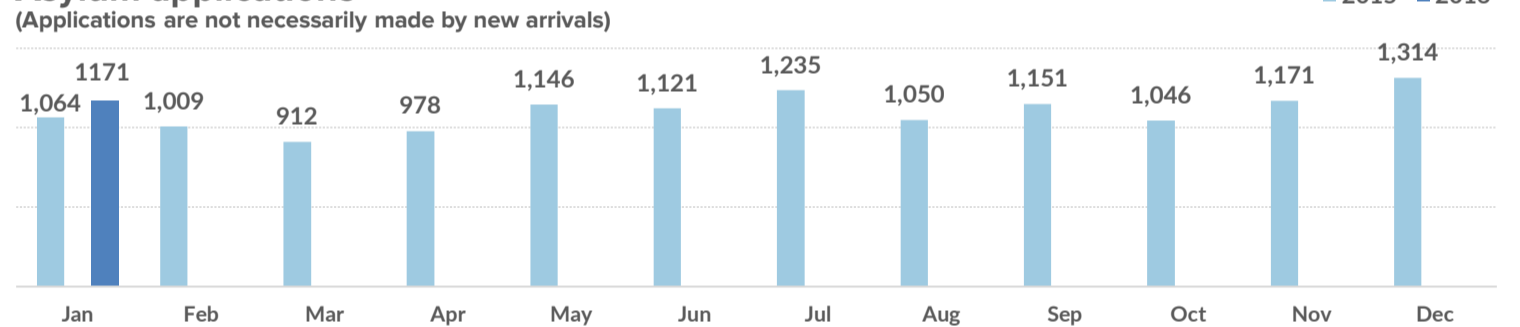

Asylum applications