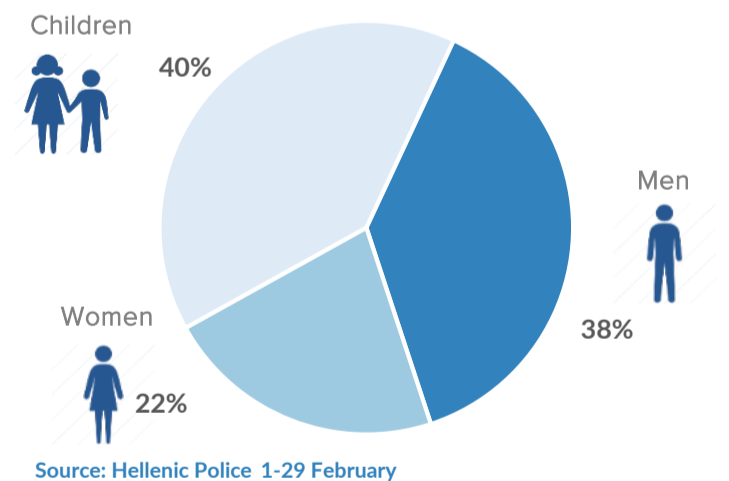

**Arrivals per month**

**Asylum applications**

Source: Asylum service

**Top nationalities of arrivals in Greece**

Source: Hellenic Police, Hellenic Coast Guard

**Age and Gender (1-29 Feb.)**

Source: Hellenic Police 1-29 February