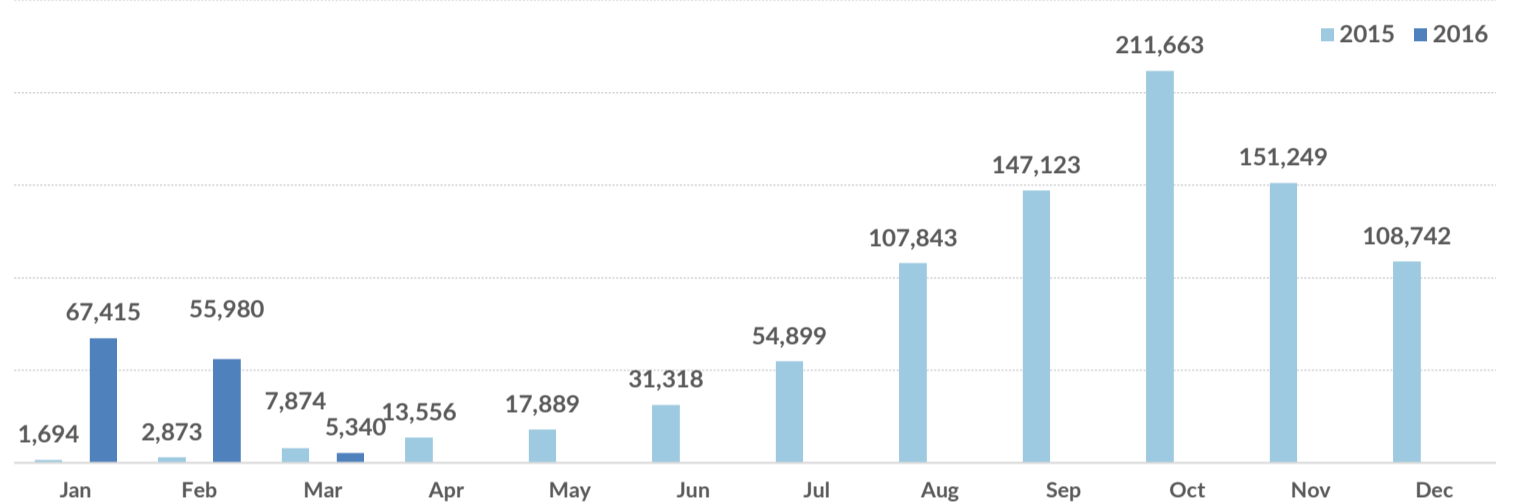

Arrivals per month