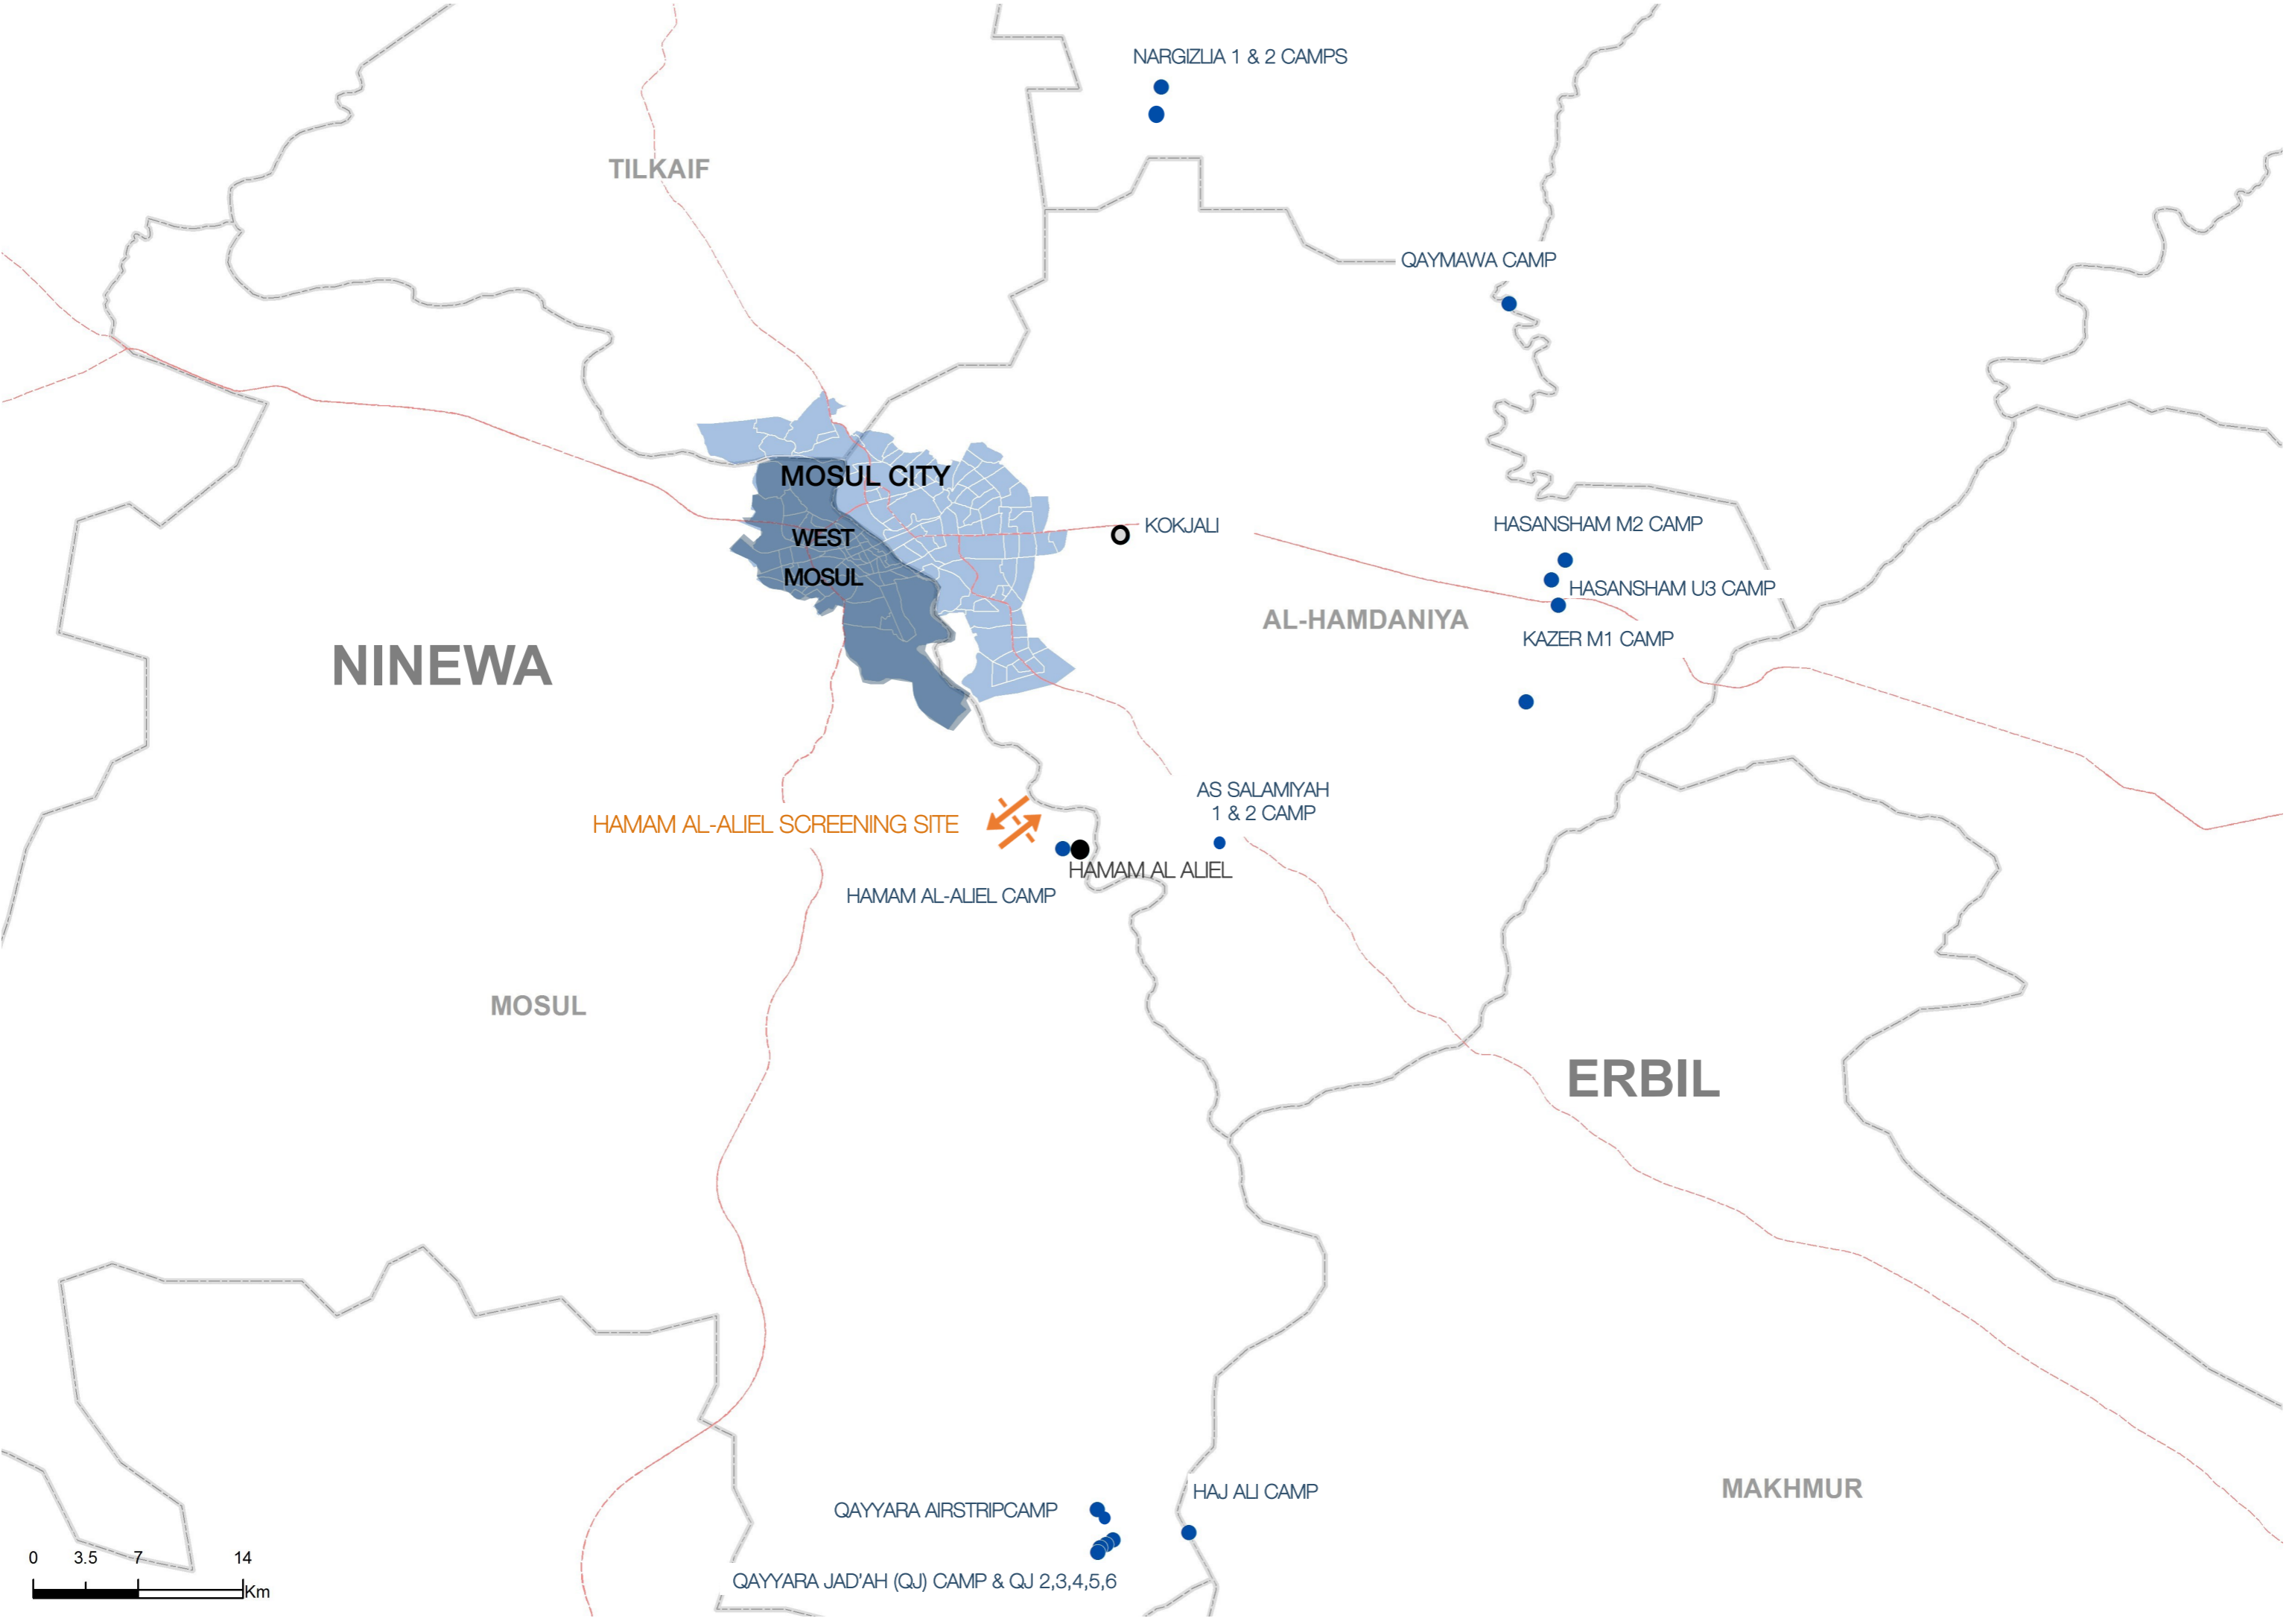

TILKAIF

NARGIZLIA 1 & 2 CAMPS

QAYMAWA CAMP

MOSUL CITY

WEST MOSUL

KOKJALI

HASANSHAM M2 CAMP

HASANSHAM U3 CAMP

KAZER M1 CAMP

NINEWA

AL-HAMDANIYA

HAMAM AL-ALIEL SCREENING SITE

AS SALAMIYAH 1 & 2 CAMP

HAMAM AL ALIEL

HAMAM AL-ALIEL CAMP

MOSUL

ERBIL

MAKHMUR

QAYYARA AIRSTRIPCAMP

HAJ ALI CAMP

QAYYARA JAD'AH (QJ) CAMP & QJ 2,3,4,5,6