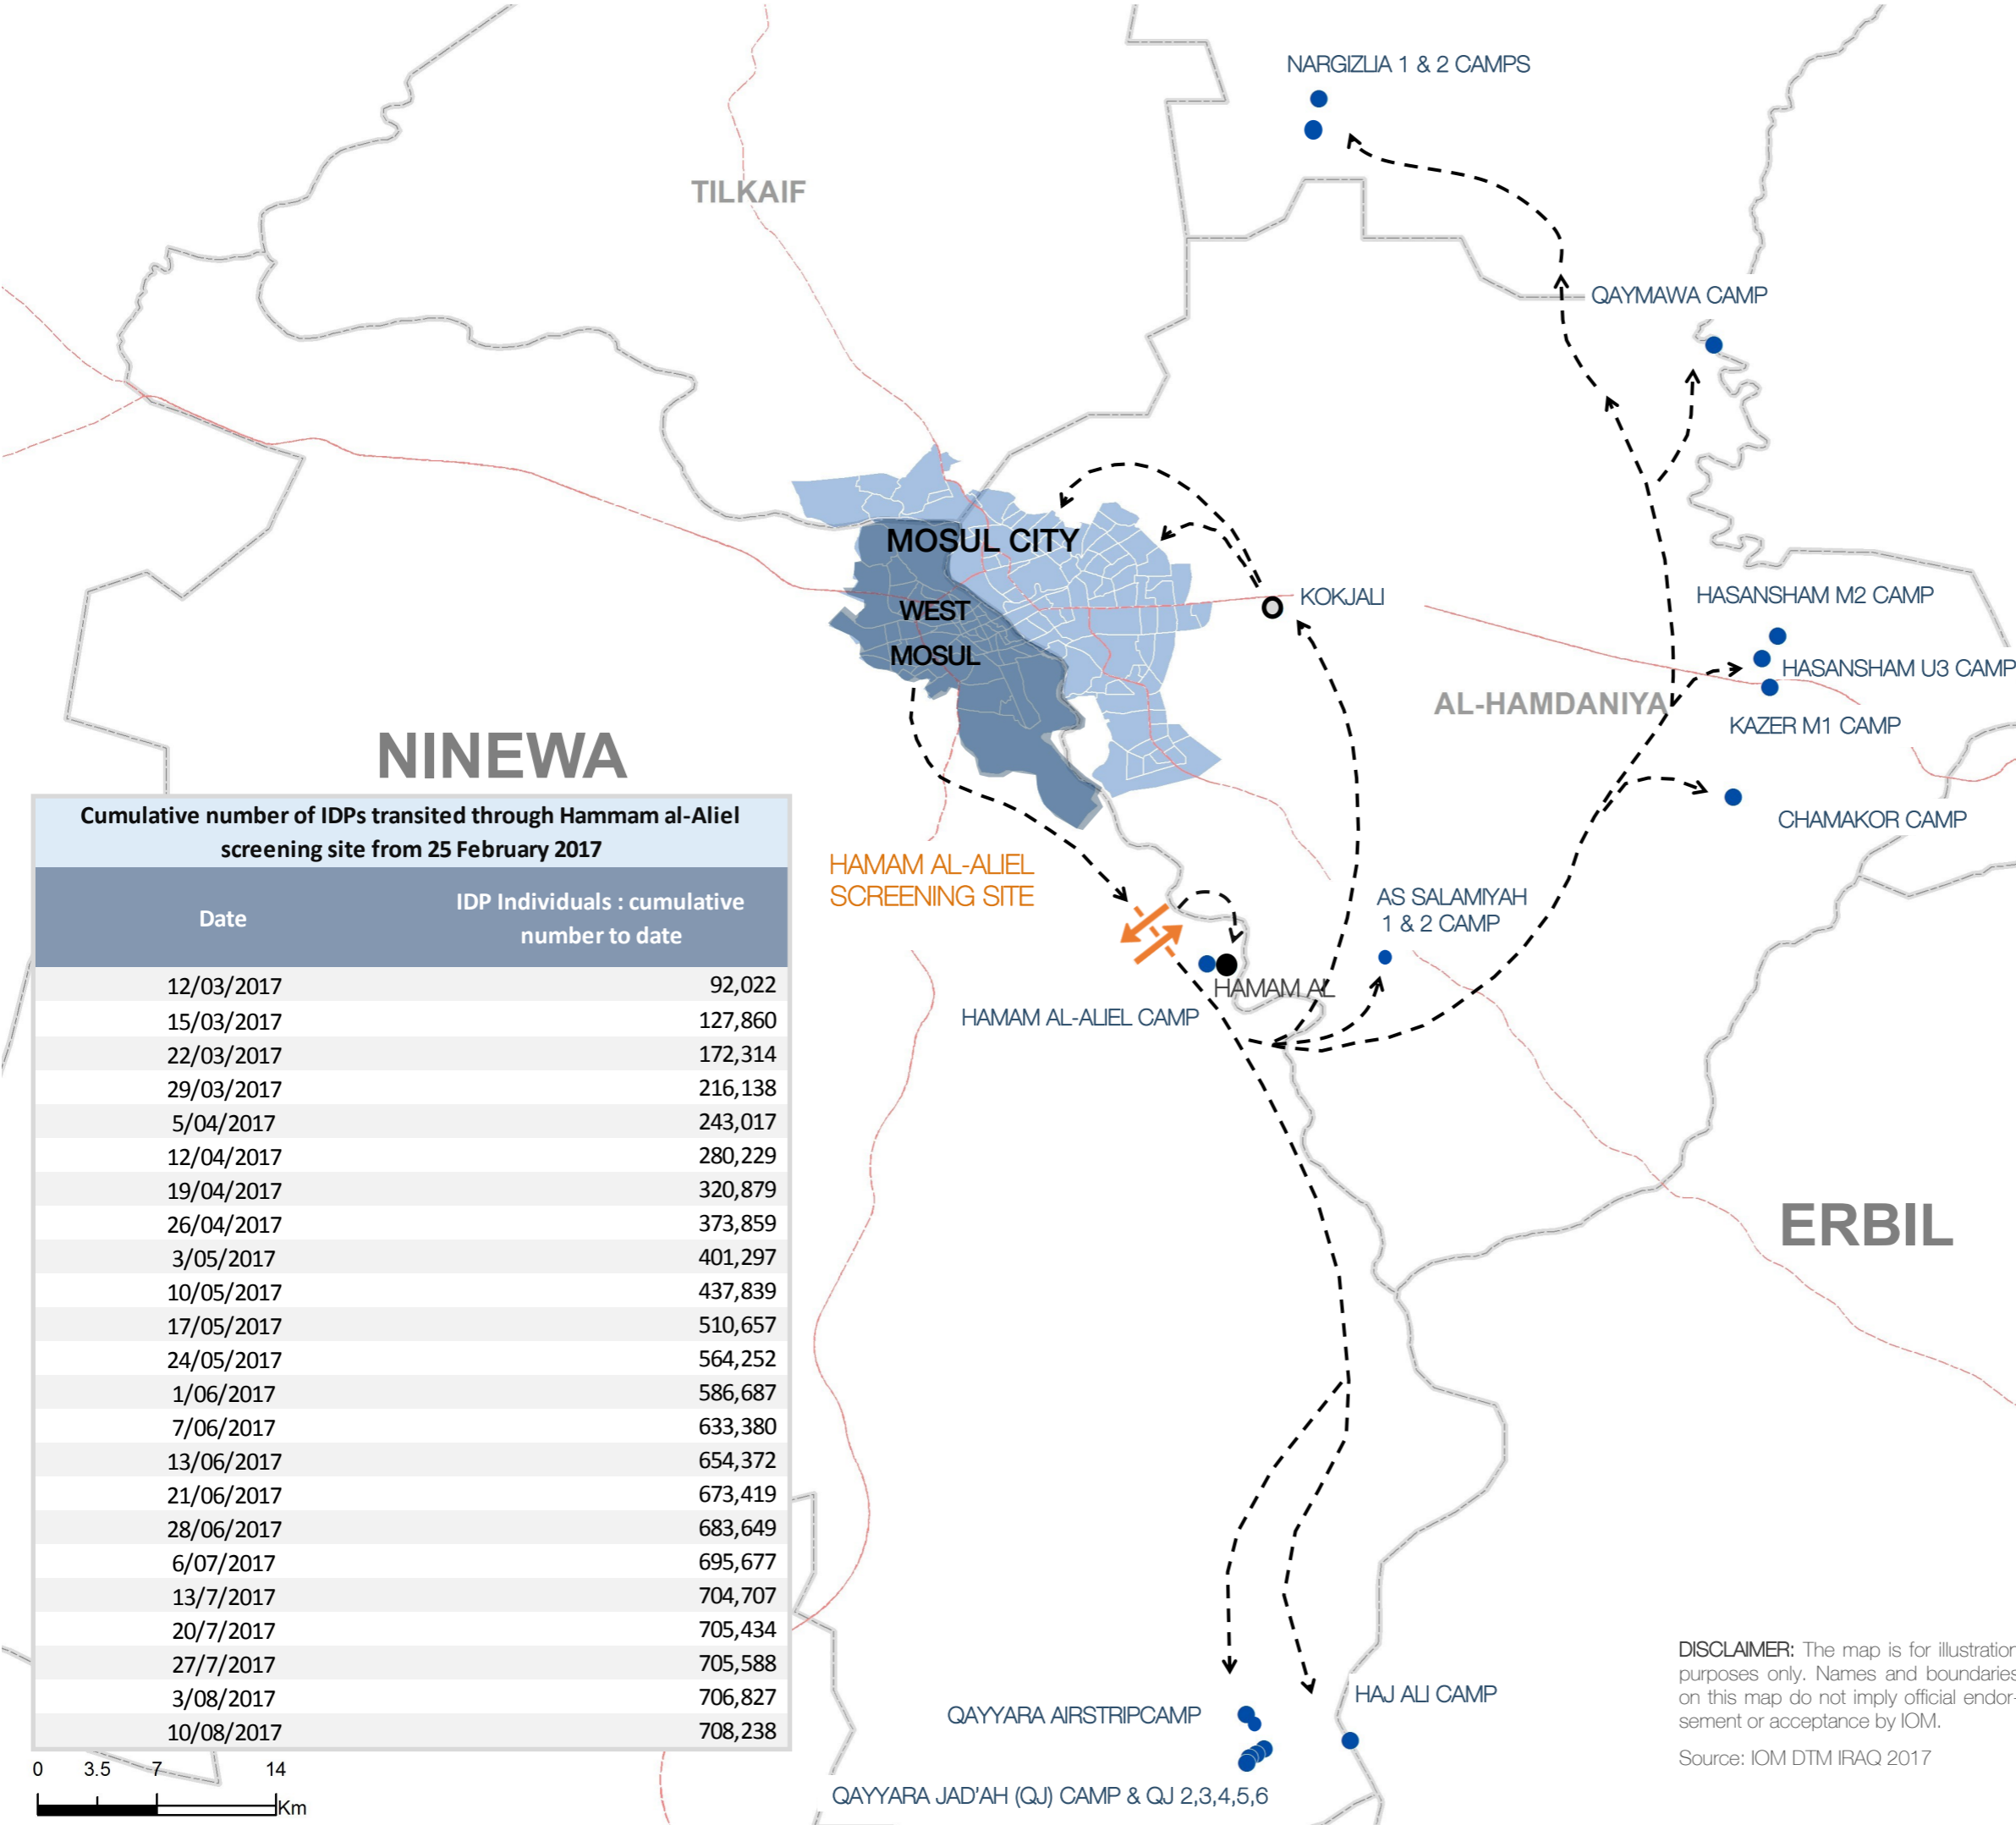

DTM WEST MOSUL DISPLACEMENT OVERVIEW

10.08.2017

IOM Iraq DTM has been monitoring displacement and return movements to and from the city of Mosul since military operations started on 17 October 2016. The operations to retake west Mosul city started on 19 February and displacement was recorded as of 25 February.

Military operations in west Mosul led to the displacement of thousands of individuals to camps and out-of-camp locations, which are continuously being identified and monitored, when accessible, by the DTM team. As DTM strives to expand its coverage and real time reporting, different mechanisms to monitor displacement and triangulate figures have been put in place, including using flow-monitoring information through Hammam Al-Aliel screening site.

In order to further support the activities of humanitarian actors and contribute to understanding the highly fluid displacement dynamics taking place in Ninewa governorate, the DTM is now weekly releasing the figures of IDPs who transit through Hammam al-Aliel screening site—from the beginning of west Mosul operations.

Please note that DTM Flow Monitoring figures and DTM Mosul Portal are two different tools that should be used independently from one another:

- The flow monitoring figures provide an indication of the cumulative number of IDPs displaced from west Mosul. They do not reflect the current number of IDPs from west Mosul who are still displaced, as some might have returned;
- The DTM Mosul Portal only reports the figures of IDPs and returnees whose location has been checked and verified. For this reason, not all IDPs from west Mosul are recorded in the DTM Mosul portal dataset yet.