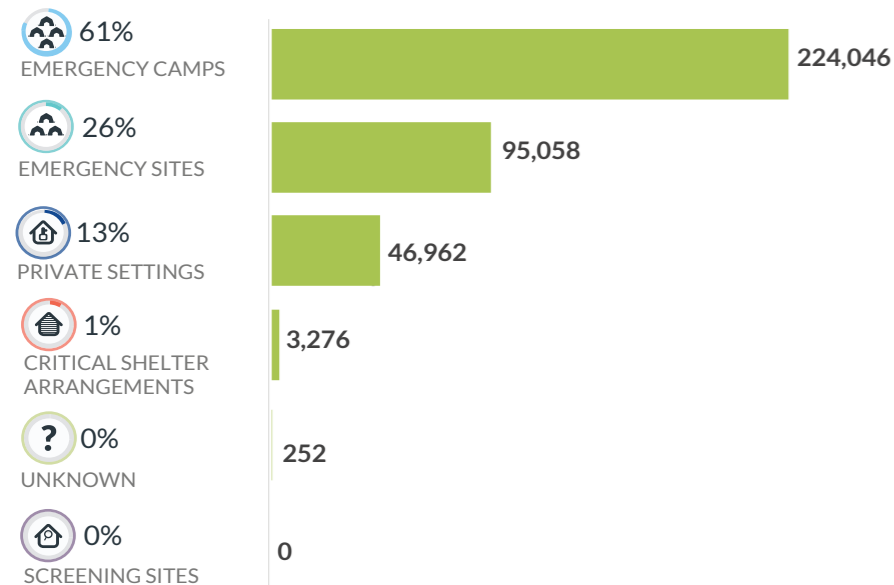

DISPLACEMENT TRACKING MATRIX EMERGENCY TRACKING

FACTSHEET #28 - MOSUL OPERATIONS FROM 17 OCTOBER TO 11 MAY

The Emergency Tracking (ET) system is a crisis-based tool that aims at tracking sudden displacement or return movements triggered by specific crises. The ET figures reported on this portal are not cumulative of the all persons affected by the Mosul crisis thus far, rather the ET update provides only a snapshot of

the current displacement situation for the indicated date. The data and information reported on this page are related solely to the displacement caused by the Mosul operations which started on 17 October 2016. Find more information at the Mosul Data Portal: <http://iraqdtm.iom.int/EmergencyTracking.aspx>

CUMULATIVE FIGURES

NUMBER OF IDPS BY MAIN DISTRICT OF DISPLACEMENT

NUMBER OF IDPS BY SHELTER CATEGORY

DISPLACEMENT TIMELINE FROM 17 OCTOBER: WEEKLY UPDATES

LAST WEEK DAILY UPDATES (FROM 30.04 TO 11.05)