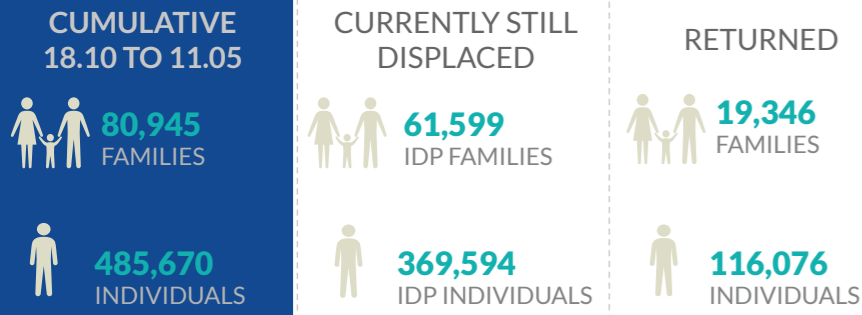

DISPLACEMENT TRACKING MATRIX EMERGENCY TRACKING

FACTSHEET #28 - MOSUL OPERATIONS FROM 17 OCTOBER TO 11 MAY

The Emergency Tracking (ET) system is a crisis-based tool that aims at tracking sudden displacement or return movements triggered by specific crises. The ET figures reported on this portal are not cumulative of the all persons affected by the Mosul crisis thus far, rather the ET update provides only a snapshot of

the current displacement situation for the indicated date. The data and information reported on this page are related solely to the displacement caused by the Mosul operations which started on 17 October 2016. Find more information at the Mosul Data Portal: <http://iraqdtm.iom.int/EmergencyTracking.aspx>

CUMULATIVE FIGURES

NUMBER OF IDPS BY MAIN DISTRICT OF DISPLACEMENT

NUMBER OF IDPS BY SHELTER CATEGORY

DISPLACEMENT TIMELINE FROM 17 OCTOBER: WEEKLY UPDATES

LAST WEEK DAILY UPDATES (FROM 30.04 TO 11.05)