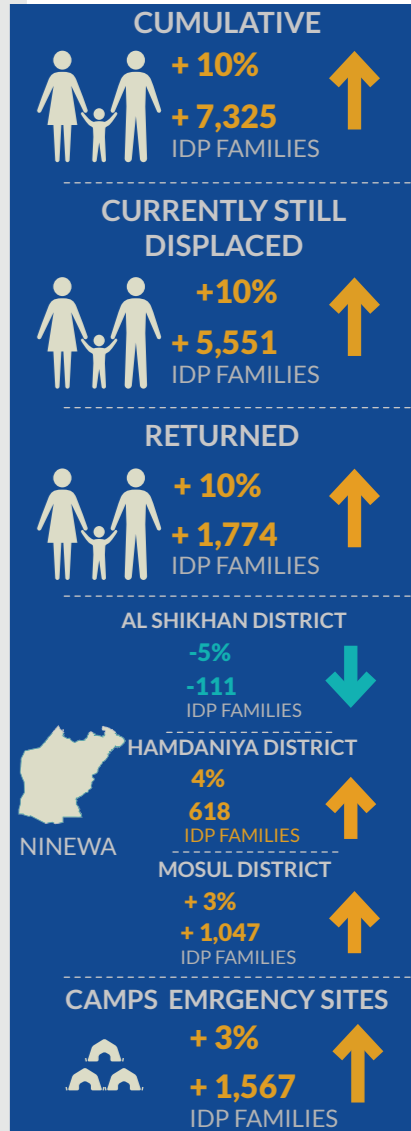

DISPLACEMENT TRACKING MATRIX EMERGENCY TRACKING

FACTSHEET #28 - MOSUL OPERATIONS FROM 17 OCTOBER TO 11 MAY

The Emergency Tracking (ET) system is a crisis-based tool that aims at tracking sudden displacement or return movements triggered by specific crises. The ET figures reported on this portal are not cumulative of the all persons affected by the Mosul crisis thus far, rather the ET update provides only a snapshot of

the current displacement situation for the indicated date. The data and information reported on this page are related solely to the displacement caused by the Mosul operations which started on 17 October 2016. Find more information at the Mosul Data Portal: <http://iraqdtm.iom.int/EmergencyTracking.aspx>

CUMULATIVE FIGURES

NUMBER OF IDPS BY MAIN DISTRICT OF DISPLACEMENT

NUMBER OF IDPS BY SHELTER CATEGORY

DISPLACEMENT TIMELINE FROM 17 OCTOBER: WEEKLY UPDATES

LAST WEEK DAILY UPDATES (FROM 30.04 TO 11.05)