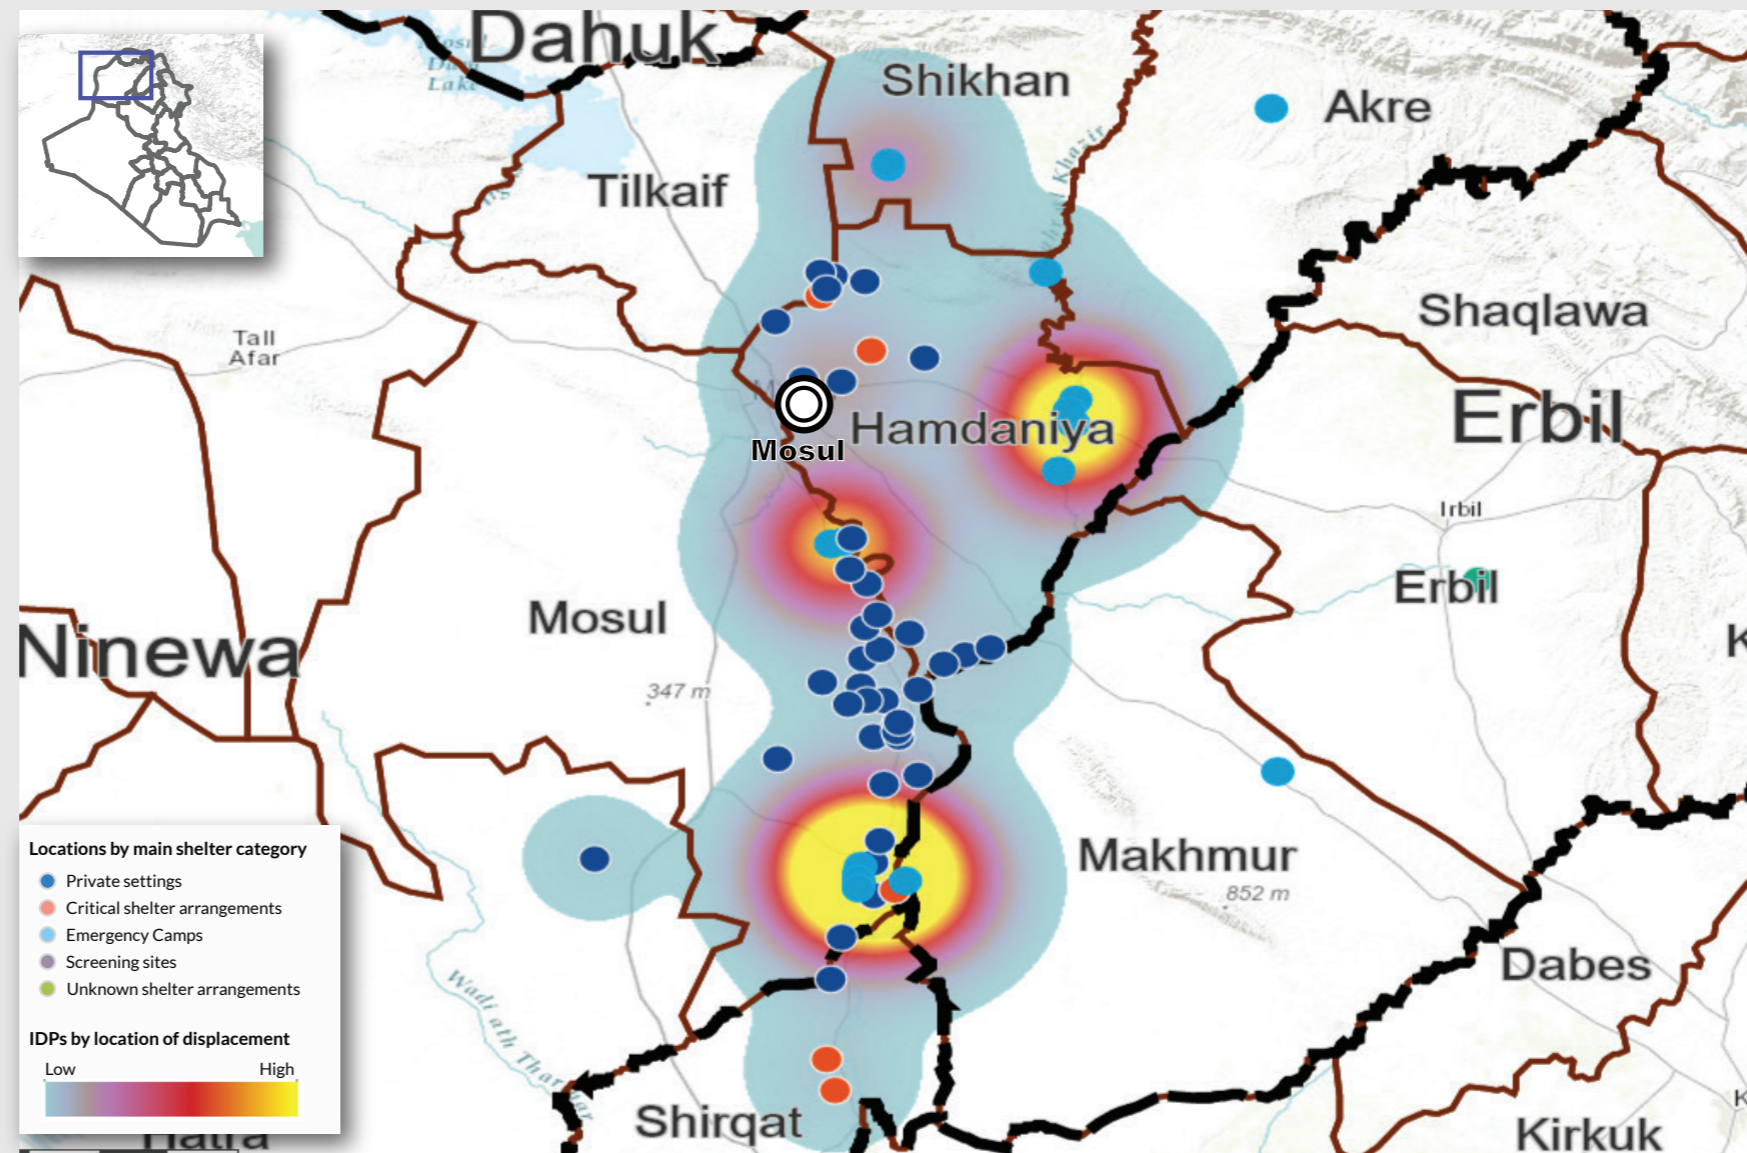

DISPLACEMENT TRACKING MATRIX EMERGENCY TRACKING

FACTSHEET #28 - MOSUL OPERATIONS FROM 17 OCTOBER TO 11 MAY

The Emergency Tracking (ET) system is a crisis-based tool that aims at tracking sudden displacement or return movements triggered by specific crises. The ET figures reported on this portal are not cumulative of the all persons affected by the Mosul crisis thus far, rather the ET update provides only a snapshot of

the current displacement situation for the indicated date. The data and information reported on this page are related solely to the displacement caused by the Mosul operations which started on 17 October 2016. Find more information at the Mosul Data Portal: <http://iraqdtm.iom.int/EmergencyTracking.aspx>

CUMULATIVE FIGURES

NUMBER OF IDPS BY MAIN DISTRICT OF DISPLACEMENT

NUMBER OF IDPS BY SHELTER CATEGORY

DISPLACEMENT TIMELINE FROM 17 OCTOBER: WEEKLY UPDATES

LAST WEEK DAILY UPDATES (FROM 30.04 TO 11.05)