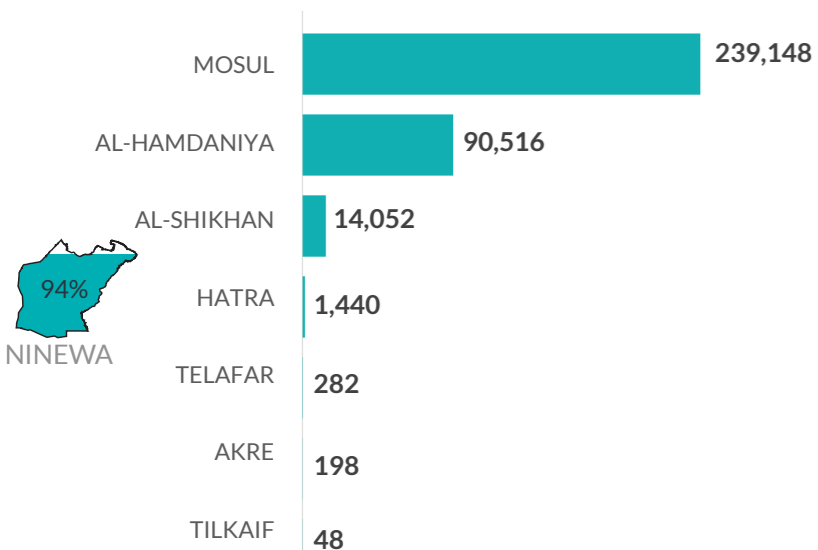

DISPLACEMENT TRACKING MATRIX EMERGENCY TRACKING

FACTSHEET #28 - MOSUL OPERATIONS FROM 17 OCTOBER TO 11 MAY

The Emergency Tracking (ET) system is a crisis-based tool that aims at tracking sudden displacement or return movements triggered by specific crises. The ET figures reported on this portal are not cumulative of the all persons affected by the Mosul crisis thus far, rather the ET update provides only a snapshot of

the current displacement situation for the indicated date. The data and information reported on this page are related solely to the displacement caused by the Mosul operations which started on 17 October 2016. Find more information at the Mosul Data Portal: <http://iraqdtm.iom.int/EmergencyTracking.aspx>

CUMULATIVE FIGURES

NUMBER OF IDPS BY MAIN DISTRICT OF DISPLACEMENT

NUMBER OF IDPS BY SHELTER CATEGORY

DISPLACEMENT TIMELINE FROM 17 OCTOBER: WEEKLY UPDATES

LAST WEEK DAILY UPDATES (FROM 30.04 TO 11.05)