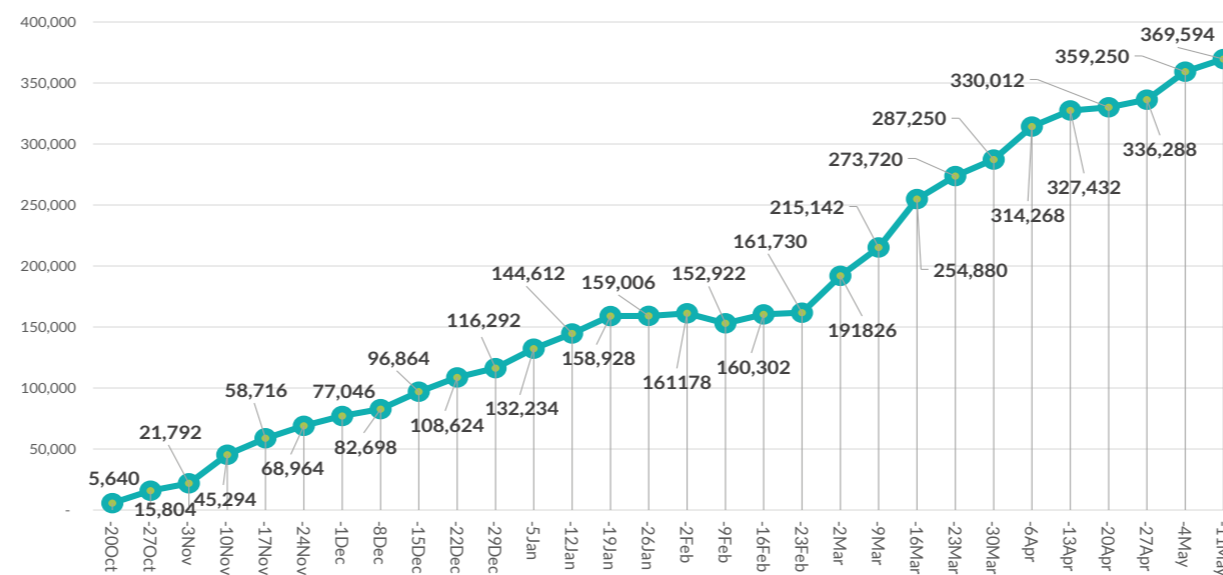

DISPLACEMENT TRACKING MATRIX EMERGENCY TRACKING

FACTSHEET #28 - MOSUL OPERATIONS FROM 17 OCTOBER TO 11 MAY

The Emergency Tracking (ET) system is a crisis-based tool that aims at tracking sudden displacement or return movements triggered by specific crises. The ET figures reported on this portal are not cumulative of the all persons affected by the Mosul crisis thus far, rather the ET update provides only a snapshot of

the current displacement situation for the indicated date. The data and information reported on this page are related solely to the displacement caused by the Mosul operations which started on 17 October 2016. Find more information at the Mosul Data Portal: <http://iraqdtm.iom.int/EmergencyTracking.aspx>

CUMULATIVE FIGURES

NUMBER OF IDPS BY MAIN DISTRICT OF DISPLACEMENT

NUMBER OF IDPS BY SHELTER CATEGORY

DISPLACEMENT TIMELINE FROM 17 OCTOBER: WEEKLY UPDATES

LAST WEEK DAILY UPDATES (FROM 30.04 TO 11.05)