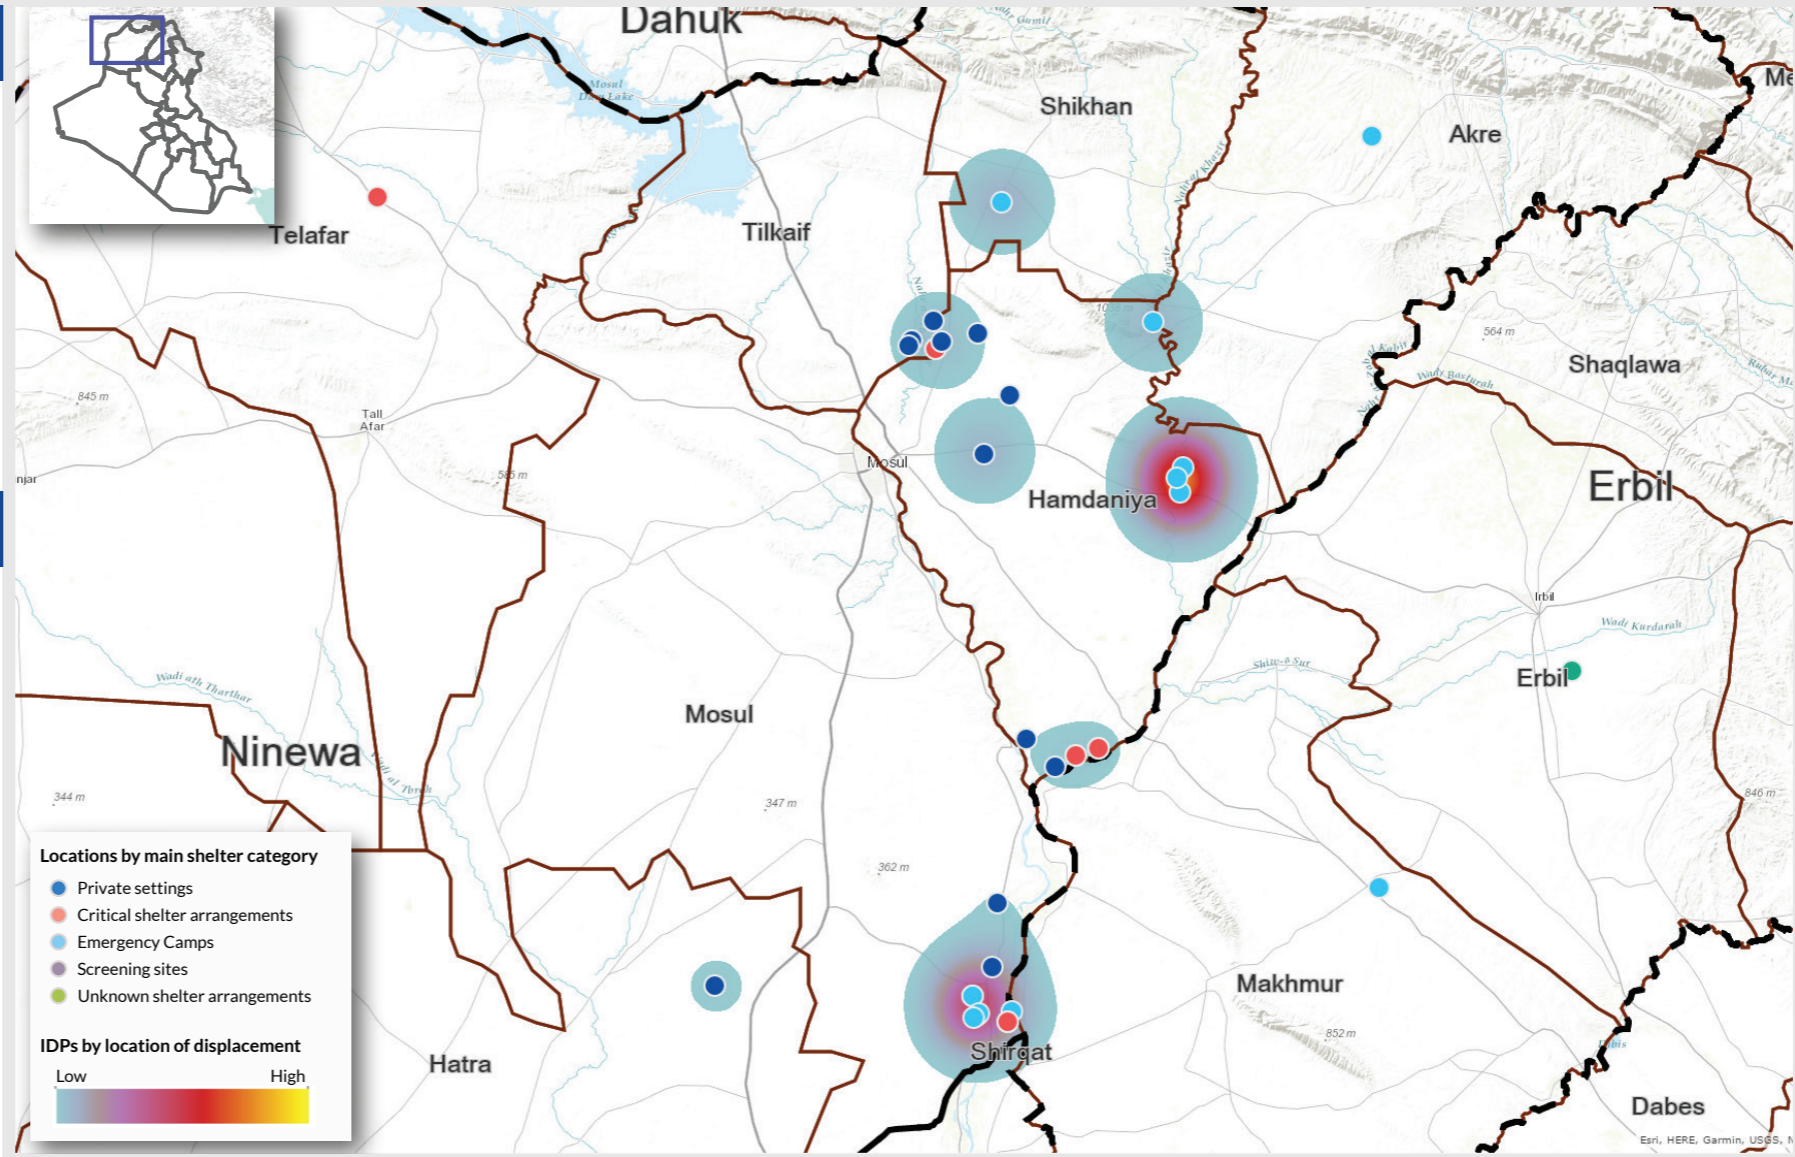

# DISPLACEMENT TRACKING MATRIX EMERGENCY TRACKING

FACTSHEET 13# - MOSUL OPERATIONS FROM 17 OCTOBER TO 26 JANUARY

The Emergency Tracking (ET) system is a crisis-based tool that aims at tracking sudden displacement or return movements triggered by specific crises. The ET figures reported on this portal are not cumulative of the all persons affected by the Mosul crisis thus far, rather the

ET update provides only a snapshot of the current displacement situation for the indicated date. The data and information reported on this page are related solely to the displacement caused by the Mosul operations which started on 17 October 2016.

## NUMBER OF IDPS BY MAIN DISTRICT OF DISPLACEMENT

## DISPLACEMENT TIMELINE FROM 17 OCTOBER: WEEKLY UPDATES