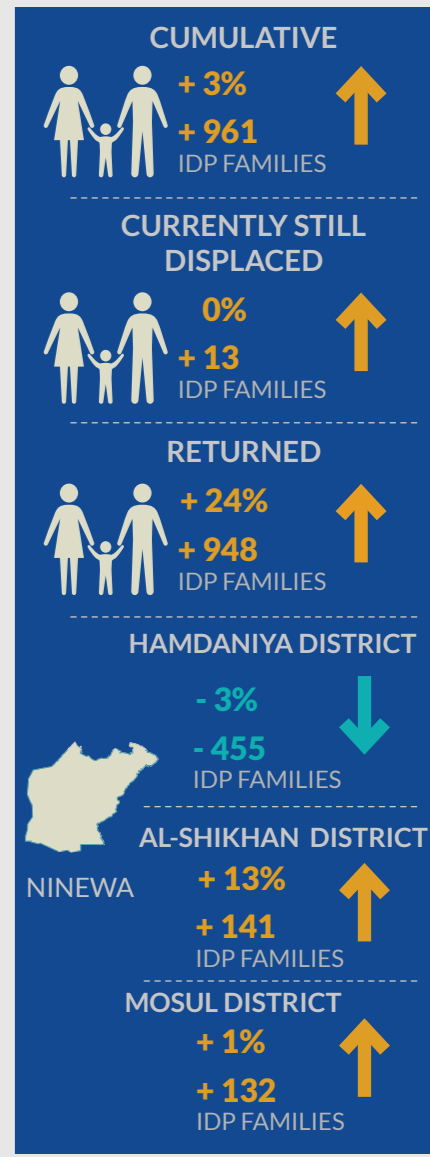

# DISPLACEMENT TRACKING MATRIX EMERGENCY TRACKING

FACTSHEET 13# - MOSUL OPERATIONS FROM 17 OCTOBER TO 26 JANUARY

The Emergency Tracking (ET) system is a crisis-based tool that aims at tracking sudden displacement or return movements triggered by specific crises. The ET figures reported on this portal are not cumulative of the all persons affected by the Mosul crisis thus far, rather the

ET update provides only a snapshot of the current displacement situation for the indicated date. The data and information reported on this page are related solely to the displacement caused by the Mosul operations which started on 17 October 2016.

## CUMULATIVE FIGURES

## NUMBER OF IDPS BY MAIN DISTRICT OF DISPLACEMENT