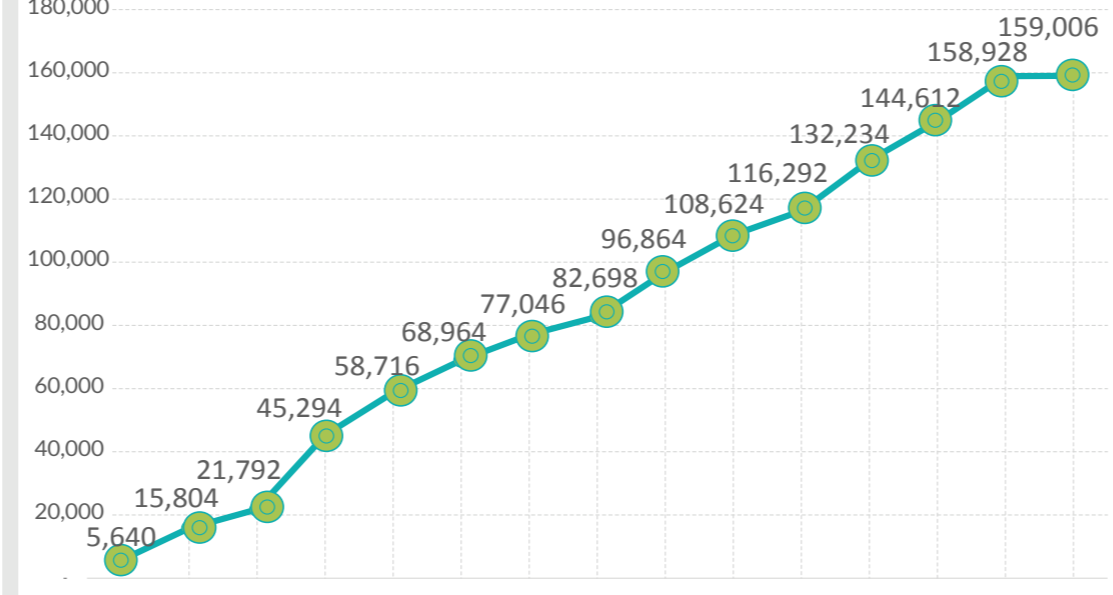

DISPLACEMENT TIMELINE FROM 17 OCTOBER: WEEKLY UPDATES