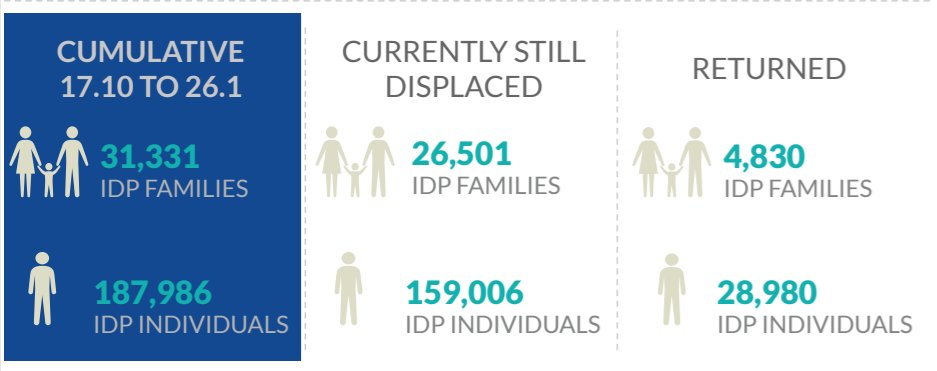

# DISPLACEMENT TRACKING MATRIX EMERGENCY TRACKING

FACTSHEET 13# - MOSUL OPERATIONS FROM 17 OCTOBER TO 26 JANUARY

The Emergency Tracking (ET) system is a crisis-based tool that aims at tracking sudden displacement or return movements triggered by specific crises. The ET figures reported on this portal are not cumulative of the all persons affected by the Mosul crisis thus far, rather the

ET update provides only a snapshot of the current displacement situation for the indicated date. The data and information reported on this page are related solely to the displacement caused by the Mosul operations which started on 17 October 2016.

## CUMULATIVE FIGURES