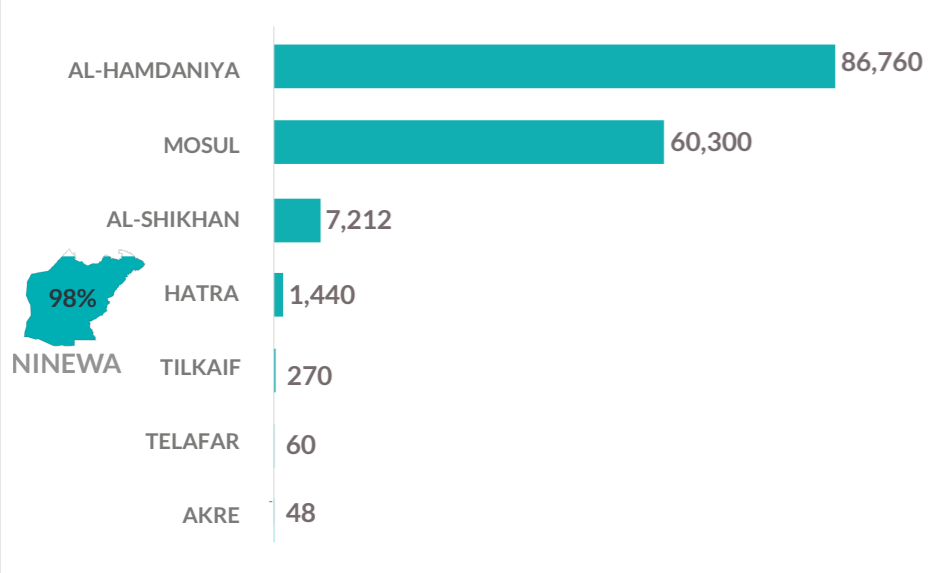

NUMBER OF IDPS BY MAIN DISTRICT OF DISPLACEMENT