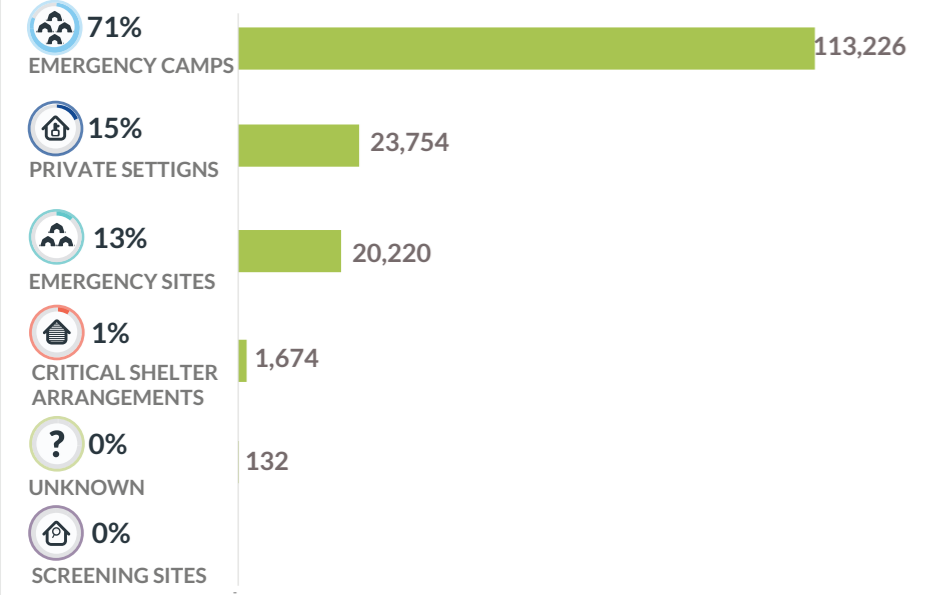

NUMBER OF IDPS BY SHELTER CATEGORY