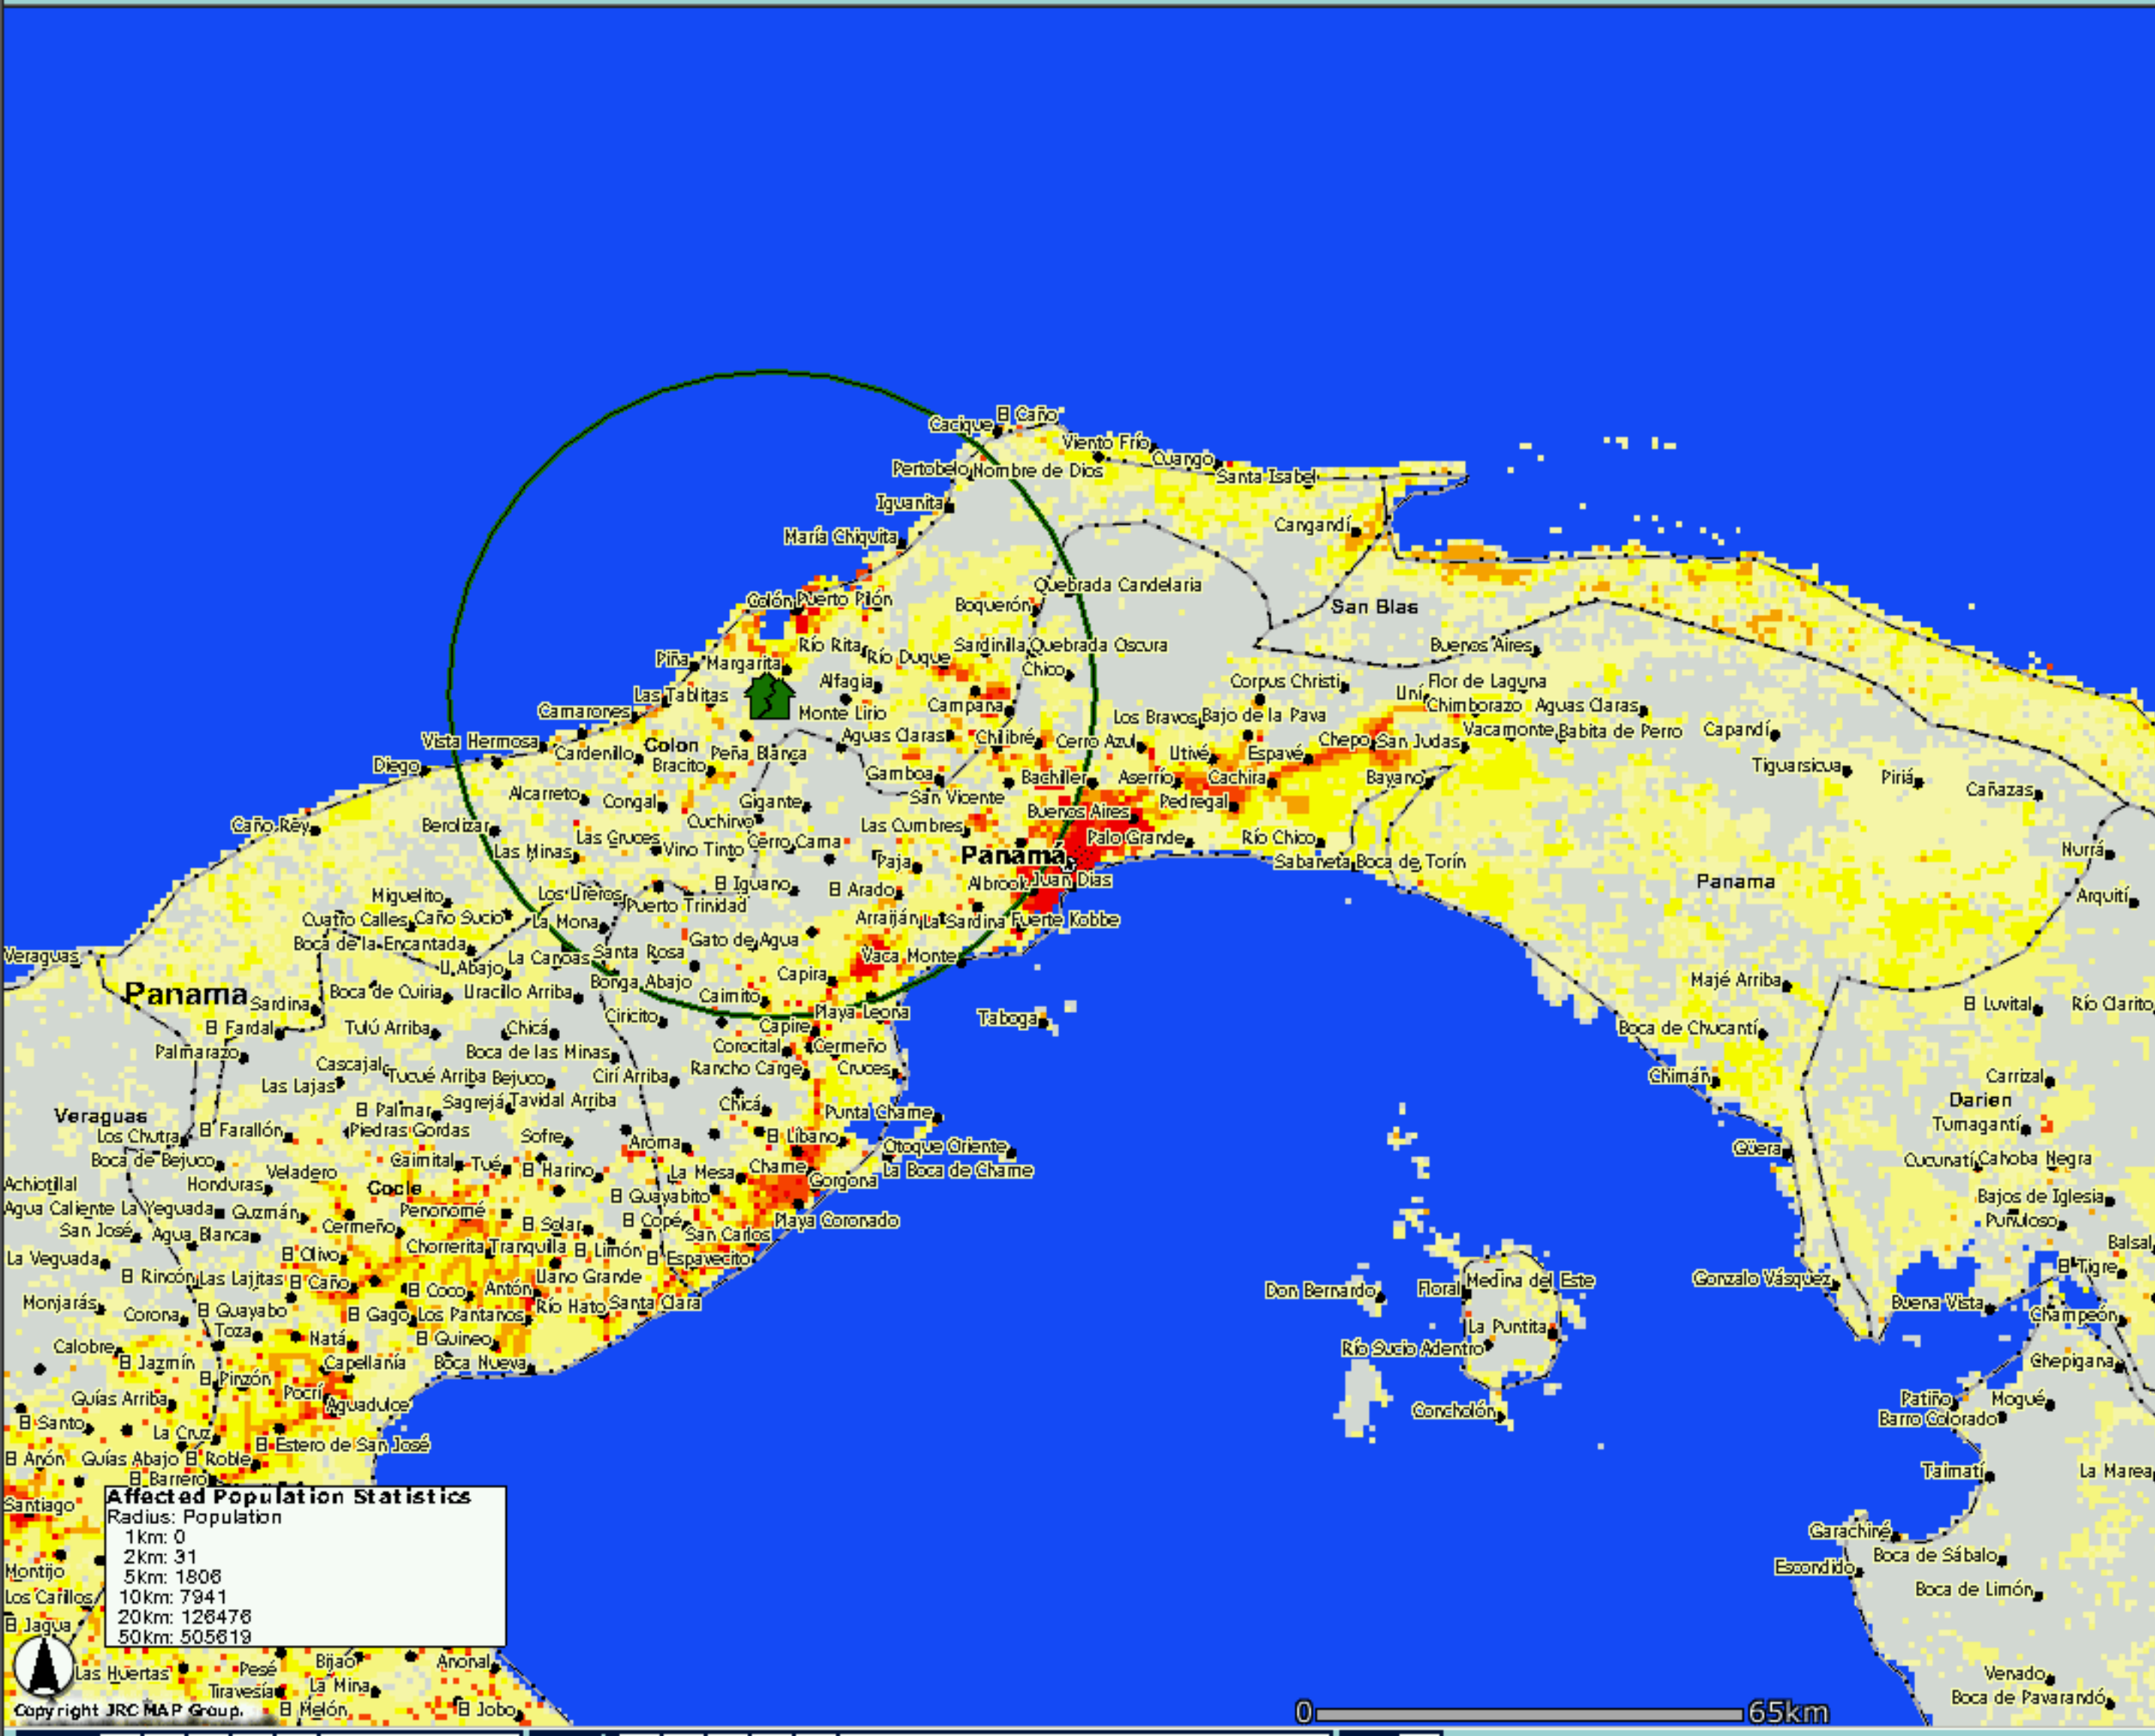

- Map Legend
- W_ADM_ADMIN2002
- GDPOLITICAL_LEVEL0
- Land
- GDPLACENAMES
- Capital
- Major City
- City
- Place
- GDBORDERS
- W_DMO_LANDSCAN20-00COLOR

Affected Population Statistics

Radius: Population

1km:	0
2km:	31
5km:	1808
10km:	7941
20km:	126478
50km:	505819

Overview Map