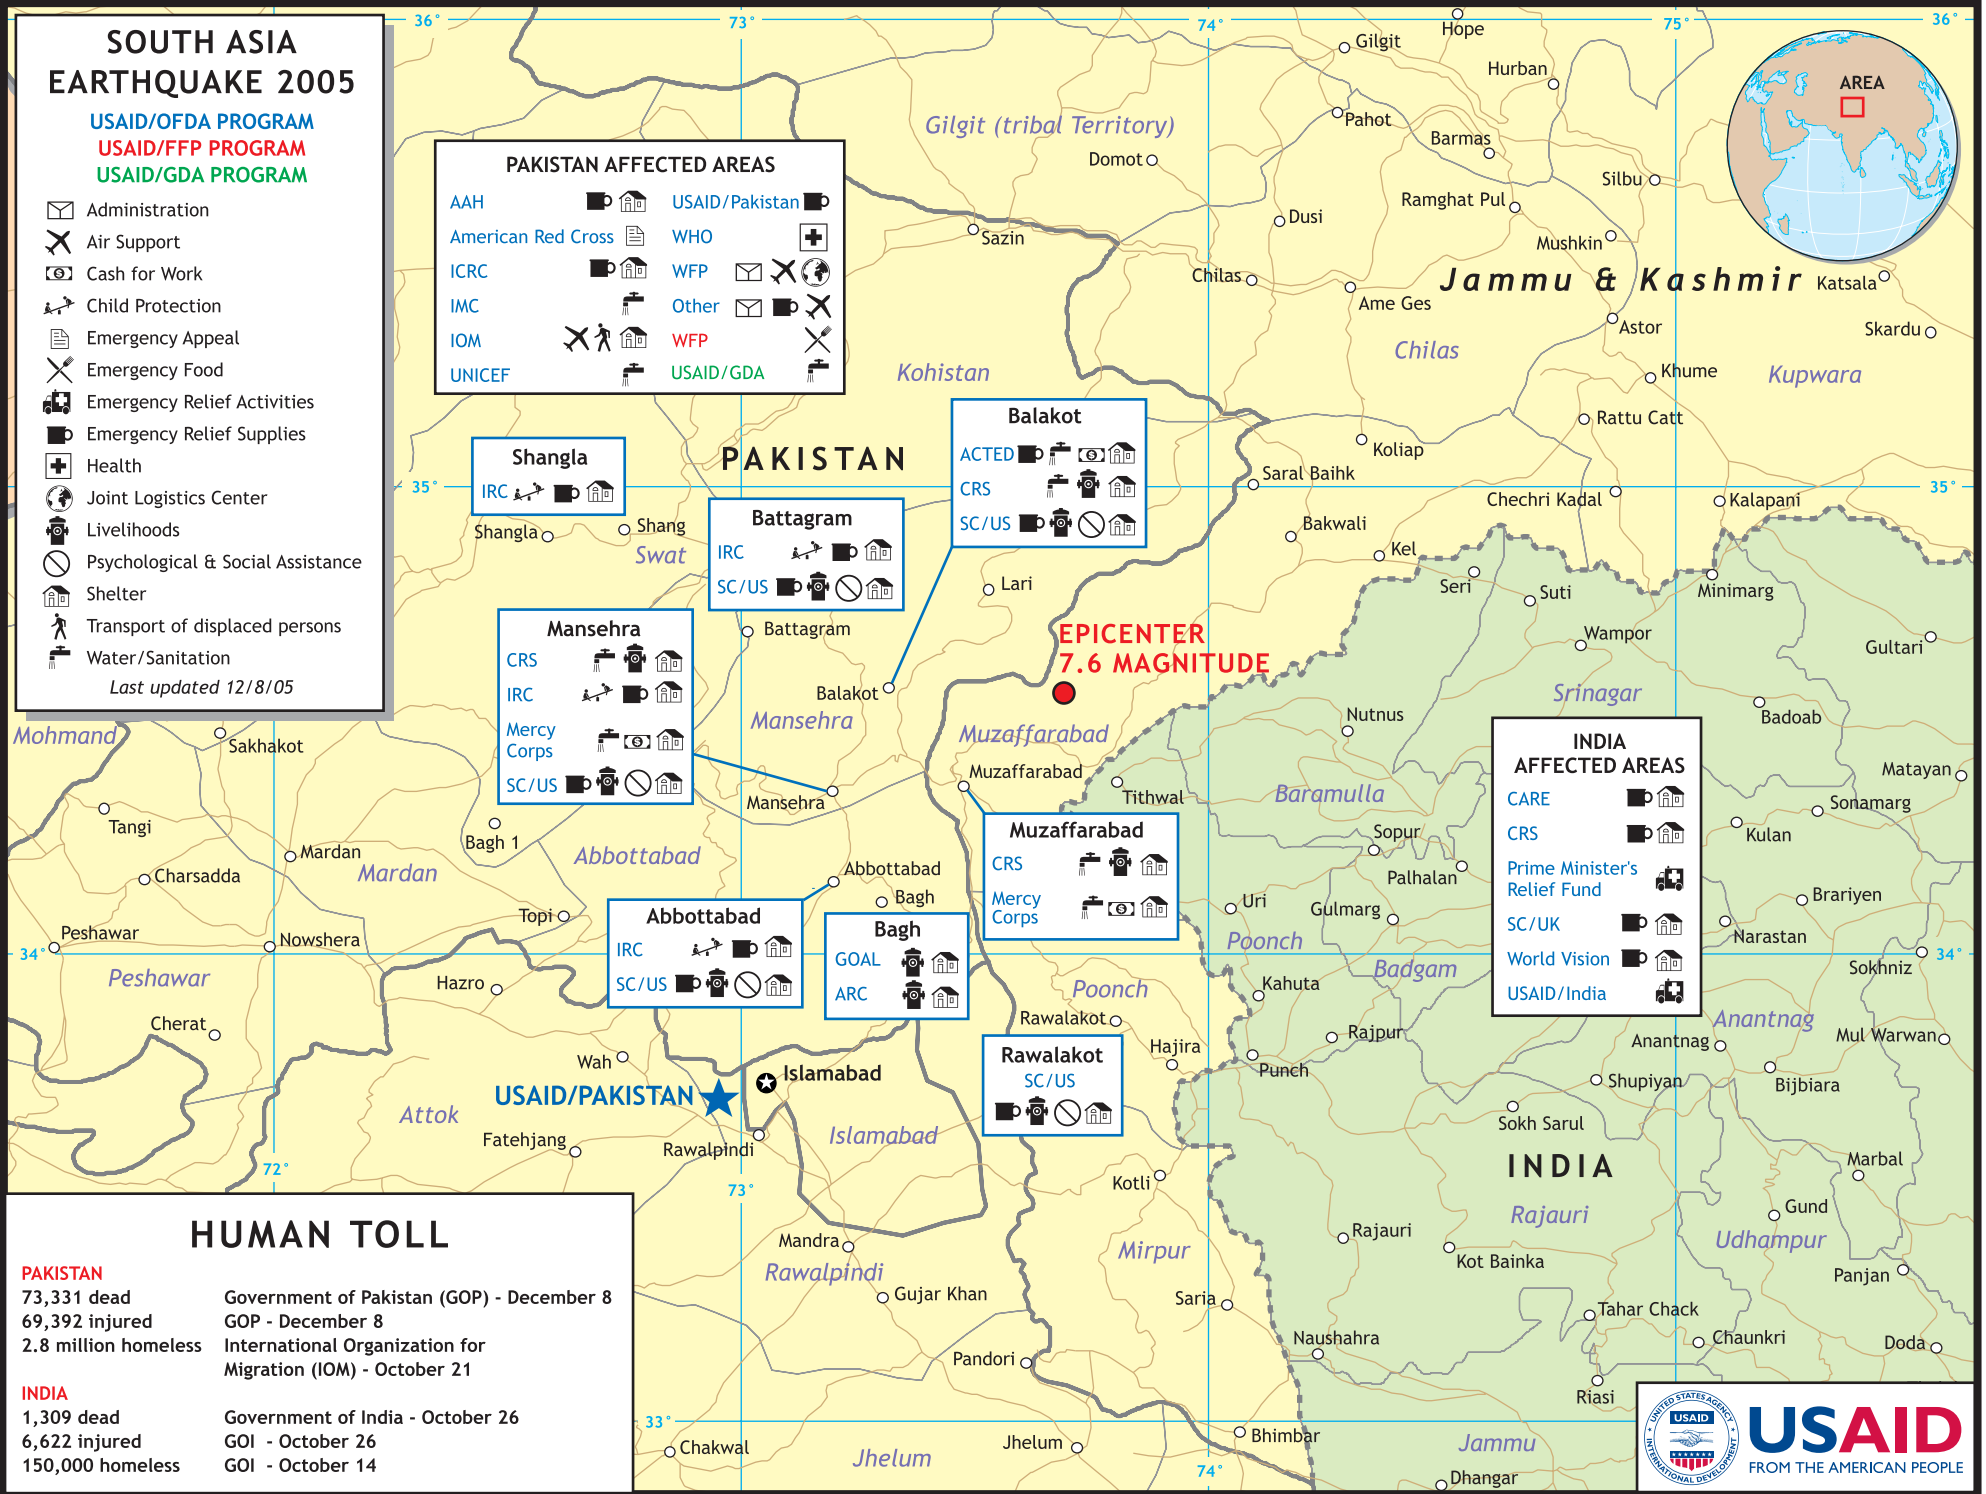

# SOUTH ASIA EARTHQUAKE 2005

USAID/OFDA PROGRAM  
 USAID/FFP PROGRAM  
 USAID/GDA PROGRAM

- Administration
- Air Support
- Cash for Work
- Child Protection
- Emergency Appeal
- Emergency Food
- Emergency Relief Activities
- Emergency Relief Supplies
- Health
- Joint Logistics Center
- Livelihoods
- Psychological & Social Assistance
- Shelter
- Transport of displaced persons
- Water/Sanitation

Last updated 12/8/05

**PAKISTAN AFFECTED AREAS**

AAH		USAID/Pakistan	
American Red Cross		WHO	
ICRC		WFP	
IMC		Other	
IOM		WFP	
UNICEF		USAID/GDA	

**Shangla**

IRC

**Battagram**

IRC

**Balakot**

Mercy Corps

**Rawalakot**

SC/US

**INDIA AFFECTED AREAS**

CARE

CRS

Prime Minister's Relief Fund

SC/UK

## HUMAN TOLL

<b>PAKISTAN</b>	Government of Pakistan (GOP) - December 8
73,331 dead	GOP - December 8
69,392 injured	International Organization for Migration (IOM) - October 21
2.8 million homeless	
<b>INDIA</b>	Government of India - October 26
1,309 dead	GOI - October 26
6,622 injured	GOI - October 14
150,000 homeless	