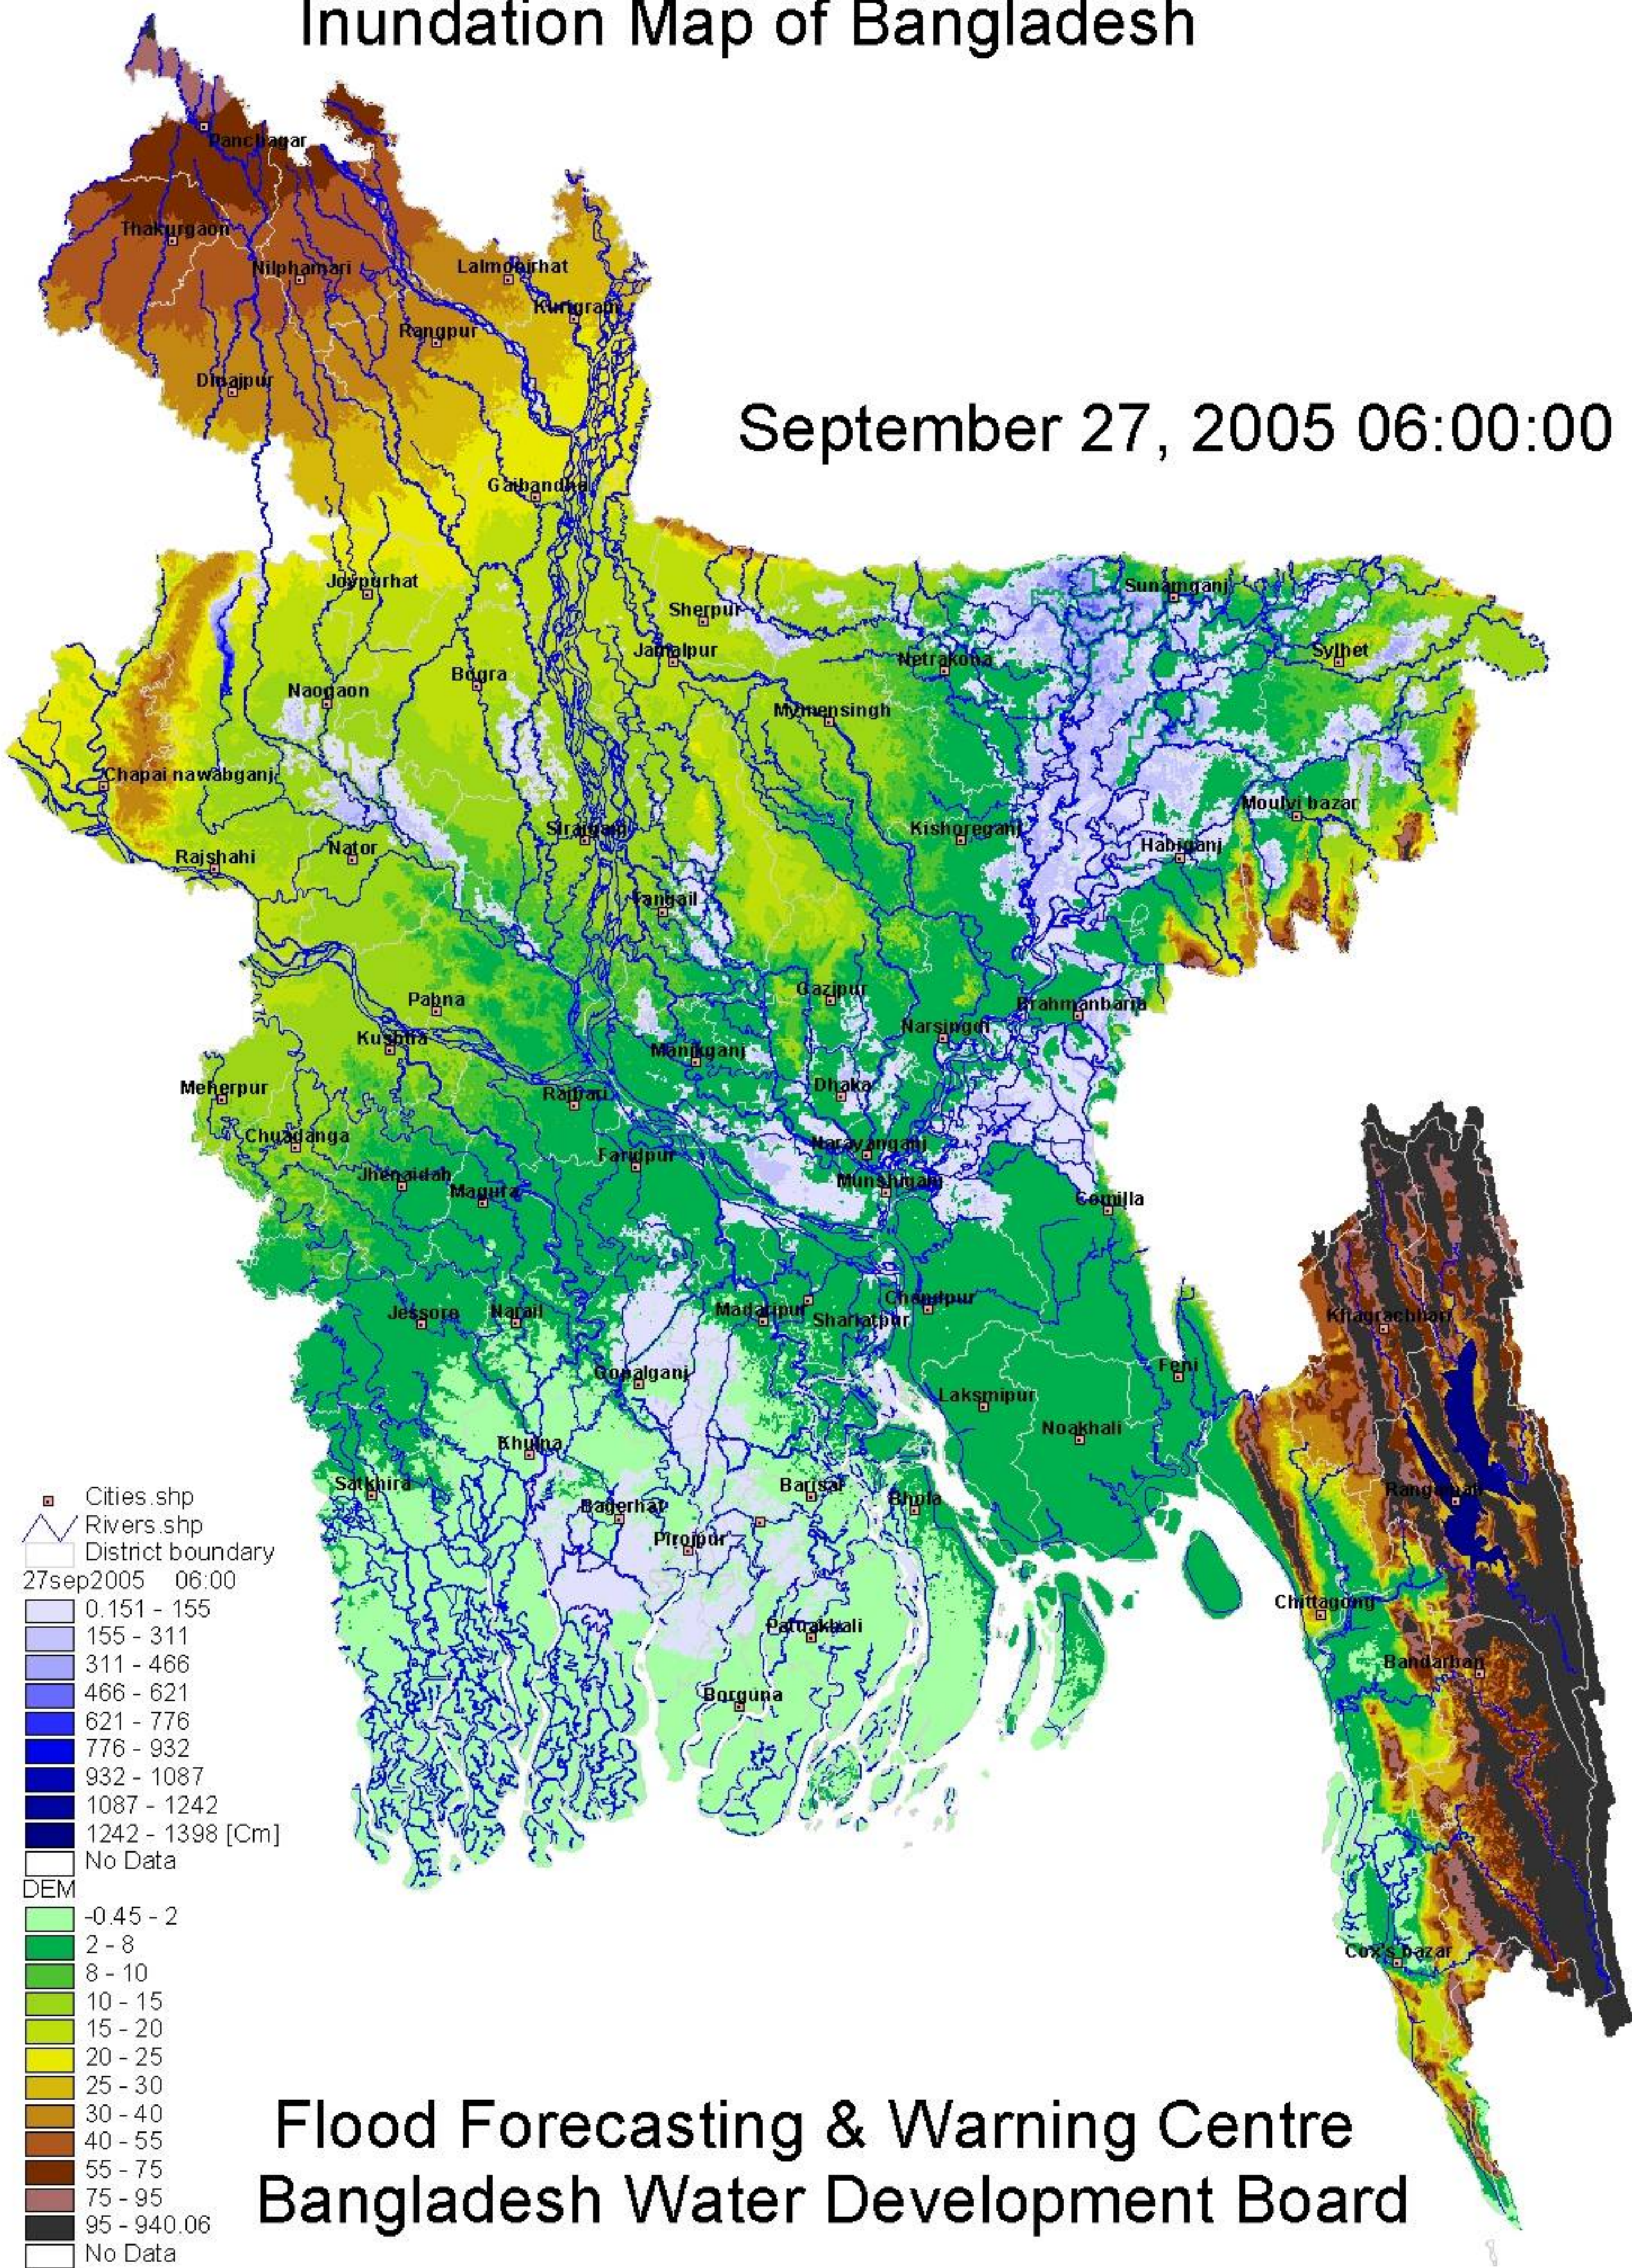

Inundation Map of Bangladesh

September 27, 2005 06:00:00

Flood Forecasting & Warning Centre
Bangladesh Water Development Board