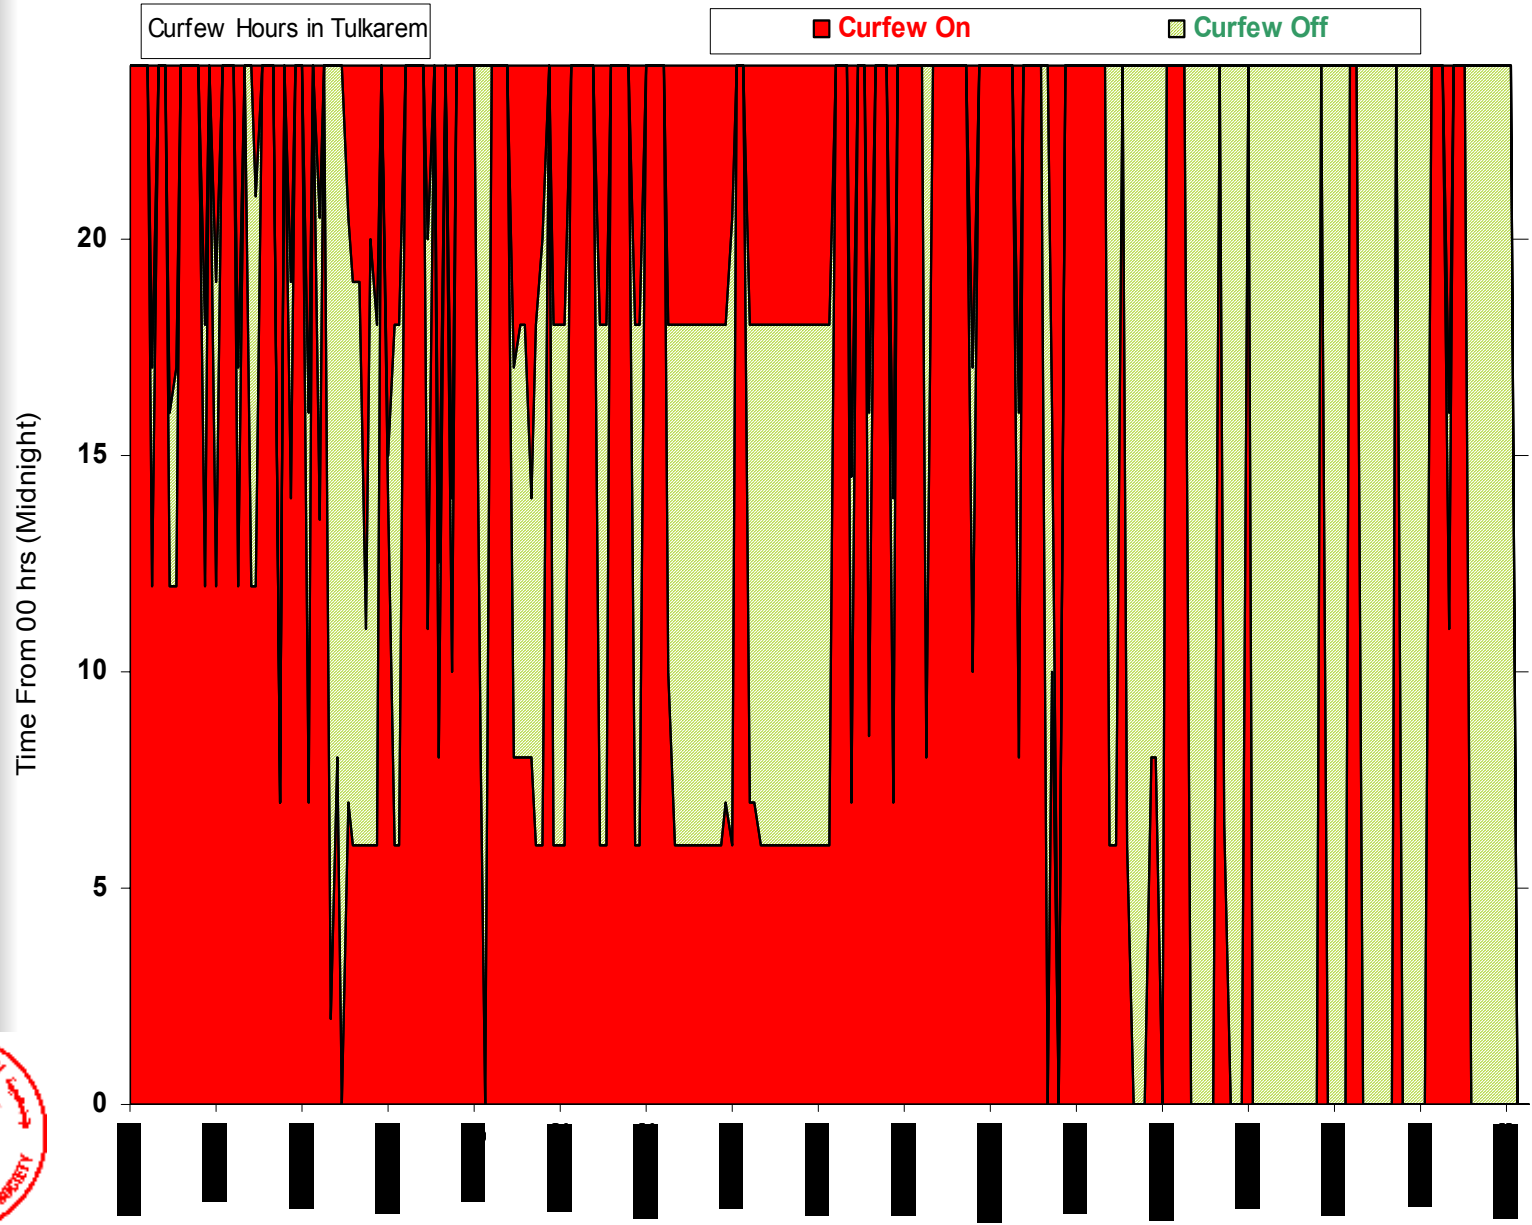

Tulkarem Curfew Hours