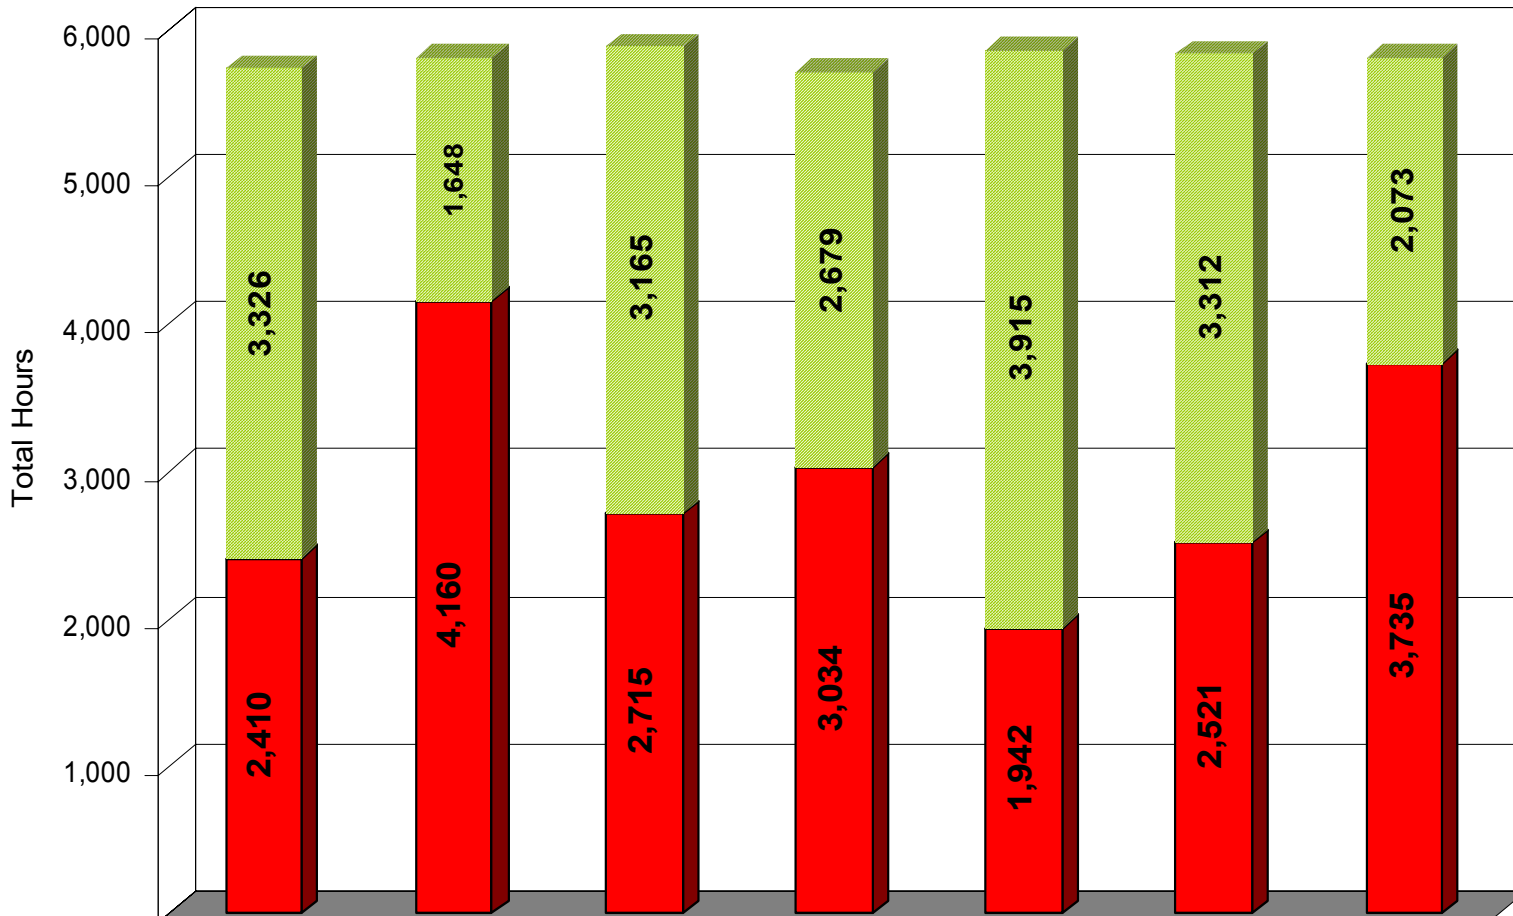

For further info,
Email PRCSDM@PalestineRCS.org

Cumulative Curfew Hours % Percentage by District – to Midnight Feb 17, 2003

Curfew Hours in Cities Starting June 18 2002 to Midnight Feb. 17 '03

Curfew On Curfew off

Total Hours & % for each district

Cumulative Curfew Hours by District – To Midnight Feb 17, 2003

Curfew Hours in Cities Starting June 18 2002 to Midnight Feb. 17 '03

District	Ramallah	Nablus	Jenin	Hebron	Qalqilia	Bethlehem	Tulkarem
Curfew off	3,326	1,648	3,165	2,679	3,915	3,312	2,073
Curfew On	2,410	4,160	2,715	3,034	1,942	2,521	3,735
Start	Jun 24	Jun 21	Jun 18	Jun 25	Jun 19	Jun 20	Jun 21
End	Imposed	Imposed	Imposed	Varies	Varies	Varies	Imposed

Total Hours/Days Table by District – To Midnight Feb 17, 2003

District/City	Curfew On	Curfew Off
Ramallah	2,410 hours	3,326 hours
Nablus	4,160	1,648
Jenin	2,715	3,165
Hebron	3,034	2,679
Qalqilia	1,942	3,915
Bethlehem	2,521	3,312
Tulkarem	3,735	2,073
Total Hrs	20,516	20,117
Total Days	(855 days)	(838 days)