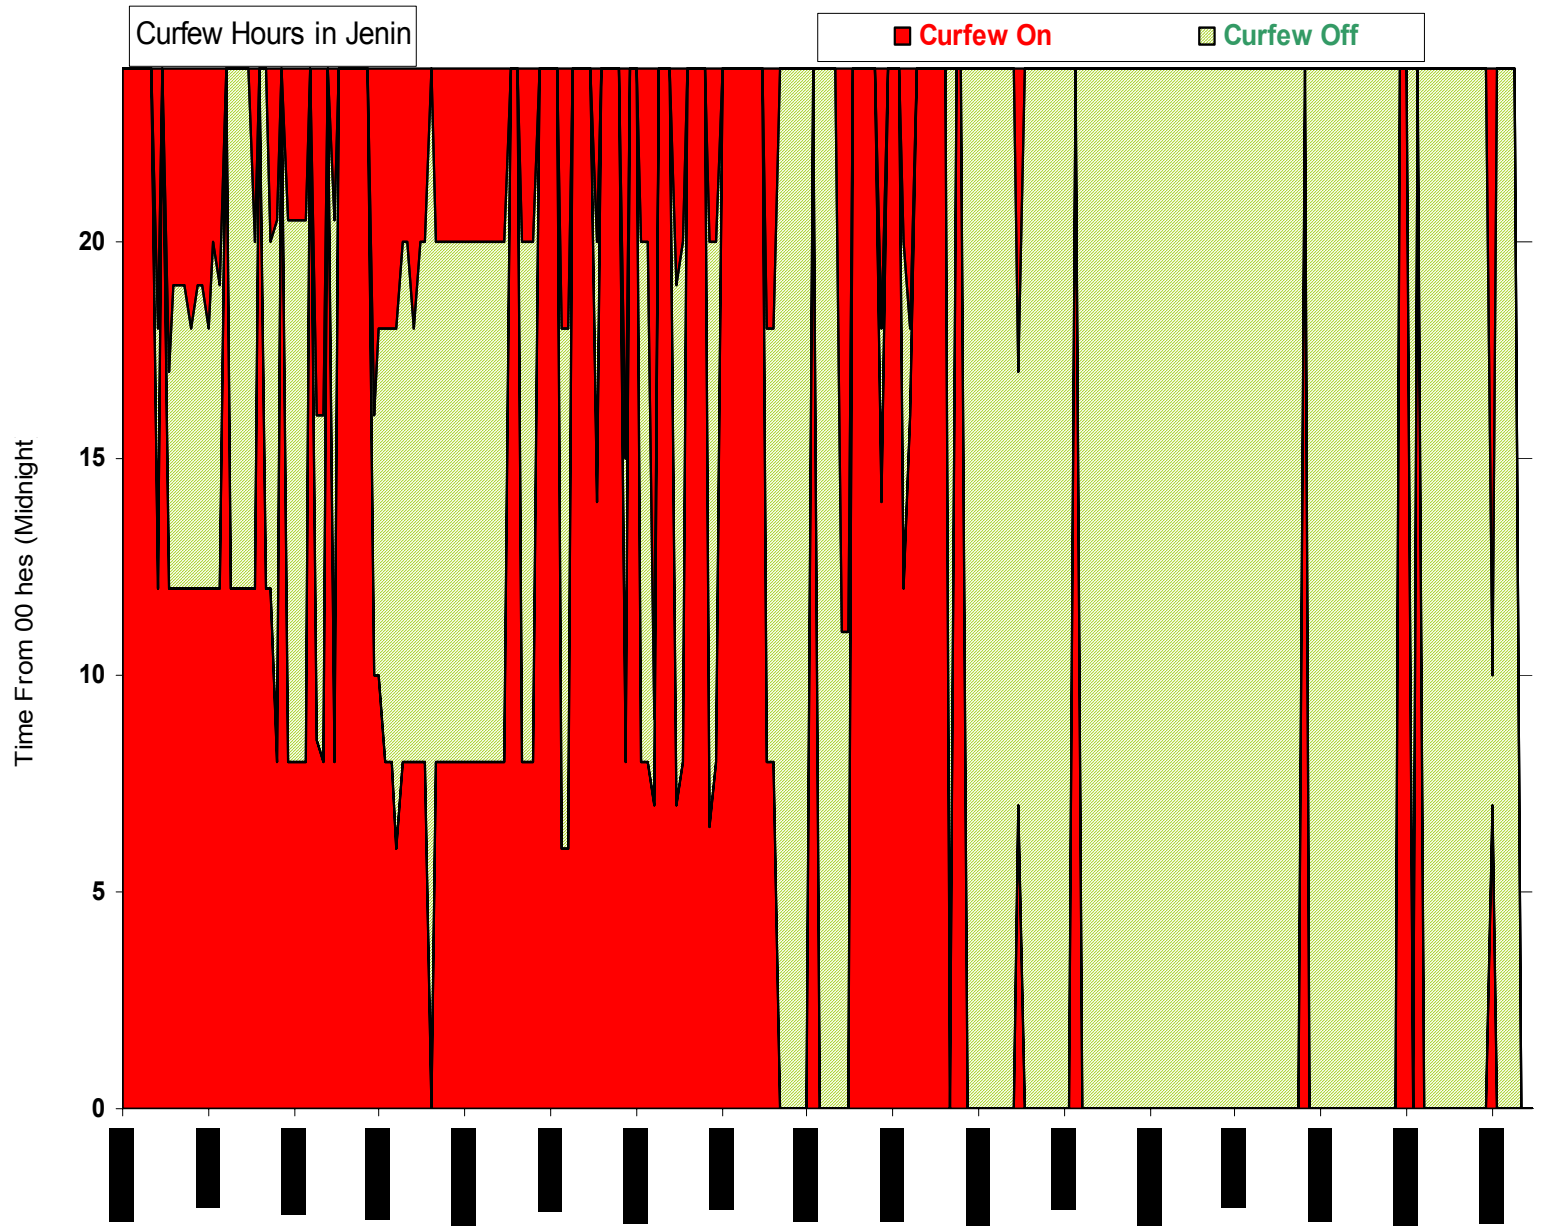

Jenin Curfew Hours