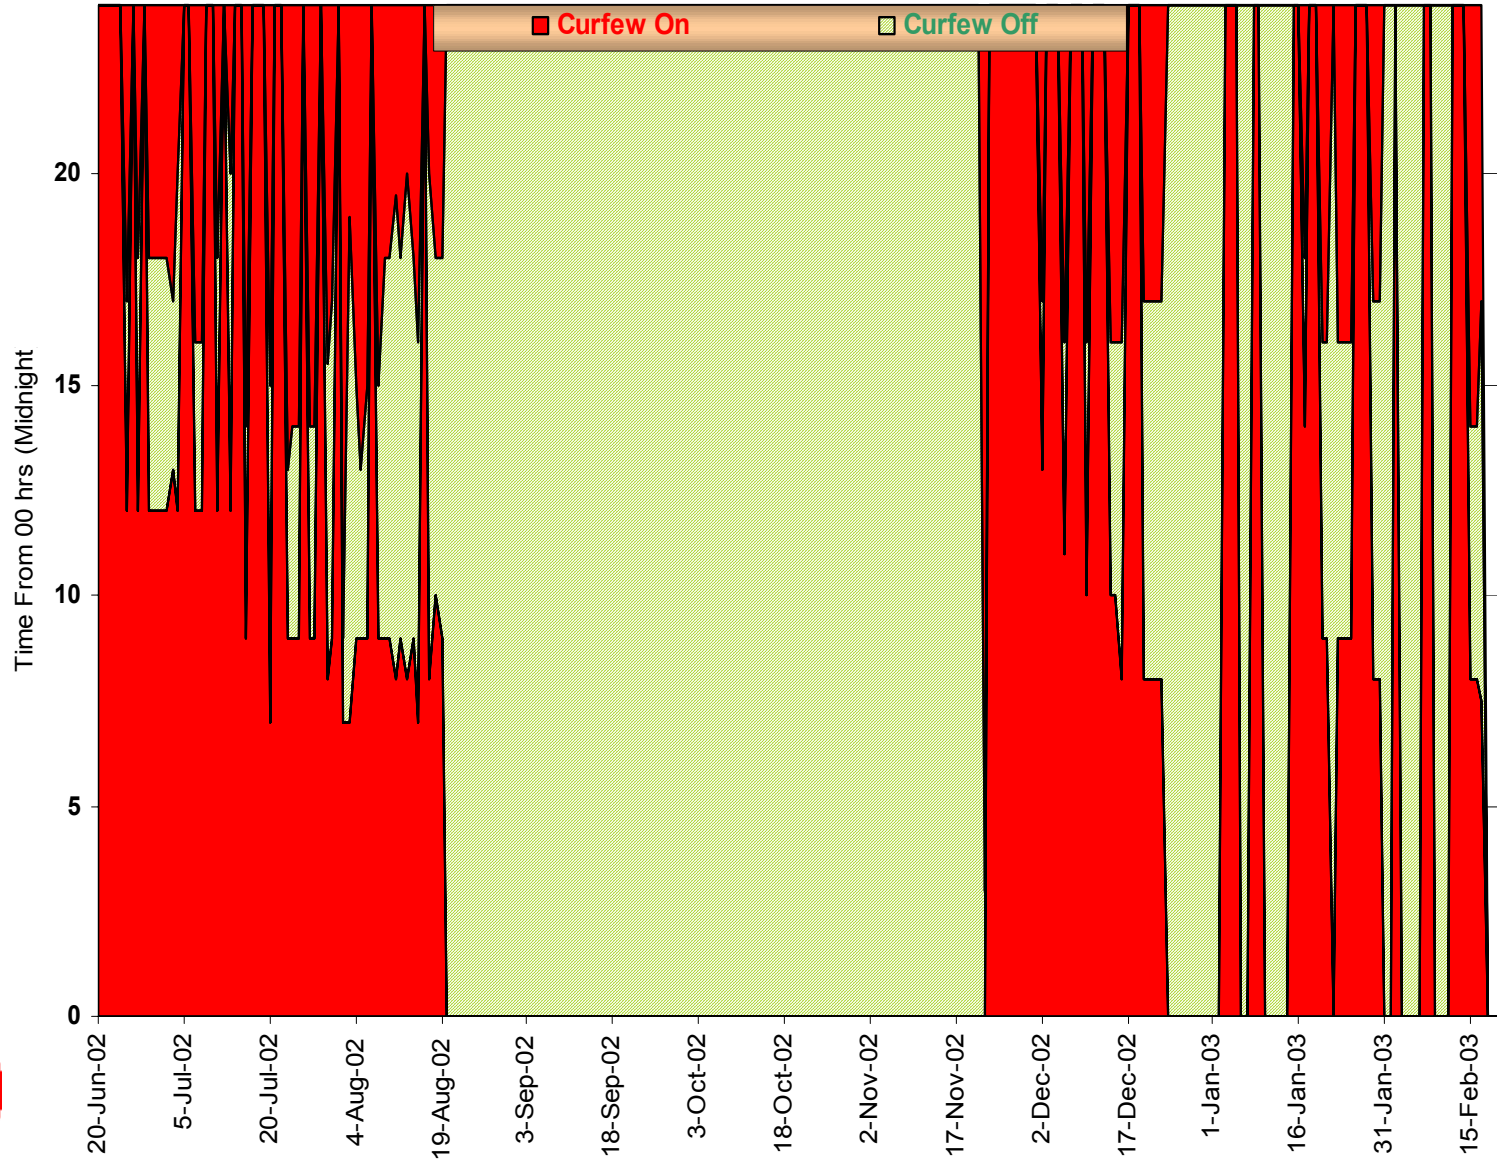

Total Hours & % for each district

Cumulative Curfew Hours by District – To Midnight Feb 17, 2003

Curfew Hours in Cities Starting June 18 2002 to Midnight Feb. 17 '03

District	Ramallah	Nablus	Jenin	Hebron	Qalqilia	Bethlehem	Tulkarem
Curfew off	3,326	1,648	3,165	2,679	3,915	3,312	2,073
Curfew On	2,410	4,160	2,715	3,034	1,942	2,521	3,735
Start	Jun 24	Jun 21	Jun 18	Jun 25	Jun 19	Jun 20	Jun 21
End	Imposed	Imposed	Imposed	Varies	Varies	Varies	Imposed

Total Hours/Days Table by District – To Midnight Feb 17, 2003

District/City	Curfew On	Curfew Off
Ramallah	2,410 hours	3,326 hours
Nablus	4,160	1,648
Jenin	2,715	3,165
Hebron	3,034	2,679
Qalqilia	1,942	3,915
Bethlehem	2,521	3,312
Tulkarem	3,735	2,073
Total Hrs	20,516	20,117
Total Days	(855 days)	(838 days)

Nablus Curfew Hours

Tulkarem Curfew Hours

Jenin Curfew Hours

Qalqilia Curfew Hours

Ramallah Curfew Hours

Bethlehem Curfew Hours

CurfewHours in Bethlehem/ The curfewended & Israeli armywithdrew from the cityon Aug 19'02 /Cityreinvaded on Nov 22 '02