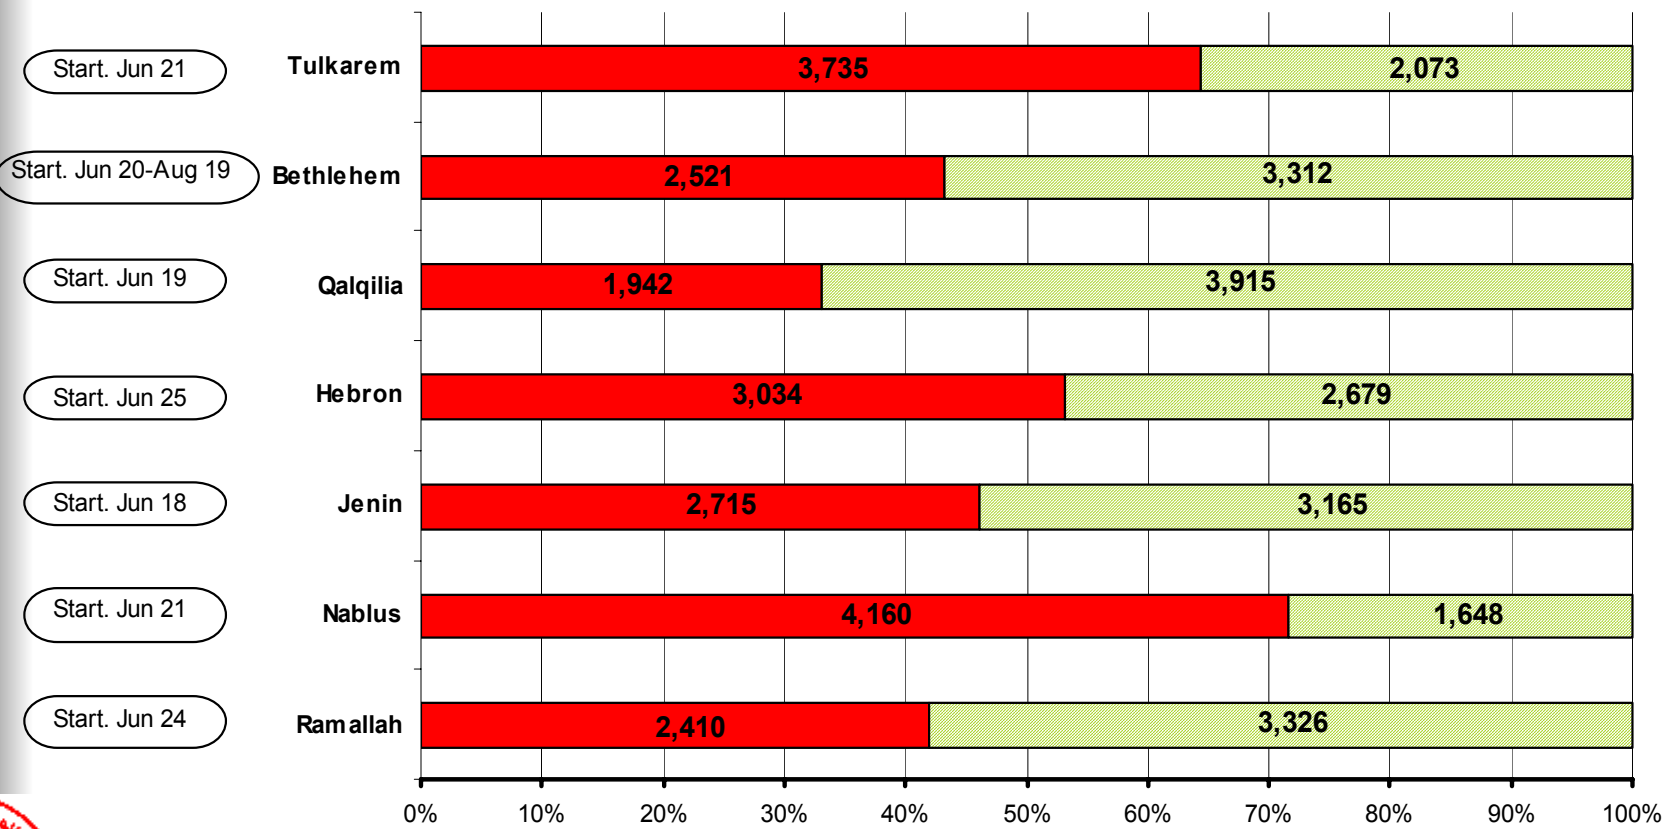

**Palestine Red Crescent
PRCS HQ
Emergency Medical & Disaster Services -**

- *PRCS, in close coordination with the International Committee of Red Cross (ICRC) provides the following services aimed at alleviating the suffering due to extended curfews, closures and long term occupation*
 - *Home care*
 - *Mobile medical teams*
 - *Mobile first aid posts*
 - *Relief deliveries to vulnerable households of limited food, medicines, water*
 - *Support to major hospitals including water, food, medical supplies, transport of medical staff, fuel, and blood transport*
 - *Limited water/sanitation support to major hospitals and vulnerable groups*
 - *Emergency Response Unit the form of field hospital and clinic.*

For further info,
Email PRCSDM@PalestineRCS.org

Cumulative Curfew Hours % Percentage by District – to Midnight Feb 17, 2003

Curfew Hours in Cities Starting June 18 2002 to Midnight Feb. 17 '03

Curfew On Curfew off

Total Hours & % for each district

Cumulative Curfew Hours by District – To Midnight Feb 17, 2003

Curfew Hours in Cities Starting June 18 2002 to Midnight Feb. 17 '03

District	Ramallah	Nablus	Jenin	Hebron	Qalqilia	Bethlehem	Tulkarem
Curfew off	3,326	1,648	3,165	2,679	3,915	3,312	2,073
Curfew On	2,410	4,160	2,715	3,034	1,942	2,521	3,735
Start	Jun 24	Jun 21	Jun 18	Jun 25	Jun 19	Jun 20	Jun 21
End	Imposed	Imposed	Imposed	Varies	Varies	Varies	Imposed