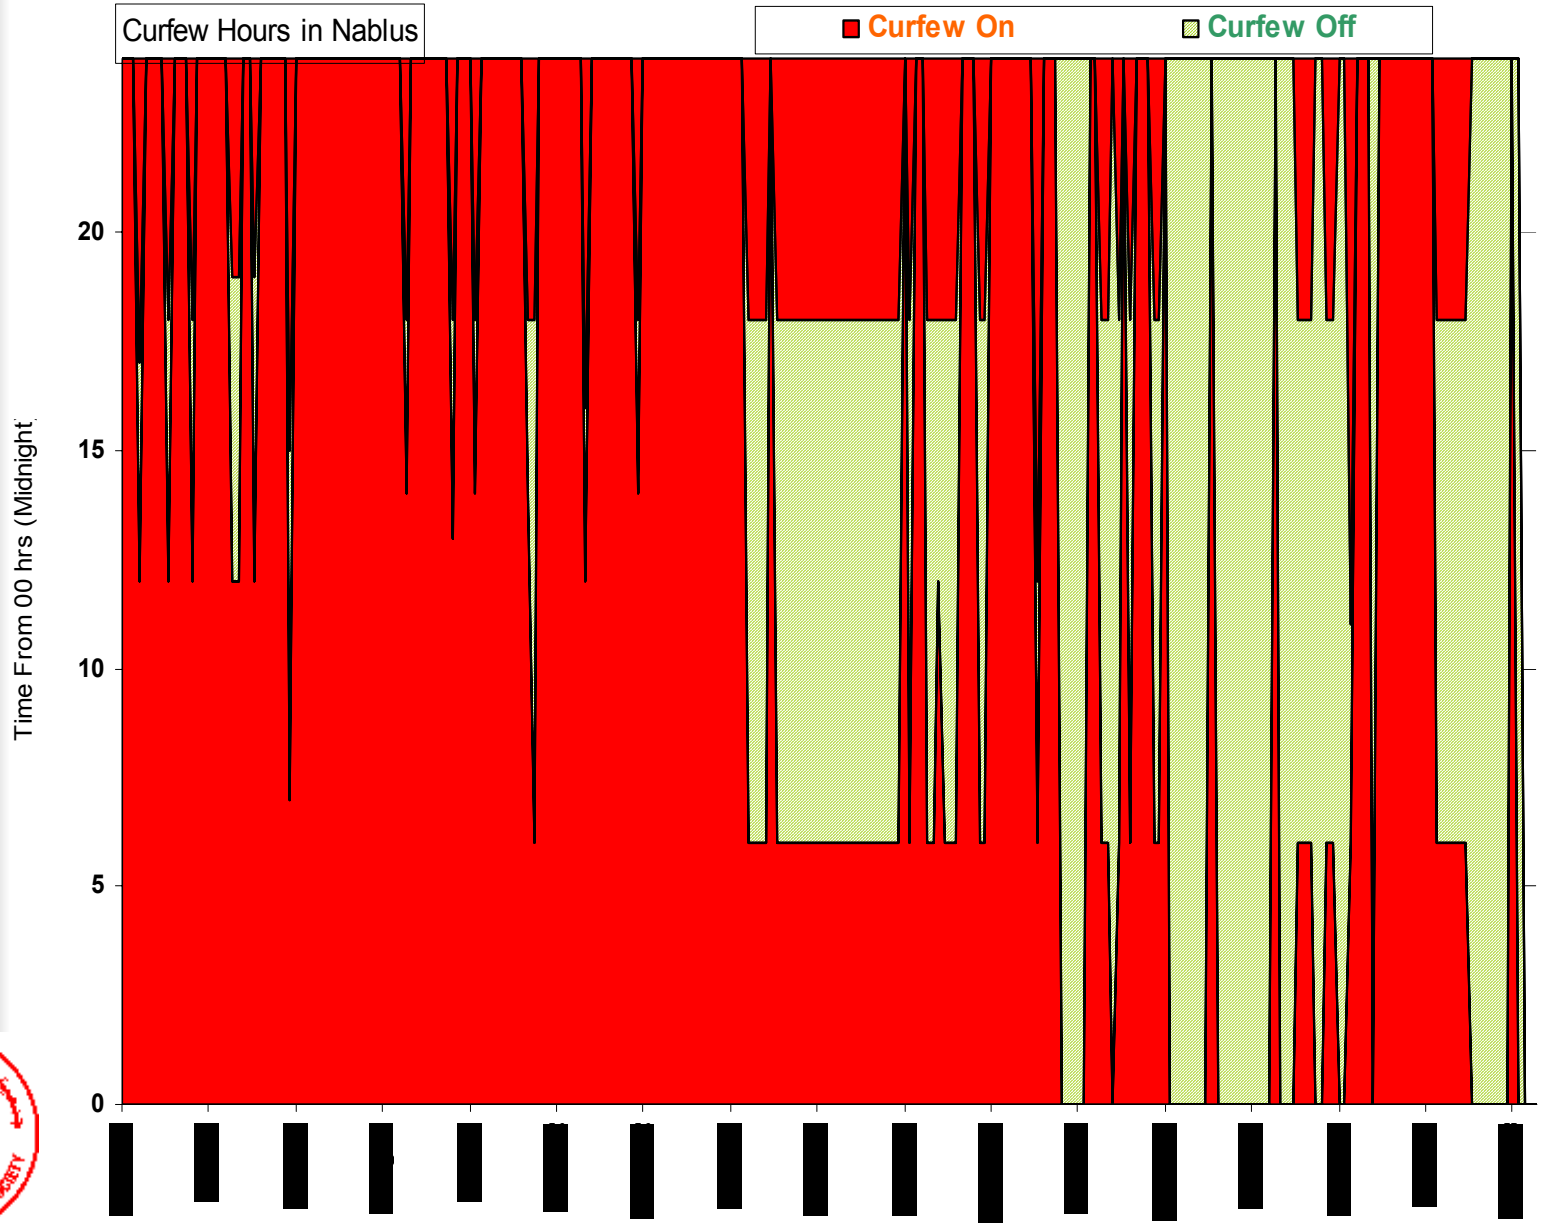

Nablus Curfew Hours