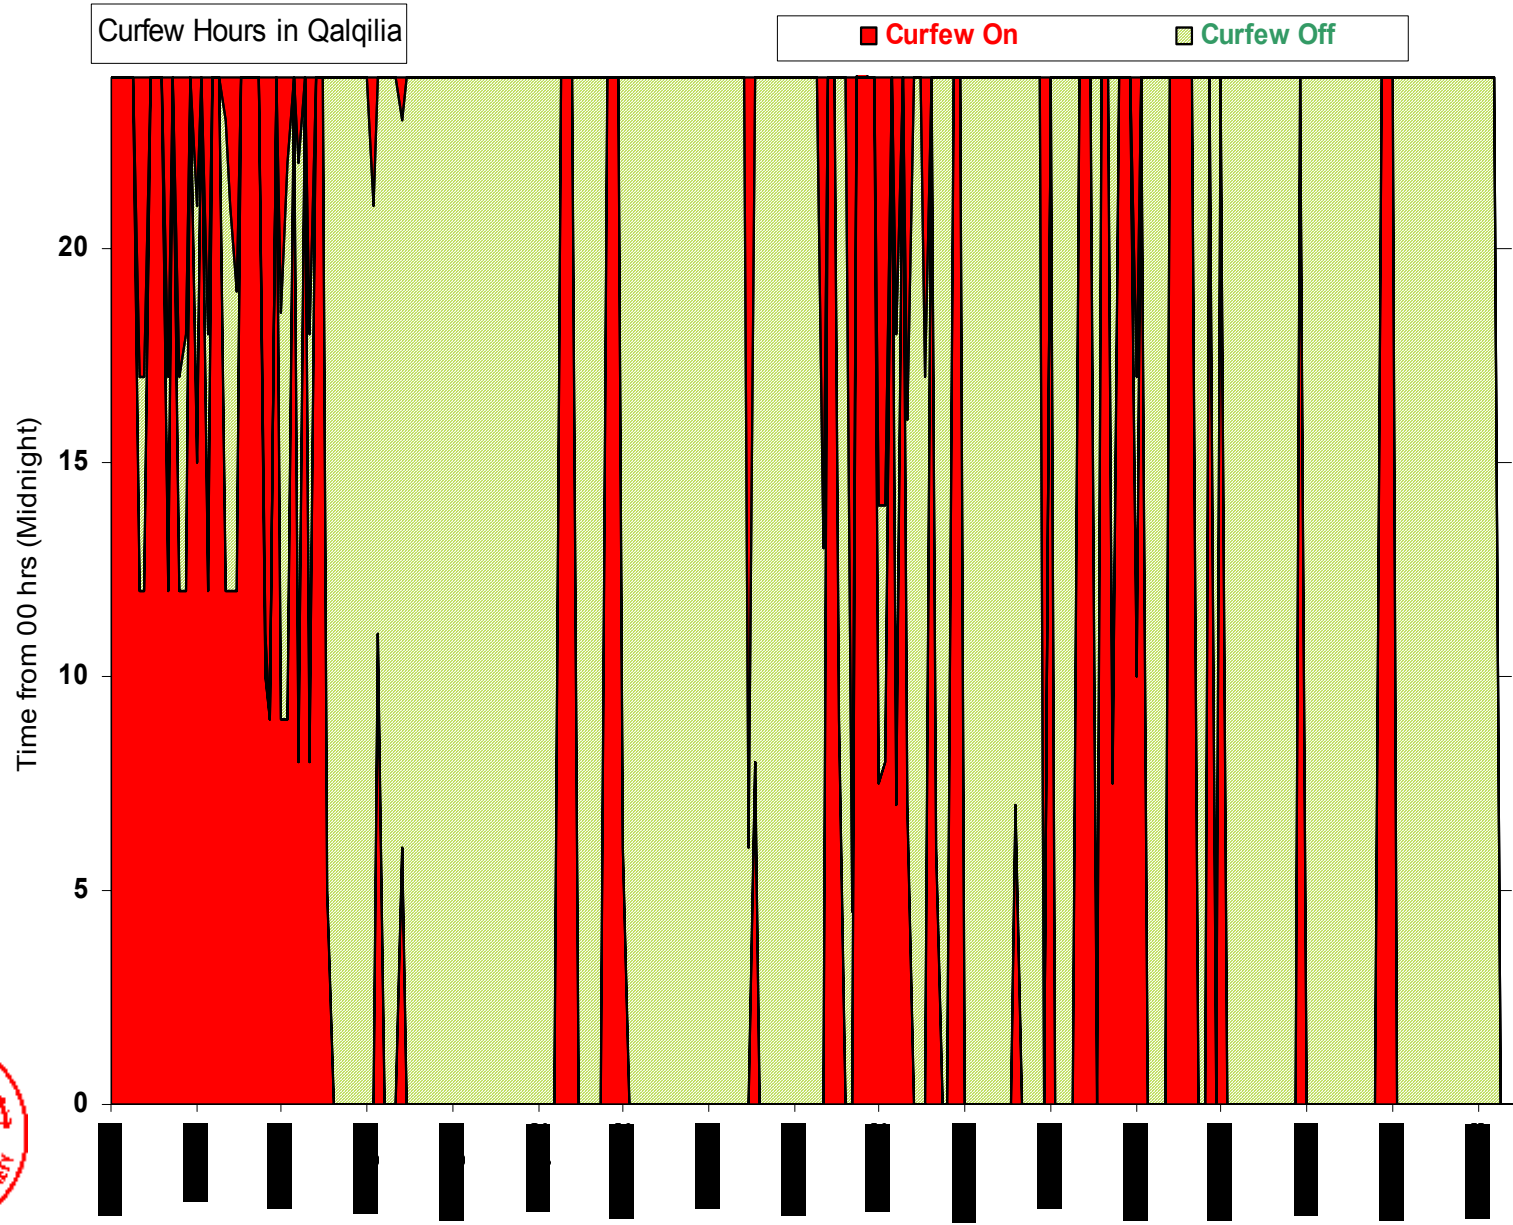

Total Hours & % for each district

Cumulative Curfew Hours by District – To Midnight Feb 17, 2003

Curfew Hours in Cities Starting June 18 2002 to Midnight Feb. 17 '03

District	Ramallah	Nablus	Jenin	Hebron	Qalqilia	Bethlehem	Tulkarem
Curfew off	3,326	1,648	3,165	2,679	3,915	3,312	2,073
Curfew On	2,410	4,160	2,715	3,034	1,942	2,521	3,735
Start	Jun 24	Jun 21	Jun 18	Jun 25	Jun 19	Jun 20	Jun 21
End	Imposed	Imposed	Imposed	Varies	Varies	Varies	Imposed

Total Hours/Days Table by District – To Midnight Feb 17, 2003

District/City	Curfew On	Curfew Off
Ramallah	2,410 hours	3,326 hours
Nablus	4,160	1,648
Jenin	2,715	3,165
Hebron	3,034	2,679
Qalqilia	1,942	3,915
Bethlehem	2,521	3,312
Tulkarem	3,735	2,073
Total Hrs	20,516	20,117
Total Days	(855 days)	(838 days)

Nablus Curfew Hours

Tulkarem Curfew Hours

Jenin Curfew Hours

Qalqilia Curfew Hours

Ramallah Curfew Hours

Bethlehem Curfew Hours

CurfewHours in Bethlehem/ The curfewended & Israeli armywithdrew from the cityon Aug 19'02 /Cityreinvaded on Nov 22 '02