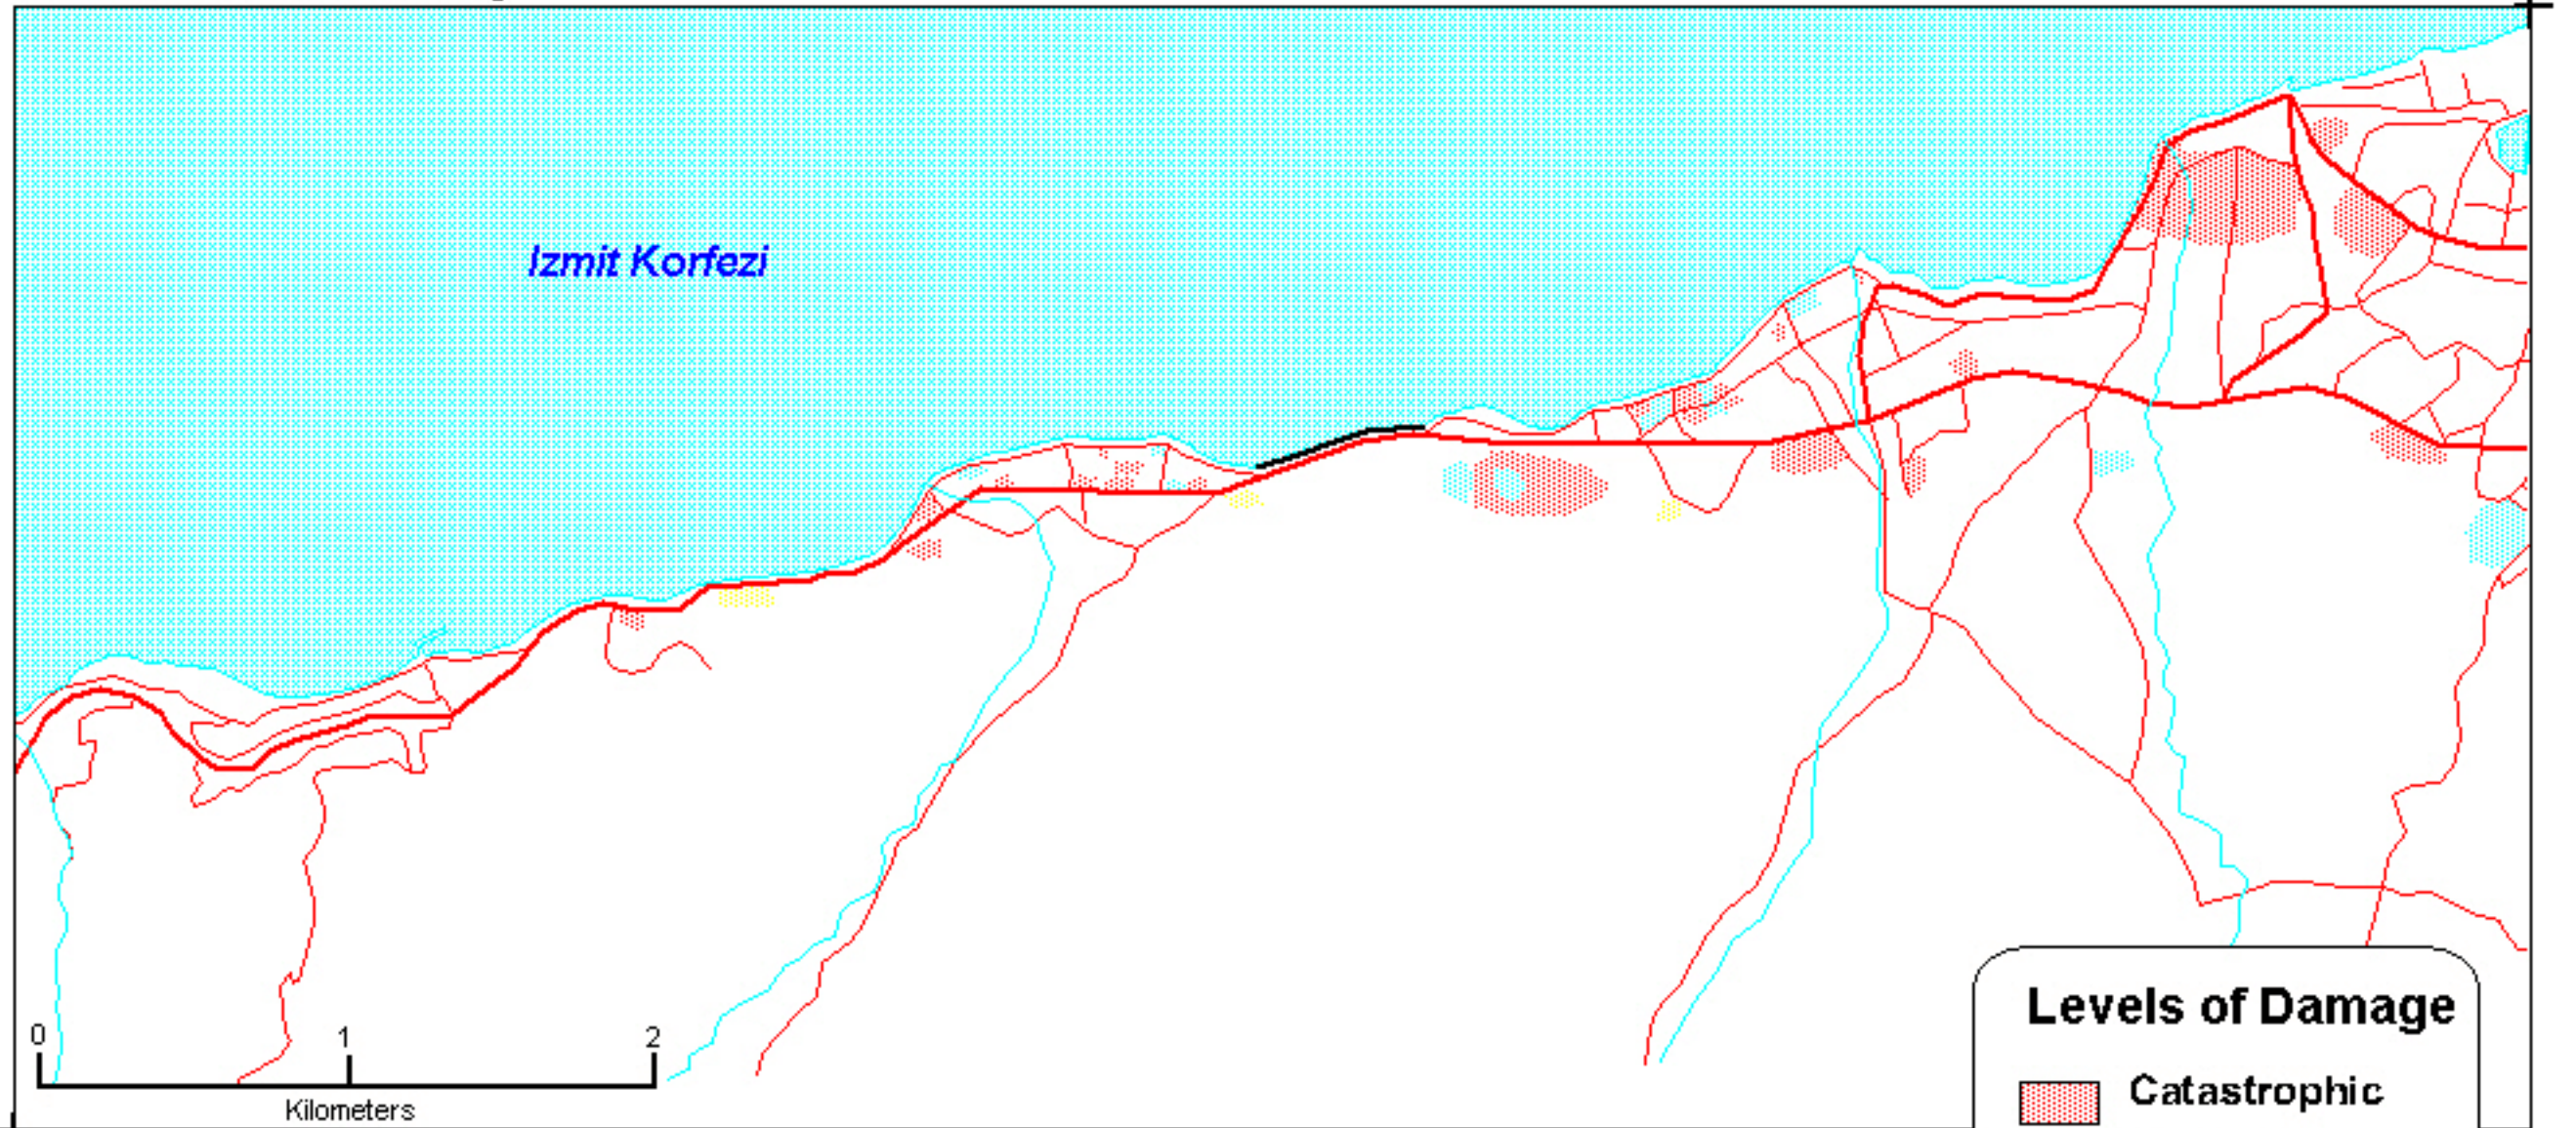

# Earthquake Damage Golcuk West, Turkey

404400N  
0294830E

404200N 18 August 1999  
0294230E

**Levels of Damage**

- Catastrophic
- Moderate
- Limited
- Fissure