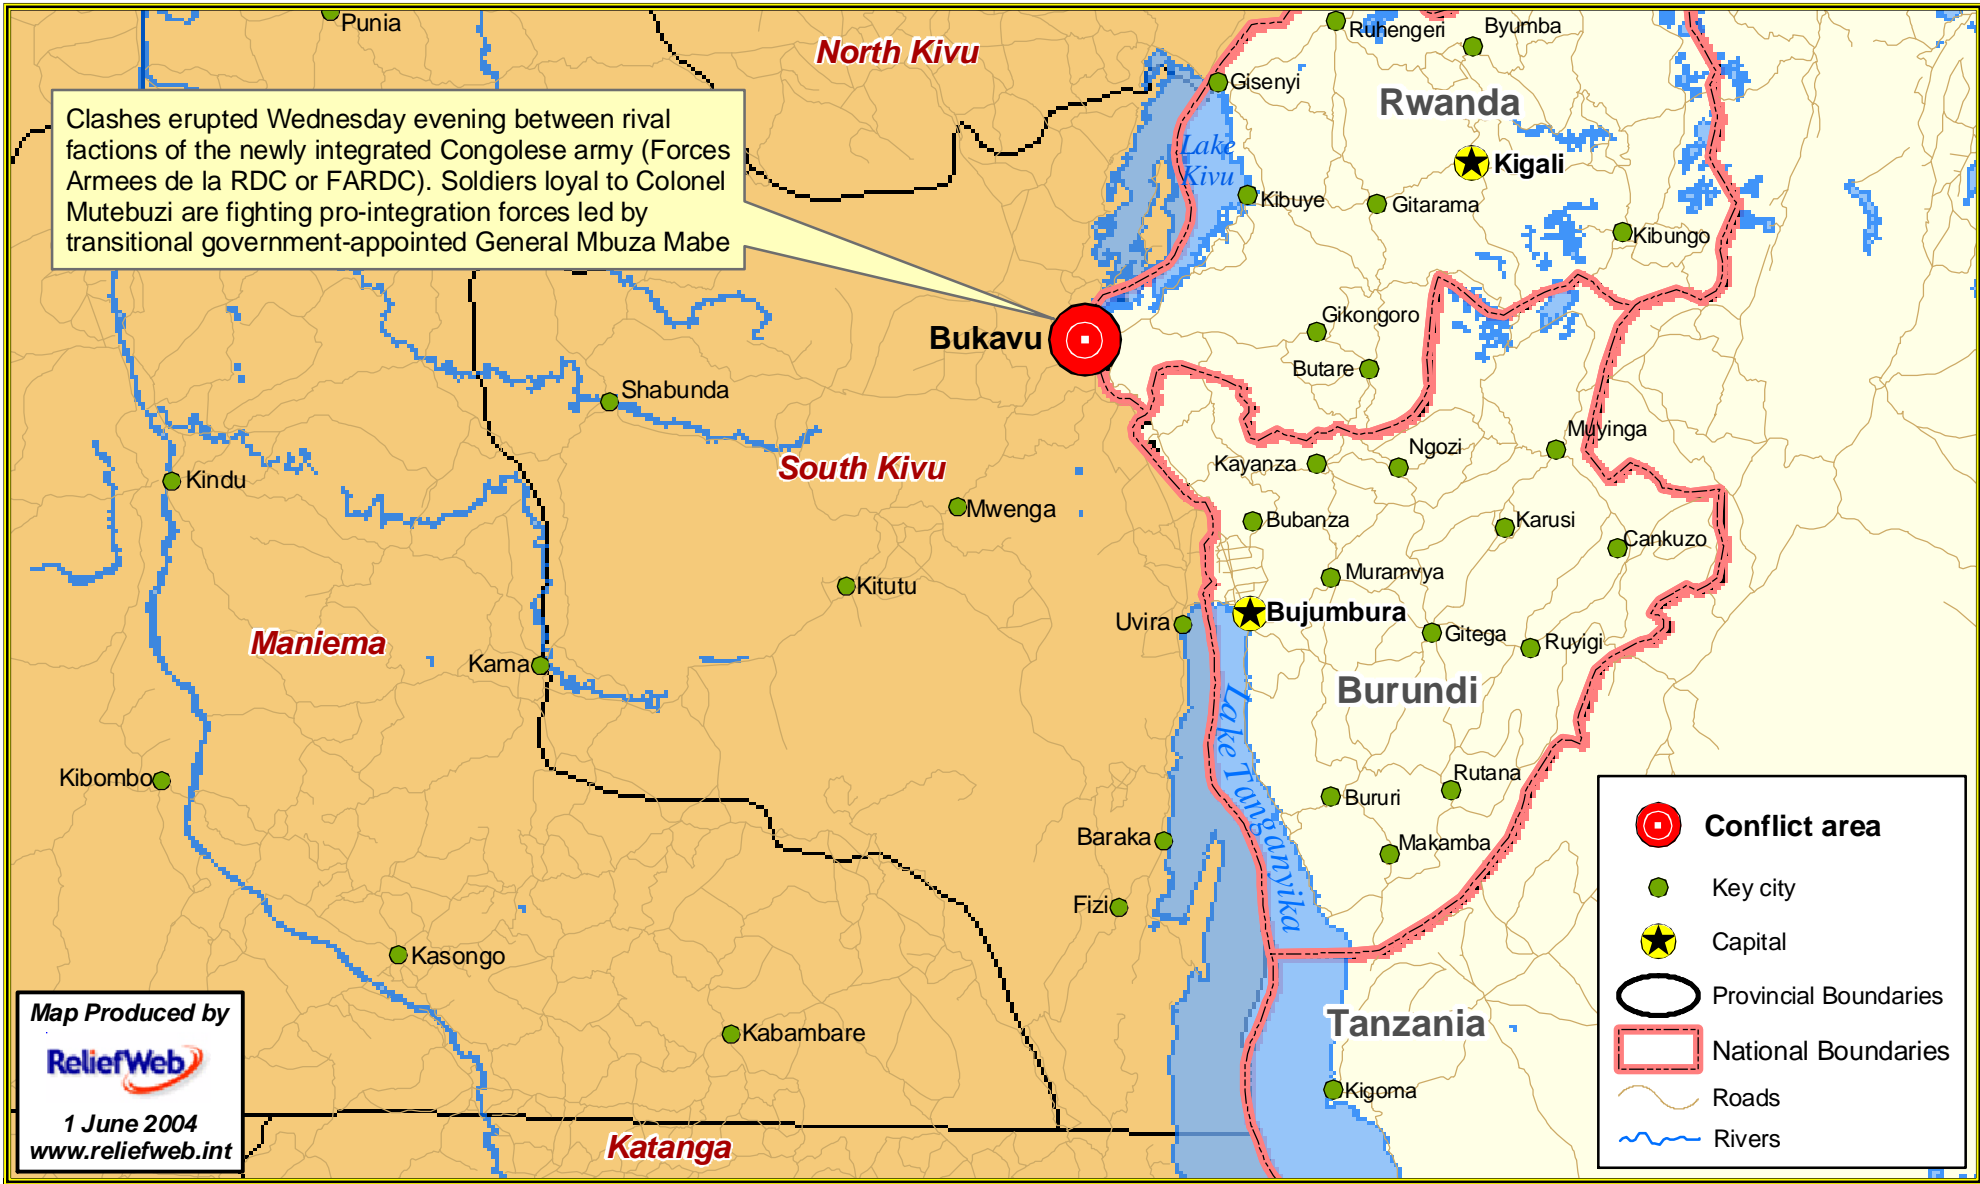

Democratic Republic of Congo: Humanitarian Crisis in Bukavu, South Kivu Province

OCHA Situation Report No. 1
29 May 2004

"Clashes involving the use of heavy armaments erupted Wednesday evening in the town of Bukavu, South Kivu"

Clashes erupted Wednesday evening between rival factions of the newly integrated Congolese army (Forces Armees de la RDC or FARDC). Soldiers loyal to Colonel Mutebuzi are fighting pro-integration forces led by transitional government-appointed General Mbuza Mabe

Map Produced by
ReliefWeb
1 June 2004
www.reliefweb.int

The boundaries and names shown and the designations used on this map do not imply official endorsement or acceptance by the United Nations