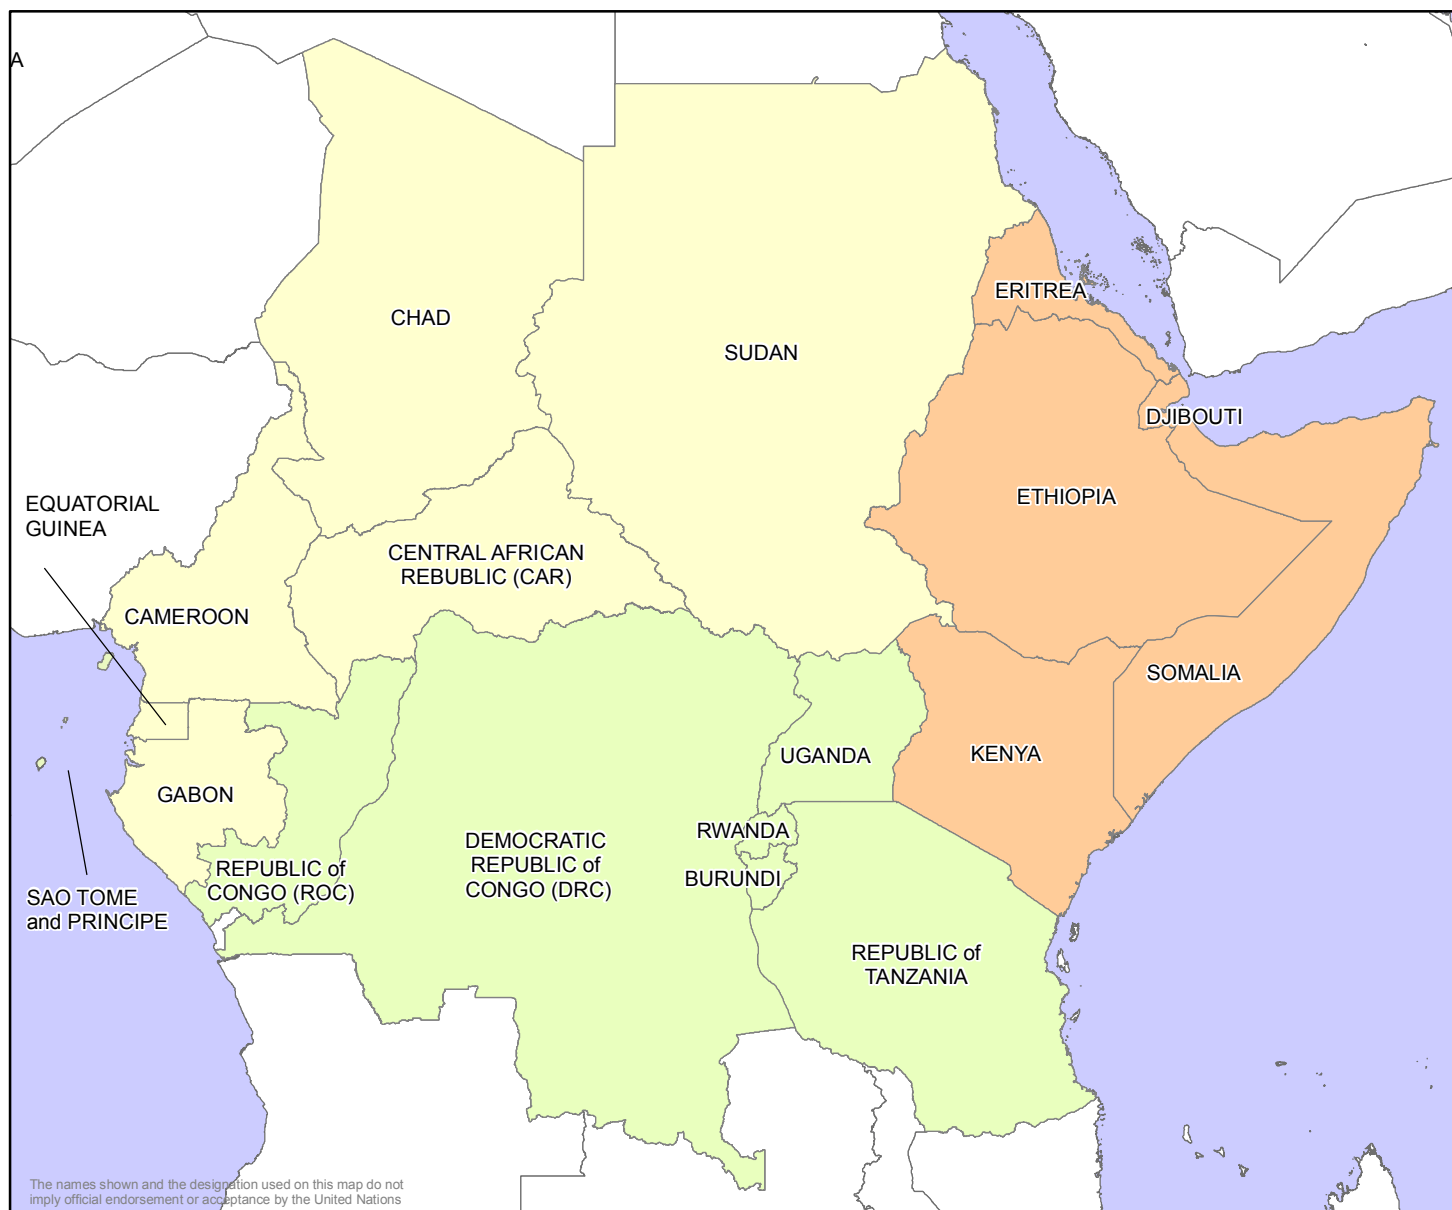

Regional Office for Central and East Africa - Country Coverage

26 February 2008

This map shows the country coverage for the OCHA Regional Office for Central and East Africa. Focal points within the office cover the evolving humanitarian situation in region. The contacts for

each country are listed below. Please feel free to contact the Regional Office if you need briefings or have questions on the changing situation.

**CAMEROON - CAR - CHAD -
EQUATORIAL GUINEA - GABON
- SAO TOME and PRINCIPE -
SUDAN**

Ms Lucy Dickinson is the back-up
focal point for these countries
Tel: +254.20.7621006
Cell: +254.722.521031
E-mail: dickinsonl@un.org

**BURUNDI - DRC - ROC -
RWANDA - TANZANIA -**

Ms Lucy Dickinson
Tel: +254.20.7621006
Cell: +254.722.521031
E-mail: dickinsonl@un.org