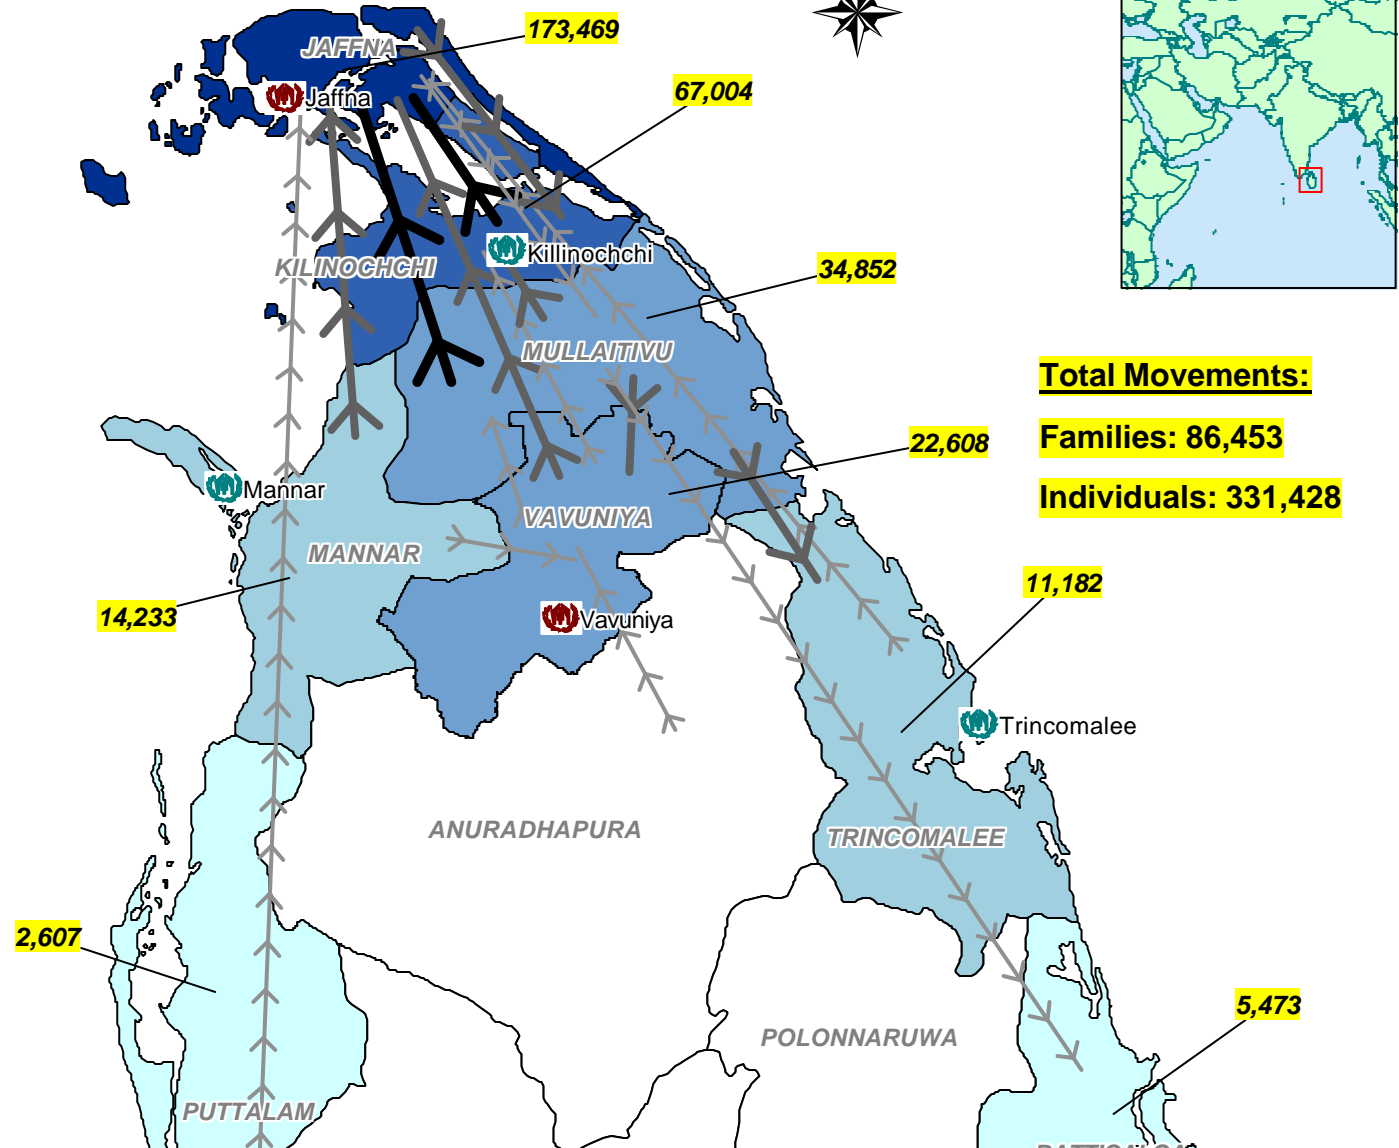

### IDPs Locations After Movement\*

**LEGEND**

- UNHCR Representation
- UNHCR Field office
- UNHCR Satellite office

**DISTRICT**

Major IDP Returnee Movements

- 25,000 to 50,000
- 5,000 to 25,000
- 1,000 to 5,000

IDPs Locations (Individuals) After Movement

- 100,000 to 173,469
- 50,000 to 100,000
- 20,000 to 50,000
- 10,000 to 20,000
- 1 to 10,000

IDPs Locations (Individuals) Prior to Movement

- 85,000 to 111,676
- 50,000 to 85,000
- 15,000 to 50,000
- 1,000 to 4,500
- 1 to 1,000

### IDPs Locations Prior to Movement\*\*

\*Movement into a District, or within that District  
\*\*Movement out of a District, or within that District