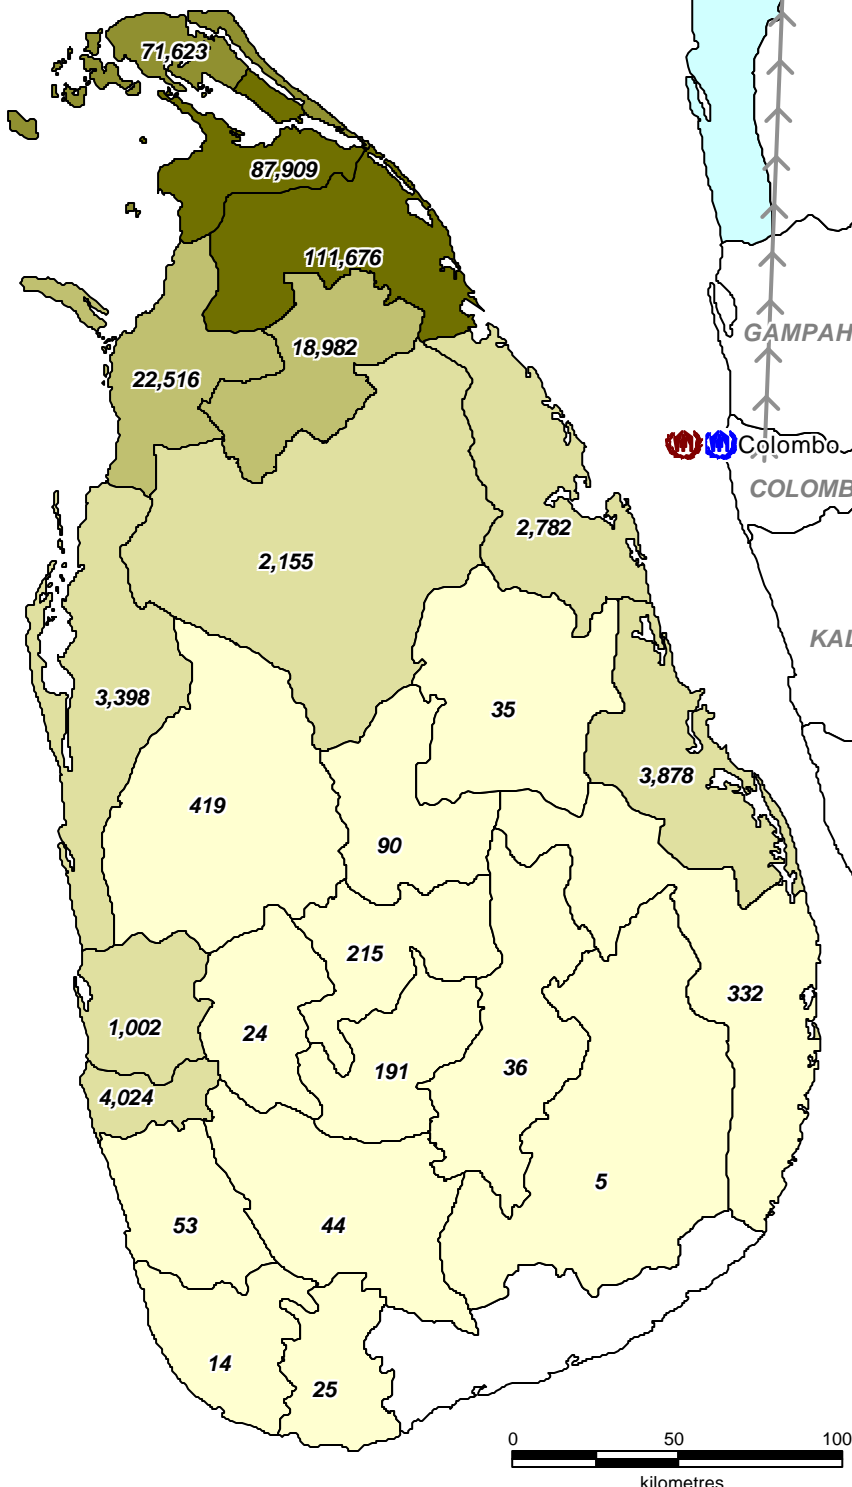

### IDPs Locations After Movement\*

**LEGEND**

- UNHCR Representation
- UNHCR Field office
- UNHCR Satellite office

**DISTRICT**

Major IDP Returnee Movements

- 25,000 to 50,000
- 5,000 to 25,000
- 1,000 to 5,000

IDPs Locations (Individuals) After Movement

- 100,000 to 173,469
- 50,000 to 100,000
- 20,000 to 50,000
- 10,000 to 20,000
- 1 to 10,000

IDPs Locations (Individuals) Prior to Movement

- 85,000 to 111,676
- 50,000 to 85,000
- 15,000 to 50,000
- 1,000 to 4,500
- 1 to 1,000

### IDPs Locations Prior to Movement\*\*

\*Movement into a District, or within that District  
\*\*Movement out of a District, or within that District