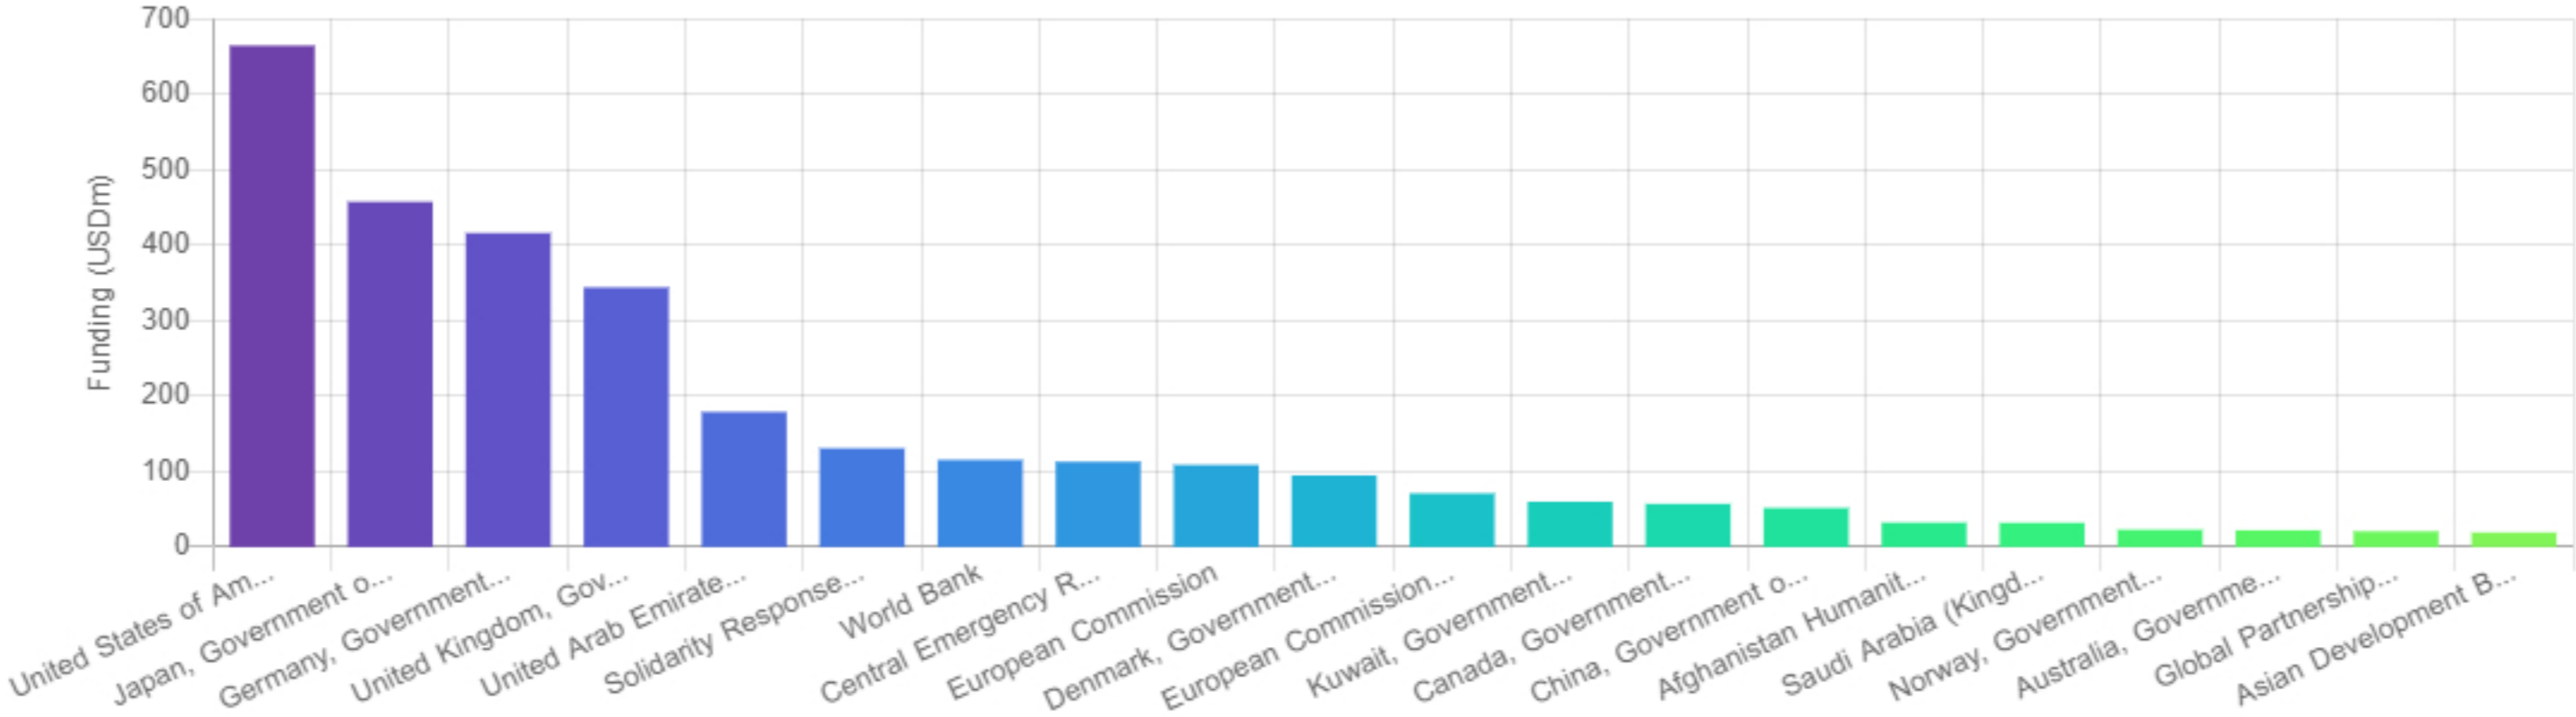

This is a prototype visualisation to track the Covid-19 response. The data on this page comes from UNOCHA's FTS. Read more on the [about page](#).

Contributions

Funding against Humanitarian Response Plan **Coronavirus disease Outbreak - Covid-19**

USD 1.76bn out of USD 10.26bn currently funded

Summary

Funding against Emergency **Coronavirus disease Outbreak - Covid-19**

Showing the top 20 entries. Click **Table** above to view all entries.