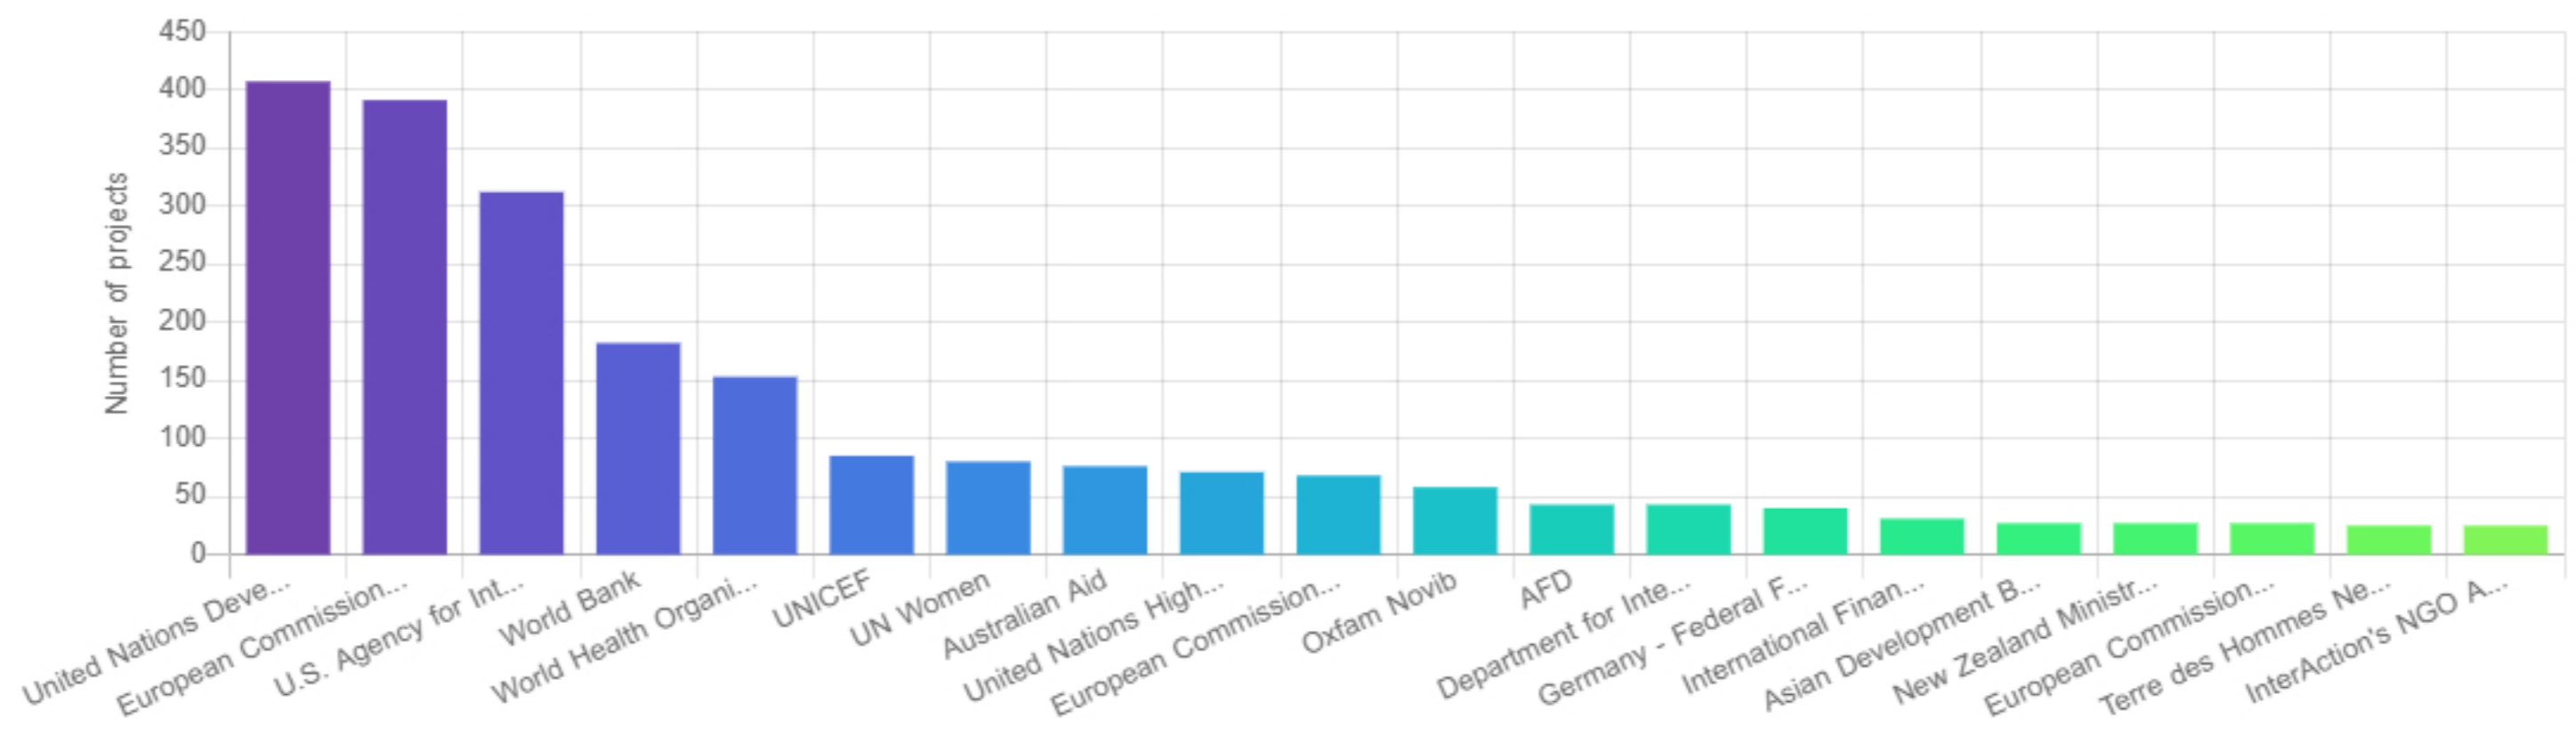

This is a prototype visualisation to track the Covid-19 response. The data on this page comes from IATI. Read more on the [about page](#).

# Activities

## Summary

Showing the top 20 entries. Click **Table** above to view all entries.

## 2503 Activities

Activities per page