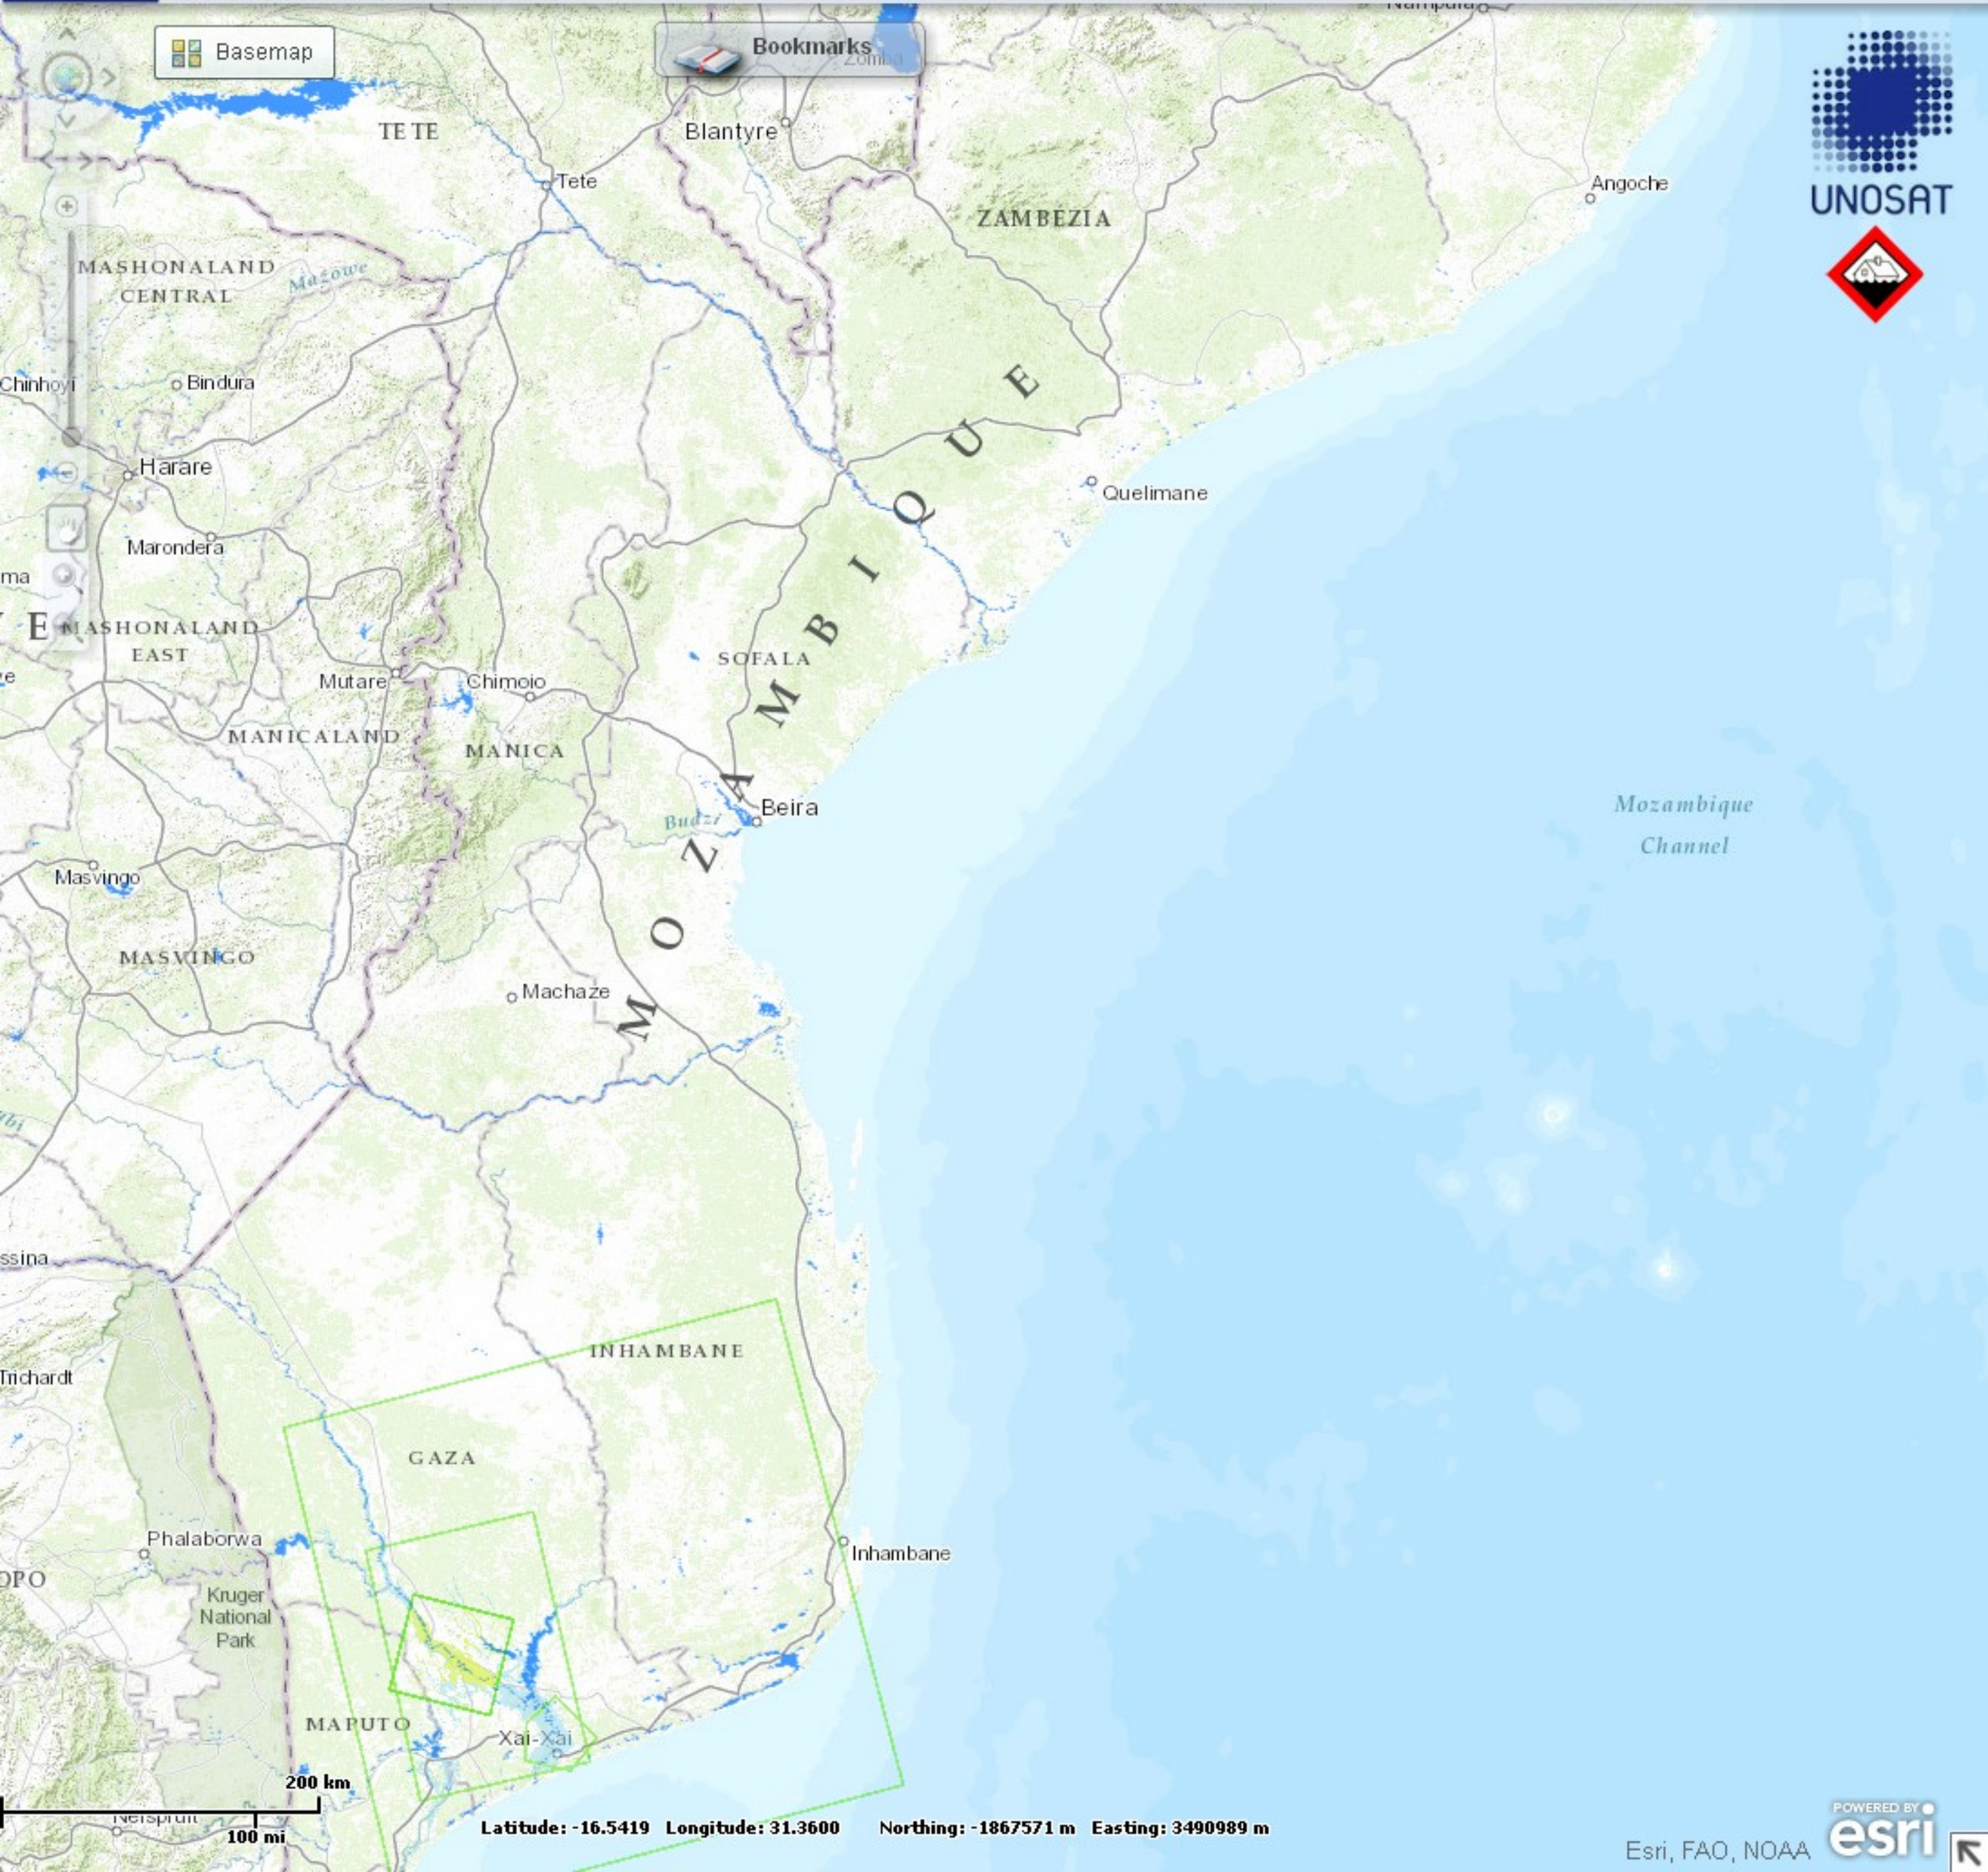

Basemap

Bookmarks  
Zomba

Latitude: -16.5419 Longitude: 31.3600 Northing: -1867571 m Easting: 3490989 m