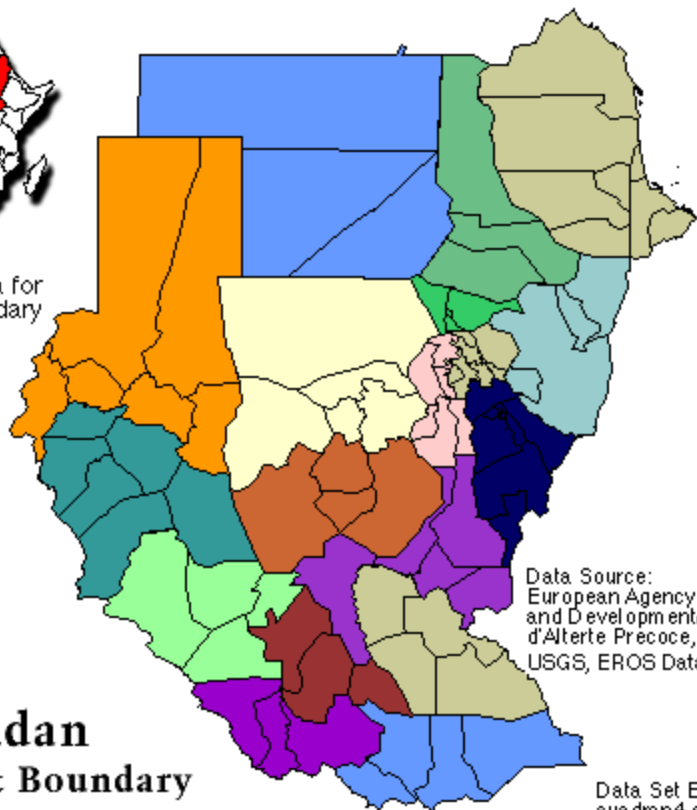

See metadata for
District Boundary
details.

Data Source:
European Agency for Health
and Development/Système
d'Alerte Précoce, 1974.
USGS, EROS Data Center

Sudan

District Boundary

Data Set Export File:
suadmn4.e00